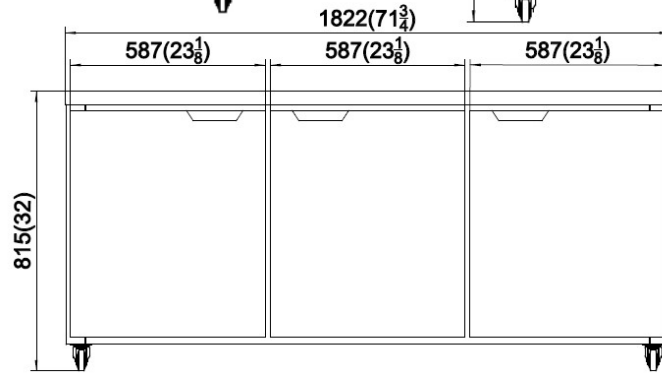

CONFORMS TO NSF/ANSI STD 7

DETAILS AND DIMENSIONS

Top view door swing clearance

Front view UR2732-SI-HC

Side view for all

UR4832-SI-HC

UR6132-SI-HC

UR7232-SI-HC

Model	Doors	Shelves	Cabinet Dim (inches)			Shipping Dims		
			L	D	H	L	D	H
UR2732-SI-HC	1	1	27.75	29.9375	32.00"	30	31.5	38.2
UR4832-SI-HC	2	2	48.25	29.9375	32.00"	50	31.5	38.2
UR6132-SI-HC	2	2	61.25	29.9375	32.00"	63	31.5	38.2
UR7232-SI-HC	3	3	71.75	29.9375	32.00"	74	31.5	38.2
Model	Crated Weight	HP	Refrigerant	Refrigerant Amount	Voltage	Amps	NEMA Plug	Cord Length
UR2732-SI-HC	155	1/10	R600a	2.47g	115V/60Hz	1.5	5-15P	9'
UR4832-SI-HC	227	1/8	R600a	2.65g	115V/60Hz	3	5-15P	9'
UR6132-SI-HC	280	1/8	R600a	2.82g	115V/60Hz	3	5-15P	9'
UR7232-SI-HC	325	1/8	R290	4.59g	115V/60Hz	3	5-15P	9'