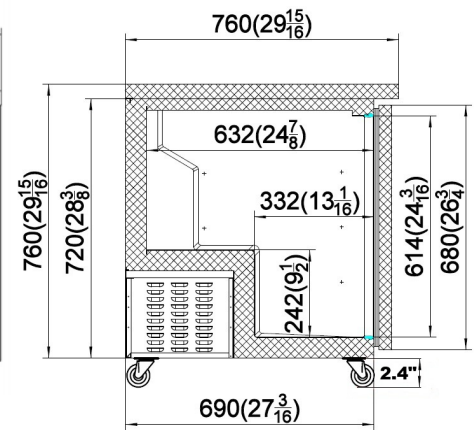

CONFORMS TO NSF/ANSI STD 7

DETAILS AND DIMENSIONS

Top view door swing clearance

Front view UR2732-SI-HC

Side view for all

UR4832-SI-HC

UR6132-SI-HC

UR7232-SI-HC

Model	Doors	Shelves	Cabinet Dim (inches)			Shipping Dims		
			L	D	H	L	D	H
UR2732-SI-HC	1	1	27.75	29.9375	32.00"	30	31.5	38.2
UR4832-SI-HC	2	2	48.25	29.9375	32.00"	50	31.5	38.2
UR6132-SI-HC	2	2	61.25	29.9375	32.00"	63	31.5	38.2
UR7232-SI-HC	3	3	71.75	29.9375	32.00"	74	31.5	38.2
Model	Crated Weight	HP	Refrigerant	Refrigerant Amount	Voltage	Amps	NEMA Plug	Cord Length
UR2732-SI-HC	155	1/10	R600a	2.47g	115V/60Hz	1.5	5-15P	9'
UR4832-SI-HC	227	1/8	R600a	2.65g	115V/60Hz	3	5-15P	9'
UR6132-SI-HC	280	1/8	R600a	2.82g	115V/60Hz	3	5-15P	9'
UR7232-SI-HC	325	1/8	R290	4.59g	115V/60Hz	3	5-15P	9'