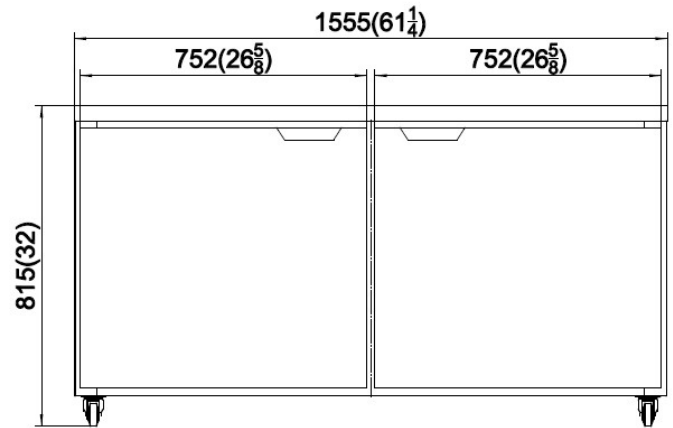

CONFORMS TO NSF/ANSI STD 7

DETAILS AND DIMENSIONS

Top view door swing clearance

Front view UR2732-SI-HC

Side view for all

UR4832-SI-HC

UR6132-SI-HC

UR7232-SI-HC

Model	Doors	Shelves	Cabinet Dim (inches)			Shipping Dims		
			L	D	H	L	D	H
UR2732-SI-HC	1	1	27.75	29.9375	32.00"	30	31.5	38.2
UR4832-SI-HC	2	2	48.25	29.9375	32.00"	50	31.5	38.2
UR6132-SI-HC	2	2	61.25	29.9375	32.00"	63	31.5	38.2
UR7232-SI-HC	3	3	71.75	29.9375	32.00"	74	31.5	38.2
Model	Crated Weight	HP	Refrigerant	Refrigerant Amount	Voltage	Amps	NEMA Plug	Cord Length
UR2732-SI-HC	155	1/10	R600a	2.47g	115V/60Hz	1.5	5-15P	9'
UR4832-SI-HC	227	1/8	R600a	2.65g	115V/60Hz	3	5-15P	9'
UR6132-SI-HC	280	1/8	R600a	2.82g	115V/60Hz	3	5-15P	9'
UR7232-SI-HC	325	1/8	R290	4.59g	115V/60Hz	3	5-15P	9'