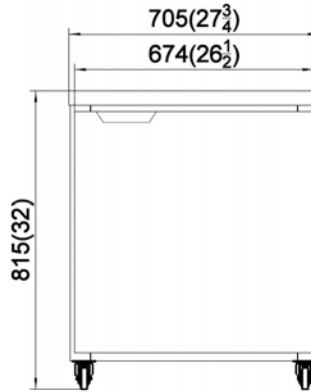

CONFORMS TO NSF/ANSI STD 7

DETAILS AND DIMENSIONS

Top view door swing clearance

Front view UR2732-SI-HC

Side view for all

UR4832-SI-HC

UR6132-SI-HC

UR7232-SI-HC

Model	Doors	Shelves	Cabinet Dim (inches)			Shipping Dims		
			L	D	H	L	D	H
UR2732-SI-HC	1	1	27.75	29.9375	32.00"	30	31.5	38.2
UR4832-SI-HC	2	2	48.25	29.9375	32.00"	50	31.5	38.2
UR6132-SI-HC	2	2	61.25	29.9375	32.00"	63	31.5	38.2
UR7232-SI-HC	3	3	71.75	29.9375	32.00"	74	31.5	38.2
Model	Crated Weight	HP	Refrigerant	Refrigerant Amount	Voltage	Amps	NEMA Plug	Cord Length
UR2732-SI-HC	155	1/10	R600a	2.47g	115V/60Hz	1.5	5-15P	9'
UR4832-SI-HC	227	1/8	R600a	2.65g	115V/60Hz	3	5-15P	9'
UR6132-SI-HC	280	1/8	R600a	2.82g	115V/60Hz	3	5-15P	9'
UR7232-SI-HC	325	1/8	R290	4.59g	115V/60Hz	3	5-15P	9'