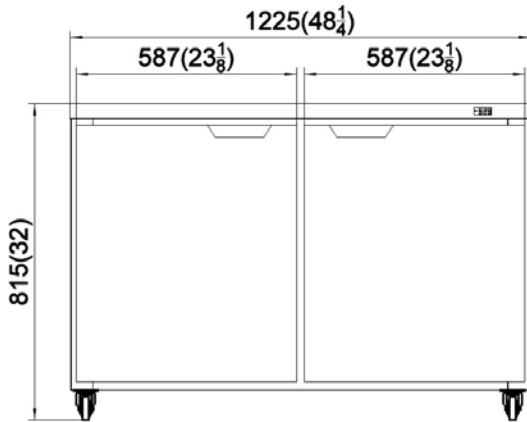

CONFORMS TO NSF/ANSI STD 7

DETAILS AND DIMENSIONS

Top view door swing clearance

Front view UR2732-SI-HC

Side view for all

UR4832-SI-HC

UR6132-SI-HC

UR7232-SI-HC

Model	Doors	Shelves	Cabinet Dim (inches)			Shipping Dims		
			L	D	H	L	D	H
UR2732-SI-HC	1	1	27.75	29.9375	32.00"	30	31.5	38.2
UR4832-SI-HC	2	2	48.25	29.9375	32.00"	50	31.5	38.2
UR6132-SI-HC	2	2	61.25	29.9375	32.00"	63	31.5	38.2
UR7232-SI-HC	3	3	71.75	29.9375	32.00"	74	31.5	38.2
Model	Crated Weight	HP	Refrigerant	Refrigerant Amount	Voltage	Amps	NEMA Plug	Cord Length
UR2732-SI-HC	155	1/10	R600a	2.47g	115V/60Hz	1.5	5-15P	9'
UR4832-SI-HC	227	1/8	R600a	2.65g	115V/60Hz	3	5-15P	9'
UR6132-SI-HC	280	1/8	R600a	2.82g	115V/60Hz	3	5-15P	9'
UR7232-SI-HC	325	1/8	R290	4.59g	115V/60Hz	3	5-15P	9'