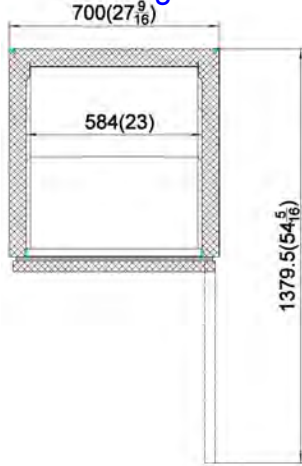

Refrigeration "HC"

Low Profile Under-Counter Refrigerator *with Stainless Steel Interior*

Height is 32"

Model	Size
UR2732-SI-HC	27" Unit
UR4832-SI-HC	48" Unit
UR6132-SI-HC	61" Unit
UR7232-SI-HC	72" Unit

STANDARD FEATURES

***Not suitable for installation in a non-commercial or residential applications.**

Items	Description	Items	Description
Front, top & sides	Stainless steel	Temperature control	Solid state thermostat/Digital display
Doors	Stainless steel door liner	Approvals	ETL Listed
External back	Aluminum	Refrigerating system	Capillary tube
Cabinet interior	Stainless steel	Refrigerant	R600a, UR7232-HC uses R290
Interior floor	Stainless steel	Temperature range	34°F to 38°F
Insulation	Polyurethane (CFC free)	Evaporator	Powder coated aluminum/copper
Shelves	Heavy duty, PVC coating	Condensing unit	Rear mounted

CONFORMS TO NSF/ANSI STD 7

DETAILS AND DIMENSIONS

Top view door swing clearance

Front view UR2732-SI-HC

Side view for all

UR4832-SI-HC

UR6132-SI-HC

UR7232-SI-HC

Model	Doors	Shelves	Cabinet Dim (inches)			Shipping Dims		
			L	D	H	L	D	H
UR2732-SI-HC	1	1	27.75	29.9375	32.00"	30	31.5	38.2
UR4832-SI-HC	2	2	48.25	29.9375	32.00"	50	31.5	38.2
UR6132-SI-HC	2	2	61.25	29.9375	32.00"	63	31.5	38.2
UR7232-SI-HC	3	3	71.75	29.9375	32.00"	74	31.5	38.2
Model	Crated Weight	HP	Refrigerant	Refrigerant Amount	Voltage	Amps	NEMA Plug	Cord Length
UR2732-SI-HC	155	1/10	R600a	2.47g	115V/60Hz	1.5	5-15P	9'
UR4832-SI-HC	227	1/8	R600a	2.65g	115V/60Hz	3	5-15P	9'
UR6132-SI-HC	280	1/8	R600a	2.82g	115V/60Hz	3	5-15P	9'
UR7232-SI-HC	325	1/8	R290	4.59g	115V/60Hz	3	5-15P	9'