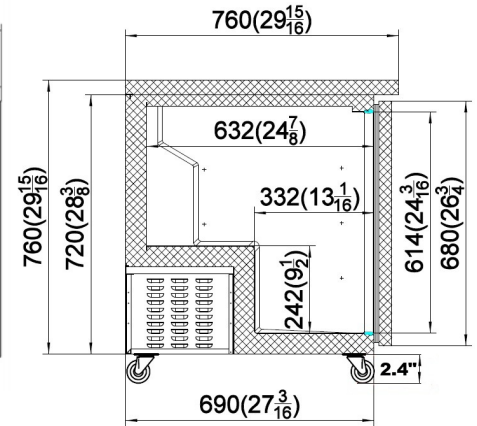

# DETAILS AND DIMENSIONS

Top view door swing clearance

Front view UR2732-HC

Side view for all

UR4832-HC

UR6132-HC

UR7232-HC

Model	Doors	Shelves	Cabinet Dim (inches)			Shipping Dims		
			L	D	H	L	D	H
UR2732-HC	1	1	27.75	29.9375	32.00"	30	31.5	38.2
UR4832-HC	2	2	48.25	29.9375	32.00"	50	31.5	38.2
UR6132-HC	2	2	61.25	29.9375	32.00"	63	31.5	38.2
UR7232-HC	3	3	71.75	29.9375	32.00"	74	31.5	38.2
Model	Crated Weight	HP	Refrigerant	Refrigerant Amount	Voltage	Amps	NEMA Plug	Cord Length
UR2732-HC	155	1/10	R600a	2.47g	115V/60Hz	1.5	5-15P	9'
UR4832-HC	227	1/8	R600a	2.65g	115V/60Hz	3	5-15P	9'
UR6132-HC	280	1/8	R600a	2.82g	115V/60Hz	3	5-15P	9'
UR7232-HC	325	1/8	R290	4.59g	115V/60Hz	3	5-15P	9'