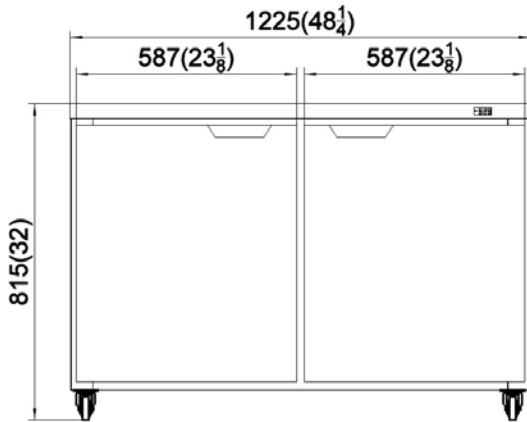

# DETAILS AND DIMENSIONS

Top view door swing clearance

Front view UR2732-HC

Side view for all

UR4832-HC

UR6132-HC

UR7232-HC

Model	Doors	Shelves	Cabinet Dim (inches)			Shipping Dims		
			L	D	H	L	D	H
UR2732-HC	1	1	27.75	29.9375	32.00"	30	31.5	38.2
UR4832-HC	2	2	48.25	29.9375	32.00"	50	31.5	38.2
UR6132-HC	2	2	61.25	29.9375	32.00"	63	31.5	38.2
UR7232-HC	3	3	71.75	29.9375	32.00"	74	31.5	38.2
Model	Crated Weight	HP	Refrigerant	Refrigerant Amount	Voltage	Amps	NEMA Plug	Cord Length
UR2732-HC	155	1/10	R600a	2.47g	115V/60Hz	1.5	5-15P	9'
UR4832-HC	227	1/8	R600a	2.65g	115V/60Hz	3	5-15P	9'
UR6132-HC	280	1/8	R600a	2.82g	115V/60Hz	3	5-15P	9'
UR7232-HC	325	1/8	R290	4.59g	115V/60Hz	3	5-15P	9'