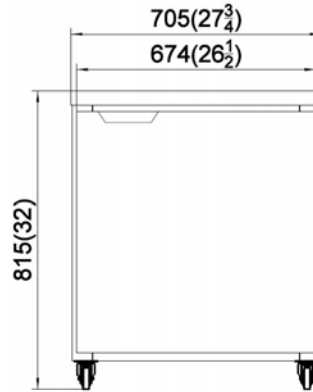

# DETAILS AND DIMENSIONS

Top view door swing clearance

Front view UR2732-HC

Side view for all

UR4832-HC

UR6132-HC

UR7232-HC

Model	Doors	Shelves	Cabinet Dim (inches)			Shipping Dims		
			L	D	H	L	D	H
UR2732-HC	1	1	27.75	29.9375	32.00"	30	31.5	38.2
UR4832-HC	2	2	48.25	29.9375	32.00"	50	31.5	38.2
UR6132-HC	2	2	61.25	29.9375	32.00"	63	31.5	38.2
UR7232-HC	3	3	71.75	29.9375	32.00"	74	31.5	38.2
Model	Crated Weight	HP	Refrigerant	Refrigerant Amount	Voltage	Amps	NEMA Plug	Cord Length
UR2732-HC	155	1/10	R600a	2.47g	115V/60Hz	1.5	5-15P	9'
UR4832-HC	227	1/8	R600a	2.65g	115V/60Hz	3	5-15P	9'
UR6132-HC	280	1/8	R600a	2.82g	115V/60Hz	3	5-15P	9'
UR7232-HC	325	1/8	R290	4.59g	115V/60Hz	3	5-15P	9'