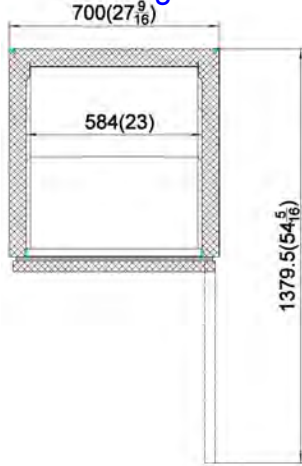

# DETAILS AND DIMENSIONS

Top view door swing clearance

Front view UR2732-HC

Side view for all

UR4832-HC

UR6132-HC

UR7232-HC

Model	Doors	Shelves	Cabinet Dim (inches)			Shipping Dims		
			L	D	H	L	D	H
UR2732-HC	1	1	27.75	29.9375	32.00"	30	31.5	38.2
UR4832-HC	2	2	48.25	29.9375	32.00"	50	31.5	38.2
UR6132-HC	2	2	61.25	29.9375	32.00"	63	31.5	38.2
UR7232-HC	3	3	71.75	29.9375	32.00"	74	31.5	38.2
Model	Crated Weight	HP	Refrigerant	Refrigerant Amount	Voltage	Amps	NEMA Plug	Cord Length
UR2732-HC	155	1/10	R600a	2.47g	115V/60Hz	1.5	5-15P	9'
UR4832-HC	227	1/8	R600a	2.65g	115V/60Hz	3	5-15P	9'
UR6132-HC	280	1/8	R600a	2.82g	115V/60Hz	3	5-15P	9'
UR7232-HC	325	1/8	R290	4.59g	115V/60Hz	3	5-15P	9'