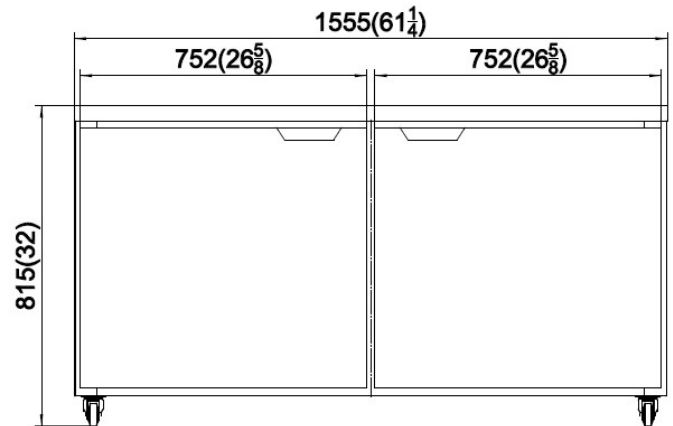

# DETAILS AND DIMENSIONS

Top view door swing clearance

Front view UR2732-HC

Side view for all

UR4832-HC

UR6132-HC

UR7232-HC

Model	Doors	Shelves	Cabinet Dim (inches)			Shipping Dims		
			L	D	H	L	D	H
UR2732-HC	1	1	27.75	29.9375	32.00"	30	31.5	38.2
UR4832-HC	2	2	48.25	29.9375	32.00"	50	31.5	38.2
UR6132-HC	2	2	61.25	29.9375	32.00"	63	31.5	38.2
UR7232-HC	3	3	71.75	29.9375	32.00"	74	31.5	38.2
Model	Crated Weight	HP	Refrigerant	Refrigerant Amount	Voltage	Amps	NEMA Plug	Cord Length
UR2732-HC	155	1/10	R600a	2.47g	115V/60Hz	1.5	5-15P	9'
UR4832-HC	227	1/8	R600a	2.65g	115V/60Hz	3	5-15P	9'
UR6132-HC	280	1/8	R600a	2.82g	115V/60Hz	3	5-15P	9'
UR7232-HC	325	1/8	R290	4.59g	115V/60Hz	3	5-15P	9'