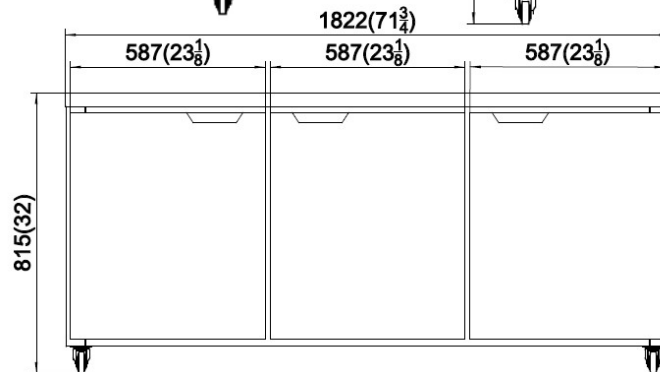

# DETAILS AND DIMENSIONS

Top view door swing clearance

Front view UR2732-HC

Side view for all

UR4832-HC

UR6132-HC

UR7232-HC

Model	Doors	Shelves	Cabinet Dim (inches)			Shipping Dims		
			L	D	H	L	D	H
UR2732-HC	1	1	27.75	29.9375	32.00"	30	31.5	38.2
UR4832-HC	2	2	48.25	29.9375	32.00"	50	31.5	38.2
UR6132-HC	2	2	61.25	29.9375	32.00"	63	31.5	38.2
UR7232-HC	3	3	71.75	29.9375	32.00"	74	31.5	38.2
Model	Crated Weight	HP	Refrigerant	Refrigerant Amount	Voltage	Amps	NEMA Plug	Cord Length
UR2732-HC	155	1/10	R600a	2.47g	115V/60Hz	1.5	5-15P	9'
UR4832-HC	227	1/8	R600a	2.65g	115V/60Hz	3	5-15P	9'
UR6132-HC	280	1/8	R600a	2.82g	115V/60Hz	3	5-15P	9'
UR7232-HC	325	1/8	R290	4.59g	115V/60Hz	3	5-15P	9'