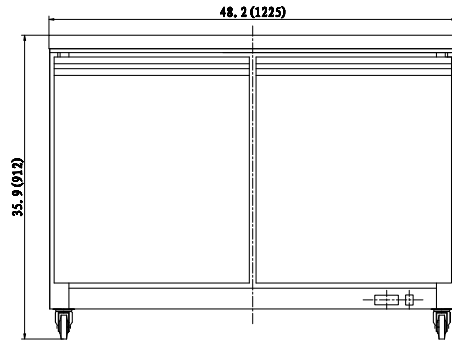

CONFORMS TO NSF/ANSI STD 7

Customer Service (704) 900-2068 - www.entree.biz - greatfoods@entree.biz

Intertek

Intertek

REFRIGERATION

DETAILS AND DIMENSIONS

Model	Doors	Shelves	Cabinet Dim (inches)			HP	Voltage	Amps	NEMA Plug	Cord Length	Crated Weight
			L	D	H						
UR27-ES-HC	1	1	27.8	29.9	35.5	3/8	115/60/1	1.5	5-15P	9.8	243
UR48-ES-HC	2	2	48.2	29.9	35.5	3/8	115/60/1	3.0	5-15P	9.8	300
UR61-ES-HC	2	2	61.2	29.9	35.5	3/8	115/60/1	3.0	5-15P	9.8	330
UR72-HC	3	3	71.7	29.9	35.5	3/8	115/60/1	3.5	5-15P	9.8	380