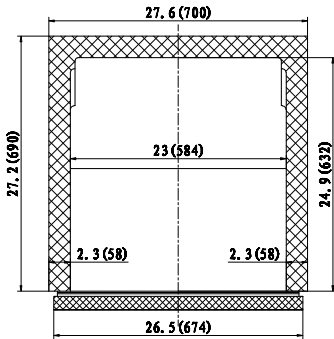

***Not suitable for installation in a non-commercial or residential applications.**

Items	Description	Items	Description
Front, top & sides	Stainless steel	Temperature control	Solid state thermostat/Digital display
Doors	Stainless steel / ABS liner	Approvals	ETL Listed
External back	Aluminum	Refrigerating system	Capillary tube
Cabinet interior	ABS	Refrigerant	R600A
Interior floor	Stainless steel	Temperature range	34°F to 38°F
Insulation	Polyurethane (CFC free)	Evaporator	Powder coated aluminum/copper
Shelves	Heavy duty, PVC coating	Condensing unit	Rear mounted

CONFORMS TO NSF/ANSI STD 7

Customer Service (704) 900-2068 - www.entree.biz - greatfoods@entree.biz

Intertek

Intertek

REFRIGERATION

DETAILS AND DIMENSIONS

Model	Doors	Shelves	Cabinet Dim (inches)			HP	Voltage	Amps	NEMA Plug	Cord Length	Crated Weight
			L	D	H						
UR27-ES-HC	1	1	27.8	29.9	35.5	3/8	115/60/1	1.5	5-15P	9.8	243
UR48-ES-HC	2	2	48.2	29.9	35.5	3/8	115/60/1	3.0	5-15P	9.8	300
UR61-ES-HC	2	2	61.2	29.9	35.5	3/8	115/60/1	3.0	5-15P	9.8	330
UR72-HC	3	3	71.7	29.9	35.5	3/8	115/60/1	3.5	5-15P	9.8	380