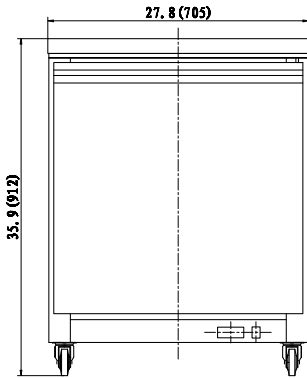

CONFORMS TO NSF/ANSI STD 7

Customer Service (704) 900-2068 - www.entree.biz - greatfoods@entree.biz

Intertek

Intertek

REFRIGERATION

DETAILS AND DIMENSIONS

Model	Doors	Shelves	Cabinet Dim (inches)			HP	Voltage	Amps	NEMA Plug	Cord Length	Crated Weight
			L	D	H						
UR27-ES-HC	1	1	27.8	29.9	35.5	3/8	115/60/1	1.5	5-15P	9.8	243
UR48-ES-HC	2	2	48.2	29.9	35.5	3/8	115/60/1	3.0	5-15P	9.8	300
UR61-ES-HC	2	2	61.2	29.9	35.5	3/8	115/60/1	3.0	5-15P	9.8	330
UR72-HC	3	3	71.7	29.9	35.5	3/8	115/60/1	3.5	5-15P	9.8	380