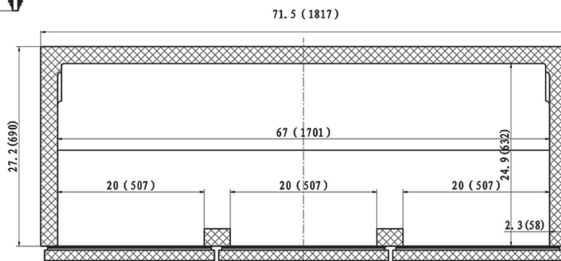

CONFORMS TO NSF/ANSI STD 7

Customer Service (704) 900-2068 - www.entree.biz - greatfoods@entree.biz

Intertek

Intertek

REFRIGERATION

DETAILS AND DIMENSIONS

Model	Doors	Shelves	Cabinet Dim (inches)			HP	Voltage	Amps	NEMA Plug	Cord Length	Crated Weight
			L	D	H						
UR27-ES-HC	1	1	27.8	29.9	35.5	3/8	115/60/1	1.5	5-15P	9.8	243
UR48-ES-HC	2	2	48.2	29.9	35.5	3/8	115/60/1	3.0	5-15P	9.8	300
UR61-ES-HC	2	2	61.2	29.9	35.5	3/8	115/60/1	3.0	5-15P	9.8	330
UR72-HC	3	3	71.7	29.9	35.5	3/8	115/60/1	3.5	5-15P	9.8	380