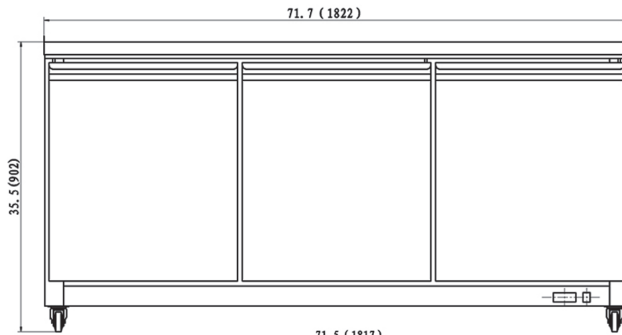

CONFORMS TO NSF/ANSI STD 7

Customer Service (704) 900-2068 - www.entree.biz - greatfoods@entree.biz

Intertek

Intertek

REFRIGERATION

DETAILS AND DIMENSIONS

Model	Doors	Shelves	Cabinet Dim (inches)			HP	Voltage	Amps	NEMA Plug	Cord Length	Crated Weight
			L	D	H						
UR27-ES-HC	1	1	27.8	29.9	35.5	3/8	115/60/1	1.5	5-15P	9.8	243
UR48-ES-HC	2	2	48.2	29.9	35.5	3/8	115/60/1	3.0	5-15P	9.8	300
UR61-ES-HC	2	2	61.2	29.9	35.5	3/8	115/60/1	3.0	5-15P	9.8	330
UR72-HC	3	3	71.7	29.9	35.5	3/8	115/60/1	3.5	5-15P	9.8	380