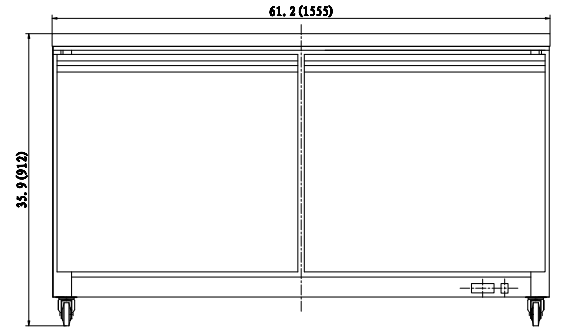

***Not suitable for installation in a non-commercial or residential applications.**

Items	Description	Items	Description
Front, top & sides	Stainless steel	Temperature control	Solid state thermostat/Digital display
Doors	Stainless steel / ABS liner	Approvals	ETL Listed
External back	Aluminum	Refrigerating system	Capillary tube
Cabinet interior	ABS	Refrigerant	R600A
Interior floor	Stainless steel	Temperature range	34°F to 38°F
Insulation	Polyurethane (CFC free)	Evaporator	Powder coated aluminum/copper
Shelves	Heavy duty, PVC coating	Condensing unit	Rear mounted

CONFORMS TO NSF/ANSI STD 7

Customer Service (704) 900-2068 - www.entree.biz - greatfoods@entree.biz

Intertek

Intertek

REFRIGERATION

DETAILS AND DIMENSIONS

Model	Doors	Shelves	Cabinet Dim (inches)			HP	Voltage	Amps	NEMA Plug	Cord Length	Crated Weight
			L	D	H						
UR27-ES-HC	1	1	27.8	29.9	35.5	3/8	115/60/1	1.5	5-15P	9.8	243
UR48-ES-HC	2	2	48.2	29.9	35.5	3/8	115/60/1	3.0	5-15P	9.8	300
UR61-ES-HC	2	2	61.2	29.9	35.5	3/8	115/60/1	3.0	5-15P	9.8	330
UR72-HC	3	3	71.7	29.9	35.5	3/8	115/60/1	3.5	5-15P	9.8	380