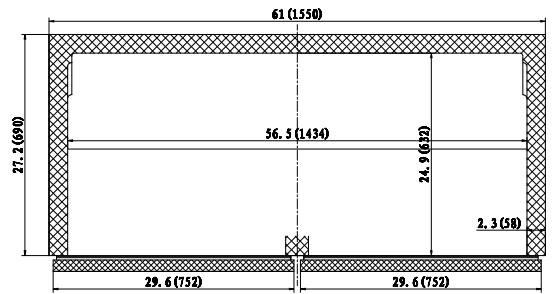

Refrigeration "HC"

Undercounter Refrigerators

Model	Size
UR27-ES-HC	27" Unit
UR48-ES-HC	48" Unit
UR61-ES-HC	61" Unit
UR72-HC	72" Unit

STANDARD FEATURES

- Solid state thermostat with digital display
- Stainless steel front & sides
- Add "-SI" to the model number for stainless steel interior.
Example: UR27-ES-SI-HC
- Self closing doors remain open past 90°
- Environmentally friendly R600A
- EZ slide out condenser
- Whisper quiet
- Solid construction
- Full length integrated door handle
- Casters with two front brakes
- Cool air intake
- 2" clearance back and sides
- [UR27-ES-HC](#), [UR48-ES-HC](#), and [UR61-ES-HC](#) are Energy Star 5.0 Approved

***Not suitable for installation in a non-commercial or residential applications.**

Items	Description	Items	Description
Front, top & sides	Stainless steel	Temperature control	Solid state thermostat/Digital display
Doors	Stainless steel / ABS liner	Approvals	ETL Listed
External back	Aluminum	Refrigerating system	Capillary tube
Cabinet interior	ABS	Refrigerant	R600A
Interior floor	Stainless steel	Temperature range	34°F to 38°F
Insulation	Polyurethane (CFC free)	Evaporator	Powder coated aluminum/copper
Shelves	Heavy duty, PVC coating	Condensing unit	Rear mounted

CONFORMS TO NSF/ANSI STD 7

Customer Service (704) 900-2068 - www.entree.biz - greatfoods@entree.biz

Intertek

Intertek

REFRIGERATION

DETAILS AND DIMENSIONS

Model	Doors	Shelves	Cabinet Dim (inches)			HP	Voltage	Amps	NEMA Plug	Cord Length	Crated Weight
			L	D	H						
UR27-ES-HC	1	1	27.8	29.9	35.5	3/8	115/60/1	1.5	5-15P	9.8	243
UR48-ES-HC	2	2	48.2	29.9	35.5	3/8	115/60/1	3.0	5-15P	9.8	300
UR61-ES-HC	2	2	61.2	29.9	35.5	3/8	115/60/1	3.0	5-15P	9.8	330
UR72-HC	3	3	71.7	29.9	35.5	3/8	115/60/1	3.5	5-15P	9.8	380