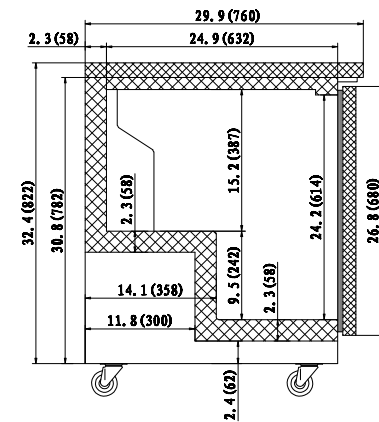

CONFORMS TO NSF/ANSI STD 7

Customer Service (704) 900-2068 - www.entree.biz - greatfoods@entree.biz

Intertek

Intertek

REFRIGERATION

DETAILS AND DIMENSIONS

Model	Doors	Shelves	Cabinet Dim (inches)			HP	Voltage	Amps	NEMA Plug	Cord Length	Crated Weight
			L	D	H						
UR27-ES-HC	1	1	27.8	29.9	35.5	3/8	115/60/1	1.5	5-15P	9.8	243
UR48-ES-HC	2	2	48.2	29.9	35.5	3/8	115/60/1	3.0	5-15P	9.8	300
UR61-ES-HC	2	2	61.2	29.9	35.5	3/8	115/60/1	3.0	5-15P	9.8	330
UR72-HC	3	3	71.7	29.9	35.5	3/8	115/60/1	3.5	5-15P	9.8	380