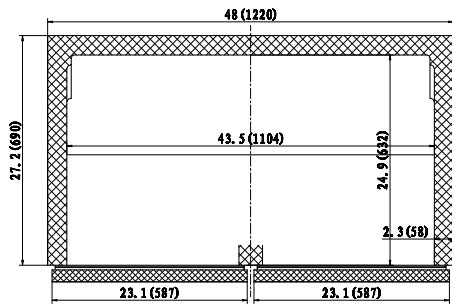

***Not suitable for installation in a non-commercial or residential applications.**

Items	Description	Items	Description
Front, top & sides	Stainless steel	Temperature control	Solid state thermostat/Digital display
Doors	Stainless steel / ABS liner	Approvals	ETL Listed
External back	Aluminum	Refrigerating system	Capillary tube
Cabinet interior	ABS	Refrigerant	R600A
Interior floor	Stainless steel	Temperature range	34°F to 38°F
Insulation	Polyurethane (CFC free)	Evaporator	Powder coated aluminum/copper
Shelves	Heavy duty, PVC coating	Condensing unit	Rear mounted

CONFORMS TO NSF/ANSI STD 7

Customer Service (704) 900-2068 - www.entree.biz - greatfoods@entree.biz

Intertek

Intertek

REFRIGERATION

DETAILS AND DIMENSIONS

Model	Doors	Shelves	Cabinet Dim (inches)			HP	Voltage	Amps	NEMA Plug	Cord Length	Crated Weight
			L	D	H						
UR27-ES-HC	1	1	27.8	29.9	35.5	3/8	115/60/1	1.5	5-15P	9.8	243
UR48-ES-HC	2	2	48.2	29.9	35.5	3/8	115/60/1	3.0	5-15P	9.8	300
UR61-ES-HC	2	2	61.2	29.9	35.5	3/8	115/60/1	3.0	5-15P	9.8	330
UR72-HC	3	3	71.7	29.9	35.5	3/8	115/60/1	3.5	5-15P	9.8	380