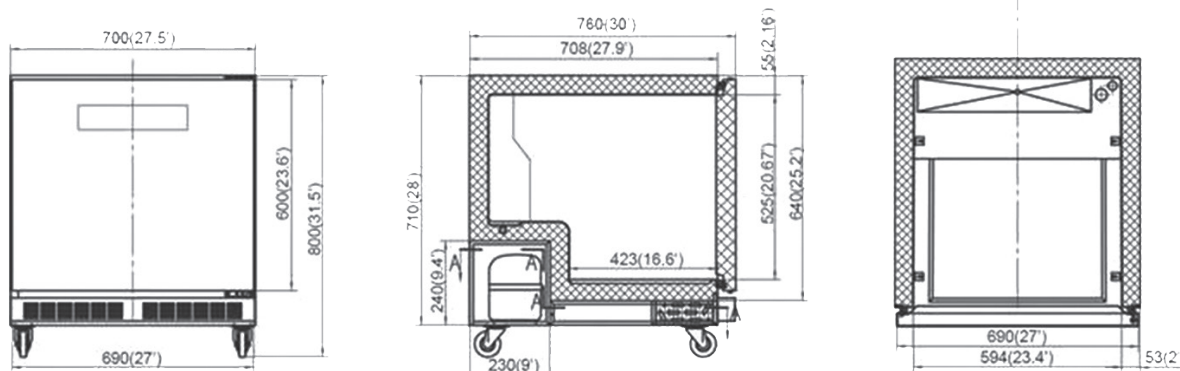

Refrigeration "HC"

Undercounter Refrigerators and Freezers

Model	Size
UR27-L-HC	27" Unit
UF27-L-HC	27" Unit

STANDARD FEATURES

- 31.5" height
- Stainless steel front & sides
- For stainless steel interior, add "-SI" to model number. Example UR27-L-SI-HC
- Self closing doors remain open past 90°
- Environmentally friendly R600A (UR) and R290A (UF)
- EZ slide out condenser
- Whisper quiet
- Solid construction
- Full length integrated door handle
- Casters with two front brakes
- Cool air intake
- 2" clearance back and 0" sides

Model	Doors	Cabinet Dim (inches)			HP	Voltage	Amps	NEMA Plug	Cord Length	Grated Weight
		L	D	H						
UR27-L-HC	1	27.5	30	31.5	1/8	115/60/1	2	5-15P	9.8	243
UF27-L-HC	1	27.5	30	31.5	1/4	115/60/1	3.5	5-15P	9.8	243