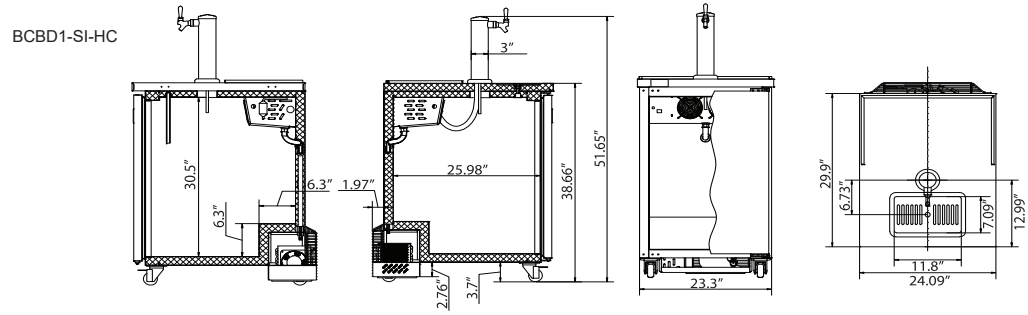

# PARTS LIST

FOR BEER DISPENSER MODELS:

**BCBD1-HC, BCBD2-1-HC, BCBD2-2, BCBD3-1-HC,  
BCBD3-2-HC, BCBD4-2-HC**

For Parts please Call (704) 900-2068

Revision Date: February 18, 2025

Model	# of Faucets	External Dim (in)			HP	Voltage /Hz /ph	Amp	NEMA Plug	Cord Lgth (ft)	Crated Weight (lbs)
		W	D	H						
BCBD1-SI-HC	1	24.1	29.9	38.6	1/8	115/60/1	2.2	5-15P	8.2	161
BCBD2-1-SI-HC	2	49.1	24.4	36.4	2/5	115/60/1	3.0	5-15P	8.2	271
BCBD2-2-SI-HC	2	49.1	24.4	36.4	2/5	115/60/1	3.0	5-15P	8.2	280

As continued product improvement is a policy of Entree, specifications are subject to change without notice.

BCBD3-1-SI-HC

BCBD3-2-SI-HC

BCBD4-2-SI-HC

Model	# of Faucets	External Dim (in)			HP	Voltage /Hz /ph	Amp	NEMA Plug	Cord Lgth (ft)	Crated Weight (lbs)
		W	D	H						
BCBD3-1-SI-HC	2	61.06	24.4	36.4	2/5	115/60/1	3.0	5-15P	8.2	309
BCBD3-2-SI-HC	2	61.06	24.4	36.4	2/5	115/60/1	3.0	5-15P	8.2	318
BCBD4-2-SI-HC	4	73.1	24.4	36.4	1/2	115/60/1	3.0	5-15P	8.2	366