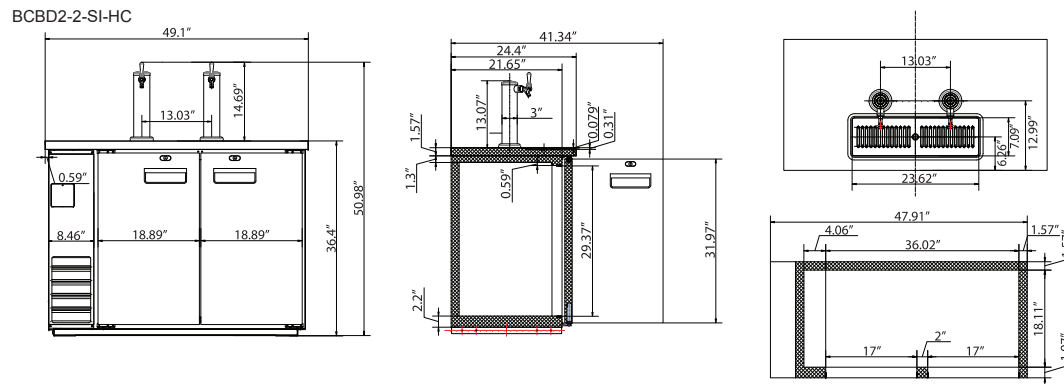

# PARTS LIST

FOR BEER DISPENSER MODELS:

**BCBD1-HC, BCBD2-1-HC, BCBD2-2, BCBD3-1-HC,  
BCBD3-2-HC, BCBD4-2-HC**

For Parts please Call (704) 900-2068

Revision Date: February 18, 2025

Model	# of Faucets	External Dim (in)			HP	Voltage /Hz /ph	Amp	NEMA Plug	Cord Lgth (ft)	Crated Weight (lbs)
		W	D	H						
BCBD1-SI-HC	1	24.1	29.9	38.6	1/8	115/60/1	2.2	5-15P	8.2	161
BCBD2-1-SI-HC	2	49.1	24.4	36.4	2/5	115/60/1	3.0	5-15P	8.2	271
BCBD2-2-SI-HC	2	49.1	24.4	36.4	2/5	115/60/1	3.0	5-15P	8.2	280

As continued product improvement is a policy of Entree, specifications are subject to change without notice.

BCBD3-1-SI-HC

BCBD3-2-SI-HC

BCBD4-2-SI-HC

Model	# of Faucets	External Dim (in)			HP	Voltage /Hz /ph	Amp	NEMA Plug	Cord Lgth (ft)	Crated Weight (lbs)
		W	D	H						
BCBD3-1-SI-HC	2	61.06	24.4	36.4	2/5	115/60/1	3.0	5-15P	8.2	309
BCBD3-2-SI-HC	2	61.06	24.4	36.4	2/5	115/60/1	3.0	5-15P	8.2	318
BCBD4-2-SI-HC	4	73.1	24.4	36.4	1/2	115/60/1	3.0	5-15P	8.2	366