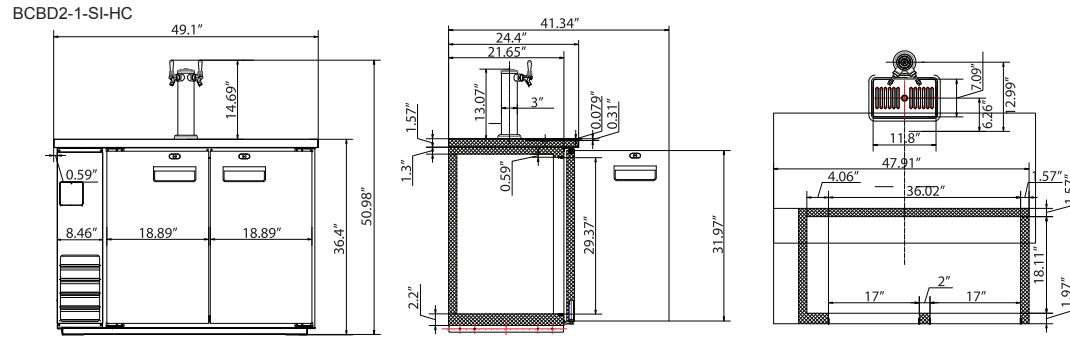

# PARTS LIST

FOR BEER DISPENSER MODELS:

**BCBD1-HC, BCBD2-1-HC, BCBD2-2, BCBD3-1-HC,  
BCBD3-2-HC, BCBD4-2-HC**

For Parts please Call (704) 900-2068

Revision Date: February 18, 2025

Model	# of Faucets	External Dim (in)			HP	Voltage /Hz /ph	Amp	NEMA Plug	Cord Lgth (ft)	Crated Weight (lbs)
		W	D	H						
BCBD1-SI-HC	1	24.1	29.9	38.6	1/8	115/60/1	2.2	5-15P	8.2	161
BCBD2-1-SI-HC	2	49.1	24.4	36.4	2/5	115/60/1	3.0	5-15P	8.2	271
BCBD2-2-SI-HC	2	49.1	24.4	36.4	2/5	115/60/1	3.0	5-15P	8.2	280

As continued product improvement is a policy of Entree, specifications are subject to change without notice.

BCBD3-1-SI-HC

BCBD3-2-SI-HC

BCBD4-2-SI-HC

Model	# of Faucets	External Dim (in)			HP	Voltage /Hz /ph	Amp	NEMA Plug	Cord Lgth (ft)	Crated Weight (lbs)
		W	D	H						
BCBD3-1-SI-HC	2	61.06	24.4	36.4	2/5	115/60/1	3.0	5-15P	8.2	309
BCBD3-2-SI-HC	2	61.06	24.4	36.4	2/5	115/60/1	3.0	5-15P	8.2	318
BCBD4-2-SI-HC	4	73.1	24.4	36.4	1/2	115/60/1	3.0	5-15P	8.2	366