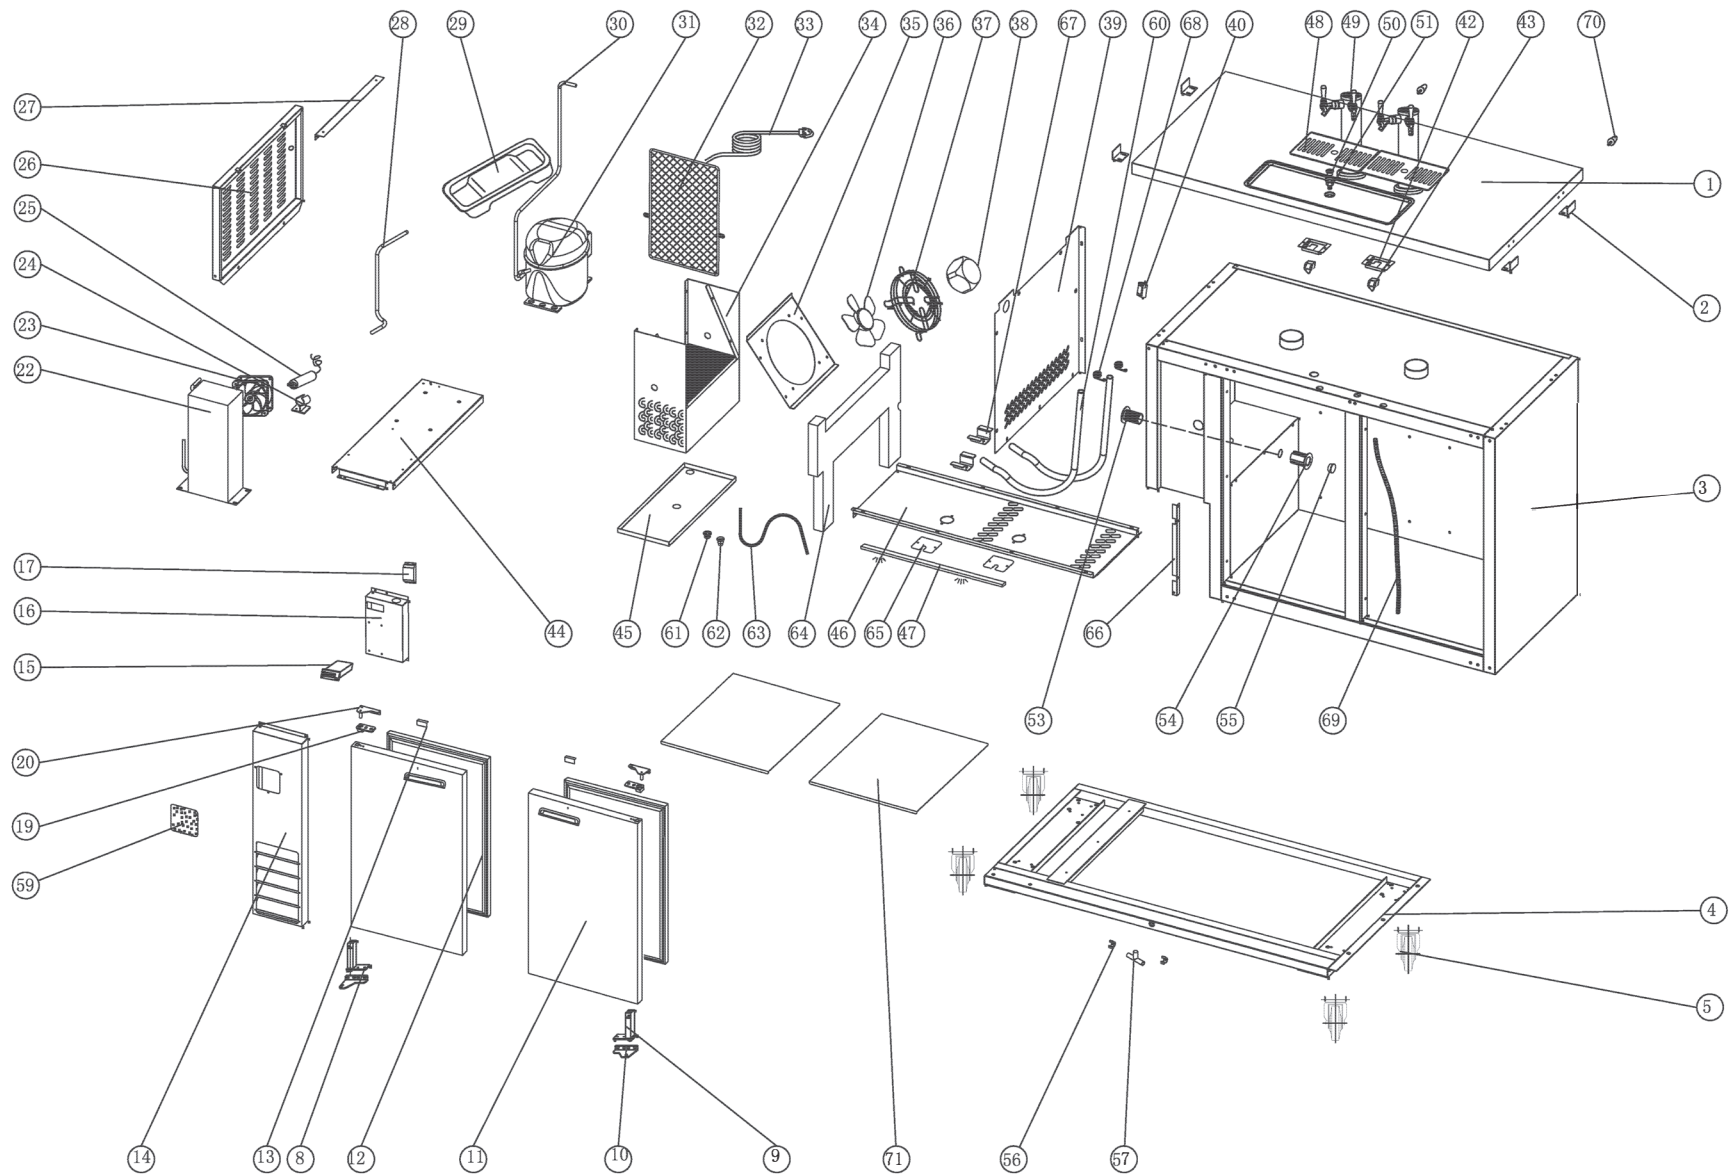

MODEL: BCBD3-2-HC

Parts List for Model: BCBD3-2-HC

No.	PART #	DESCRIPTION	QTY	No.	PART #	DESCRIPTION	QTY
1	NON STOCKING	MAIN TOP	1	34	BD0036-HC	EVAPORATOR COIL	1
2	NON STOCKING	TOP BRACKET	4	34	NON STOCKING	INSULATED BOARD	2
3	NON STOCKING	CABINET	1	35	NON STOCKING	FAN SUPPORT	1
4	NON STOCKING	CASTER SUPPORT CHANEL	1	36	H00121	EVAPORATOR FAN BLADE, (V200-34°)	1
5	BD0217	CASTER, REAR, 2.5" W/O BRAKE	2	37	H01122	EVAPORATOR FAN GUARD (D200), WHITE	1
5	BD0216	CASTER, FRONT , 2.5" W/ BRAKE	2	38	H00114-2	EVAPORATOR FAN MOTOR, EMC7108, L=600, 120V, (14W)	1
8	H00328-2	HINGE CARTRIDGE, SELF CLOSING	1	39	NON STOCKING	EVAPORATOR COVER	1
9	H00328-1	HINGE CARTRIDGE, SELF CLOSING	1	40	H03335	SENSOR FIXED CLIP	1
10	BD0323	HINGE, LOWER RIGHT	2	42	HC10001	DOOR SWITCH CASE	2
11	BD0085-1	DOOR, LEFT	1	43	C2194678	DOOR SWITCH, 3 PIN, BLACK	2
11	BC130006	DOOR LOCK	1	44	NON STOCKING	CONDENSER SUPPORT PANEL	1
11	BD0086-1	DOOR, RIGHT	1	45	HC30601	EVAPORATOR DRAIN PAN	1
11	BC130006	DOOR LOCK	1	46	NON STOCKING	AIR FLOW PANEL	1
12	BD0079	GASKET	2	47	BC-2.11	LED LIGHT	1
13	BC30106	DOOR LOCK CATCH (NON STOCK PART)	2	48	BD0059	DRAIN GRILL (USE AFTER 1702)	2
14	BD0039-HC	FRONT PANEL	1	49	BD0067	TOWER, SINGE TAP	2
14	NON STOCKING	FRONT LOWER PANNEL	5	49	NON STOCKING	INSULATED BOARD	2
15	BC0060	THERMOSTAT CONTROL (DIXELL CX40|XW03K|SENSORS)	1	49	BD0082	PLASTIC CO2 TEE JOINT	1
16	NON STOCKING	ELECTRICAL PANEL	1	50	G30001	DRAIN PIPE FITTING (MALE)	1
17	H104070118	LED POWER SUPPLY (TR-LD0606, 24VAC, 6.7W)	1	51	G30001F	DRAIN CONNECTOR (FEMALE)	1
19	H00326-2	HINGE AXIS JACKET	2	53	BD0325	TUBING BUSHING (FEMALE) (Co2)	1
20	BD0322	HINGE, UPPER LEFT	1	54	BD0326	TUBING BUSHING (MALE)(Co2)	1
20	BD0321	HINGE, UPPER RIGHT	1	55	BD0330	BUSHING THREAD COVER	1
22	BD0329	CONDENSER COIL	1	56	BD0320	TEE JOINT CLIP (Co2)	2
23	HC1110	CONDENSER FAN MOTOR (1725 115V)	1	57	BD0082	PLASTIC CO2 TEE JOINT	1
24	NON STOCKING	FILTER DRIER CLIP	1	59	BD0381	THERMOSTAT PROTECTION COVER	1
25	H00341	FILTER DRIER	1	60	BD0069-01	AIR FLOW CONDUIT PIPE	1
26	BD0055	SIDE LOUVERED COVER	1	61	G30001	DRAIN PIPE FITTING (MALE)	1
27	NON STOCKING	PANEL MOUNTING BRACKET	1	62	G30001F	DRAIN CONNECTOR (FEMALE)	1
28	BD0032	DISCHARGE PIPE	1	63	HC0396	DRAIN TUBING	1
29	C30007	CONDENSER DRAIN PAN	1	64	NON STOCKING	INSULATED BOARD	1
30	BD0056	SUCTION PIPE	1	65	NON STOCKING	PANEL BRACKET	2
31	H00038F	COMPRESSOR (NUG45LR) W/ FILTER DRYER	1	66	NON STOCKING	PANEL MOUNTING BRACKET	1
31	H00038K	START KIT FOR NUG45LR	1	67	BD0382	HOSE CLIP	2
31	H01302	CAPILLARY TUBE (0.055" ID X 118.11" L)	1	68	BD0073	COLD AIR PIPE SUPPORT	2
32	BD0328	BACK COVER GRILL	1	69	HC0396	DRAIN TUBING	1
33	BD0020	POWER CORD, 14AWG, NEMA 5-15 (8.2'L)	1	70	H02315	REAR WALL SPACER	2
				71	NON STOCKING	SUPPORT PANEL	2