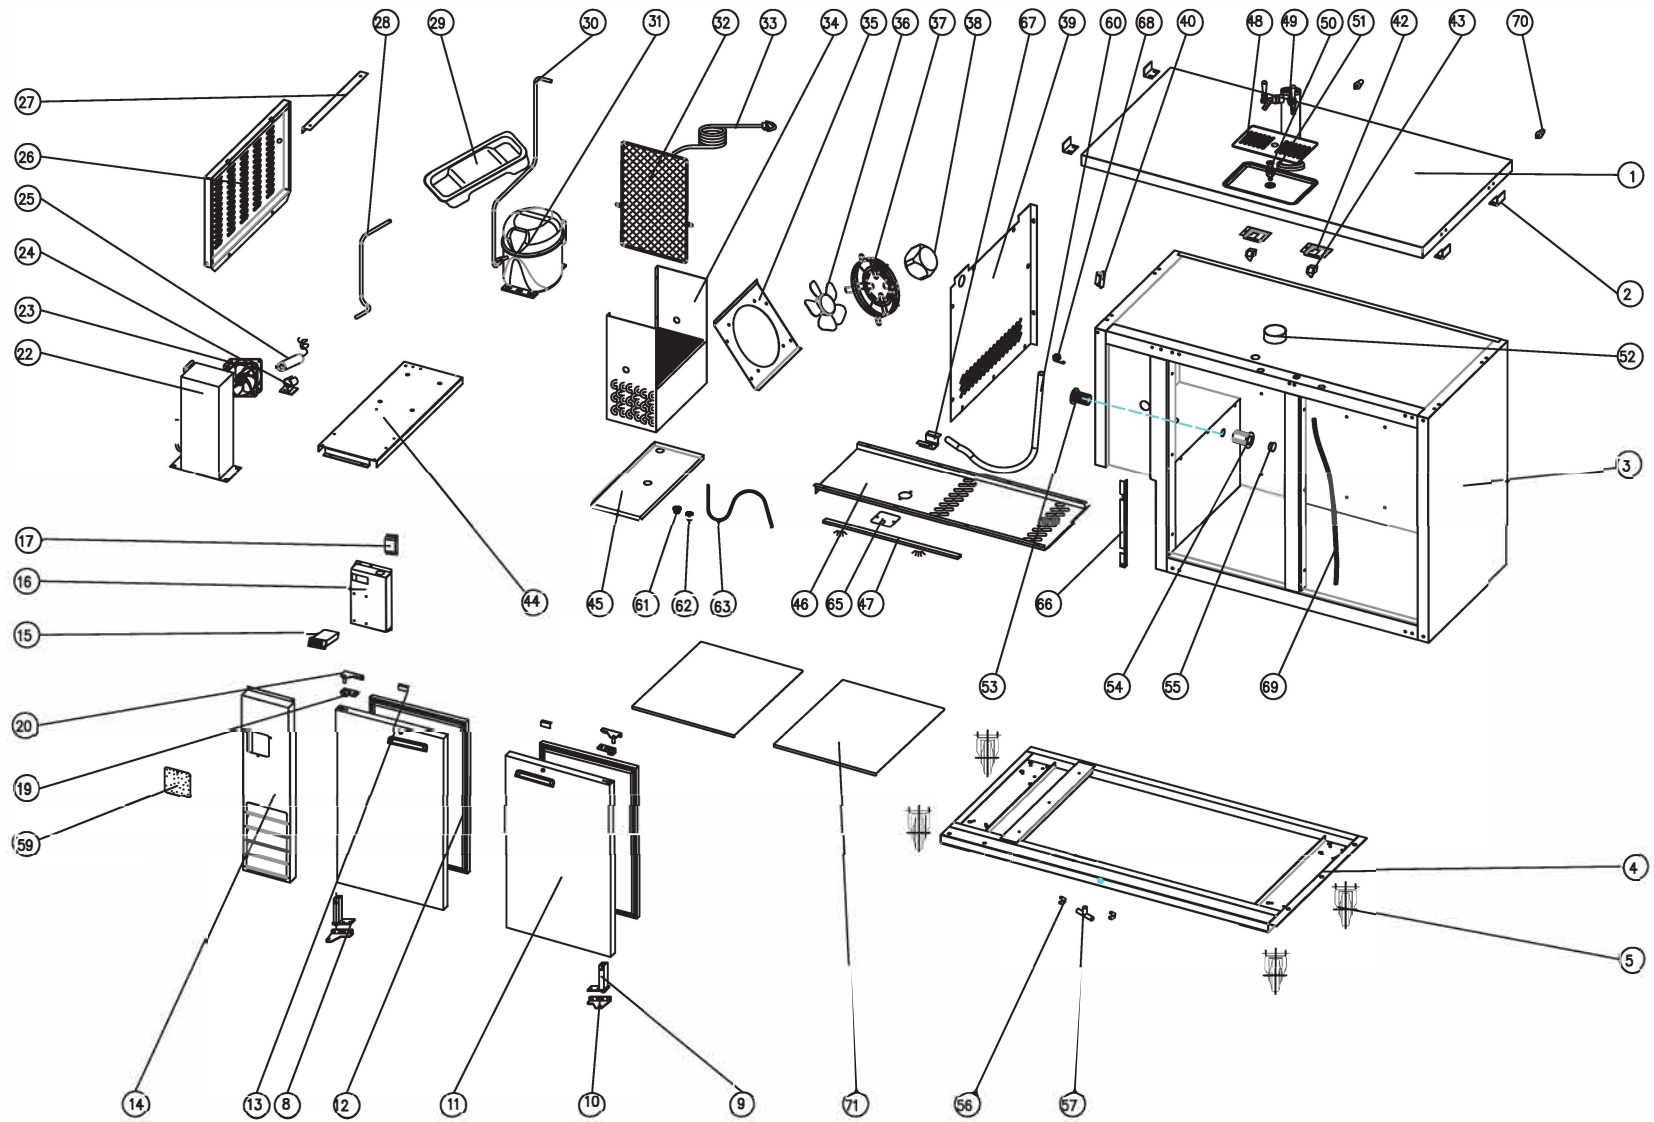

BCBD3-1-HC

Parts List for Model: BCBD3-1-HC

No.	PART #	DESCRIPTION	QTY	No.	PART #	DESCRIPTION	QTY
1	NON STOCKING	MAIN TOP	1	35	NON STOCKING	FAN SUPPORT	1
2	NON STOCKING	TOP BRACKET	4	36	H00121	EVAPORATOR FAN BLADE, (V200-34°)	1
3	NON STOCKING	CABINET	1	37	H01122	EVAPORATOR FAN GUARD (D200), WHITE	1
4	NON STOCKING	CABINET	1	38	H00114-2	EVAPORATOR FAN MOTOR, EMC7108, L=600, 120V, (14W)	1
5	H00317	CASTER, REAR, 4" W/O BRAKE	2	39	NON STOCKING	EVAPORATOR COVER	1
5	H00316	CASTER, FRONT, 4" W/ BRAKE	2	40	H03335	SENSOR FIXED CLIP	1
8	H00328-2	HINGE CARTRIDGE, SELF CLOSING	1	42	HC10001	DOOR SWITCH CASE	2
9	H00328-1	HINGE CARTRIDGE, SELF CLOSING	1	43	C2194678	DOOR SWITCH, 3 PIN, BLACK	2
10	BD0323	HINGE, LOWER RIGHT	2	44	NON STOCKING	CONDENSER SUPPORT PANEL	1
11	BD0085-1	DOOR, LEFT	1	45	HC30601	EVAPORATOR DRAIN PAN	1
11	BD0086-1	DOOR, RIGHT	1	46	NON STOCKING	AIR FLOW CONDUIT COVER	1
12	BD0040-1	GASKET	2	47	BC-2.11	LED LIGHT	1
13	BC30106	DOOR LOCK CATCH (NON STOCK PART)	2	48	BD0059	DRAIN GRILL (USE AFTER 1702)	1
14	BD0039-HC	FRONT PANEL	1	49	BD0068	TOWER, DOUBLE TAP	1
15	BC0060	THERMOSTAT CONTROL (DIXELL CX40|XW03K|SENSORS)	1	49	NON STOCKING	INSULATED BOARD	1
16	NON STOCKING	ELECTRICAL PANEL	1	50	G30001	DRAIN PIPE FITTING (MALE)	1
17	H104070118	LED POWER SUPPLY (TR-LD0606, 24VAC, 6.7W)	1	51	G30001F	DRAIN CONNECTOR (FEMALE)	1
19	H00326-2	HINGE AXIS JACKET	2	52	NON STOCKING	TOWER CONNECTING TUBE	1
20	BD0322	HINGE, UPPER LEFT	1	53	BD0325	TUBING BUSHING (FEMALE) (Co2)	1
20	BD0321	HINGE, UPPER RIGHT	1	54	BD0326	TUBING BUSHING (MALE)(Co2)	1
22	BD0329	CONDENSER COIL	1	55	BD0330	BUSHING THREAD COVER	1
23	HC1110	CONDENSER FAN MOTOR (1725 115V)	1	56	BD0320	TEE JOINT CLIP (Co2)	2
24	NON STOCKING	FILTER DRIER CLIP	1	57	BD0082	PLASTIC CO2 TEE JOINT	1
25	H00341	FILTER DRIER	1	59	BD0381	THERMOSTAT PROTECTION COVER	1
26	BD0055	SIDE LOUVERED COVER	1	60	BD0069-01	AIR FLOW CONDUIT PIPE	0.5
27	NON STOCKING	PANEL MOUNTING BRACKET	1	61	G30001	DRAIN PIPE FITTING (MALE)	1
28	BD0032	DISCHARGE PIPE	1	62	G30001F	DRAIN CONNECTOR (FEMALE)	1
29	C30007	CONDENSER DRAIN PAN	1	63	HC0396	DRAIN TUBING	1
30	BD0056	SUCTION PIPE	1	65	NON STOCKING	PANEL BRACKET	1
31	H00038F	COMPRESSOR (NUG45LR) W/ FILTER DRYER	1	66	NON STOCKING	PANEL MOUNTING BRACKET	1
31	H00038K	START KIT FOR NUG45LR	1	67	BD0382	HOSE CLIP	1
31	H01302	CAPILLARY TUBE (0.055" ID X 118.11" L)	1	68	BD0073	COLD AIR PIPE SUPPORT	1
32	BD0328	BACK COVER GRILL	1	69	HC0396	DRAIN TUBING	1
33	BD0020	POWER CORD, 14AWG, NEMA 5-15 (8.2'L)	1	70	H02315	REAR WALL SPACER	2
34	BD0036-HC	EVAPORATOR COIL	1	71	NON STOCKING	SUPPORT PANEL	2
34	NON STOCKING	INSULATED BOARD	2