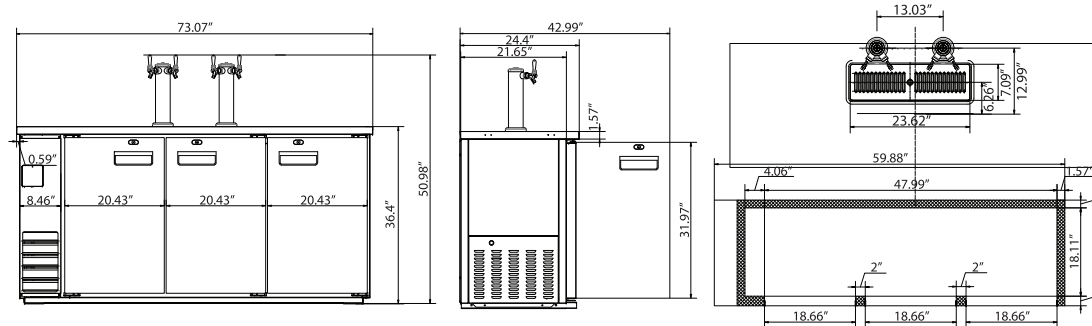

As continued product improvement is a policy of Entree, specifications are subject to change without notice.

BCBD3-1-SI-HC

BCBD3-2-SI-HC

BCBD4-2-SI-HC

Model	# of Faucets	External Dim (in)			HP	Voltage /Hz /ph	Amp	NEMA Plug	Cord Lgth (ft)	Crated Weight (lbs)
		W	D	H						
BCBD3-1-SI-HC	2	61.06	24.4	36.4	2/5	115/60/1	3.0	5-15P	8.2	309
BCBD3-2-SI-HC	2	61.06	24.4	36.4	2/5	115/60/1	3.0	5-15P	8.2	318
BCBD4-2-SI-HC	4	73.1	24.4	36.4	1/2	115/60/1	3.0	5-15P	8.2	366