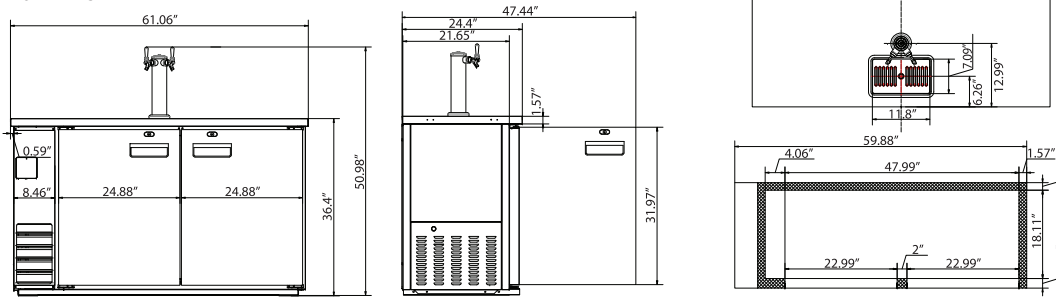

BCBD3-1-SI-HC