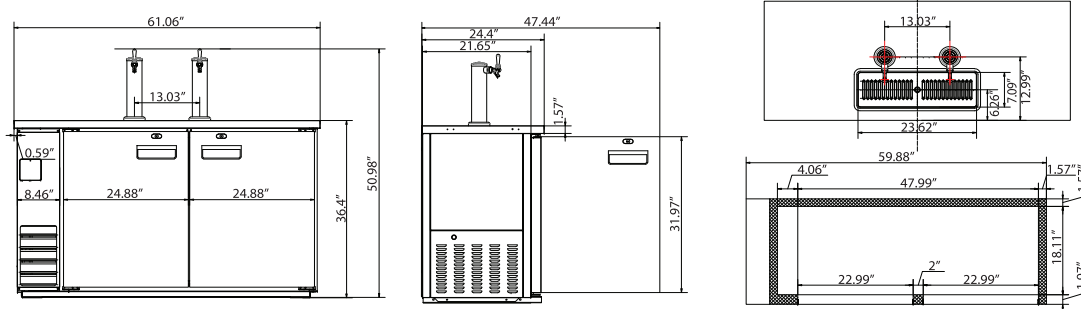

BCBD3-2-SI-HC