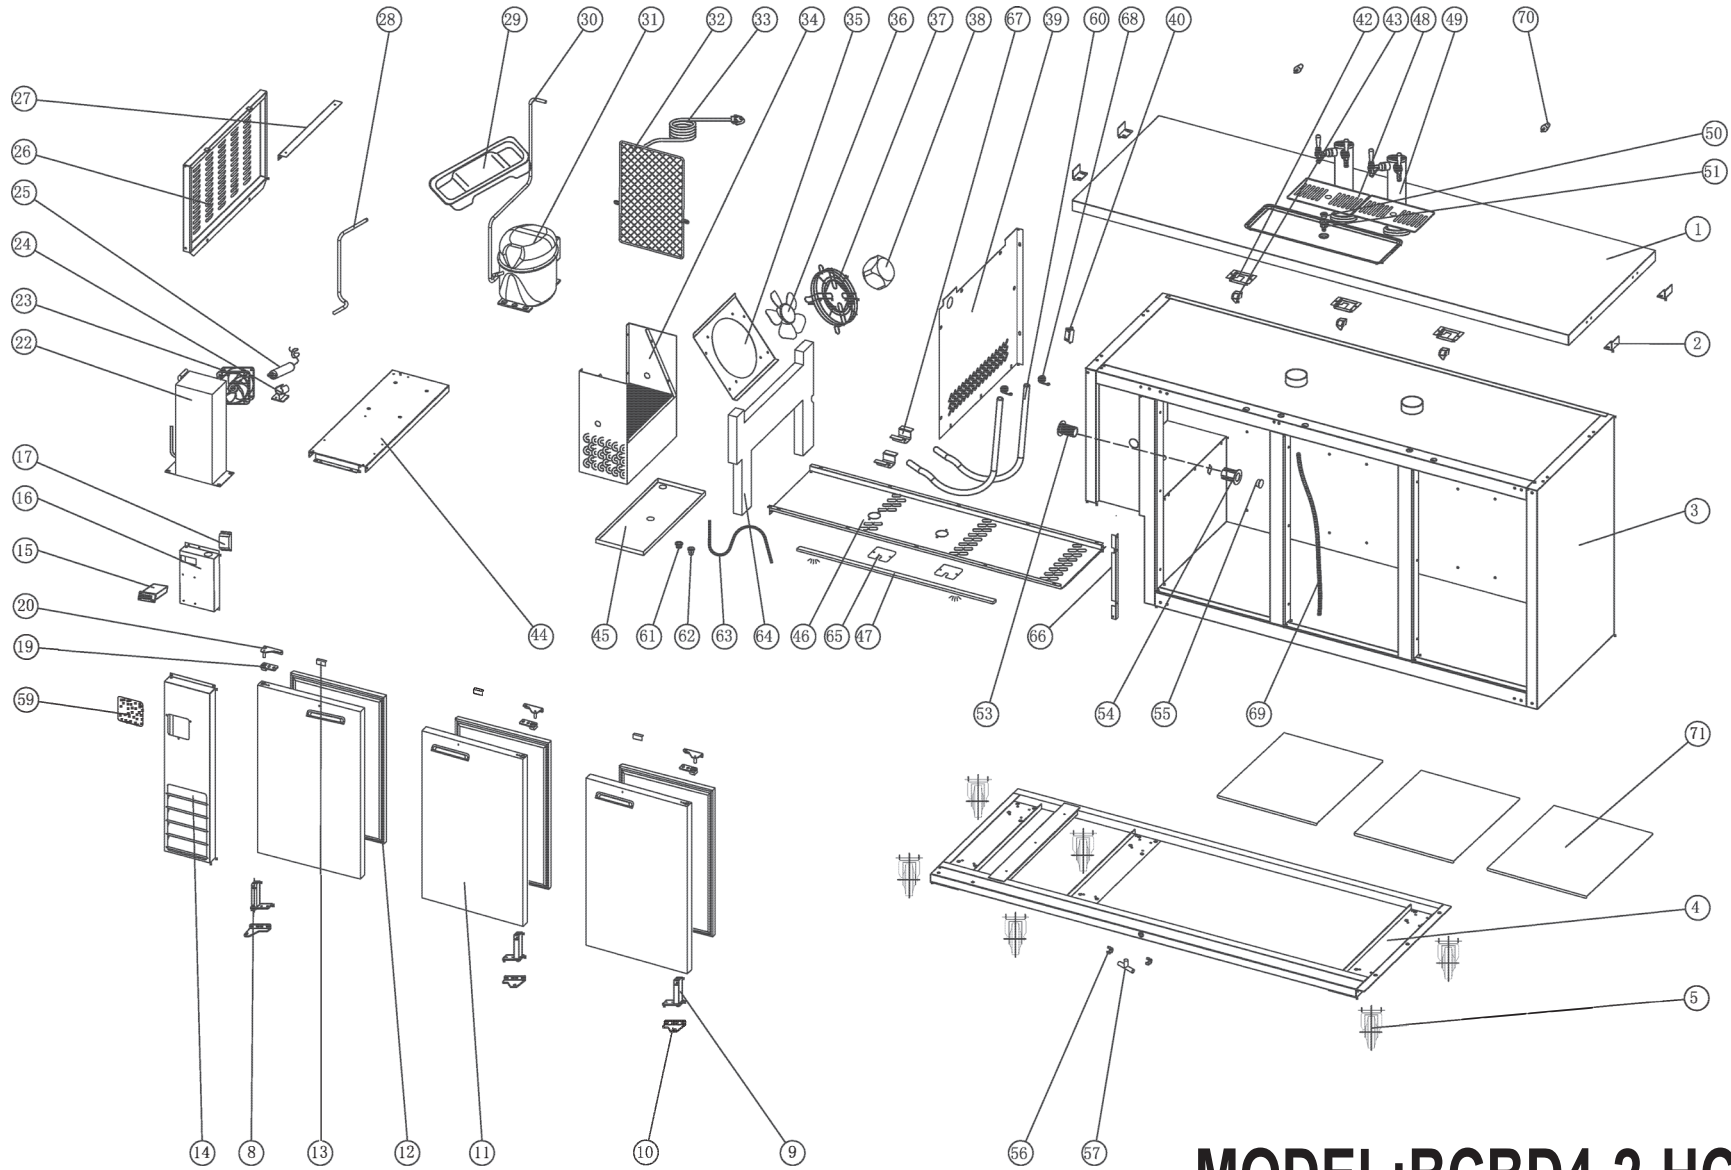

MODEL:BCBD4-2-HC

Parts List for Model: BCBD4-2-HC

No.	PART #	DESCRIPTION	QTY	No.	PART #	DESCRIPTION	QTY
1	NON STOCKING	MAIN TOP	1	34	BD0036-HC	EVAPORATOR COIL	1
2	NON STOCKING	TOP BRACKET	4	34	NON STOCKING	INSULATED BOARD	2
3	NON STOCKING	CABINET	1	35	NON STOCKING	FAN SUPPORT	1
4	NON STOCKING	CASTER SUPPORT CHANEL	1	36	H00121	EVAPORATOR FAN BLADE, (V200-34°)	1
5	BD0217	CASTER, REAR, 2.5" W/O BRAKE	3	37	H01122	EVAPORATOR FAN GUARD (D200), WHITE	1
5	BD0216	CASTER, FRONT , 2.5" W/ BRAKE	3	38	H00114-2	EVAPORATOR FAN MOTOR, EMC7108, L=600, 120V, (14W)	1
8	H00328-2	HINGE CARTRIDGE, SELF CLOSING	1	39	NON STOCKING	EVAPORATOR COVER	1
9	H00328-1	HINGE CARTRIDGE, SELF CLOSING	2	40	H03335	SENSOR FIXED CLIP	1
10	BD0323	HINGE, LOWER RIGHT	3	42	HC10001	DOOR SWITCH CASE	3
11	BD0083-1	DOOR, LEFT	1	43	C2194678	DOOR SWITCH, 3 PIN, BLACK	3
11	BC130006	DOOR LOCK	1	44	NON STOCKING	CONDENSER SUPPORT PANEL	1
11	BD0084-1	DOOR, RIGHT	2	45	HC30601	EVAPORATOR DRAIN PAN	1
11	BC130006	DOOR LOCK	2	46	NON STOCKING	AIR FLOW CONDUIT COVER	1
12	BD0080	GASKET	3	47	BD0242	LED LIGHT	1
13	BC30106	DOOR LOCK CATCH (NON STOCK PART)	3	48	BD0059	DRAIN GRILL (USE AFTER 1702)	2
14	BD0039-HC	FRONT PANEL	1	49	BD0068	TOWER, DOUBLE TAP	2
14	NON STOCKING	FRONT LOWER PANNEL	5	49	NON STOCKING	INSULATED BOARD	2
15	BC0060	THERMOSTAT CONTROL (DIXELL CX40|XW03K|SENSORS)	1	49	BD0082	PLASTIC CO2 TEE JOINT	1
16	NON STOCKING	ELECTRICAL PANEL	1	50	G30001	DRAIN PIPE FITTING (MALE)	1
17	H104070118	LED POWER SUPPLY (TR-LD0606, 24VAC, 6.7W)	1	51	G30001F	DRAIN CONNECTOR (FEMALE)	1
19	H00326-2	HINGE AXIS JACKET	3	53	BD0325	TUBING BUSHING (FEMALE) (Co2)	1
20	BD0322	HINGE, UPPER LEFT	1	54	BD0326	TUBING BUSHING (MALE)(Co2)	1
20	BD0321	HINGE, UPPER RIGHT	2	55	BD0330	BUSHING THREAD COVER	1
22	BD0329	CONDENSER COIL	1	56	BD0320	TEE JOINT CLIP (Co2)	2
23	HC1110	CONDENSER FAN MOTOR (1725 115V)	1	57	BD0082	PLASTIC CO2 TEE JOINT	1
24	NON STOCKING	FILTER DRIER CLIP	1	59	BD0381	THERMOSTAT PROTECTION COVER	1
25	H00341	FILTER DRIER	1	60	BD0069-01	AIR FLOW CONDUIT PIPE	1
26	BD0055	SIDE LOUVERED COVER	1	61	G30001	DRAIN PIPE FITTING (MALE)	1
27	NON STOCKING	PANEL MOUNTING BRACKET	1	62	G30001F	DRAIN CONNECTOR (FEMALE)	1
28	BD0032	DISCHARGE PIPE	1	63	HC0396	DRAIN TUBING	1
29	C30007	CONDENSER DRAIN PAN	1	64	NON STOCKING	INSULATED BOARD	1
30	BD0056	SUCTION PIPE	1	65	NON STOCKING	PANEL BRACKET	2
31	H00038F	COMPRESSOR (NUG45LR) W/ FILTER DRYER	1	66	NON STOCKING	PANEL MOUNTING BRACKET	1
31	H00038K	START KIT FOR NUG45LR	1	67	BD0382	HOSE CLIP	2
31	H01302	CAPILLARY TUBE (0.055" ID X 118.11" L)	1	68	BD0073	COLD AIR PIPE SUPPORT	2
32	BD0328	BACK COVER GRILL	1	69	HC0396	DRAIN TUBING	1
33	BD0020	POWER CORD, 14AWG, NEMA 5-15 (8.2'L)	1	70	H02315	REAR WALL SPACER	2
				71	NON STOCKING	SUPPORT PANEL	3