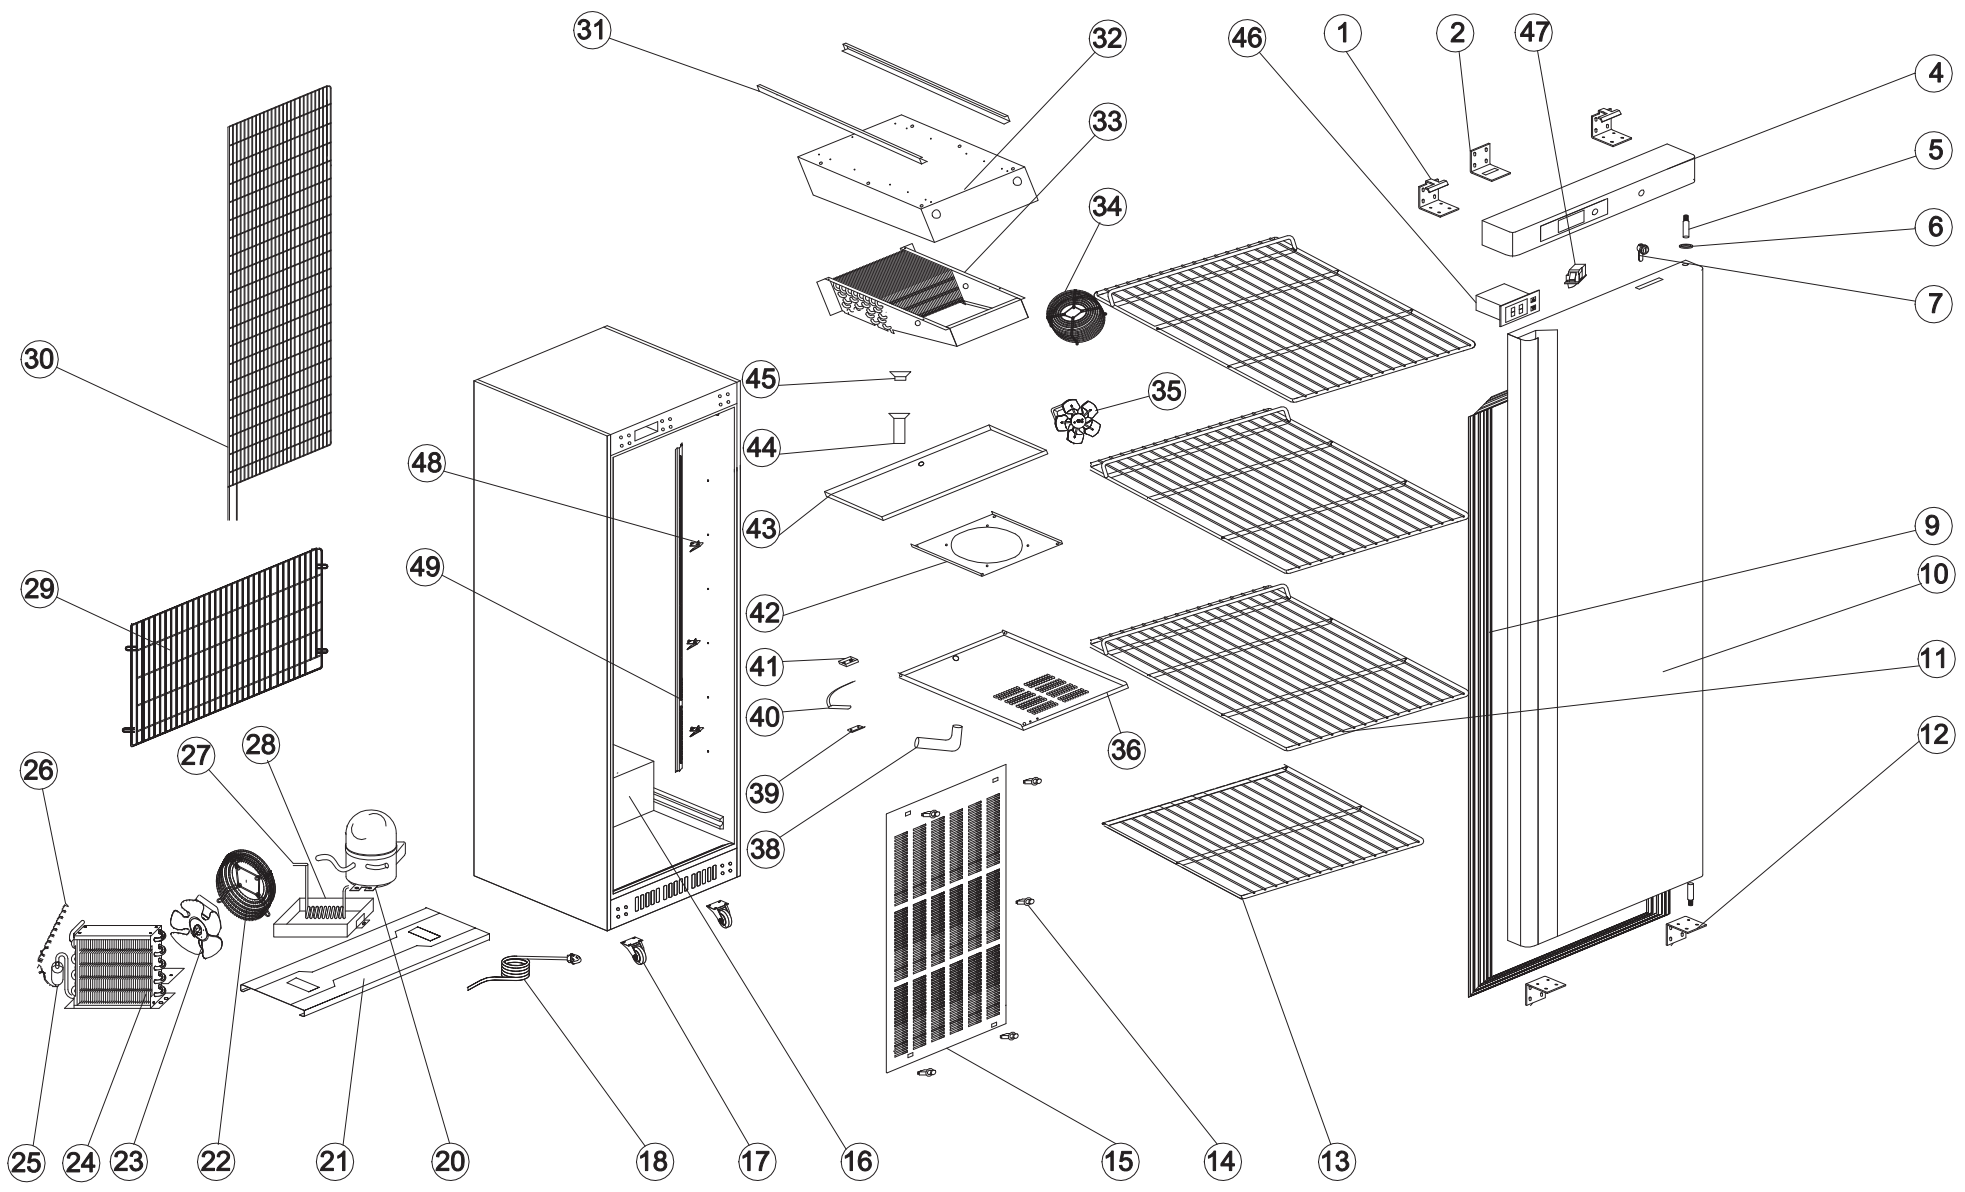

**PARTS LIST
FOR SINGLE DOOR
REACH-IN ECONOMY MODEL**

**CR1-EC-HC
(R290)**

CR1-EC-HC

NO.	Part #	NAME	QTY.
1	HR0330	UPPER HINGE	2
2	HR0331	BRACKET FOR DOOR LOCK	1
4	HR0001	FRONT PANEL	1
5	HR0326	HINGE AXIS	2
6	H03329	HINGE BUSHING	1
7	H00340	DOOR LOCK	1
9	EHR0325	GASKET, DOOR EC	1
10	HR0324	DOOR	1
11	H00309B	SHELF	3
12	HR0333	LOWER HINGE	2
13	H00309B	BOTTOM SHELF	1
14	HR0002	EVAPORATOR COVER CLIP	5
15	HR0003	EVAPORATOR COVER	1
16	N/A	BODY	1
17	H02317	SWIVEL CASTER 3" W/O BRAKE	2
17	H02316	SWIVEL CASTER 3" W/BRAKE	2
18	C2194684	POWER CORD, 14AWG/NEMA 5-15P	1
20	HC0001F	COMPRESSOR (EM2X3117U) W/ FILTER DRIER	1
20	HC0001K	START KIT FOR EM2X3117U	*
21	N/A	CONDENSING UNIT PANEL	1
22	H00123	FAN GUARD BLACK (CONDENSER)	1
23	H00120	MOTOR, CONDENSER FAN, M4Q045-BD03-04/CO6 (5W)	1
24	EC01347	CONDENSER COIL	1
25	H00341	FILTER DRIER	1
26	H01306	CAPILLARY TUBE .035" ID x 78.7"L	1
27	HC0146	SUCTION PIPE	1
28	C30004	CONDENSER DRAIN BOX	1
29	HR0313	RAR COVER GRILL	1
30	EC01347	CONDENSER COIL	1
31	N/A	SUPPORT RAIL	2
32	N/A	EVAPORATOR PAN	1
33	HR0349	EVAPORATOR COIL	1
34	H01122	EVAPORATOR FAN GUARD, WHITE	1
35	HC0116-1	EVAPORATOR FAN MOTOR (IQC3608-010315/A03 L-900)	1
36	HR0348	EVAPORATOR FAN COVER	1
38	H00336-1	DRAIN JOINT	1
39	H00335	SENSOR FIXED CLIP	1
40	H00205	SENSOR	1
41	BD0053	PROBE BRACKET	1
42	HR0140	EVAPORATOR FAN SUPPORT	1
43	HR0141	EVAPORATOR DRIP PAN	1
44	G30002	DRAIN PIPE FITTING	1
45	G30001	DRAIN PIPE FITTING	1
46	H00219	CONTROLLER, REFRIGERATOR (DIXELL XR20C)	1
46	H00205	TEMPERATURE PROBE (NTC)	2
47	C2194677	DOOR SWITCH 3 PIN WHITE (HC-050K4)	1
48	C3234860	PILASTER CLIP	12
49	H00342	PILASTER	4