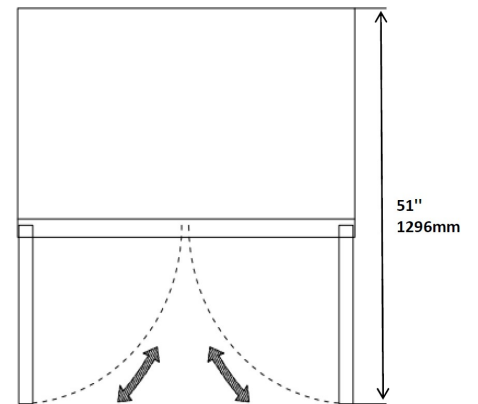

*Not suitable for installation in a non-commercial or residential applications.

Items	Description	Items	Description
Front, top & sides	Stainless steel	Temperature control	Solid state thermostat/Digital display
Doors	Stainless steel	Approvals	ETL LISTED
External back	Aluminum	Refrigerating system	Capillary tube
Cabinet interior	Aluminum	Refrigerant	R290
Interior floor	Stainless steel	Temperature range	-8°F to 0°F
Insulation	Polyurethane (CFC free)	Evaporator	Powder coated aluminum/copper
Shelves	Heavy duty, PVC coating	Condensing unit	Bottom mounted

CONFORMS TO NSF/ANSI STD 7

REFRIGERATION

DETAILS AND DIMENSIONS

EWTF27X

Side View Same For All

EWTF36X

EWTF36X & EWTF47X

EWTF47X

EWTF60X

EWTF60X

Model	Doors	Shelves	Cabinet Dim (inches)			HP	Voltage	Amps	NEMA Plug	Cord Length	Ship Weight
			L	D	H						
EWTF27X	1	1	27	29.5	38.75	1/5	115/60/1	2.1	5-15P	10	243
EWTF36X	2	2	36.25	29.5	38.75	1/5	115/60/1	4.5	5-15P	10	255
EWTF47X	2	2	47.25	29.5	38.75	1/4	115/60/1	3.1	5-15P	10	327
EWTF60X	2	2	60.2	29.5	38.75	1/2	115/60/1	5.0	5-15P	10	335