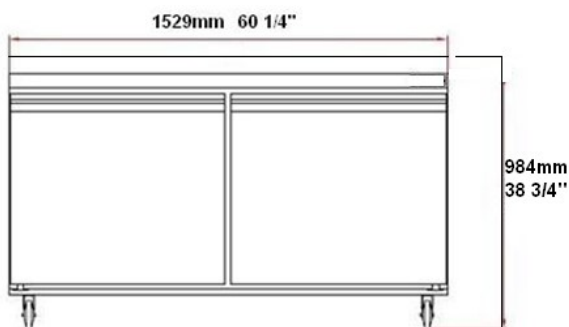

*Not suitable for installation in a non-commercial or residential applications.

Items	Description	Items	Description
Front, top & sides	Stainless steel	Temperature control	Solid state thermostat/Digital display
Doors	Stainless steel	Approvals	ETL LISTED
External back	Aluminum	Refrigerating system	Capillary tube
Cabinet interior	Aluminum	Refrigerant	R290
Interior floor	Stainless steel	Temperature range	-8°F to 0°F
Insulation	Polyurethane (CFC free)	Evaporator	Powder coated aluminum/copper
Shelves	Heavy duty, PVC coating	Condensing unit	Bottom mounted

CONFORMS TO NSF/ANSI STD 7

REFRIGERATION

DETAILS AND DIMENSIONS

EWTF27X

Side View Same For All

EWTF36X

EWTF36X & EWTF47X

EWTF47X

EWTF60X

EWTF60X

Model	Doors	Shelves	Cabinet Dim (inches)			HP	Voltage	Amps	NEMA Plug	Cord Length	Ship Weight
			L	D	H						
EWTF27X	1	1	27	29.5	38.75	1/5	115/60/1	2.1	5-15P	10	243
EWTF36X	2	2	36.25	29.5	38.75	1/5	115/60/1	4.5	5-15P	10	255
EWTF47X	2	2	47.25	29.5	38.75	1/4	115/60/1	3.1	5-15P	10	327
EWTF60X	2	2	60.2	29.5	38.75	1/2	115/60/1	5.0	5-15P	10	335