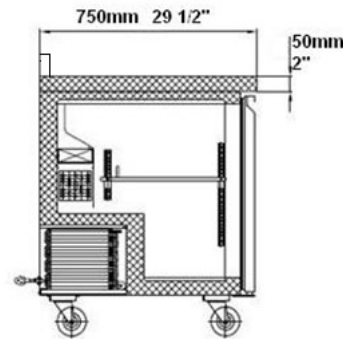

CONFORMS TO NSF/ANSI STD 7

REFRIGERATION

DETAILS AND DIMENSIONS

EWTF27X

Side View Same For All

EWTF36X

EWTF36X & EWTF47X

EWTF47X

EWTF60X

EWTF60X

Model	Doors	Shelves	Cabinet Dim (inches)			HP	Voltage	Amps	NEMA Plug	Cord Length	Ship Weight
			L	D	H						
EWTF27X	1	1	27	29.5	38.75	1/5	115/60/1	2.1	5-15P	10	243
EWTF36X	2	2	36.25	29.5	38.75	1/5	115/60/1	4.5	5-15P	10	255
EWTF47X	2	2	47.25	29.5	38.75	1/4	115/60/1	3.1	5-15P	10	327
EWTF60X	2	2	60.2	29.5	38.75	1/2	115/60/1	5.0	5-15P	10	335