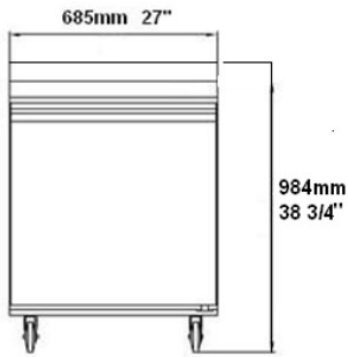

Series "B"

Worktop Freezer Units

Model	Size
EWTF27X	27" Unit
EWTF36X	36" Unit
EWTF47X	47" Unit
EWTF60X	60" Unit

STANDARD FEATURES

- Stainless steel exterior, aluminum interior and back.
- Stainless Interior available - add suffix "-SI" to the model number. i.e. EWTF27X-SI
- Refrigeration system keeps food at safe temperatures between -8°F and 0°F
- Self-Closing doors with 90 degree stay-open feature.
- Shelves: Adjustable heavy-duty PVC coated shelves.
- Electronic control system makes it easy to adjust temperature set point and defrost frequency.
- Pre-installed 4" swivel casters with brakes.
- Easy to access condenser coil for cleaning and service.
- Uses R290 refrigerant, which is eco-friendly and more efficient.
- Warranty: Two year parts & labor warranty, and additional three years on compressor.

*Not suitable for installation in a non-commercial or residential applications.

Items	Description	Items	Description
Front, top & sides	Stainless steel	Temperature control	Solid state thermostat/Digital display
Doors	Stainless steel	Approvals	ETL LISTED
External back	Aluminum	Refrigerating system	Capillary tube
Cabinet interior	Aluminum	Refrigerant	R290
Interior floor	Stainless steel	Temperature range	-8°F to 0°F
Insulation	Polyurethane (CFC free)	Evaporator	Powder coated aluminum/copper
Shelves	Heavy duty, PVC coating	Condensing unit	Bottom mounted

CONFORMS TO NSF/ANSI STD 7

REFRIGERATION

DETAILS AND DIMENSIONS

EWTF27X

Side View Same For All

EWTF36X

EWTF36X & EWTF47X

EWTF47X

EWTF60X

EWTF60X

Model	Doors	Shelves	Cabinet Dim (inches)			HP	Voltage	Amps	NEMA Plug	Cord Length	Ship Weight
			L	D	H						
EWTF27X	1	1	27	29.5	38.75	1/5	115/60/1	2.1	5-15P	10	243
EWTF36X	2	2	36.25	29.5	38.75	1/5	115/60/1	4.5	5-15P	10	255
EWTF47X	2	2	47.25	29.5	38.75	1/4	115/60/1	3.1	5-15P	10	327
EWTF60X	2	2	60.2	29.5	38.75	1/2	115/60/1	5.0	5-15P	10	335