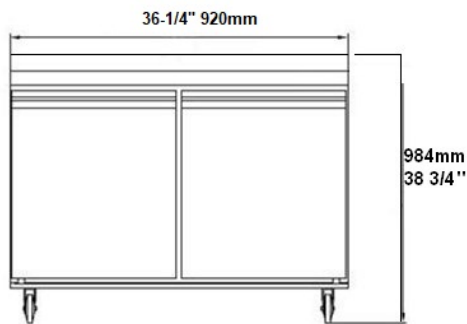

Series "B"

Worktop Freezer Units

Model	Size
EWTF27X	27" Unit
EWTF36X	36" Unit
EWTF47X	47" Unit
EWTF60X	60" Unit

STANDARD FEATURES

- Stainless steel exterior, aluminum interior and back.
- Stainless Interior available - add suffix "-SI" to the model number. i.e. EWTF27X-SI
- Refrigeration system keeps food at safe temperatures between -8°F and 0°F
- Self-Closing doors with 90 degree stay-open feature.
- Shelves: Adjustable heavy-duty PVC coated shelves.
- Electronic control system makes it easy to adjust temperature set point and defrost frequency.
- Pre-installed 4" swivel casters with brakes.
- Easy to access condenser coil for cleaning and service.
- Uses R290 refrigerant, which is eco-friendly and more efficient.
- Warranty: Two year parts & labor warranty, and additional three years on compressor.

CONFORMS TO NSF/ANSI STD 7

REFRIGERATION

DETAILS AND DIMENSIONS

EWTF27X

Side View Same For All

EWTF36X

EWTF36X & EWTF47X

EWTF47X

EWTF60X

EWTF60X

Model	Doors	Shelves	Cabinet Dim (inches)			HP	Voltage	Amps	NEMA Plug	Cord Length	Ship Weight
			L	D	H						
EWTF27X	1	1	27	29.5	38.75	1/5	115/60/1	2.1	5-15P	10	243
EWTF36X	2	2	36.25	29.5	38.75	1/5	115/60/1	4.5	5-15P	10	255
EWTF47X	2	2	47.25	29.5	38.75	1/4	115/60/1	3.1	5-15P	10	327
EWTF60X	2	2	60.2	29.5	38.75	1/2	115/60/1	5.0	5-15P	10	335