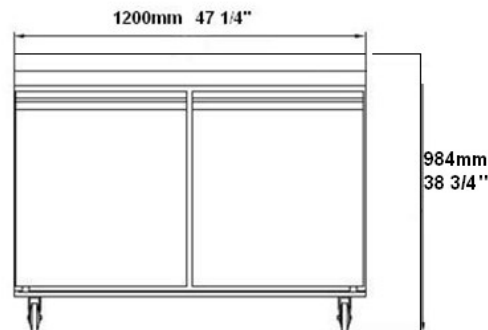

*Not suitable for installation in a non-commercial or residential applications.

Items	Description	Items	Description
Front, top & sides	Stainless steel	Temperature control	Solid state thermostat/Digital display
Doors	Stainless steel	Approvals	ETL LISTED
External back	Aluminum	Refrigerating system	Capillary tube
Cabinet interior	Aluminum	Refrigerant	R290
Interior floor	Stainless steel	Temperature range	-8°F to 0°F
Insulation	Polyurethane (CFC free)	Evaporator	Powder coated aluminum/copper
Shelves	Heavy duty, PVC coating	Condensing unit	Bottom mounted

CONFORMS TO NSF/ANSI STD 7

REFRIGERATION

DETAILS AND DIMENSIONS

EWTF27X

Side View Same For All

EWTF36X

EWTF36X & EWTF47X

EWTF47X

EWTF60X

EWTF60X

Model	Doors	Shelves	Cabinet Dim (inches)			HP	Voltage	Amps	NEMA Plug	Cord Length	Ship Weight
			L	D	H						
EWTF27X	1	1	27	29.5	38.75	1/5	115/60/1	2.1	5-15P	10	243
EWTF36X	2	2	36.25	29.5	38.75	1/5	115/60/1	4.5	5-15P	10	255
EWTF47X	2	2	47.25	29.5	38.75	1/4	115/60/1	3.1	5-15P	10	327
EWTF60X	2	2	60.2	29.5	38.75	1/2	115/60/1	5.0	5-15P	10	335