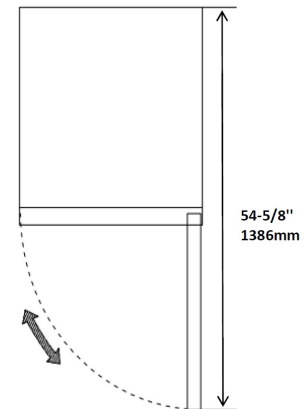

CONFORMS TO NSF/ANSI STD 7

REFRIGERATION

DETAILS AND DIMENSIONS

EWTF27X

Side View Same For All

EWTF36X

EWTF36X & EWTF47X

EWTF47X

EWTF60X

EWTF60X

Model	Doors	Shelves	Cabinet Dim (inches)			HP	Voltage	Amps	NEMA Plug	Cord Length	Ship Weight
			L	D	H						
EWTF27X	1	1	27	29.5	38.75	1/5	115/60/1	2.1	5-15P	10	243
EWTF36X	2	2	36.25	29.5	38.75	1/5	115/60/1	4.5	5-15P	10	255
EWTF47X	2	2	47.25	29.5	38.75	1/4	115/60/1	3.1	5-15P	10	327
EWTF60X	2	2	60.2	29.5	38.75	1/2	115/60/1	5.0	5-15P	10	335