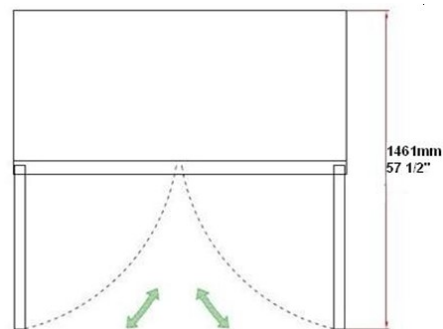

CONFORMS TO NSF/ANSI STD 7

REFRIGERATION

DETAILS AND DIMENSIONS

EWTF27X

Side View Same For All

EWTF36X

EWTF36X & EWTF47X

EWTF47X

EWTF60X

EWTF60X

Model	Doors	Shelves	Cabinet Dim (inches)			HP	Voltage	Amps	NEMA Plug	Cord Length	Ship Weight
			L	D	H						
EWTF27X	1	1	27	29.5	38.75	1/5	115/60/1	2.1	5-15P	10	243
EWTF36X	2	2	36.25	29.5	38.75	1/5	115/60/1	4.5	5-15P	10	255
EWTF47X	2	2	47.25	29.5	38.75	1/4	115/60/1	3.1	5-15P	10	327
EWTF60X	2	2	60.2	29.5	38.75	1/2	115/60/1	5.0	5-15P	10	335