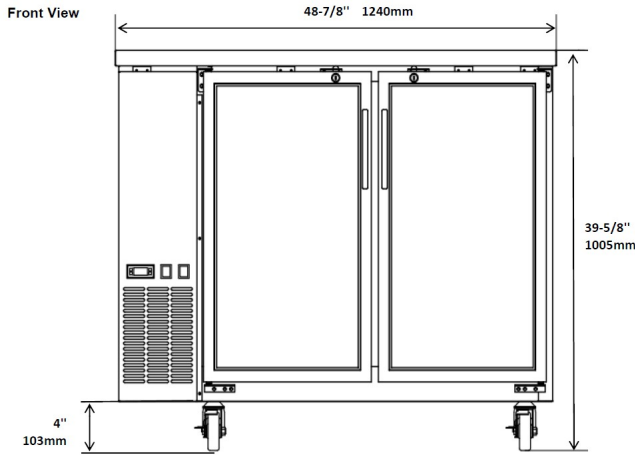

DETAILS AND DIMENSIONS

EBB49-24GX