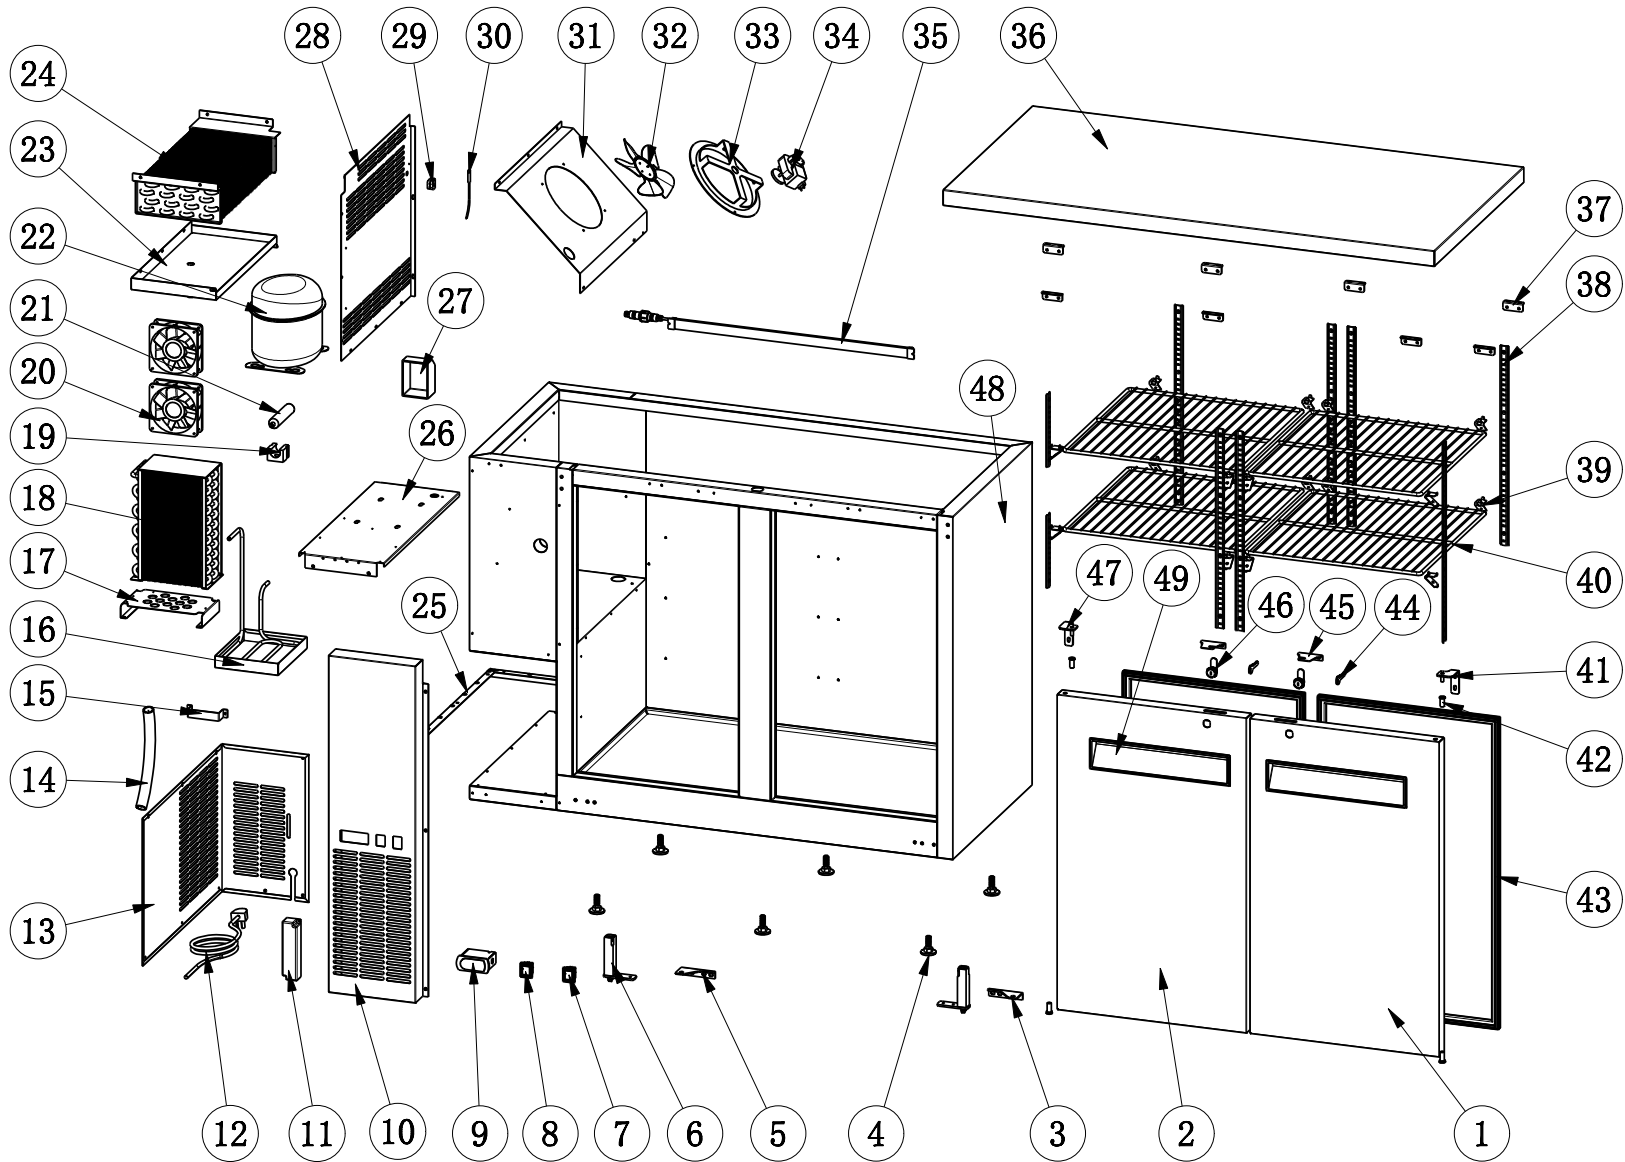

EBB60-24X

EBB60-24X

Ref #	Part Number	Description	Qty
1	X2199001109	RIGHT DOOR	1
2	X2199001110	LEFT DOOR	1
3	X12517140004	BOTTOM RIGHT HINGE	1
4	X12534030002	LEVELING FEET	6
4.1	X12533040010	3" CASTER WITHOUT BRAKE	2
4.1	X12533040015	3" CASTER WITH BRAKE	2
5	X12517140005	BOTTOM LEFT HINGE	1
6	X12517010001	BOTTOM HINGE AXIS	2
7	X17749211297	POWER SWITCH	1
8	X17749180002	LED LIGHT SWITCH	1
9	X17505200002	THERMOSTAT	1
10	X2199001084	CONTROL PANNEL	1
11	X22753530013	LED POWER SUPPLY	1
12	X17664640064	POWER CORD	1
13	X2199001085	BACK GRILL	1
14	X15818180020	DRAIN HOSE	1
15	X2199001086	HANDLE OF COMPRESSOR INSTALLATION BOARD	1
16	X16316130005	OUTER DRAIN PAN	1
17	X2199001087	CONDENSER INSTALLATION BOARD	1
18	X17304110150	CONDENSER	1
19	X16357020026	FILTER FIXER	1
20	X1003001114715	CONDENSER FAN MOTOR	2
21	X17111250195	FILTER	1
22	X17202163117	COMPRESSOR (EM2X3117U/115V/60HZ/R290)	1
23	X2199001088	INNER DRAIN PAN	1

Ref #	Part Number	Description	Qty
24	X17405080340	EVAPORATOR	1
25	X2199001089	FIXED MOUNTS FOR BACK GRILL	1
26	X2199001090	COMPRESSOR INSTALLATION BOARD	11
27	X51330049301	COMPRESSOR COMPONENT	1
28	X2199001091	EVAPORATOR COVER	1
29	X16357060003	TEMPERATURE PROBE FIXER	1
30	X17649490013	TEMPERATURE PROBE	1
31	X2199001092	EVAPORATOR FAN INSTALLATION BOARD	1
32	X16381738082	EVAPORATOR FAN BLADE	1
33	X12504050201	EVAPORATOR FAN HOLDER	1
34	X22752520007	EVAPORATOR FAN MOTOR	1
35	X17740410069	LED LIGHT	1
36	X2199001111	TOP BOARD	1
37	X2199001094	TOP BOARD FIXER	8
38	X2199001095	K STRIP	8
39	X5302000003	K CLIP	16
40	X12502460601	SHELF	4
41	X2199001096	UPPER RIGHT HINGE	1
42	X16353010008	AXIS COVER	4
43	X16401592763	GASKET	2
44	X12546310002	KEY	2
45	X2199001097	LOCK PLATE	2
46	X12546100952	LOCK	2
47	X2199001098	UPPER LIGHT HINGE	1
49	X16337030003	DOOR HANDLE	2