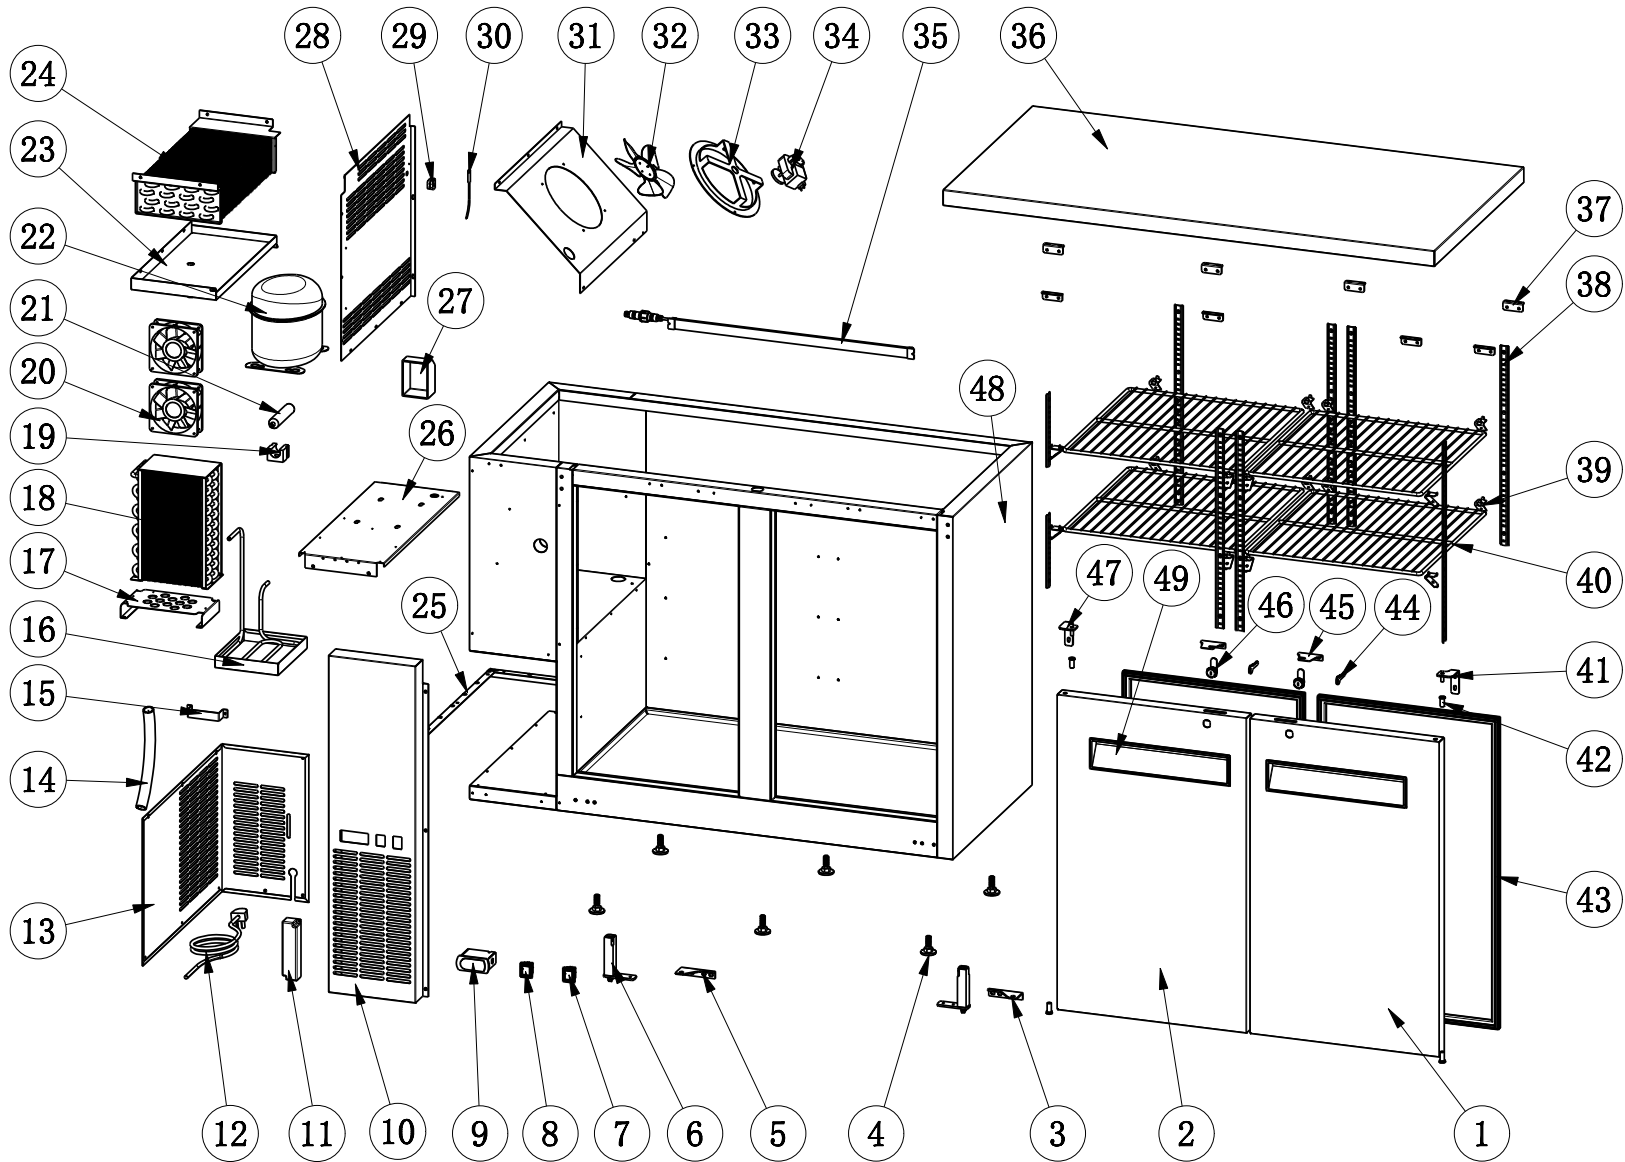

## PART LIST FOR 24" DEPTH BACK BAR BOTTLE COOLER SOLID DOOR AND GLASS DOOR

For Parts Call 704-900-2068, Option #2

**EBB49-24X**

## Parts Listing for EBB49-24X

Ref #	Part Number	Description	Qty	Ref #	Part Number	Description	Qty
1	X2199001324	RIGHT DOOR	1	24	X17405080340	EVAPORATOR	1
2	X2199001325	LEFT DOOR	1	25	X2199001089	FIXED MOUNTS FOR BACK GRILL	1
3	X12517140004	BOTTOM RIGHT HINGE	1	26	X2199001090	COMPRESSOR INSTALLATION BOARD	11
4	X12534030002	LEVELING FEET	6	27	X51330049301	COMPRESSOR COMPONENT	1
4.1	X12533040010	3" CASTER WITHOUT BRAKE	2	28	X2199001091	EVAPORATOR COVER	1
4.1	X12533040015	3" CASTER WITH BRAKE	2	29	X16357060003	TEMPERATURE PROBE FIXER	1
5	X12517140005	BOTTOM LEFT HINGE	1	30	X17649490013	TEMPERATURE PROBE	1
6	X12517010001	BOTTOM HINGE AXIS	2	31	X2199001092	EVAPORATOR FAN INSTALLATION BOARD	1
7	X17749211297	POWER SWITCH	1	32	X16381738082	EVAPORATOR FAN BLADE	1
8	X17749180002	LED LIGHT SWITCH	1	33	X12504050201	EVAPORATOR FAN HOLDER	1
9	X17505200002	THERMOSTAT (XR03CX-4N0F1/115V)	1	34	X22752520007	EVAPORATOR FAN MOTOR	1
10	X2199001084	CONTROL PANEL	1	35	X17740410069	LED LIGHT	1
11	X22753530013	LED POWER SUPPLY	1	36	X2199001093	TOP BOARD	1
12	X17664640064	POWER CORD	1	37	X2199001094	TOP BOARD FIXER	8
13	X2199001085	BACK GRILL	1	38	X2199001095	K STRIP	8
14	X15818180020	DRAIN HOSE	1	39	X5302000003	K CLIP	16
15	X2199001086	HANDLE OF COMPRESSOR INSTALLATION BOARD	1	40	X12502448461	SHELF	4
16	X16316130005	OUTER DRAIN PAN	1	41	X2199001096	UPPER RIGHT HINGE	1
17	X2199001087	CONDENSER INSTALLATION BOARD	1	42	X16353010008	AXIS COVER	4
18	X17304110150	CONDENSER	1	43	X16401440763	GASKET	2
19	X16357020026	FILTER FIXER	1	44	X12546310002	KEY	2
20	X1003001114715	CONDENSER FAN MOTOR	2	45	X2199001097	LOCK PLATE	2
21	X17111250195	FILTER	1	46	X12546100952	LOCK	2
22	X17202163117	COMPRESSOR	1	47	X2199001098	UPPER LIGHT HINGE	1
23	X2199001088	INNER DRAIN PAN	1	49	X16337030003	DOOR HANDLE	2