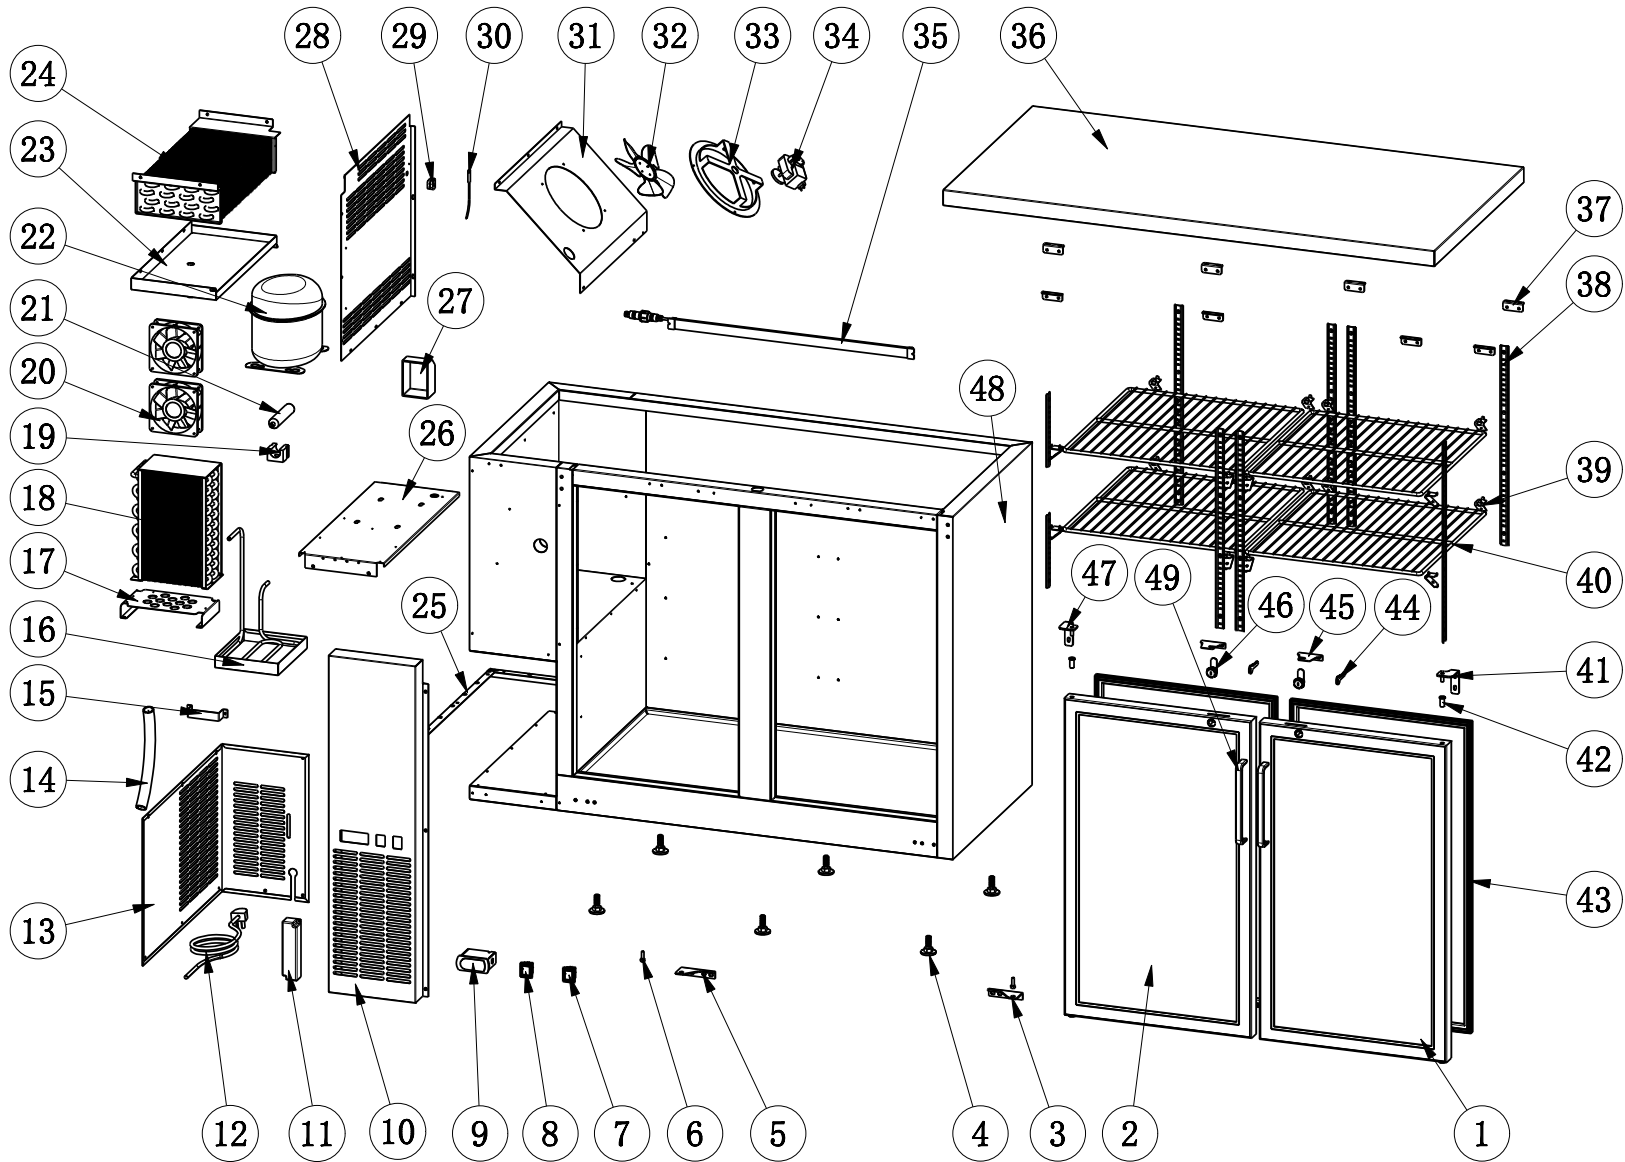

EBB60-24GX

EBB60-24GX

Ref #	Part Number	Description	Qty	Ref #	Part Number	Description	Qty
1	X14201010015	RIGHT GLASS DOOR	1	24	X17405080340	EVAPORATOR	1
2	X14201010016	LEFT GLASS DOOR	1	25	X2199001089	FIXED MOUNTS FOR BACK GRILL	1
3	X12517140004	BOTTOM RIGHT HINGE	1	26	X2199001090	COMPRESSOR INSTALLATION BOARD	11
4	X12534030002	LEVELING FEET	6	27	X51330049301	COMPRESSOR COMPONENT	1
4.1	X12533040010	3" CASTER WITHOUT BRAKE	2	28	X2199001091	EVAPORATOR COVER	1
4.1	X12533040015	3" CASTER WITH BRAKE	2	29	X16357060003	TEMPERATURE PROBE FIXER	1
5	X12517140005	BOTTOM LEFT HINGE	1	30	X17649490013	TEMPERATURE PROBE	1
6	X12515030002	BOTTOM HINGE AXIS	2	31	X2199001092	EVAPORATOR FAN INSTALLATION BOARD	1
7	X17749211297	POWER SWITCH	1	32	X16381738082	EVAPORATOR FAN BLADE	1
8	X17749180002	LED LIGHT SWITCH	1	33	X12504050201	EVAPORATOR FAN HOLDER	1
9	X17505200002	THERMOSTAT	1	34	X22752520007	EVAPORATOR FAN MOTOR	1
10	X2199001084	CONTROL PANNEL	1	35	X17740410069	LED LIGHT	1
11	X22753530013	LED POWER SUPPLY	1	36	X2199001099	TOP BOARD	1
12	X17664640064	POWER CORD	1	37	X2199001094	TOP BOARD FIXER	8
13	X2199001085	BACK GRILL	1	38	X2199001095	K STRIP	8
14	X15818180020	DRAIN HOSE	1	39	X5302000003	K CLIP	16
15	X2199001086	HANDLE OF COMPRESSOR INSTALLATION BOARD	1	40	X12502460601	SHELF	4
16	X16316130005	OUTER DRAIN PAN	1	41	X2199001096	UPPER RIGHT HINGE	1
17	X2199001087	CONDENSER INSTALLATION BOARD	1	42	X16353010008	AXIS COVER	4
18	X17304110150	CONDENSER	1	43	X16401000060	GASKET	2
19	X16357020026	FILTER FIXER	1	44	X12546460001	KEY	2
20	X1003001114715	CONDENSER FAN MOTOR	2	45	X2199001097	LOCK PLATE	2
21	X17111250195	FILTER	1	46	X12546310004	LOCK	2
22	X17202163117	COMPRESSOR	1	47	X2199001098	UPPER LIGHT HINGE	1
23	X2199001088	INNER DRAIN PAN	1	49	X12526260021	GLASS DOOR HANDLE	2