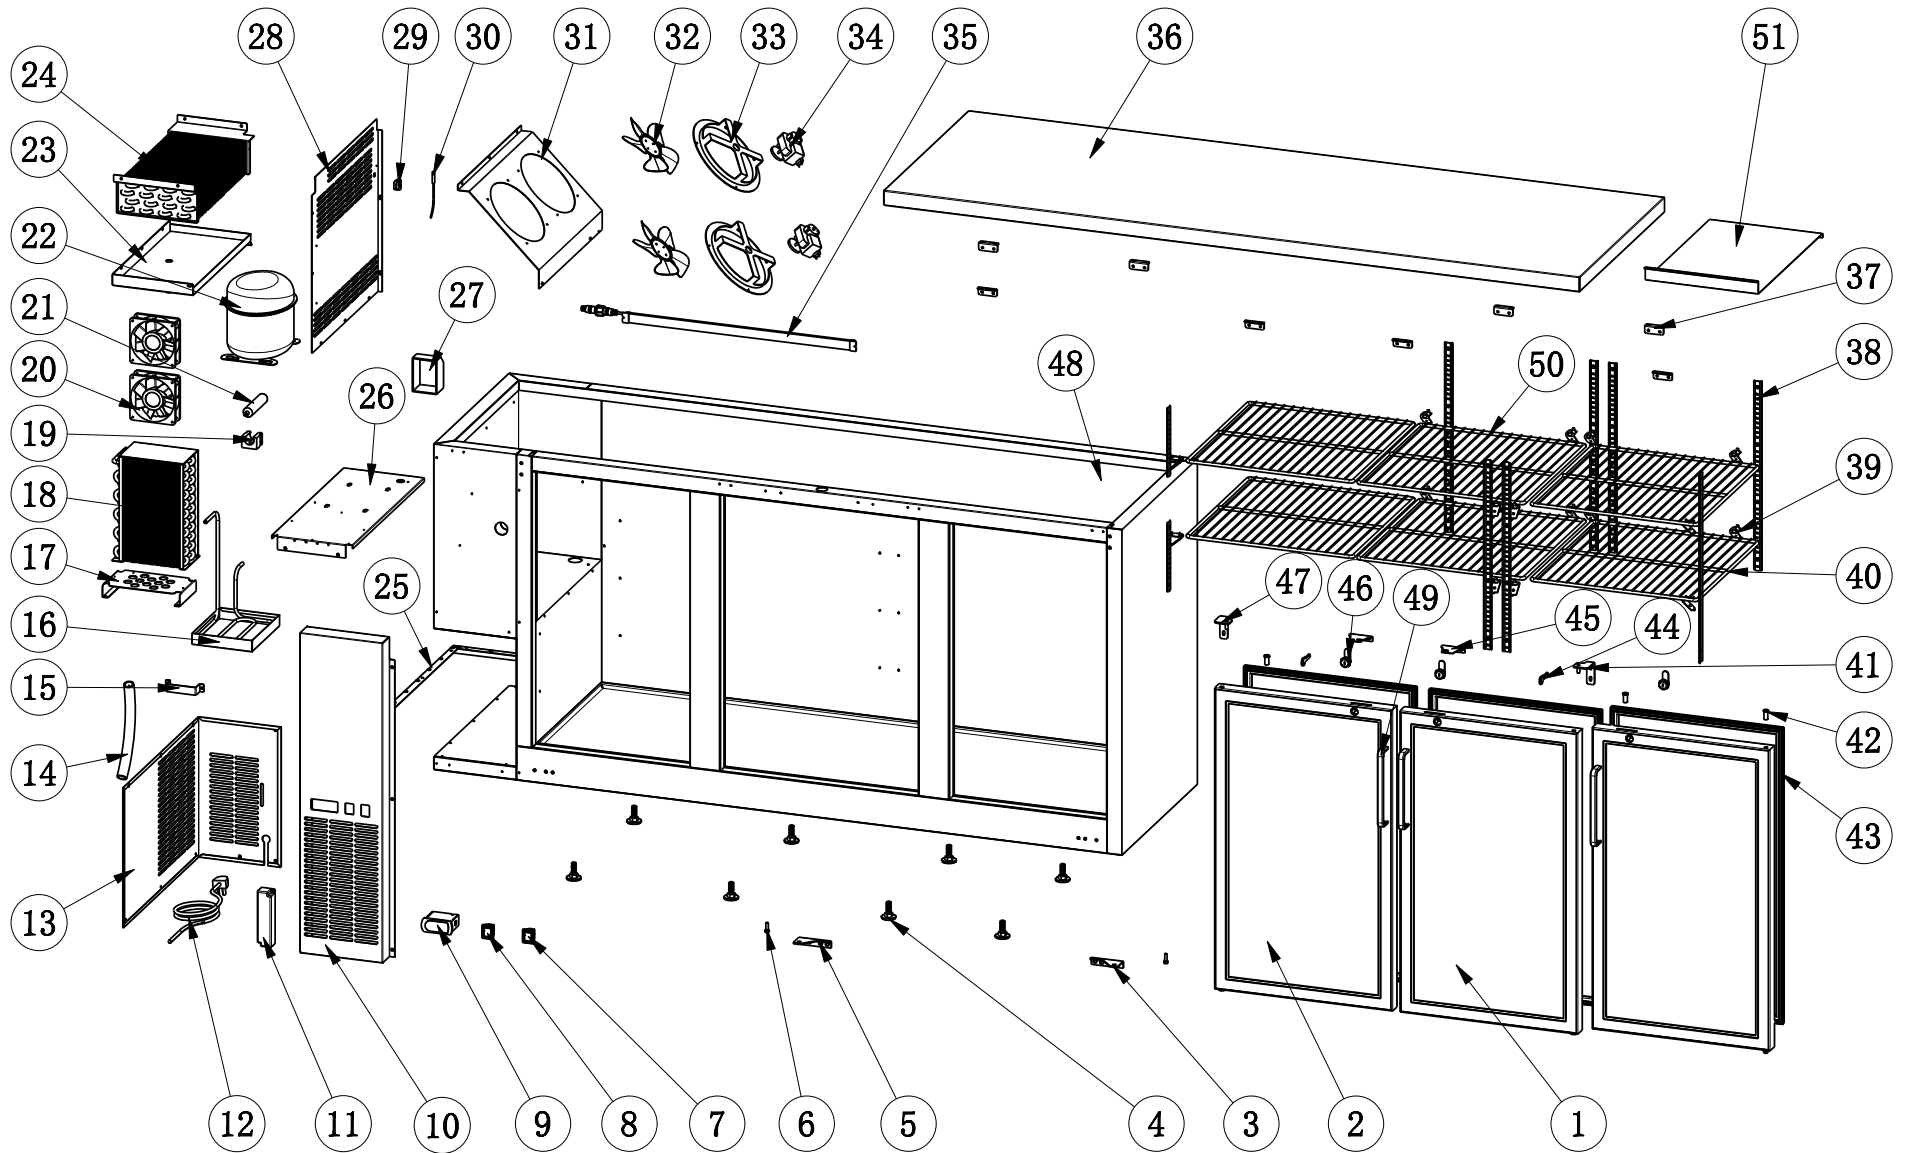

EBB72-24GX

Part Listing for EBB72-24GX

Ref #	Part Number	Description	Qty
1	X14201010017	RIGHT GLASS DOOR	2
2	X14201010018	LEFT GLASS DOOR	1
3	X12517140004	BOTTOM RIGHT HINGE	2
4	X12534030002	LEVELING FEET	8
4.1	X12533040010	3" CASTER WITHOUT BRAKE	2
4.1	X12533040015	3" CASTER WITH BRAKE	2
5	X12517140005	BOTTOM LEFT HINGE	1
6	X12515030002	BOTTOM HINGE AXIS	3
7	X17749211297	POWER SWITCH	1
8	X17749180002	LED LIGHT SWITCH	1
9	X17505200002	THERMOSTAT	1
10	X2199001084	CONTROL PANNEL	1
11	X22753530013	LED POWER SUPPLY	1
12	X17664640064	POWER CORD	1
13	X2199001085	BACK GRILL	1
14	X15818180020	DRAIN HOSE	1
15	X2199001086	HANDLE OF COMPRESSOR INSTALLATION BOARD	1
16	X16316130005	OUTER DRAIN PAN	1
17	X2199001087	CONDENSER INSTALLATION BOARD	1
18	X17304110150	CONDENSER	1
19	X16357020026	FILTER FIXER	1
20	X22752520021	CONDENSER FAN MOTOR	2
21	X17111250195	FILTER	1
22	X17202163121	COMPRESSOR	1
23	X2199001088	INNER DRAIN PAN	1
24	X17405080340	EVAPORATOR	1

Ref #	Part Number	Description	Qty
25	X2199001089	FIXED MOUNTS FOR BACK GRILL	1
26	X2199001090	COMPRESSOR INSTALLATION BOARD	11
27	X51330045501	COMPRESSOR COMPONENT	1
28	X2199001100	EVAPORATOR COVER	1
29	X16357060003	TEMPERATURE PROBE FIXER	1
30	X17649490016	TEMPERATURE PROBE	1
31	X2199001092	EVAPORATOR FAN INSTALLATION BOARD	1
32	X16381738082	EVAPORATOR FAN BLADE	2
33	X12504050201	EVAPORATOR FAN HOLDER	2
34	X22752520007	EVAPORATOR FAN MOTOR	2
35	X17740410069	LED LIGHT	1
36	X2199001101	TOP BOARD	1
37	X2199001094	TOP BOARD FIXER	8
38	X2199001095	K STRIP	12
39	X5302000003	K CLIP	24
40	X12502460601	SHELF/LEFT AND RIGHT	4
41	X2199001096	UPPER RIGHT HINGE	2
42	X16353010008	AXIS COVER	6
43	X16401000072	GASKET	3
44	X12546460001	KEY	3
45	X2199001097	LOCK PLATE	3
46	X12546310004	LOCK	3
47	X2199001098	UPPER LIGHT HINGE	1
49	X12526260021	GLASS DOOR HANDLE	3
50	X12502460522	MIDDLE SHELF	2
51	X2199001116	AIR DEFLECTOR	1