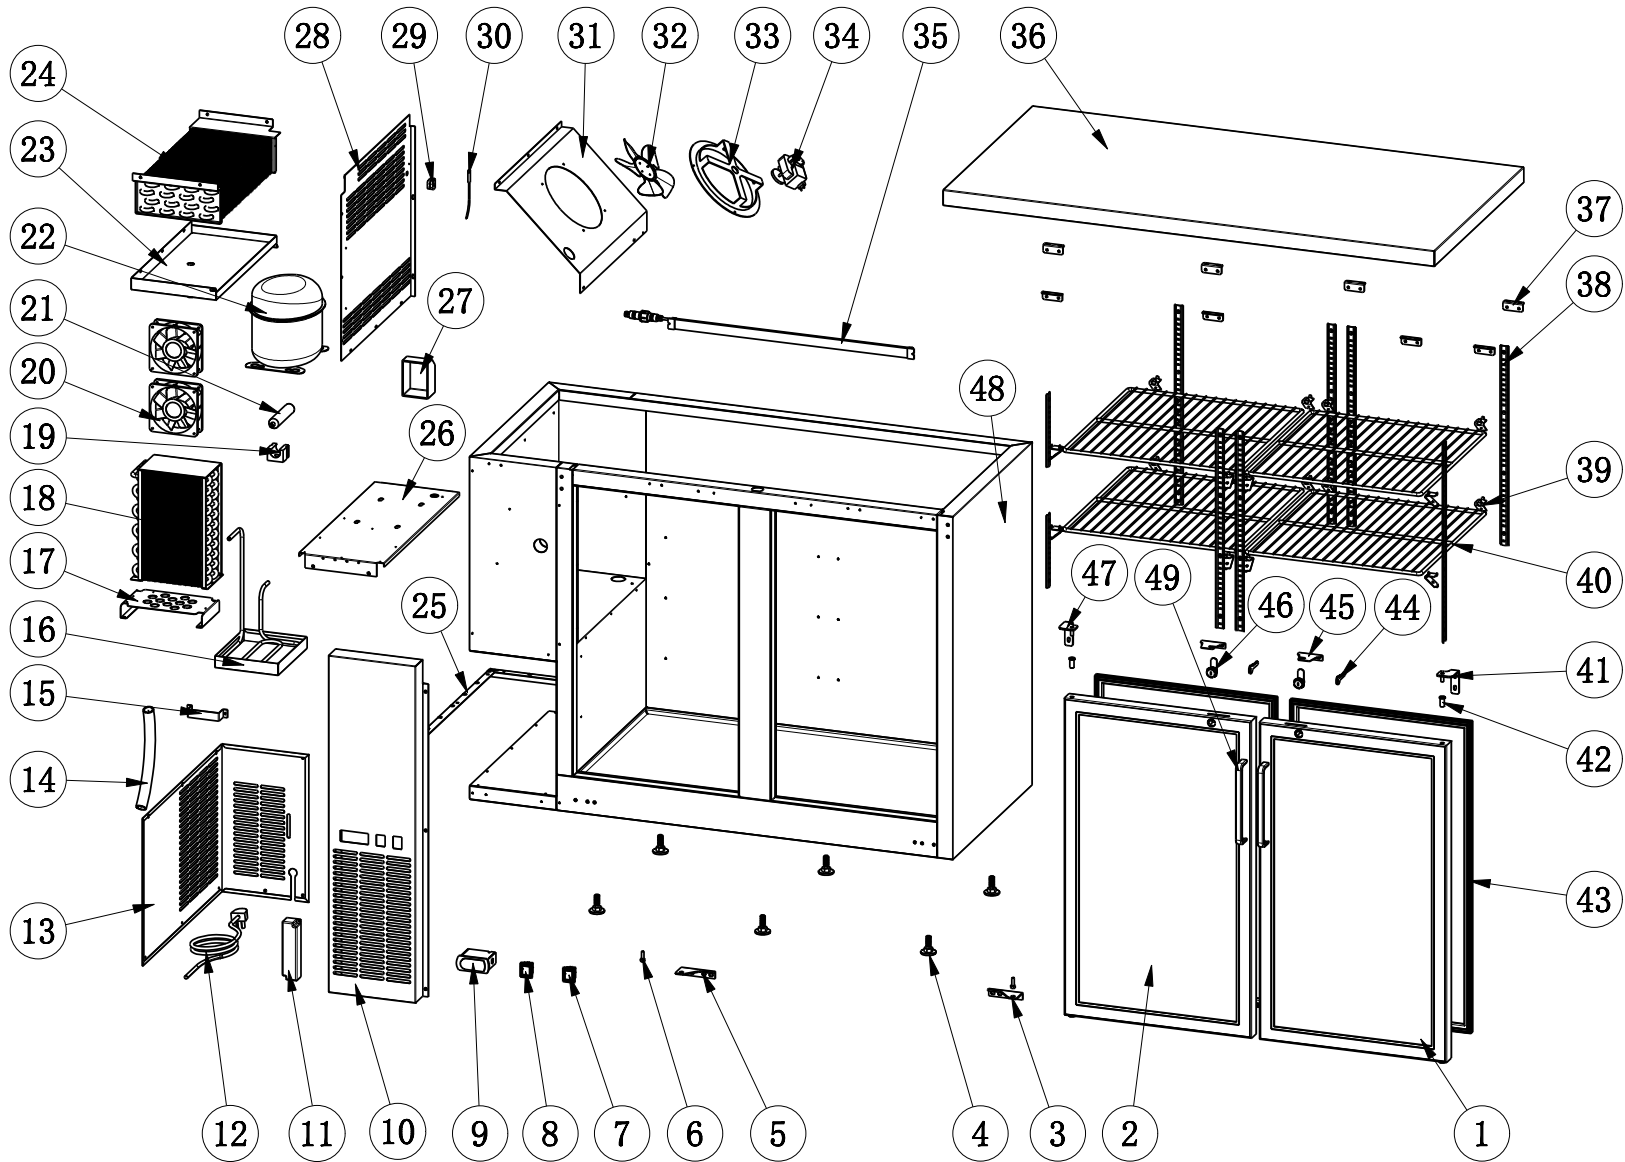

## PART LIST FOR 24" DEPTH BACK BAR BOTTLE COOLER SOLID DOOR AND GLASS DOOR

For Parts Call 704-900-2068, Option #2

**EBB49-24X**

## Parts Listing for EBB49-24X

Ref #	Part Number	Description	Qty	Ref #	Part Number	Description	Qty
1	X2199001324	RIGHT DOOR	1	24	X17405080340	EVAPORATOR	1
2	X2199001325	LEFT DOOR	1	25	X2199001089	FIXED MOUNTS FOR BACK GRILL	1
3	X12517140004	BOTTOM RIGHT HINGE	1	26	X2199001090	COMPRESSOR INSTALLATION BOARD	11
4	X12534030002	LEVELING FEET	6	27	X51330049301	COMPRESSOR COMPONENT	1
4.1	X12533040010	3" CASTER WITHOUT BRAKE	2	28	X2199001091	EVAPORATOR COVER	1
4.1	X12533040015	3" CASTER WITH BRAKE	2	29	X16357060003	TEMPERATURE PROBE FIXER	1
5	X12517140005	BOTTOM LEFT HINGE	1	30	X17649490013	TEMPERATURE PROBE	1
6	X12517010001	BOTTOM HINGE AXIS	2	31	X2199001092	EVAPORATOR FAN INSTALLATION BOARD	1
7	X17749211297	POWER SWITCH	1	32	X16381738082	EVAPORATOR FAN BLADE	1
8	X17749180002	LED LIGHT SWITCH	1	33	X12504050201	EVAPORATOR FAN HOLDER	1
9	X17505200002	THERMOSTAT (XR03CX-4N0F1/115V)	1	34	X22752520007	EVAPORATOR FAN MOTOR	1
10	X2199001084	CONTROL PANEL	1	35	X17740410069	LED LIGHT	1
11	X22753530013	LED POWER SUPPLY	1	36	X2199001093	TOP BOARD	1
12	X17664640064	POWER CORD	1	37	X2199001094	TOP BOARD FIXER	8
13	X2199001085	BACK GRILL	1	38	X2199001095	K STRIP	8
14	X15818180020	DRAIN HOSE	1	39	X5302000003	K CLIP	16
15	X2199001086	HANDLE OF COMPRESSOR INSTALLATION BOARD	1	40	X12502448461	SHELF	4
16	X16316130005	OUTER DRAIN PAN	1	41	X2199001096	UPPER RIGHT HINGE	1
17	X2199001087	CONDENSER INSTALLATION BOARD	1	42	X16353010008	AXIS COVER	4
18	X17304110150	CONDENSER	1	43	X16401440763	GASKET	2
19	X16357020026	FILTER FIXER	1	44	X12546310002	KEY	2
20	X1003001114715	CONDENSER FAN MOTOR	2	45	X2199001097	LOCK PLATE	2
21	X17111250195	FILTER	1	46	X12546100952	LOCK	2
22	X17202163117	COMPRESSOR	1	47	X2199001098	UPPER LIGHT HINGE	1
23	X2199001088	INNER DRAIN PAN	1	49	X16337030003	DOOR HANDLE	2