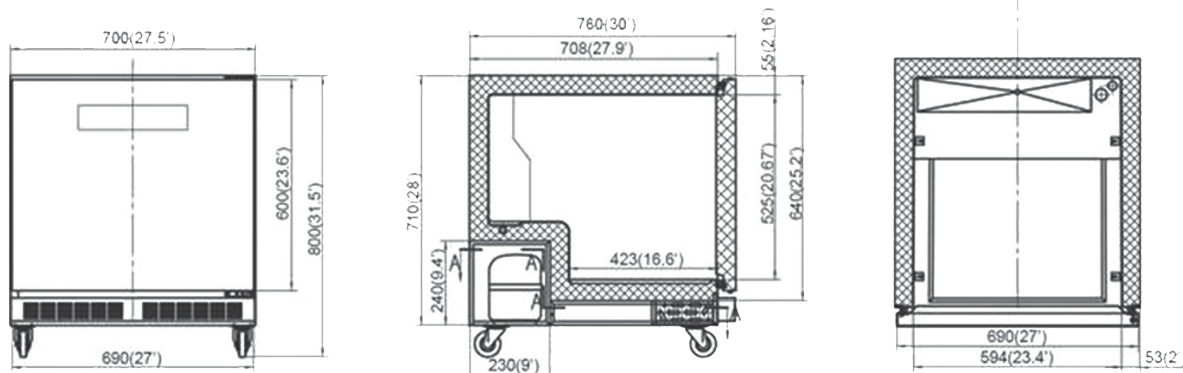

Series "A"

Undercounter Refrigerators and Freezers

Model	Size
UR27-L-HC	27" Unit
UF27-L-HC	27" Unit

STANDARD FEATURES

- 31.5" height
- Stainless steel front & sides
- For stainless steel interior, add "-SI" to model number. Example UR27-L-SI-HC
- Self closing doors remain open past 90°
- Environmentally friendly R600A (UR) and R290A (UF)
- EZ slide out condenser
- Whisper quiet
- Solid construction
- Full length integrated door handle
- Casters with two front brakes
- Cool air intake
- 2" clearance back and 0" sides

Model	Doors	Cabinet Dim (inches)			HP	Voltage	Amps	NEMA Plug	Cord Length	Grated Weight
		L	D	H						
UR27-L-HC	1	27.5	30	31.5	1/8	115/60/1	2	5-15P	10	243
UF27-L-HC	1	27.5	30	31.5	1/4	115/60/1	3.5	5-15P	10	243