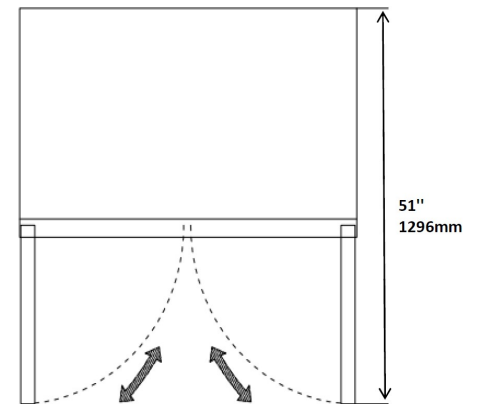

*Not suitable for installation in a non-commercial or residential applications.

Items	Description	Items	Description
Front, top & sides	Stainless steel	Temperature control	Solid state thermostat/Digital display
Doors	Stainless steel	Approvals	ETL LISTED
External back	Aluminum	Refrigerating system	Capillary tube
Cabinet interior	Aluminum	Refrigerant	R290
Interior floor	Stainless steel	Temperature range	-8°F to 0°F
Insulation	Polyurethane (CFC free)	Evaporator	Powder coated aluminum/copper
Shelves	Heavy duty, PVC coating	Condensing unit	Bottom mounted

CONFORMS TO NSF/ANSI STD 7

REFRIGERATION

DETAILS AND DIMENSIONS

EWTF27X

Side View Same For All

EWTF36X

EWTF36X & EWTF47X

EWTF47X

EWTF60X

EWTF60X

Model	Doors	Shelves	Cabinet Dim (inches)			HP	Voltage	Amps	NEMA Plug	Cord Length	Ship Weight
			L	D	H						
EWTF27X	1	1	27	29.5	38.75	1/5	115/60/1	2.1	5-15P	10	243
EWTF36X	2	2	36.25	29.5	38.75	1/5	115/60/1	4.5	5-15P	10	255
EWTF47X	2	2	47.25	29.5	38.75	1/4	115/60/1	3.1	5-15P	10	327
EWTF60X	2	2	60.2	29.5	38.75	1/2	115/60/1	5.0	5-15P	10	335