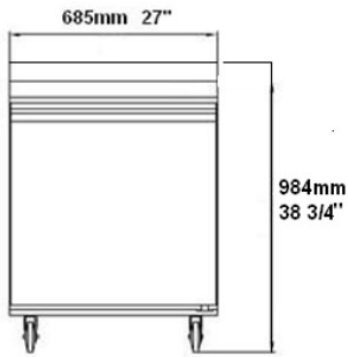

Series "B"

Worktop Freezer Units

Model	Size
EWTF27X	29" Unit
EWTF36X	36" Unit
EWTF47X	47" Unit
EWTF60X	60" Unit

STANDARD FEATURES

- Stainless steel exterior, aluminum interior and back.
- Stainless Interior available - add suffix "-SI" to the model number. i.e. EWTF27X-SI
- Refrigeration system keeps food at safe temperatures between -8°F and 0°F
- Self-Closing doors with 90 degree stay-open feature.
- Shelves: Adjustable heavy-duty PVC coated shelves.
- Electronic control system makes it easy to adjust temperature set point and defrost frequency.
- Pre-installed 4" swivel casters with brakes.
- Easy to access condenser coil for cleaning and service.
- Uses R290 refrigerant, which is eco-friendly and more efficient.
- Warranty: Two year parts & labor warranty, and additional three years on compressor.

*Not suitable for installation in a non-commercial or residential applications.

Items	Description	Items	Description
Front, top & sides	Stainless steel	Temperature control	Solid state thermostat/Digital display
Doors	Stainless steel	Approvals	ETL LISTED
External back	Aluminum	Refrigerating system	Capillary tube
Cabinet interior	Aluminum	Refrigerant	R290
Interior floor	Stainless steel	Temperature range	-8°F to 0°F
Insulation	Polyurethane (CFC free)	Evaporator	Powder coated aluminum/copper
Shelves	Heavy duty, PVC coating	Condensing unit	Bottom mounted

CONFORMS TO NSF/ANSI STD 7

REFRIGERATION

DETAILS AND DIMENSIONS

EWTF27X

Side View Same For All

EWTF36X

EWTF36X & EWTF47X

EWTF47X

EWTF60X

EWTF60X

Model	Doors	Shelves	Cabinet Dim (inches)			HP	Voltage	Amps	NEMA Plug	Cord Length	Ship Weight
			L	D	H						
EWTF27X	1	1	27	29.5	38.75	1/5	115/60/1	2.1	5-15P	10	243
EWTF36X	2	2	36.25	29.5	38.75	1/5	115/60/1	4.5	5-15P	10	255
EWTF47X	2	2	47.25	29.5	38.75	1/4	115/60/1	3.1	5-15P	10	327
EWTF60X	2	2	60.2	29.5	38.75	1/2	115/60/1	5.0	5-15P	10	335