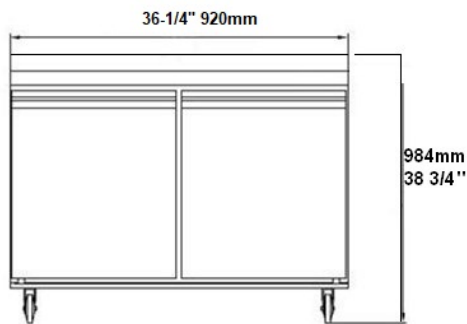

Series "B"

Worktop Freezer Units

Model	Size
EWTF27X	29" Unit
EWTF36X	36" Unit
EWTF47X	47" Unit
EWTF60X	60" Unit

STANDARD FEATURES

- Stainless steel exterior, aluminum interior and back.
- Stainless Interior available - add suffix "-SI" to the model number. i.e. EWTF27X-SI
- Refrigeration system keeps food at safe temperatures between -8°F and 0°F
- Self-Closing doors with 90 degree stay-open feature.
- Shelves: Adjustable heavy-duty PVC coated shelves.
- Electronic control system makes it easy to adjust temperature set point and defrost frequency.
- Pre-installed 4" swivel casters with brakes.
- Easy to access condenser coil for cleaning and service.
- Uses R290 refrigerant, which is eco-friendly and more efficient.
- Warranty: Two year parts & labor warranty, and additional three years on compressor.

CONFORMS TO NSF/ANSI STD 7

REFRIGERATION

DETAILS AND DIMENSIONS

EWTF27X

Side View Same For All

EWTF36X

EWTF36X & EWTF47X

EWTF47X

EWTF60X

EWTF60X

Model	Doors	Shelves	Cabinet Dim (inches)			HP	Voltage	Amps	NEMA Plug	Cord Length	Ship Weight
			L	D	H						
EWTF27X	1	1	27	29.5	38.75	1/5	115/60/1	2.1	5-15P	10	243
EWTF36X	2	2	36.25	29.5	38.75	1/5	115/60/1	4.5	5-15P	10	255
EWTF47X	2	2	47.25	29.5	38.75	1/4	115/60/1	3.1	5-15P	10	327
EWTF60X	2	2	60.2	29.5	38.75	1/2	115/60/1	5.0	5-15P	10	335