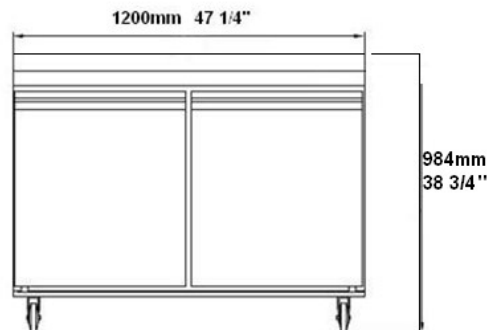

*Not suitable for installation in a non-commercial or residential applications.

Items	Description	Items	Description
Front, top & sides	Stainless steel	Temperature control	Solid state thermostat/Digital display
Doors	Stainless steel	Approvals	ETL LISTED
External back	Aluminum	Refrigerating system	Capillary tube
Cabinet interior	Aluminum	Refrigerant	R290
Interior floor	Stainless steel	Temperature range	-8°F to 0°F
Insulation	Polyurethane (CFC free)	Evaporator	Powder coated aluminum/copper
Shelves	Heavy duty, PVC coating	Condensing unit	Bottom mounted

CONFORMS TO NSF/ANSI STD 7

REFRIGERATION

DETAILS AND DIMENSIONS

EWTF27X

Side View Same For All

EWTF36X

EWTF36X & EWTF47X

EWTF47X

EWTF60X

EWTF60X

Model	Doors	Shelves	Cabinet Dim (inches)			HP	Voltage	Amps	NEMA Plug	Cord Length	Ship Weight
			L	D	H						
EWTF27X	1	1	27	29.5	38.75	1/5	115/60/1	2.1	5-15P	10	243
EWTF36X	2	2	36.25	29.5	38.75	1/5	115/60/1	4.5	5-15P	10	255
EWTF47X	2	2	47.25	29.5	38.75	1/4	115/60/1	3.1	5-15P	10	327
EWTF60X	2	2	60.2	29.5	38.75	1/2	115/60/1	5.0	5-15P	10	335