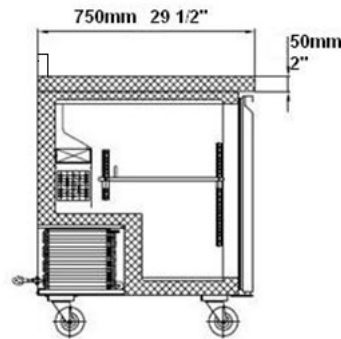

CONFORMS TO NSF/ANSI STD 7

REFRIGERATION

DETAILS AND DIMENSIONS

EWTF27X

Side View Same For All

EWTF36X

EWTF36X & EWTF47X

EWTF47X

EWTF60X

EWTF60X

Model	Doors	Shelves	Cabinet Dim (inches)			HP	Voltage	Amps	NEMA Plug	Cord Length	Ship Weight
			L	D	H						
EWTF27X	1	1	27	29.5	38.75	1/5	115/60/1	2.1	5-15P	10	243
EWTF36X	2	2	36.25	29.5	38.75	1/5	115/60/1	4.5	5-15P	10	255
EWTF47X	2	2	47.25	29.5	38.75	1/4	115/60/1	3.1	5-15P	10	327
EWTF60X	2	2	60.2	29.5	38.75	1/2	115/60/1	5.0	5-15P	10	335