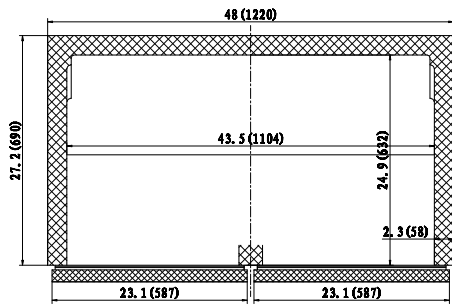

*Not suitable for installation in a non-commercial or residential applications.

Items	Description	Items	Description
Front, top & sides	Stainless steel	Temperature control	Solid state thermostat/Digital display
Doors	Stainless steel / ABS liner	Approvals	ETL Listed
External back	Aluminum	Refrigerating system	Capillary tube
Cabinet interior	ABS	Refrigerant	R600A
Interior floor	Stainless steel	Temperature range	34°F to 38°F
Insulation	Polyurethane (CFC free)	Evaporator	Powder coated aluminum/copper
Shelves	Heavy duty, PVC coating	Condensing unit	Rear mounted

CONFORMS TO NSF/ANSI STD 7

Customer Service (704) 900-2068 - www.entree.biz - greatfoods@entree.biz

Intertek

Intertek

REFRIGERATION

DETAILS AND DIMENSIONS

Model	Doors	Shelves	Cabinet Dim (inches)			HP	Voltage	Amps	NEMA Plug	Cord Length	Crated Weight
			L	D	H						
UR27-ES-HC	1	1	27.8	29.9	35.5	3/8	115/60/1	1.5	5-15P	10	243
UR48-ES-HC	2	2	48.2	29.9	35.5	3/8	115/60/1	3.0	5-15P	10	300
UR61-ES-HC	2	2	61.2	29.9	35.5	3/8	115/60/1	3.0	5-15P	10	330
UR72-HC	3	3	71.7	29.9	35.5	3/8	115/60/1	3.5	5-15P	10	380