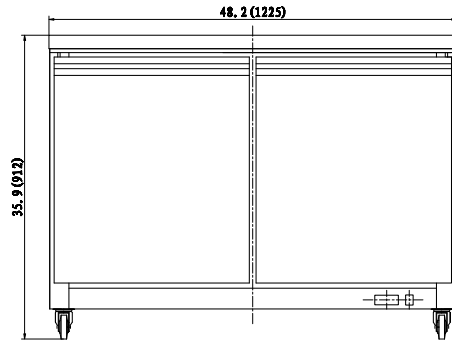

CONFORMS TO NSF/ANSI STD 7

Customer Service (704) 900-2068 - www.entree.biz - greatfoods@entree.biz

Intertek

Intertek

REFRIGERATION

DETAILS AND DIMENSIONS

Model	Doors	Shelves	Cabinet Dim (inches)			HP	Voltage	Amps	NEMA Plug	Cord Length	Crated Weight
			L	D	H						
UR27-ES-HC	1	1	27.8	29.9	35.5	3/8	115/60/1	1.5	5-15P	10	243
UR48-ES-HC	2	2	48.2	29.9	35.5	3/8	115/60/1	3.0	5-15P	10	300
UR61-ES-HC	2	2	61.2	29.9	35.5	3/8	115/60/1	3.0	5-15P	10	330
UR72-HC	3	3	71.7	29.9	35.5	3/8	115/60/1	3.5	5-15P	10	380