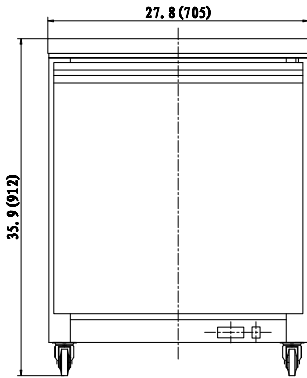

CONFORMS TO NSF/ANSI STD 7

Customer Service (704) 900-2068 - www.entree.biz - greatfoods@entree.biz

Intertek

Intertek

REFRIGERATION

DETAILS AND DIMENSIONS

Model	Doors	Shelves	Cabinet Dim (inches)			HP	Voltage	Amps	NEMA Plug	Cord Length	Crated Weight
			L	D	H						
UR27-ES-HC	1	1	27.8	29.9	35.5	3/8	115/60/1	1.5	5-15P	10	243
UR48-ES-HC	2	2	48.2	29.9	35.5	3/8	115/60/1	3.0	5-15P	10	300
UR61-ES-HC	2	2	61.2	29.9	35.5	3/8	115/60/1	3.0	5-15P	10	330
UR72-HC	3	3	71.7	29.9	35.5	3/8	115/60/1	3.5	5-15P	10	380