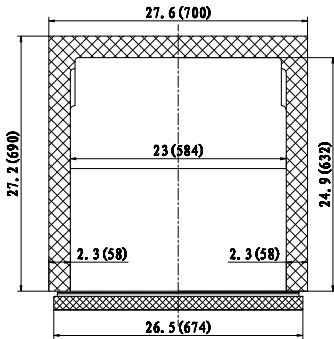

*Not suitable for installation in a non-commercial or residential applications.

Items	Description	Items	Description
Front, top & sides	Stainless steel	Temperature control	Solid state thermostat/Digital display
Doors	Stainless steel / ABS liner	Approvals	ETL Listed
External back	Aluminum	Refrigerating system	Capillary tube
Cabinet interior	ABS	Refrigerant	R600A
Interior floor	Stainless steel	Temperature range	34°F to 38°F
Insulation	Polyurethane (CFC free)	Evaporator	Powder coated aluminum/copper
Shelves	Heavy duty, PVC coating	Condensing unit	Rear mounted

CONFORMS TO NSF/ANSI STD 7

Customer Service (704) 900-2068 - www.entree.biz - greatfoods@entree.biz

Intertek

Intertek

REFRIGERATION

DETAILS AND DIMENSIONS

Model	Doors	Shelves	Cabinet Dim (inches)			HP	Voltage	Amps	NEMA Plug	Cord Length	Crated Weight
			L	D	H						
UR27-ES-HC	1	1	27.8	29.9	35.5	3/8	115/60/1	1.5	5-15P	10	243
UR48-ES-HC	2	2	48.2	29.9	35.5	3/8	115/60/1	3.0	5-15P	10	300
UR61-ES-HC	2	2	61.2	29.9	35.5	3/8	115/60/1	3.0	5-15P	10	330
UR72-HC	3	3	71.7	29.9	35.5	3/8	115/60/1	3.5	5-15P	10	380