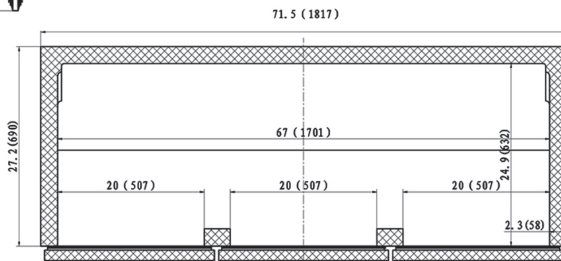

CONFORMS TO NSF/ANSI STD 7

Customer Service (704) 900-2068 - www.entree.biz - greatfoods@entree.biz

Intertek

Intertek

REFRIGERATION

DETAILS AND DIMENSIONS

Model	Doors	Shelves	Cabinet Dim (inches)			HP	Voltage	Amps	NEMA Plug	Cord Length	Crated Weight
			L	D	H						
UR27-ES-HC	1	1	27.8	29.9	35.5	3/8	115/60/1	1.5	5-15P	10	243
UR48-ES-HC	2	2	48.2	29.9	35.5	3/8	115/60/1	3.0	5-15P	10	300
UR61-ES-HC	2	2	61.2	29.9	35.5	3/8	115/60/1	3.0	5-15P	10	330
UR72-HC	3	3	71.7	29.9	35.5	3/8	115/60/1	3.5	5-15P	10	380