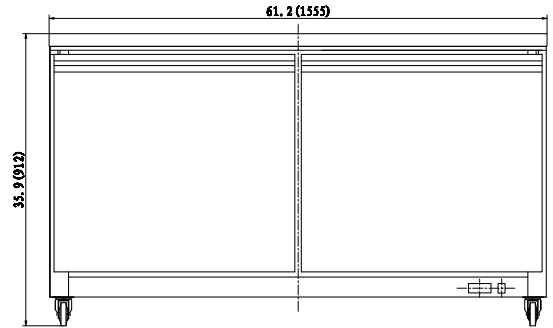

CONFORMS TO NSF/ANSI STD 7

Customer Service (704) 900-2068 - www.entree.biz - greatfoods@entree.biz

Intertek

Intertek

REFRIGERATION

DETAILS AND DIMENSIONS

Model	Doors	Shelves	Cabinet Dim (inches)			HP	Voltage	Amps	NEMA Plug	Cord Length	Crated Weight
			L	D	H						
UR27-ES-HC	1	1	27.8	29.9	35.5	3/8	115/60/1	1.5	5-15P	10	243
UR48-ES-HC	2	2	48.2	29.9	35.5	3/8	115/60/1	3.0	5-15P	10	300
UR61-ES-HC	2	2	61.2	29.9	35.5	3/8	115/60/1	3.0	5-15P	10	330
UR72-HC	3	3	71.7	29.9	35.5	3/8	115/60/1	3.5	5-15P	10	380