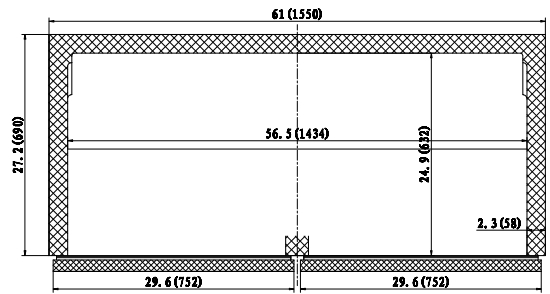

*Not suitable for installation in a non-commercial or residential applications.

Items	Description	Items	Description
Front, top & sides	Stainless steel	Temperature control	Solid state thermostat/Digital display
Doors	Stainless steel / ABS liner	Approvals	ETL Listed
External back	Aluminum	Refrigerating system	Capillary tube
Cabinet interior	ABS	Refrigerant	R600A
Interior floor	Stainless steel	Temperature range	34°F to 38°F
Insulation	Polyurethane (CFC free)	Evaporator	Powder coated aluminum/copper
Shelves	Heavy duty, PVC coating	Condensing unit	Rear mounted

CONFORMS TO NSF/ANSI STD 7

Customer Service (704) 900-2068 - www.entree.biz - greatfoods@entree.biz

Intertek

Intertek

REFRIGERATION

DETAILS AND DIMENSIONS

Model	Doors	Shelves	Cabinet Dim (inches)			HP	Voltage	Amps	NEMA Plug	Cord Length	Crated Weight
			L	D	H						
UR27-ES-HC	1	1	27.8	29.9	35.5	3/8	115/60/1	1.5	5-15P	10	243
UR48-ES-HC	2	2	48.2	29.9	35.5	3/8	115/60/1	3.0	5-15P	10	300
UR61-ES-HC	2	2	61.2	29.9	35.5	3/8	115/60/1	3.0	5-15P	10	330
UR72-HC	3	3	71.7	29.9	35.5	3/8	115/60/1	3.5	5-15P	10	380