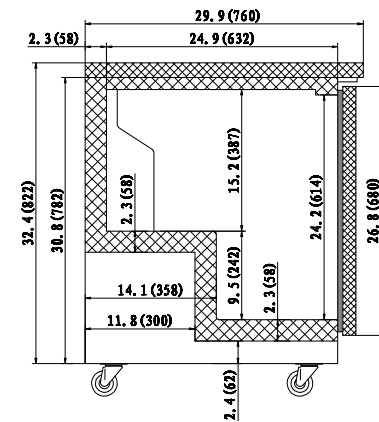

*Not suitable for installation in a non-commercial or residential applications.

Items	Description	Items	Description
Front, top & sides	Stainless steel	Temperature control	Solid state thermostat/Digital display
Doors	Stainless steel / ABS liner	Approvals	ETL Listed
External back	Aluminum	Refrigerating system	Capillary tube
Cabinet interior	ABS	Refrigerant	R600A
Interior floor	Stainless steel	Temperature range	34°F to 38°F
Insulation	Polyurethane (CFC free)	Evaporator	Powder coated aluminum/copper
Shelves	Heavy duty, PVC coating	Condensing unit	Rear mounted

CONFORMS TO NSF/ANSI STD 7

Customer Service (704) 900-2068 - www.entree.biz - greatfoods@entree.biz

Intertek

Intertek

REFRIGERATION

DETAILS AND DIMENSIONS

Model	Doors	Shelves	Cabinet Dim (inches)			HP	Voltage	Amps	NEMA Plug	Cord Length	Crated Weight
			L	D	H						
UR27-ES-HC	1	1	27.8	29.9	35.5	3/8	115/60/1	1.5	5-15P	10	243
UR48-ES-HC	2	2	48.2	29.9	35.5	3/8	115/60/1	3.0	5-15P	10	300
UR61-ES-HC	2	2	61.2	29.9	35.5	3/8	115/60/1	3.0	5-15P	10	330
UR72-HC	3	3	71.7	29.9	35.5	3/8	115/60/1	3.5	5-15P	10	380