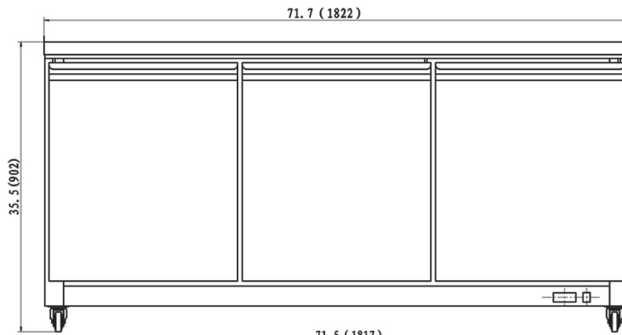

CONFORMS TO NSF/ANSI STD 7

Customer Service (704) 900-2068 - www.entree.biz - greatfoods@entree.biz

Intertek

Intertek

REFRIGERATION

DETAILS AND DIMENSIONS

Model	Doors	Shelves	Cabinet Dim (inches)			HP	Voltage	Amps	NEMA Plug	Cord Length	Crated Weight
			L	D	H						
UR27-ES-HC	1	1	27.8	29.9	35.5	3/8	115/60/1	1.5	5-15P	10	243
UR48-ES-HC	2	2	48.2	29.9	35.5	3/8	115/60/1	3.0	5-15P	10	300
UR61-ES-HC	2	2	61.2	29.9	35.5	3/8	115/60/1	3.0	5-15P	10	330
UR72-HC	3	3	71.7	29.9	35.5	3/8	115/60/1	3.5	5-15P	10	380