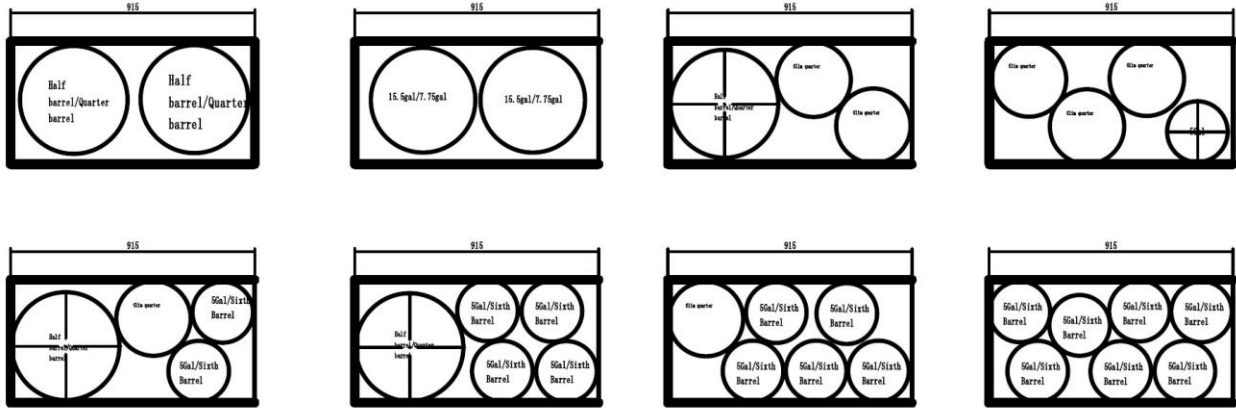

# Beer Dispenser Keg Layout

For Model BCBD1-SI-HC

For Models BCBC2-1-SI-HC and BCBD2-2-SI-HC

For Models BCBD3-1-SI-HC and BCBC3-2-SI-HC