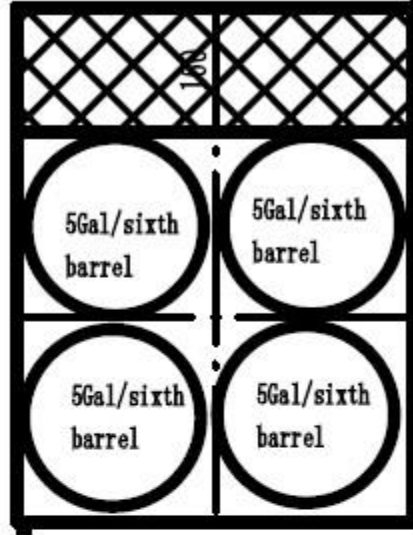

# Beer Dispenser Keg Layout

For Model BCBD1-SI-HC

For Models BCBC2-1-SI-HC and BCBD2-2-SI-HC

For Models BCBD3-1-SI-HC and BCBC3-2-SI-HC