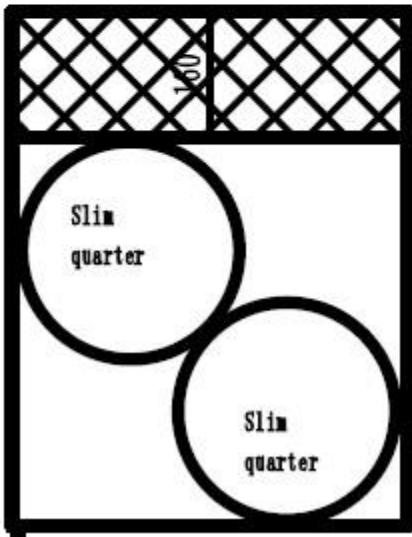

# Beer Dispenser Keg Layout

For Model BCBD1-SI-HC

For Models BCBC2-1-SI-HC and BCBD2-2-SI-HC

For Models BCBD3-1-SI-HC and BCBC3-2-SI-HC