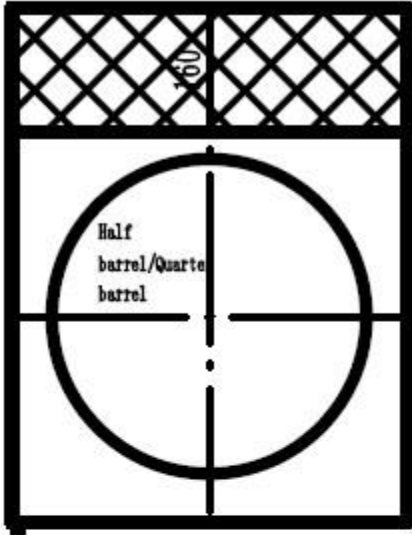

# Beer Dispenser Keg Layout

For Model BCBD1-SI-HC

For Models BCBC2-1-SI-HC and BCBD2-2-SI-HC

For Models BCBD3-1-SI-HC and BCBC3-2-SI-HC