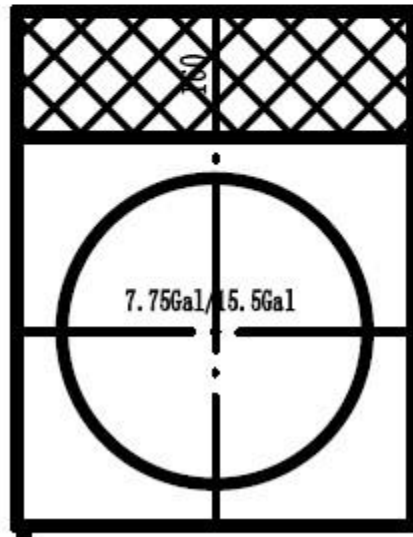

# Beer Dispenser Keg Layout

For Model BCBD1-SI-HC

For Models BCBC2-1-SI-HC and BCBD2-2-SI-HC

For Models BCBD3-1-SI-HC and BCBC3-2-SI-HC