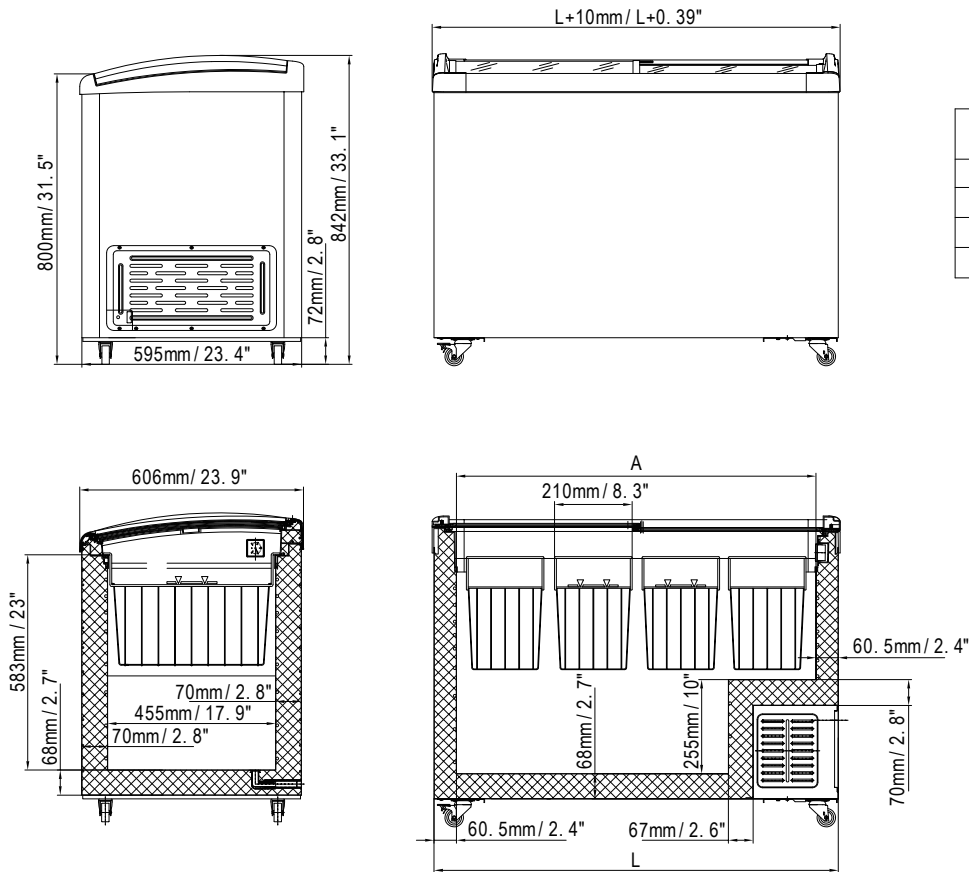

Items	Description
Temperature control	Mechanical 1 to 7 is the coldest
Comply to standard	ANSI / NSF-7
Refrigerating system	Capillary tube
Refrigerant	R290
Temperature	-15°F to 0°F
Evaporator/Condenser	Aluminum + Copper
Condensing unit	Side mount

Customer Service (704) 900-2068
Email: greatfood@entree.biz Website: www.entree.biz

FREEZERS

DETAILS AND DIMENSIONS

Schematic Drawing

Model No.	L (Body width)	A (inner width)
CA-166A	770mm/30.3"	649mm/25.6"
CA-266A	1095mm/43.1"	974mm/38.3"
CA-296A	1205mm/47.4"	1084mm/42.7"
CA-366A	1425mm/56.1"	1304mm/51.3"