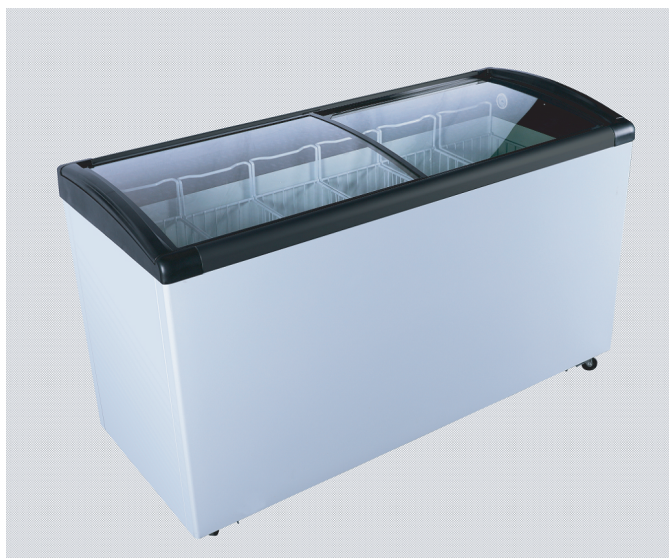

Curved Glass Ice Cream Freezer

Model	Size	Refrigerant
CA-166A	4.0 Cu-Ft	R290
CA-266A	6.7 Cu-Ft	R290
CA-296A	7.6 Cu-Ft	R290
CA-366A	9.3 Cu-Ft	R290

STANDARD FEATURES

- CFC free refrigerant and 2.4" foam insulation
- L.E.D. Interior lighting for better viewing
- Dial Thermostat adjust to -15°F to 0°F
- Drainage is in rear, easy to collect water
- Fast freeze time
- 2 Curved Slide-Top LOW-E Tempered Glass lid for easy view. Door locks & keys included.
- Low noise level
- Internal coved corners, easy to clean
- Baskets: removable PVC coated baskets organize items easily
- Supplied with 4 large swivel casters
- Manual Defrost
- Uses R290 Refrigerant, which is eco-friendly and more efficient
- Warranty: 1 years parts and labor

CONFORMS TO UL STD.NO. 60335-2-89

CERTIFIED TO CSA STD. C22.2 NO. 60335-2-89

CONFORMS TO NSF STD.7

*Not suitable for installation in a non-commercial or residential applications.

Items	Description
External top/side	Curved Glass Sliding Door
Door	LOW-E Tempered Glass w/Lock
External back	White Precoated Aluminum
Cabinet internal	Embossed Aluminum
Internal floor	Embossed Aluminum
Insulation	2.4" foam
Lighting	Interior lighting

Items	Description
Temperature control	Mechanical 1 to 7 is the coldest
Comply to standard	ANSI / NSF-7
Refrigerating system	Capillary tube
Refrigerant	R290
Temperature	-15°F to 0°F
Evaporator/Condenser	Aluminum + Copper
Condensing unit	Side mount