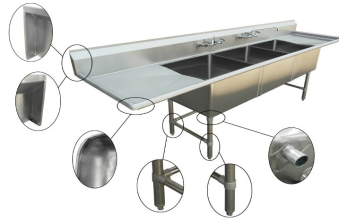

## Center Drain Sink 1 Compartment

### FEATURES:

- 18GA.304S/S sink
- 16GA.galvanized leg and socket, plastic bullet feet
- 3.5" drain basket included

# Center Drain Sink