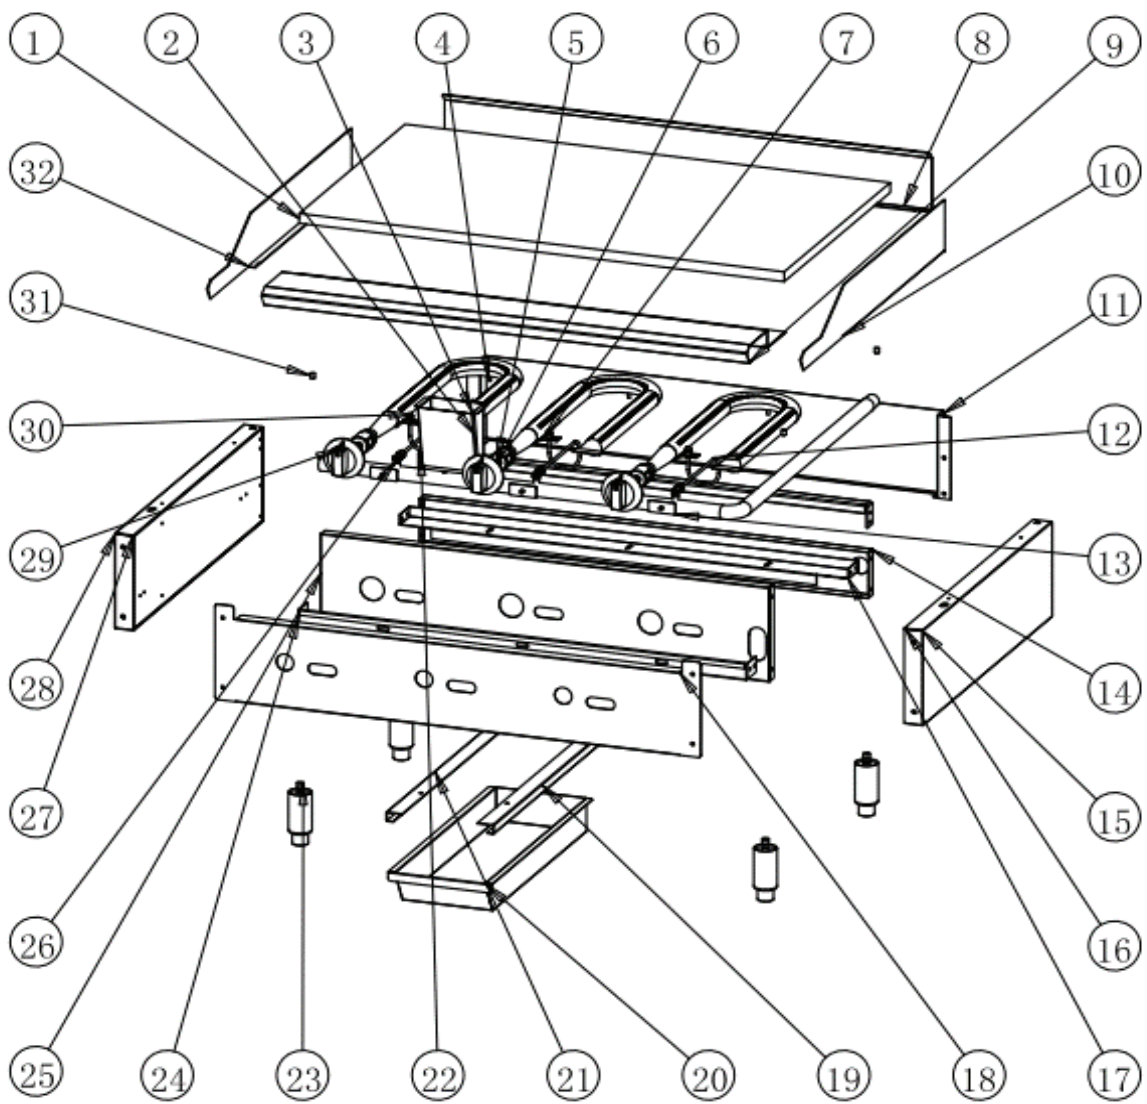

Model GR36

NO.	PART #	DESCRIPTION	QTY
1	N/A	GRIDDLE PLATE	1
2	N/A	DRAIN TUBE (WELDED TO BOTTOM OF FRONT RAIL) (#4, #5 & #6)	1
3	N/A	PART OF WELD ASSY DRAIN TUBE	1
4	GC10001	U-SHAPED BURNER	3
5	GC10052-NAT	ORIFICE HOOD #37 NATURAL GAS	3
5	GC10054-LP	ORIFICE HOOD #51 LP GAS	3*
6	GC10004	GAS VALVE	3
7	N/A	PILOT BRACKET	3
8	N/A	REAR SIDE PANEL	1
9	N/A	FRONT PLATEN	1
10	N/A	RIGHT SIDE SPLASH	1
11	N/A	FLUE PLATE	1
12	N/A	GAS SUPPLY PIPE	1
13	GC10006-36	GAS INLET PIPE	1
14	N/A	LOWER BACK SHROUDING	1
15	N/A	RIGHT SIDE PANEL (HOUSING)	1
16	N/A	RIGHT SIDE PANEL (INNER BOX)	1
17	N/A	BURNER SUPPORT	1
18	GC10047-T	FRONT PANEL	2
19	GC10007-R	RIGHT GUIDE RAIL	1
20	GC10007	GREASE CONTAINER	1
21	GC10007-L	LEFT GUIDE RAIL	1
22	N/A	TOP REAR SUPPORT	1
23	GC10008	4" ADJUSTABLE LEG	4
24	N/A	LOWER FRONT SUPPORT	1
25	N/A	FRONT HEAT SHIELD	1
26	GC10005	PILOT ADJUSTMENT VALVE (NAT & LP)	3
27	N/A	LEFT SIDE BURNER BOX (INNER)	1
28	N/A	LEFT SIDE BURNER BOX (OUTER)	1
29	GC10010	DIAL (ENTRÉE RED)	3
29	GC10010P	DIAL (SUPERA GREEN)	3*
29	GC10010K	CHROME KNOB (KINTERA)	3*
30	GC10003	PILOT	3
30	GC10199	PILOT & TUBING ASSEMBLY	3*
31	GC10011	PILOT PIN	4
32	N/A	LEFT SIDE SPLASH PART OF GRIDDLE WELD ASSEMBLY	1
33*	GC10015	PRESSURE REGULATOR RV48CL-66-0038 (NAT OR LP) (NOT SHOWN)	1