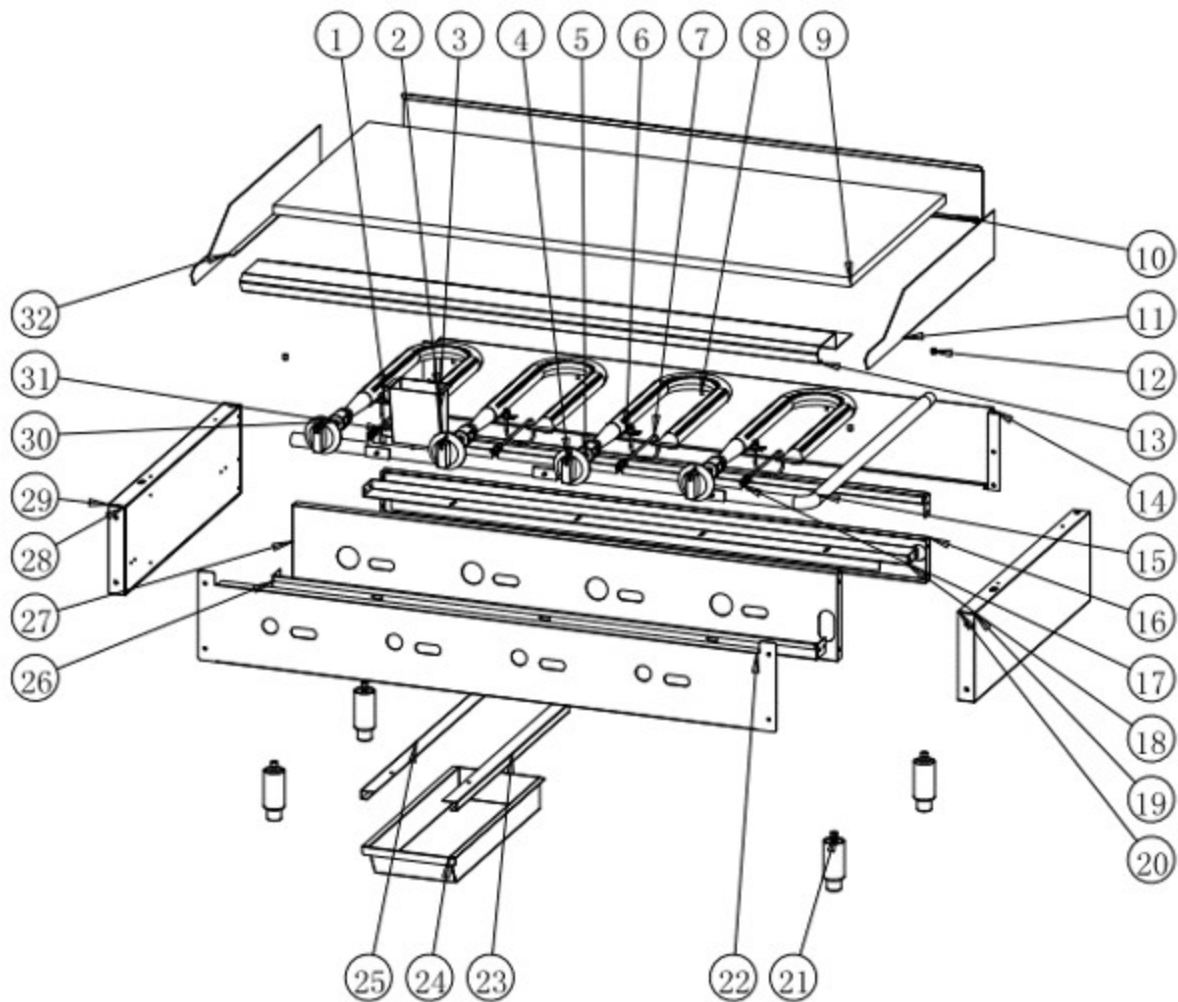

Model GR48

NO.	PART #	DESCRIPTION	QTY
1	GC10003	PILOT	4
1	GC10199	PILOT & TUBING ASSEMBLY	4*
2	N/A	DRAIN TUBE (WELDED TO BOTTOM OF FRONT RAIL) (#4, #5 & #6)	1
3	N/A	PART OF WELD ASSY DRAIN TUBE	1
4	GC10010	DIAL (ENTRÉE RED)	3
4	GC10010P	DIAL (SUPERA GREEN)	3*
4	GC10010K	CHROME KNOB (KINTERA)	3*
5	GC10004	GAS VALVE	4
5	GC10052-NAT	ORIFICE HOOD #37 NATURAL GAS	4*
5	GC10054-LP	ORIFICE HOOD #51 LP GAS	4*
6	N/A	PILOT BRACKET	4
7	N/A	GAS SUPPLY PILOT TUBE	4
8	GC10001	U-SHAPED BURNER	4
9	N/A	GRIDDLE PLATE WELD ASSY	1
10	N/A	SIDE SPLASH PART OF GRIDDLE WELD ASSY	1
11	N/A	SIDE SPLASH PART OF GRIDDLE WELD ASSY	1
12	GC10011	PILOT PIN	4
13	N/A	FRONT DRAIN EDGE PART OF THE GRIDDLE WELD ASSY	1
14	N/A	MAIN BACK	1
15	GC10006-48	GAS INLET PIPE	1
16	N/A	LOWER BACK SHROUDING	1
16	N/A	TOP REAR SUPPORT	1
17	GC10005	PILOT ADJUSTMENT VALVE (NAT & LP)	4
18	N/A	BURNER SUPPORT	1
19	N/A	RIGHT BURNER BOX SIDE (OUTER)	1
20	N/A	RIGHR BURNER BOX SIDE (INNER)	4*
21	GC10008	4" ADJUSTABLE LEG	4
22	GC10045	FRONT PANEL	1
23	GC10007-R	RIGHT GUIDE RAIL	1
24	GC10007	GREASE CONTAINER	2
25	GC10007-L	LEFT GUIDE RAIL	1
26	N/A	LOWER FRONT SUPPORT	1
27	N/A	FRONT HEAT SHIELD	1
28	N/A	LEFT BURNER BOX SIDE (OUTER)	1
29	N/A	LEFT BURNER BOX SIDE (INNER)	1
32	N/A	LEFT SIDE SPLASH PART OF GRIDDLE WELD ASSEMBLY	1
33*	GC10015	PRESSURE REGULATOR RV48CL-66-0038 (NAT OR LP) (NOT SHOWN)	1