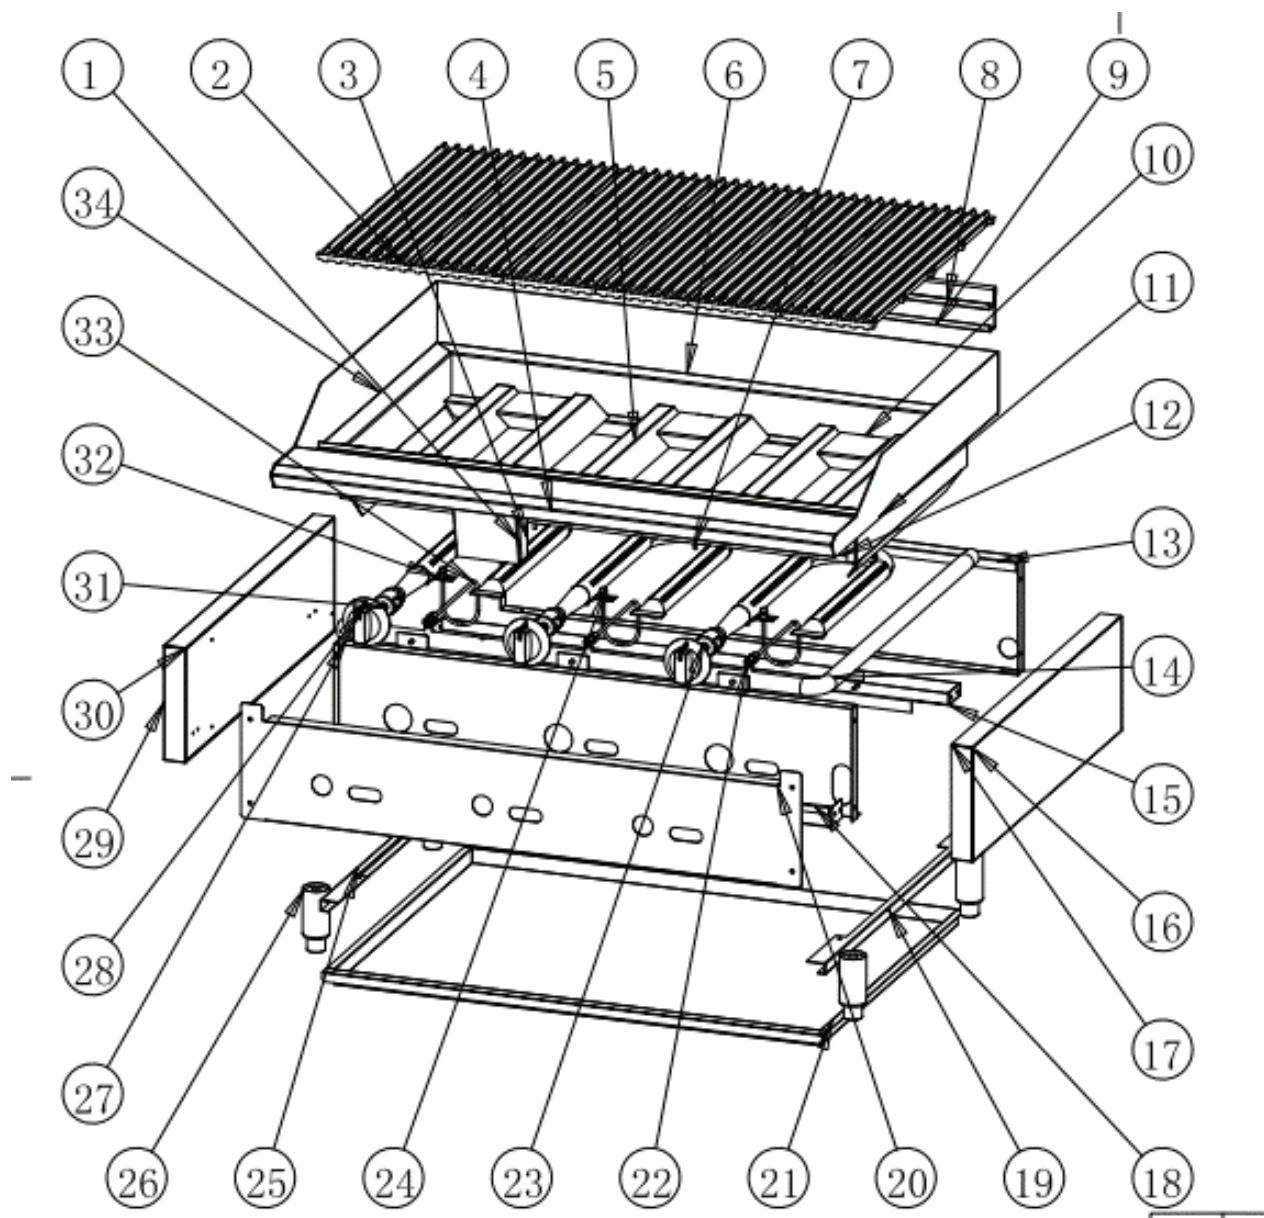

Entrée Counter Parts Lists

Countertop Char-Broilers, Countertop Ranges,
and

Countertop Griddles

(Manual and Thermostat Control)

TABLE OF CONTENTS

GAS CHAR BROILERS:

BR24 – 24" GAS COUNTER CHAR BROILER	P 2
BR36 – 36" GAS COUNTER CHAR BROILER	P 4
BR48 – 48" GAS COUNTER CHAR BROILER	P 6

GR24-T – 24" GAS COUNTER THERMOSTAT GRIDDLE	P14
GR36-T – 36" GAS COUNTER THERMOSTAT GRIDDLE	P16
GR48-T – 48" GAS COUNTER THERMOSTAT GRIDDLE	P18

GAS COUNTERTOP RANGE

HP12 – 12" GAS COUNTERTOP RANGE	P20
HP24 – 24" GAS COUNTERTOP RANGE	P21
HP36 – 36" GAS COUNTERTOP RANGE	P22

Model BR24

NO.	PART #	DESCRIPTION	QTY
1	N/A	LEFT SIDE PANEL	1
2	GC10001	U-SHAPED BURNER	2
3	GC10016	BROILER GRID	4
4	N/A	DRAIN TUBE (WELDED TO BOTTOM OF FRONT RAIL) (#4, #5 & #6)	1
5	GC10018-24	HEIGHT ADJUSTMENT PLATE	1
6	N/A	MAIN TOP	1
7	GC10018-24	HEIGHT ADJUSTMENT PLATE	1
8	GC10018-24	HEIGHT ADJUSTMENT PLATE	1
9	GC10019	BURNER RADIANT	4
10	GC10020	INTER-LOCK BURNER RADIANT	2
11	N/A	RIGHT SIDE OF MAIN TOP WELD ASSEMBLY	1
12	N/A	BURNER BOX REAR	1
13	GC10003	PILOT	2
13	GC10199	PILOT & TUBING ASSEMBLY	2
14	N/A	GAS SUPPLY PIPE	2
15	N/A	BURNER REST	1
16	N/A	RIGHT SIDE BURNER BOX (OUTER)	1
17	N/A	RIGHT SIDE BURNER BOX (INNER)	1
18	GC10008	4" ADJUSTABLE LEG	4
19	GC10224-R	RIGHT GUIDE RAIL-DRIP PAN	1
20	N/A	LOWER FRONT SUPPORT	1
21	GC10022-24	DRIP PAN	1
22	GC10040	FRONT PANEL	1
23	GC10024	GAS INLET PIPE	1
24	GC10010K	DIAL (KINTERA CHROME)	2*
24	GC10010	DIAL (ENTRÉE RED)	2*
24	GC10010P	DIAL (SUPERA GREEN)	2*
25	GC10224-L	LEFT GUIDE RAIL	1
26	GC10005	PILOT ADJUSTMENT VALVE (NAT & LP)	2
27	N/A	FRONT HEAT SHIELD	1
28	N/A	LEFT BURNER BOX SIDE (OUTER)	1
29	N/A	LEFT BURNER BOX SIDE (INNER)	1
30	GC10004	GAS VALVE	2
31	N/A	PILOT BRACKET	2
32	GC10009-LP	ORIFICE HOOD # 49 LP GAS	*
32	GC10009-NAT	ORIFICE HOOD # 33 NATURAL GAS	2
33	N/A	LOWER FRONT OF MAIN TOP WELD ASSEMBLY	1
34	N/A	FRONT OF MAIN TOP WELD ASSEMBLY	1
35*	GC10015	PRESSURE REGULATOR RV48CL-66-0038 (NAT OR LP) (NOT SHOWN)	1