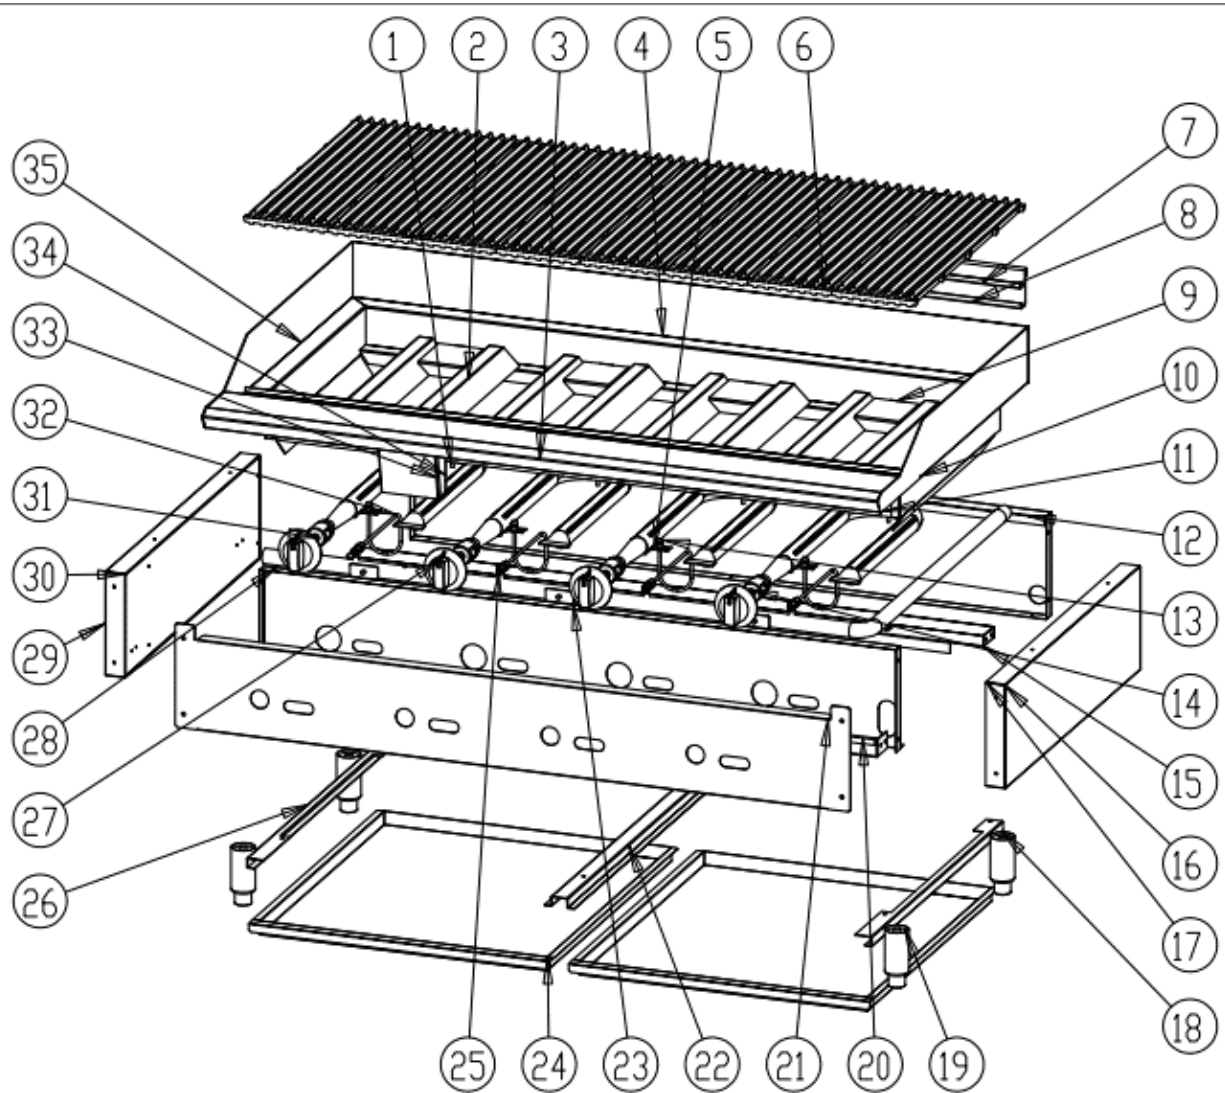

Model BR48

NO.	PART #	DESCRIPTION	QTY
1	GC10001	U-SHAPED BURNER	4
2	GC10019	BURNER RADIANT	8
3	N/A	PART OF MAIN TOP WELD ASSY (NON STOCKING)	1
4	N/A	REAR SIDE PANEL	1
5	N/A	PILOT BRACKET	4
6	GC10016	TOP GRATE	8
7	GC10018-48	HEIGHT ADJUSTMENT PLATE	1
8	GC10018-48	HEIGHT ADJUSTMENT PLATE	1
9	GC10020	INTER-LOCK BURNER RADIANT	4
10	N/A	RIGHT SIDE OF MAIN TOP WELD ASSEMBLY	*
11	N/A	PART OF MAIN TOP WELD ASSY (NON STOCKING)	1
12	N/A	MAIN BACK	1
13	GC10003	PILOT	4
13	GC10199	PILOT & TUBING ASSEMBLY	4
14	GC10009-LP	ORIFICE HOOD # 49 LP GAS	*
14	GC10009-NAT	ORIFICE HOOD #33 NATURAL GAS	4
15	N/A	BURNER REST	4
16	N/A	RIGHT BURNER BOX SIDE (OUTER)	1
17	N/A	RIGHT BURNER BOX SIDE (INNER)	1
18	GC10224-R	RIGHT GUIDE RAIL	1
19	GC10008	4" ADJUSTABLE LEG	4
20	N/A	LOWER FRONT SUPPORT	1
21	GC10042	CHAR BROILER FRONT PANEL - 48"	1
22	GC10224-M	MIDDLE GUIDE RAIL	1
23	GC10024-48	GAS INLET PIPE	1
24	GC1022-48	DRIP PAN	2
25	GC10005	PILOT ADJUSTMENT VALVE (NAT & LP)	4
26	GC10224-L	LEFT GUIDE RAIL	1
27	GC10010K	DIAL (KINTERA CHROME)	1
27	GC10010	DIAL (ENTRÉE RED)	1
27	GC10010P	DIAL (SUPERA GREEN)	1
28	N/A	FRONT HEAT SHIELD	1
29	N/A	LEFT BURNER BOX SIDE (OUTER)	1
30	N/A	LEFT BURNER BOX SIDE (INNER)	1
31	GC10004	GAS VALVE	4
32	N/A	GAS SUPPLY PIPE	1
33	N/A	DRAIN TUBE (WELDED TO BOTTOM OF FRONT RAIL) (#4, #5 & #6)	1
34	N/A	PART OF WELD ASSY DRAIN TUBE	1
35	N/A	LEFT SIDE OF MAIN TOP WELD ASSEMBLY	1
35*	GC10015	PRESSURE REGULATOR RV48CL-66-0038 (NAT OR LP) (NOT SHOWN)	1