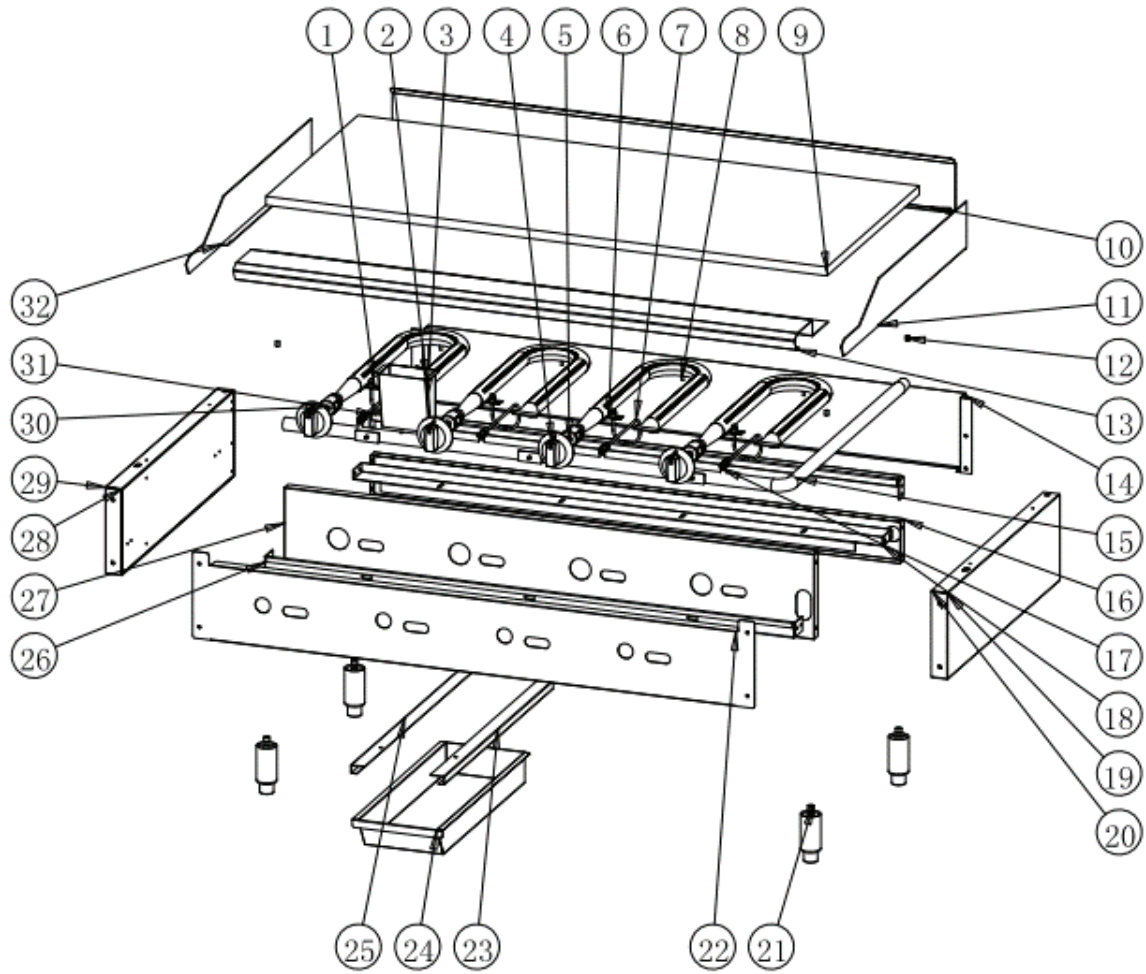

Model GR48-T

NO.	PART #	DESCRIPTION	QTY
1	GC10003	PILOT	4
1	GC10199	PILOT & TUBING ASSEMBLY	4
2	N/A	DRAIN TUBE (WELDED TO BOTTOM OF FRONT RAIL) (#4, #5 & #6)	1
3	N/A	PART OF WELD ASSY DRAIN TUBE	1
4	GC10013	DIAL (ENTRÉE RED)	4
4	GC10013P	DIAL (SUPERA GREEN)	4*
4	GC10013	DIAL (KINTERA)	4*
5	GC10012	THERMOSTAT - GRIDDLE W/COMPRESION FITTING	4*
6	N/A	PILOT BRACKET	3
7	N/A	SUPPLY PIPE (PILOT)	4
8	GC10001	U-SHAPED BURNER	3
9	N/A	GRIDDLE PLATE	1
10	N/A	MAIN BACK	1
11	N/A	RIGHT SIDE PANEL	1
12	GC10011	PILOT PIN	3
13	N/A	FRONT PLATEN	2
14	N/A	FLUE PANEL	2
15	N/A	GAS INLET PIPE	1
16	N/A	LOWER REAR SHROUDING	1
17	GC10005	PILOT ADJUSTMENT VALVE (NAT & LP)	2
18	N/A	BURNER REST	1
19	N/A	RIGHT BURNER BOX SIDE (OUTER)	4*
20	N/A	RIGHT BURNER BOX SIDE (INNER)	4*
21	GC10008	4" ADJUSTABLE LEG	4
22	GC10048	FRONT PANEL	2
23	GC10017-R	RIGHT GUIDE RAIL	1
24	GC10007	GREASE CONTAINER	2
25	GC10017-L	LEFT GUIDE RAIL	1
26	N/A	LOWER FRONT SUPPORT	1
27	N/A	FRONT HEAT SHIELD	1
28	N/A	LEFT SIDE PANEL (EXTERNAL HOUSING)	4*
29	N/A	LEFT SIDE PANEL (INTERNAL HOUSING)	4*
30	GC10054-LP	ORIFICE HOOD #51 LP GAS	4*
30	GC10009	ORIFICE HOOD # 36 NATURAL GAS	8
31	N/A	TOP REAR BEAM	1
32	N/A	LEFT SIDE PANEL	1
33	**	COMPRESSION FITTING COMES WITH THERMOSTAT (NOT SOLD SEPERATELY)	3
34	N/A	PROBE BRACKET	3
35*	GC10015	PRESSURE REGULATOR RV48CL-66-0038 (NAT OR LP) (NOT SHOWN)	1