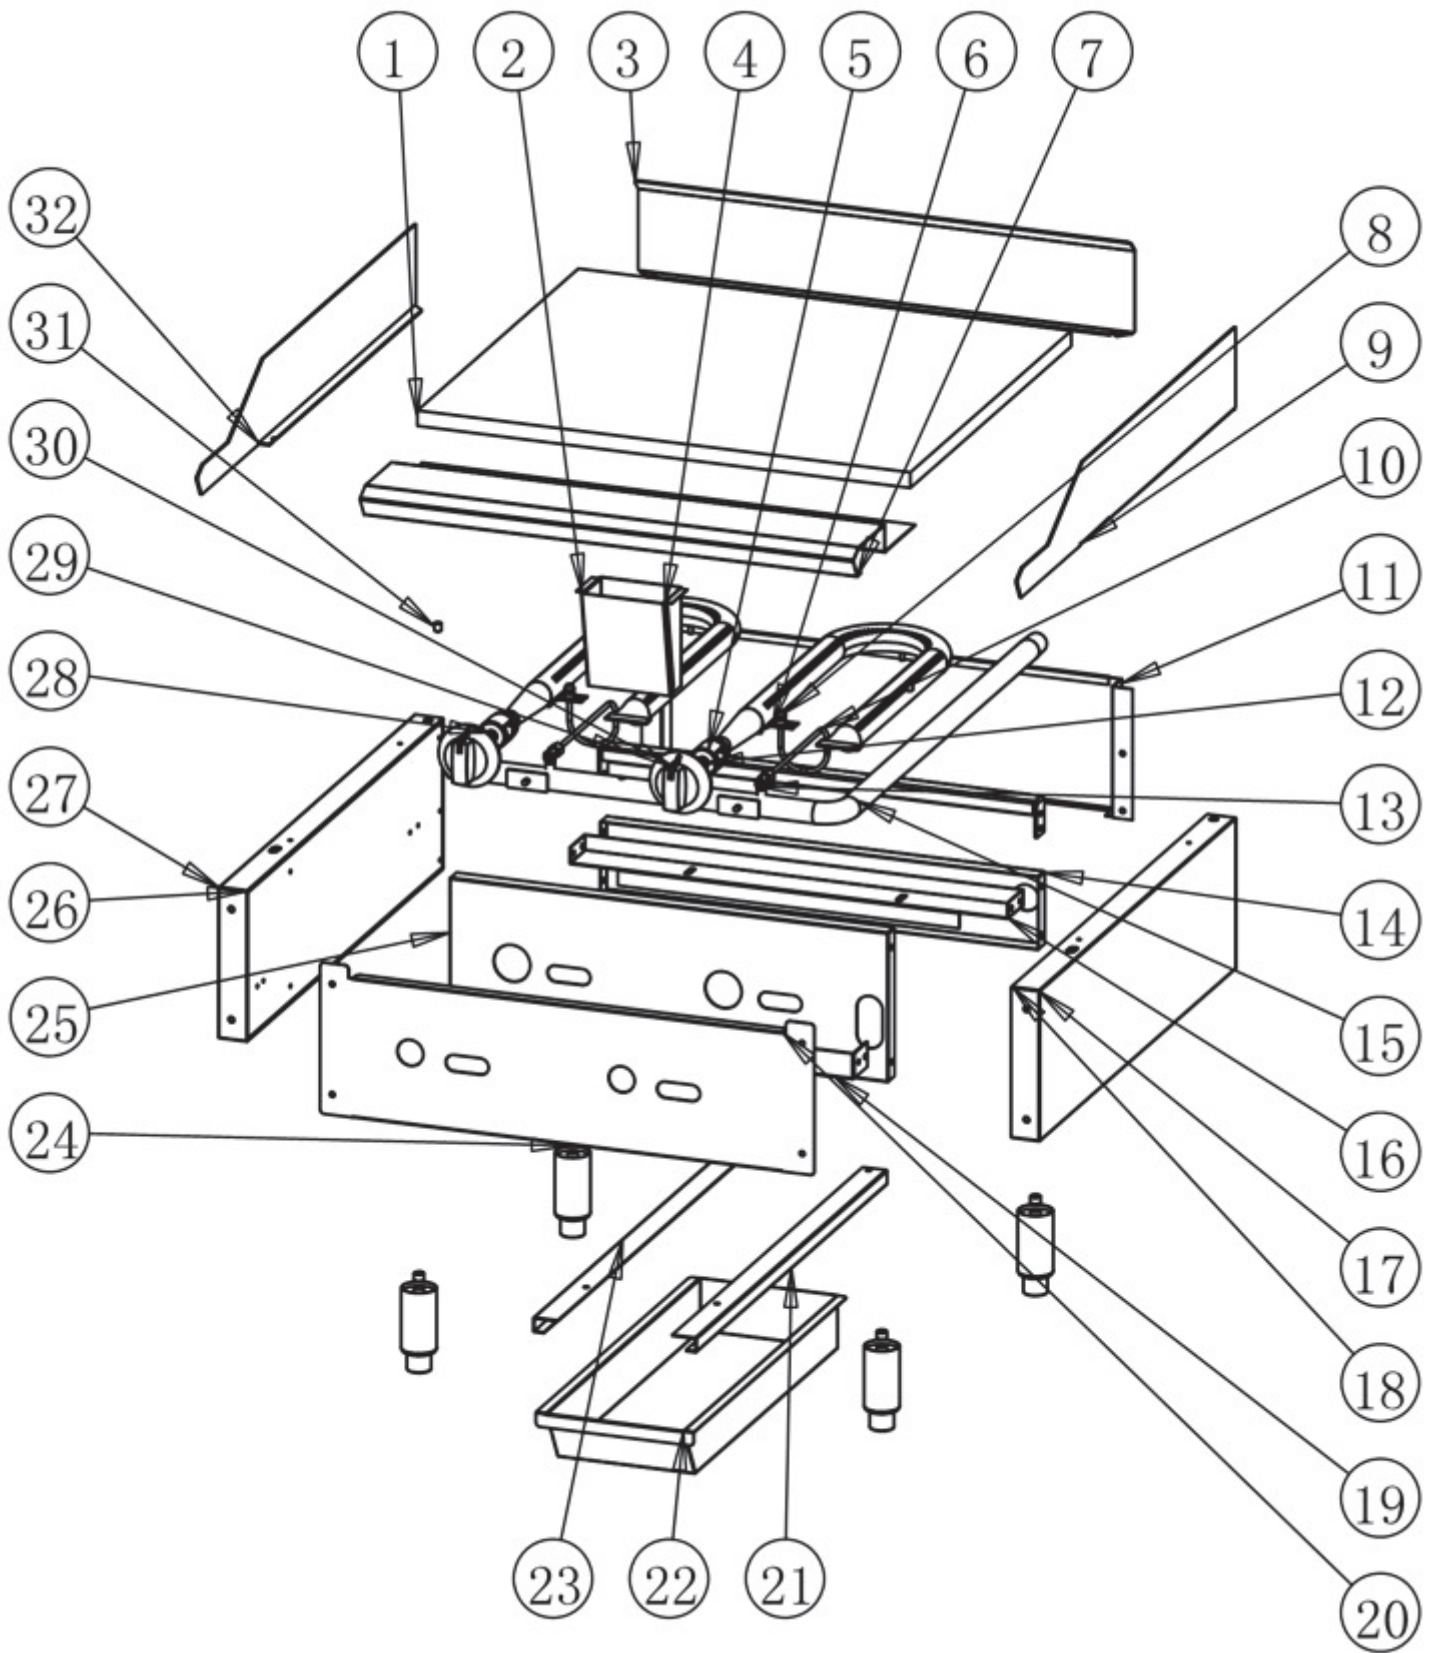

Model GR24

NO.	PART #	DESCRIPTION	QTY
1	N/A	GRIDDLE PLATE	1
2	N/A	PART OF WELD ASSY DRAIN TUBE	1
3	N/A	BACK SPLASH	1
4	N/A	DRAIN TUBE (WELDED TO BOTTOM OF FRONT RAIL) (#4, #5 & #6)	1
5	GC10001	U-SHAPED BURNER	2
6	N/A	PILOT BRACKET	2
8	GC10003	PILOT	2
8	GC10199	PILOT & TUBING ASSEMBLY	2
9	N/A	RIGHT SIDE SPLASH	1
10	N/A	GAS TUBING	2
11	N/A	BURNER BOX REAR	1
12	GC10004	GAS VALVE	2
13	GC10005	PILOT ADJUSTMENT VALVE (NAT & LP)	2
14	N/A	LOWER REAR SUPPORT	1
15	GC10006	GAS INLET PIPE	1
16	N/A	BURNER REST (BURNER)	1
17	N/A	LEFT BURNER BOX SIDE (OUTER)	1
18	N/A	LEFT BURNER BOX SIDE (INNER)	1
19	N/A	LOWER FRONT SUPPORT	1
20	GC10043	FRONT VALVE PANEL 24"	1
21	GC10007-R	RIGHT GUIDE RAIL	1
22	GC10007	GREASE CONTAINER	1
23	GC10007-L	LEFT GUIDE RAIL	1
24	GC10008	4" ADJUSTABLE LEG	4
25	N/A	FRONT HEAT SHIELD	1
26	N/A	LEFT SIDE PANEL (INNER BOX)	1
27	N/A	LEFT SIDE PANEL (HOUSING)	1
28	GC10052-NAT	ORIFICE HOOD #37 NATURAL GAS	2
28	GC10054-LP	ORIFICE HOOD #51 LP GAS	2*
29	N/A	TOP REAR SUPPORT	1
30	GC10010	DIAL (ENTRÉE RED)	2
30	GC10010P	DIAL (SUPERA GREEN)	2*
30	GC10010K	CHROME KNOB (KINTERA)	2*
31	GC10011	PILOT PIN	4
32	N/A	LEFT SIDE SPLASH	1
33*	GC10015	PRESSURE REGULATOR RV48CL-66-0038 (NAT OR LP) (NOT SHOWN)	1