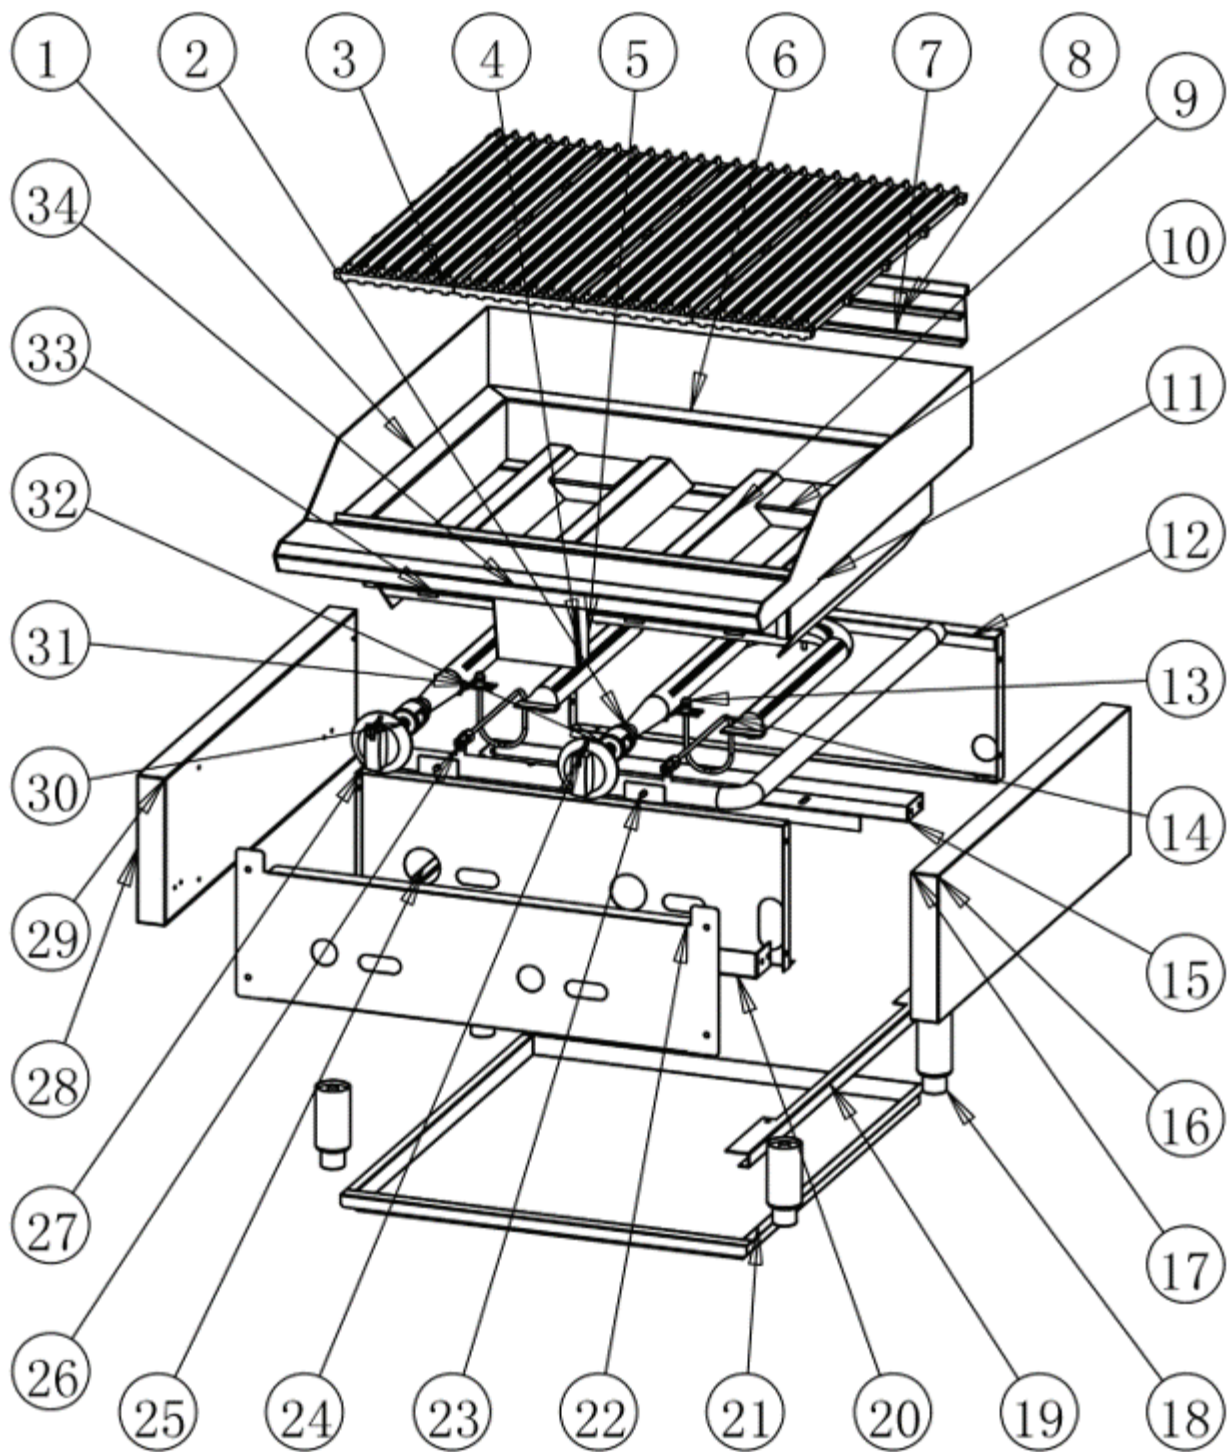

Entrée Counter Parts Lists

Countertop Char-Broilers, Countertop Ranges,
and

Countertop Griddles

(Manual and Thermostat Control)

TABLE OF CONTENTS

GAS CHAR BROILERS:

BR24 – 24" GAS COUNTER CHAR BROILER	P 2
BR36 – 36" GAS COUNTER CHAR BROILER	P 4
BR48 – 48" GAS COUNTER CHAR BROILER	P 6

GAS COUNTERTOP GRIDDLE (MANUAL CONTROL)

GR24 – 24" GAS COUNTER MANUAL GRIDDLE	P 8
GR36 – 36" GAS COUNTER MANUAL GRIDDLE	P10
GR48 – 48" GAS COUNTER MANUAL GRIDDLE	P12

GAS COUNTERTOP GRIDDLE (THERMOSTAT CONTROL)

Model BR24

NO.	PART #	DESCRIPTION	QTY
1	N/A	LEFT SIDE PANEL	1
2	GC10001	U-SHAPED BURNER	2
3	GC10016	BROILER GRID	4
4	N/A	DRAIN TUBE (WELDED TO BOTTOM OF FRONT RAIL) (#4, #5 & #6)	1
5	GC10018-24	HEIGHT ADJUSTMENT PLATE	1
6	N/A	MAIN TOP	1
7	GC10018-24	HEIGHT ADJUSTMENT PLATE	1
8	GC10018-24	HEIGHT ADJUSTMENT PLATE	1
9	GC10019	BURNER RADIANT	4
10	GC10020	INTER-LOCK BURNER RADIANT	2
11	N/A	RIGHT SIDE OF MAIN TOP WELD ASSEMBLY	1
12	N/A	BURNER BOX REAR	1
13	GC10003	PILOT	2
13	GC10199	PILOT & TUBING ASSEMBLY	2
14	N/A	GAS SUPPLY PIPE	2
15	N/A	BURNER REST	1
16	N/A	RIGHT SIDE BURNER BOX (OUTER)	1
17	N/A	RIGHT SIDE BURNER BOX (INNER)	1
18	GC10008	4" ADJUSTABLE LEG	4
19	GC10224-R	RIGHT GUIDE RAIL-DRIP PAN	1
20	N/A	LOWER FRONT SUPPORT	1
21	GC10022-24	DRIP PAN	1
22	GC10040	FRONT PANEL	1
23	GC10024	GAS INLET PIPE	1
24	GC10010K	DIAL (KINTERA CHROME)	2*
24	GC10010	DIAL (ENTRÉE RED)	2*
24	GC10010P	DIAL (SUPERA GREEN)	2*
25	GC10224-L	LEFT GUIDE RAIL	1
26	GC10005	PILOT ADJUSTMENT VALVE (NAT & LP)	2
27	N/A	FRONT HEAT SHIELD	1
28	N/A	LEFT BURNER BOX SIDE (OUTER)	1
29	N/A	LEFT BURNER BOX SIDE (INNER)	1
30	GC10004	GAS VALVE	2
31	N/A	PILOT BRACKET	2
32	GC10009-LP	ORIFICE HOOD # 49 LP GAS	*
32	GC10009-NAT	ORIFICE HOOD # 33 NATURAL GAS	2
33	N/A	LOWER FRONT OF MAIN TOP WELD ASSEMBLY	1
34	N/A	FRONT OF MAIN TOP WELD ASSEMBLY	1
35*	GC10015	PRESSURE REGULATOR RV48CL-66-0038 (NAT OR LP) (NOT SHOWN)	1