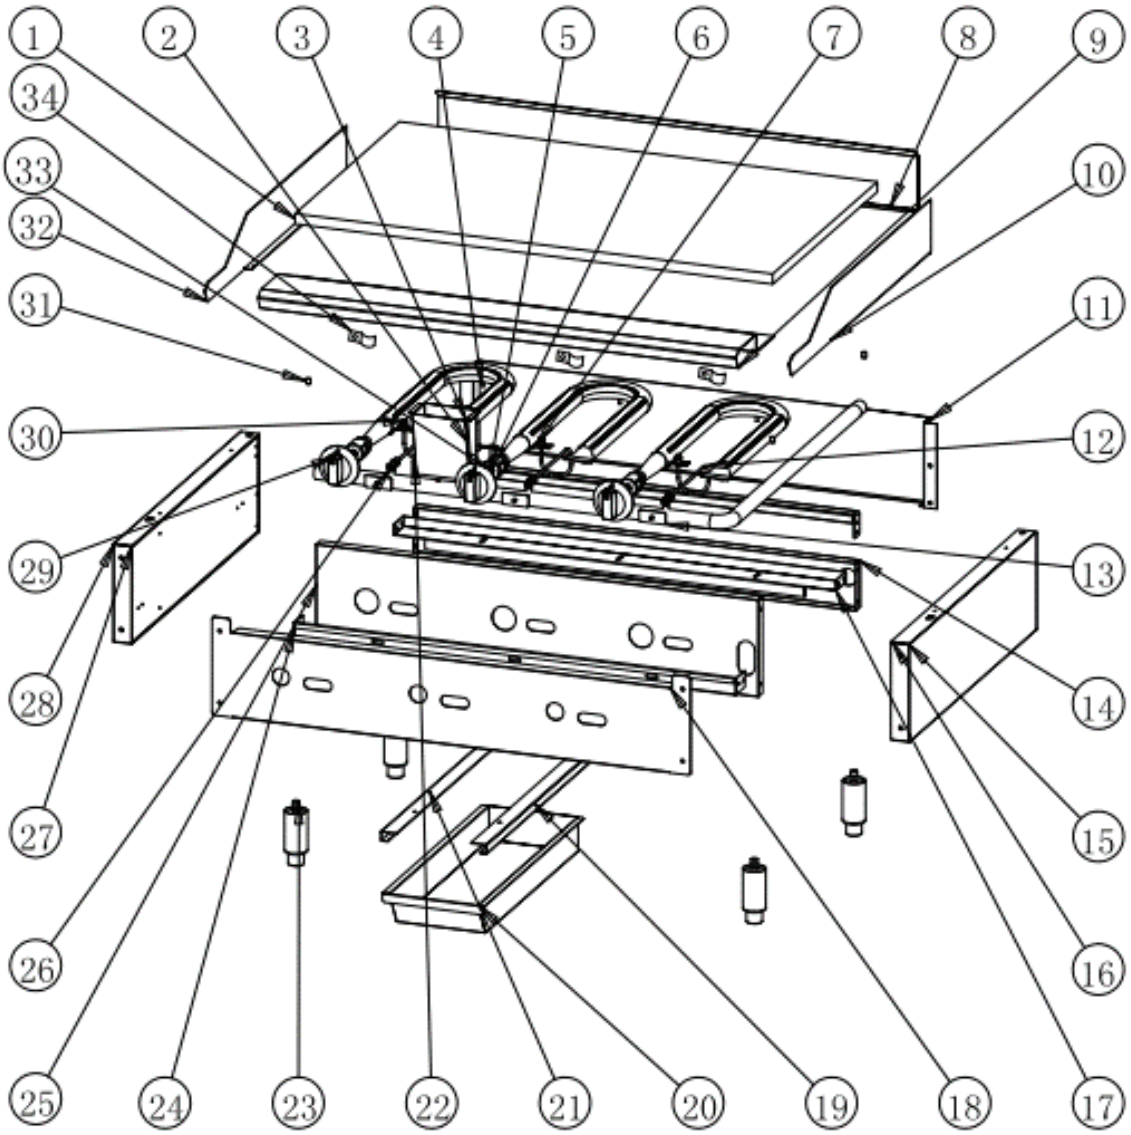

Model GR36-T

NO.	PART #	DESCRIPTION	QTY
1	N/A	GRIDDLE PLATE	1
2	N/A	DRAIN TUBE (WELDED TO BOTTOM OF FRONT RAIL) (#4, #5 & #6)	1
3	N/A	PART OF WELD ASSY DRAIN TUBE	1
4	GC10001	U-SHAPED BURNER	3
5	GC10054-LP	ORIFICE HOOD #51 LP GAS	3*
5	GC10009	ORIVIDE HOOD #36 NATURAL GAS	3*
6	GC10012	THERMOSTAT - GRIDDLE W/COMPRESION FITTING	3*
7	N/A	PILOT BRACKET	3
8	N/A	BACK SPLASH PART OF THE GRIDDLE WELD ASSEMBLY	1
9	N/A	FRONT GREASE TROUGH PART OF THE GRIDDLE WELD ASSEMBLY	1
10	N/A	RIGHT SIDE SPLASH PART OF THE GRIDDLE WELD ASSEMBLY	2
11	N/A	MAIN BACK/FLUE PANEL	1
12	N/A	SUPPLY PIPE (PILOT)	3
13	N/A	GAS INLET PIPE	1
14	N/A	LOWER FRONT PANEL	1
15	N/A	RIGHT SIDE BURNER BOX (OUTER)	3*
16	N/A	RIGHT SIDE BURNER BOX (INNER)	3*
17	N/A	BURNER REST	1
18	GC10047-T	FRONT PANEL	2
19	GC10017-R	RIGHT GUIDE RAIL	1
20	GC10007	GREASE CONTAINER	1
21	GC10017-L	LEFT GUIDE RAIL	1
22	N/A	UPPER SUPPORT CHANEL	1
23	GC10008	4" ADJUSTABLE LEG	4
24	N/A	LOWER SUPPORT CHANEL	1
25	N/A	FRONT HEAT SHIELD	1
26	GC10005	PILOT ADJUSTMENT VALVE (NAT & LP)	2
27	N/A	LEFT BURNER BOX SIDE (OUTER)	1
28	N/A	LEFT BURNER BOX SIDE (INNER)	1
29	GC10013	DIAL (ENTRÉE RED)	3
29	GC10013P	DIAL (SUPERA GREEN)	3*
30	GC10013	DIAL (KINTERA)	3*
30	GC10199	PILOT & TUBING ASSEMBLY	3
31	GC10011	PILOT PIN	3
32	N/A	LEFT SIDE SPLASH PART OF GRIDDLE WELD ASSEMBLY	1
33	**	COMPRESSION FITTING COMES WITH THERMOSTAT (NOT SOLD SEPERATELY)	3
34	N/A	PROBE BRACKET	3
35*	GC10015	PRESSURE REGULATOR RV48CL-66-0038 (NAT OR LP) (NOT SHOWN)	1