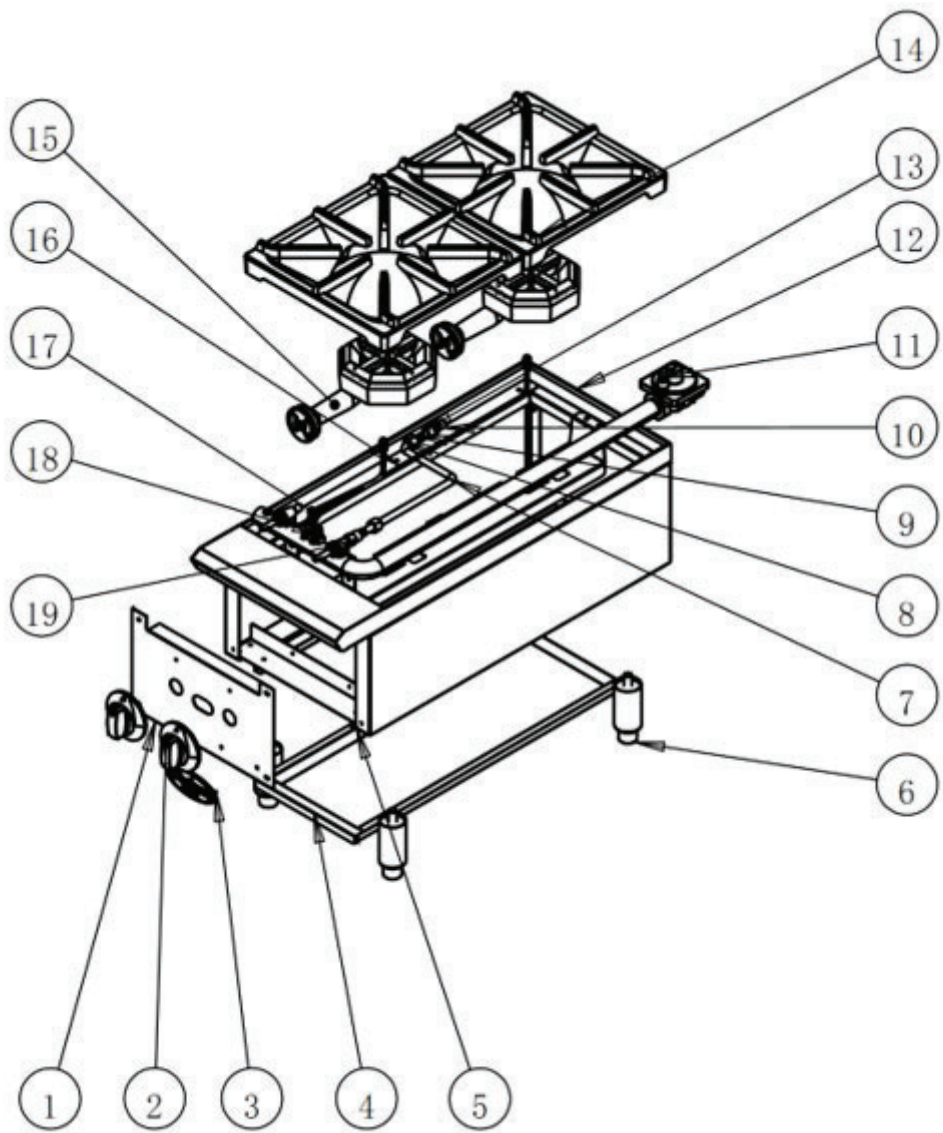

Model GR48-T

NO.	PART #	DESCRIPTION	QTY
1	GC10003	PILOT	4
1	GC10199	PILOT & TUBING ASSEMBLY	4
2	N/A	DRAIN TUBE (WELDED TO BOTTOM OF FRONT RAIL) (#4, #5 & #6)	1
3	N/A	PART OF WELD ASSY DRAIN TUBE	1
4	GC10013	DIAL (ENTRÉE RED)	4
4	GC10013P	DIAL (SUPERA GREEN)	4*
4	GC10013	DIAL (KINTERA)	4*
5	GC10012	THERMOSTAT - GRIDDLE W/COMPRESION FITTING	4*
6	N/A	PILOT BRACKET	3
7	N/A	SUPPLY PIPE (PILOT)	4
8	GC10001	U-SHAPED BURNER	3
9	N/A	GRIDDLE PLATE	1
10	N/A	MAIN BACK	1
11	N/A	RIGHT SIDE PANEL	1
12	GC10011	PILOT PIN	3
13	N/A	FRONT PLATEN	2
14	N/A	FLUE PANEL	2
15	N/A	GAS INLET PIPE	1
16	N/A	LOWER REAR SHROUDING	1
17	GC10005	PILOT ADJUSTMENT VALVE (NAT & LP)	2
18	N/A	BURNER REST	1
19	N/A	RIGHT BURNER BOX SIDE (OUTER)	4*
20	N/A	RIGHT BURNER BOX SIDE (INNER)	4*
21	GC10008	4" ADJUSTABLE LEG	4
22	GC10048	FRONT PANEL	2
23	GC10017-R	RIGHT GUIDE RAIL	1
24	GC10007	GREASE CONTAINER	2
25	GC10017-L	LEFT GUIDE RAIL	1
26	N/A	LOWER FRONT SUPPORT	1
27	N/A	FRONT HEAT SHIELD	1
28	N/A	LEFT SIDE PANEL (EXTERNAL HOUSING)	4*
29	N/A	LEFT SIDE PANEL (INTERNAL HOUSING)	4*
30	GC10054-LP	ORIFICE HOOD #51 LP GAS	4*
30	GC10009	ORIFICE HOOD # 36 NATURAL GAS	8
31	N/A	TOP REAR BEAM	1
32	N/A	LEFT SIDE PANEL	1
33	**	COMPRESSION FITTING COMES WITH THERMOSTAT (NOT SOLD SEPERATELY)	3
34	N/A	PROBE BRACKET	3
35*	GC10015	PRESSURE REGULATOR RV48CL-66-0038 (NAT OR LP) (NOT SHOWN)	1