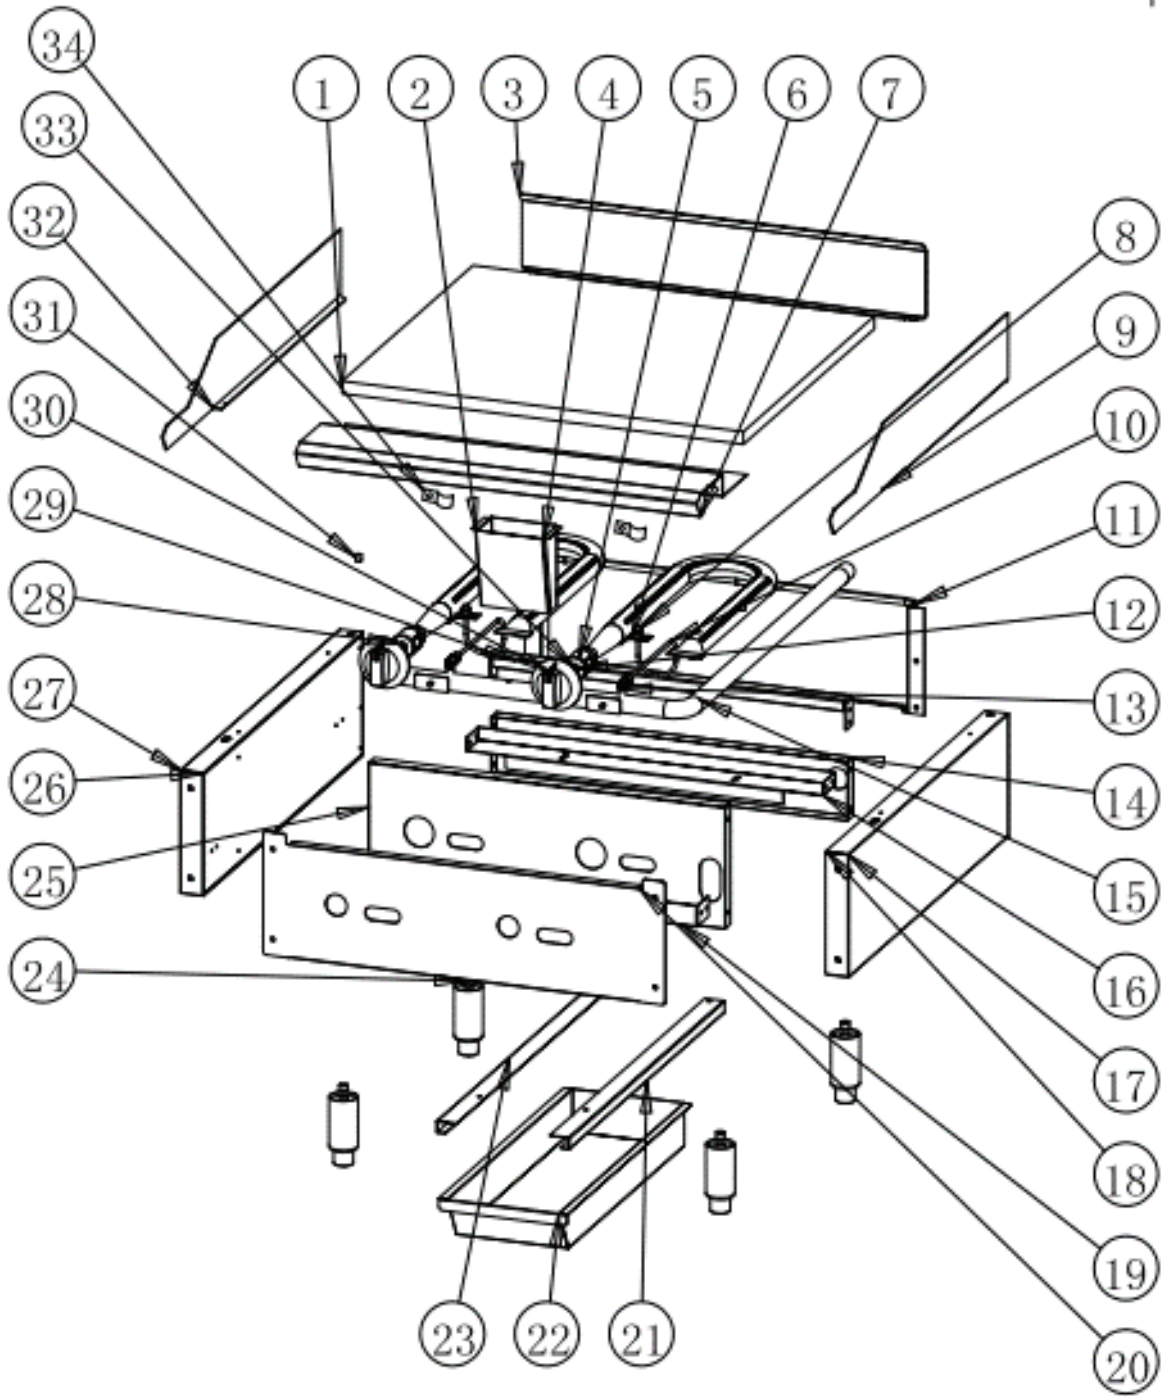

Model GR24-T

NO.	PART #	DESCRIPTION	QTY
1	N/A	GRIDDLE PLATE	1
2	N/A	PART OF WELD ASSY DRAIN TUBE	1
3	N/A	BACK SPLASH	1
4	N/A	DRAIN TUBE (WELDED TO BOTTOM OF FRONT RAIL) (#4, #5 & #6)	1
5	GC10001	U-SHAPED BURNER	2
6	N/A	PILOT BRACKET	1
7	N/A	RIGHT SIDE SPLASH	1
8	GC10003	PILOT	2
8	GC10199	PILOT & TUBING ASSEMBLY	2*
9	N/A	RIGHT SIDE SPLASH PART OF GRIDDLE WELD ASSEMBLY	1
10	NA/	N/A	2
11	N/A	FLUE PLATE	2
12	GC10012	THERMOSTAT - GRIDDLE W/COMPRESION FITTING	2
13	GC10005	PILOT ADJUSTMENT VALVE (NAT & LP)	2
14	N/A	LOWER REAR SUPPORT	1
15	N/A	GAS INLET PIPE	1
16	N/A	BURNER REST (BURNER)	1
17	N/A	RIGHT BURNER BOX SIDE (OUTER)	1
18	N/A	RIGHT BURER BOX SIDE (INNER)	1
19	N/A	LOWER FRONT SUPPORT	1
20	GC10043-T	FRONT VALVE PANEL THERMOSTAT, 24"	1
21	GC10017-R	GREASE CONTAINER GUIDE RAIL RIGHT	1
22	GC10007	GREASE CONTAINER	1
23	GC10017-L	GREASE CONTAINER GUIDE RAIL LEFT	1
24	GC10008	ADJUSTABLE LEG	4
25	N/A	FRONT HEAT SHIELD	1
26	N/A	LEFT BURNER BOX SIDE (INNTER)	1
27	N/A	LEFT BURNER BOX SIDE (OUTER)	1
28	GC10009	ORIFICE HOOD, NATURAL, #36 DMS	2
28	GC10054-LP	GRIDDLE ORFICE HOOD LP #51 DMS	2*
29	N/A	TOP REAR SUPPORT	1
30	GC10013	DIAL (ENTRÉE RED)	2
30	GC10013P	DIAL (SUPERA GREEN)	2
30	GC10013	DIAL (KINTERA)	2
31	GC10011	PILOT PIN	4
32	N/A	LEFT SIDE SPLASH PART OF GRIDDLE WELD ASSEMBLY	1
33	**	COMPRESSION FITTING COMES WITH THERMOSTAT (NOT SOLD SEPERATELY)	2
34	N/A	PROBE BRACKET	4
33*	GC10015	PRESSURE REGULATOR RV48CL-66-0038 (NAT OR LP) (NOT SHOWN)	1