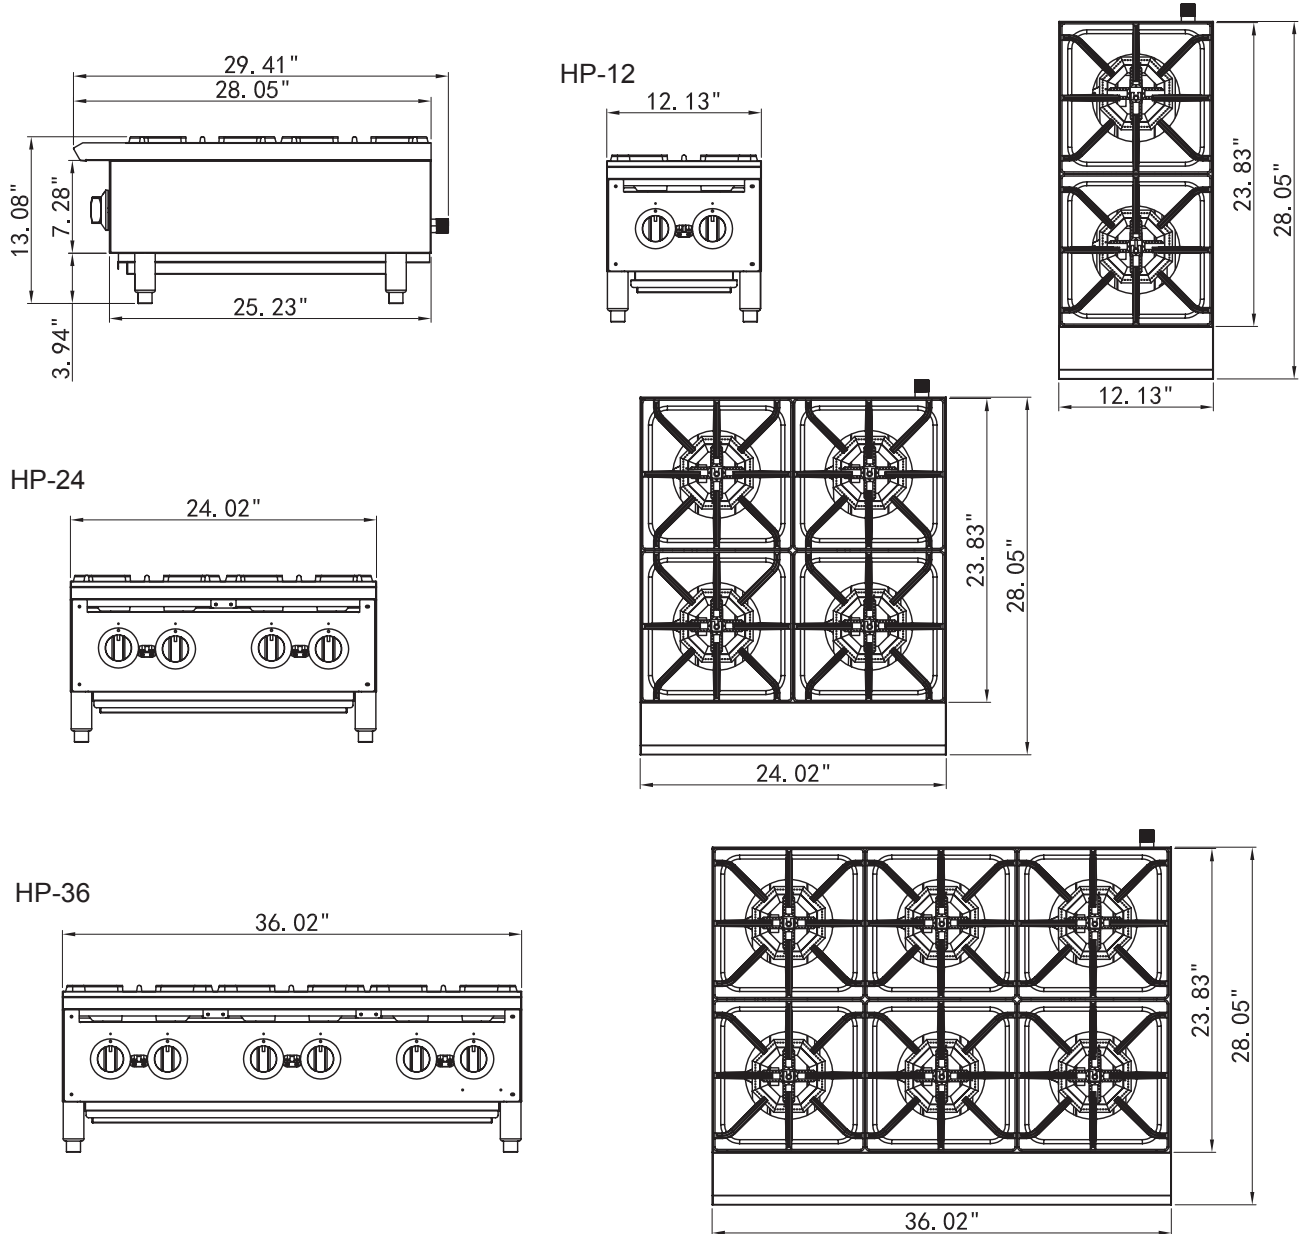

DETAILS AND DIMENSIONS

- A pressure regulator is provided with this unit.
Natural Gas 4.0" W.C.
Propane Gas 10.0" W.C.
- Gas connection is 3/4" NPT (19mm) rear gas connection.
- All equipment is supplied for Natural Gas, an LP conversion kit is also provided.