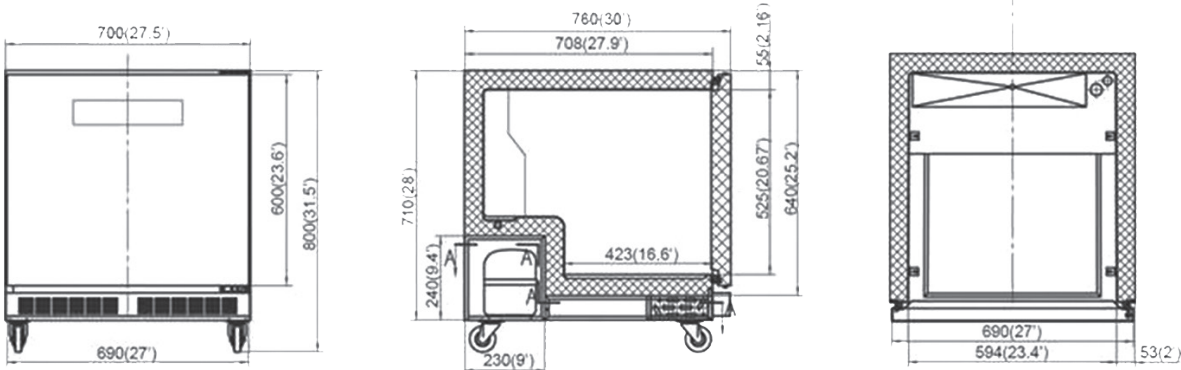

Undercounter Refrigerators and Freezers

Model	Size
UR27-LH-HC	27" Unit
UF27-LH-HC	27" Unit

STANDARD FEATURES

- 31.5" height
- Stainless steel front & sides
- Self closing doors remain open past 90°
- Environmentally friendly R600A (UR) and R290A (UF)
- EZ slide out condenser
- Whisper quiet
- Solid construction
- Full length integrated door handle
- Casters with two front brakes
- Cool air intake
- 2" clearance back and 0" sides

REFRIGERATION

Model	Doors	Cabinet Dim (inches)			HP	Voltage	Amps	NEMA Plug	Cord Length	Grated Weight
		L	D	H						
UR27-HC	1	27.5	30	31.5	1/8	115/60/1	2	5-15P	10	243
UR48-HC	1	27.5	30	31.5	1/4	115/60/1	3.5	5-15P	10	300