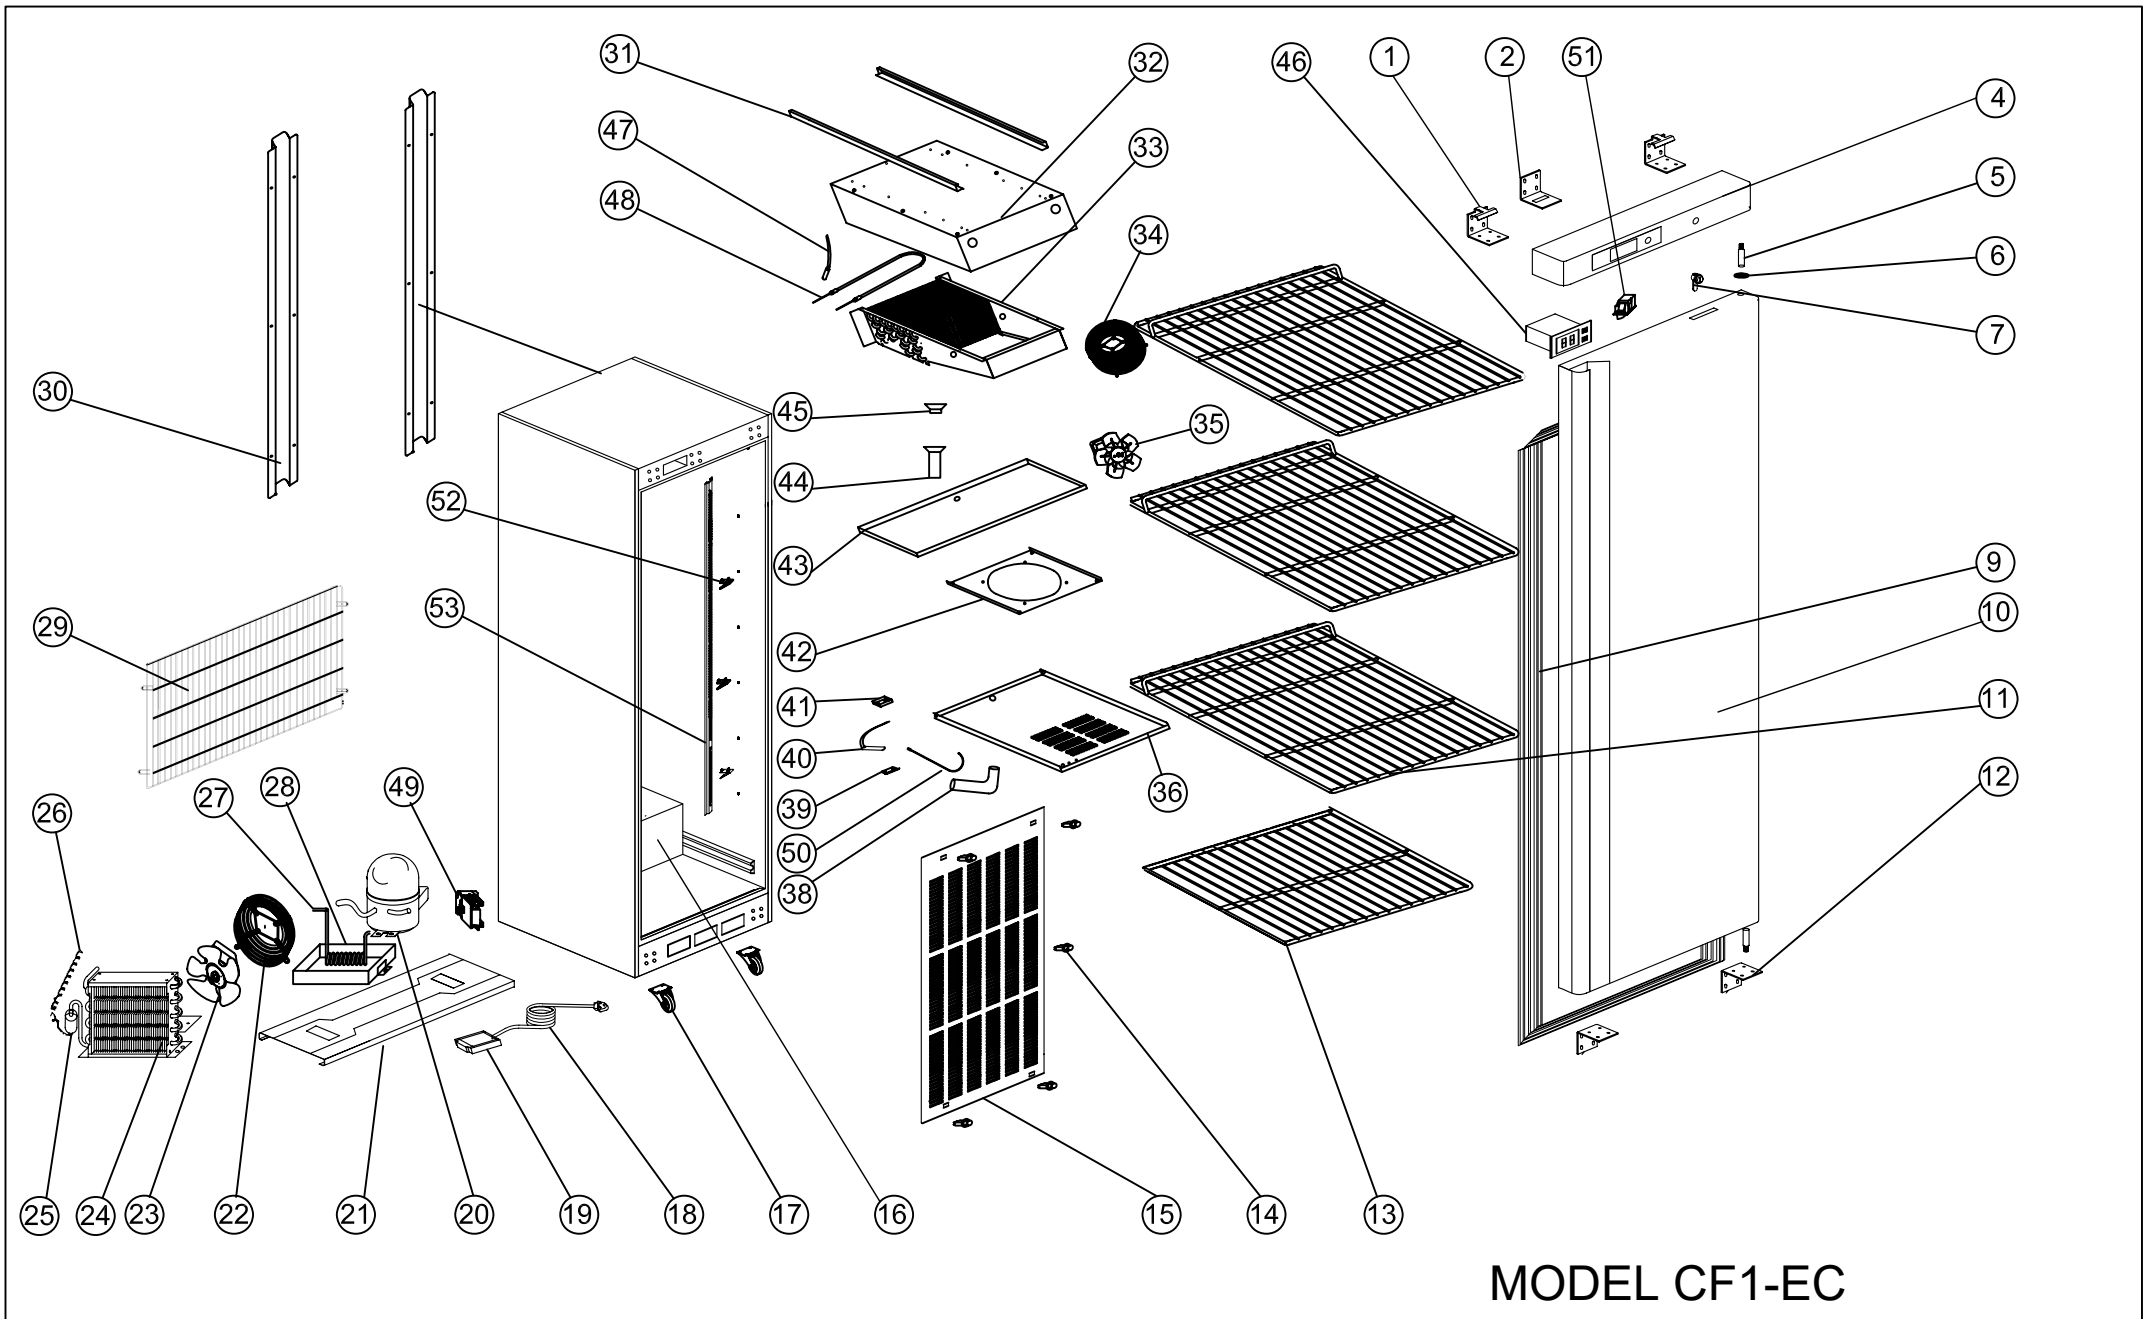

MODEL CF1-EC

MODEL CF1-EC

NO.	PART #	DESCRIPTION	Qty
1	HR0330	UP HINGE (L/R)	2
2	HR0340A	HOOK OF LOCK	1
4	HR0001	FRONT PANEL	1
5	HR0326	HINGE AXIS	2
6	H00327B	HINGE BUSHING	1
7	H00340	LOCK	1
9	HR0325	GASKET	1
10	HR0324	DOOR	1
11	H00309	SHELF	3
12	HR0333	LOWER HINGE	2
13	H00309B	BOTTOM SHELF	1
14	HR0002	EVAPORATOR COVER CLIP	5
15	HR0003	AIR FLOW CONDUCT BOARD	1
16	NA	BODY	
17	H02316	SWIVEL CASTER W/BRAKE	2
	H02317	SWIVEL CASTER W/O BRAKE	2
18	C2194684	PLUG	1
19	H00215	CABLE CONNECTOR	1
20	H00030F	COMPRESSOR	1
21	NA	UNITE BOARD	
22	H00113	BASKETC GUARD GRILLS	1
23	H00120	CONDENSER FAN	1
24	H01347	CONDENSER	1
25	H00341	FILTER DRIER	1
26	H01306	CAPILLARY	1
27	NA	EVAPORATE PIPE	
28	C30009	WATER BOX	1
29	HR0313	UNITE ROOM GRILLS	1
30	NA	PLASTIC COVER	
31	NA	EVAPORATOR FIXED BOARD SUPPORT	
32	NA	FIXED BOARD OF EVAPORATOR	
33	HR0349	EVAPORATOR COIL	1
34	H01122	WALL RING	1
35	H00114	EVAPORATOR FAN MOTER W/BLADE	1
36	NA	EVAPORATOR FAN COVER	
38	H00336	WATER PIPE	1
39	H00335	SENSOR FIXED CLIP	1
40	H00205	SENSOR	1
41	NA	PROBE PADDING	1
42	NA	EVAPORATOR FAN SUPPORT	1
43	HR0141	EVAPORATOR WATER PAN	1
44	G30002	DRAIN CONNECTOR (FEMALE)	1
45	G00001	DRAIN CONNECTOR (MALE)	1
46	H00204	THERMOSTAT	1
47	H00207	PROTECTOR FOR HEATING ELEMENT	1
48	HR0201	DEFFROST HEATING ELEMENT	1
49	H00220	CONTACTOR	1
50	H00211	WATER PIPE HEATER	1
51	C10002	DOOR SWITCH	1
52	C3234860	PILASTER CLIP	12
53	HR0342	PILASTER SUPPORT	4