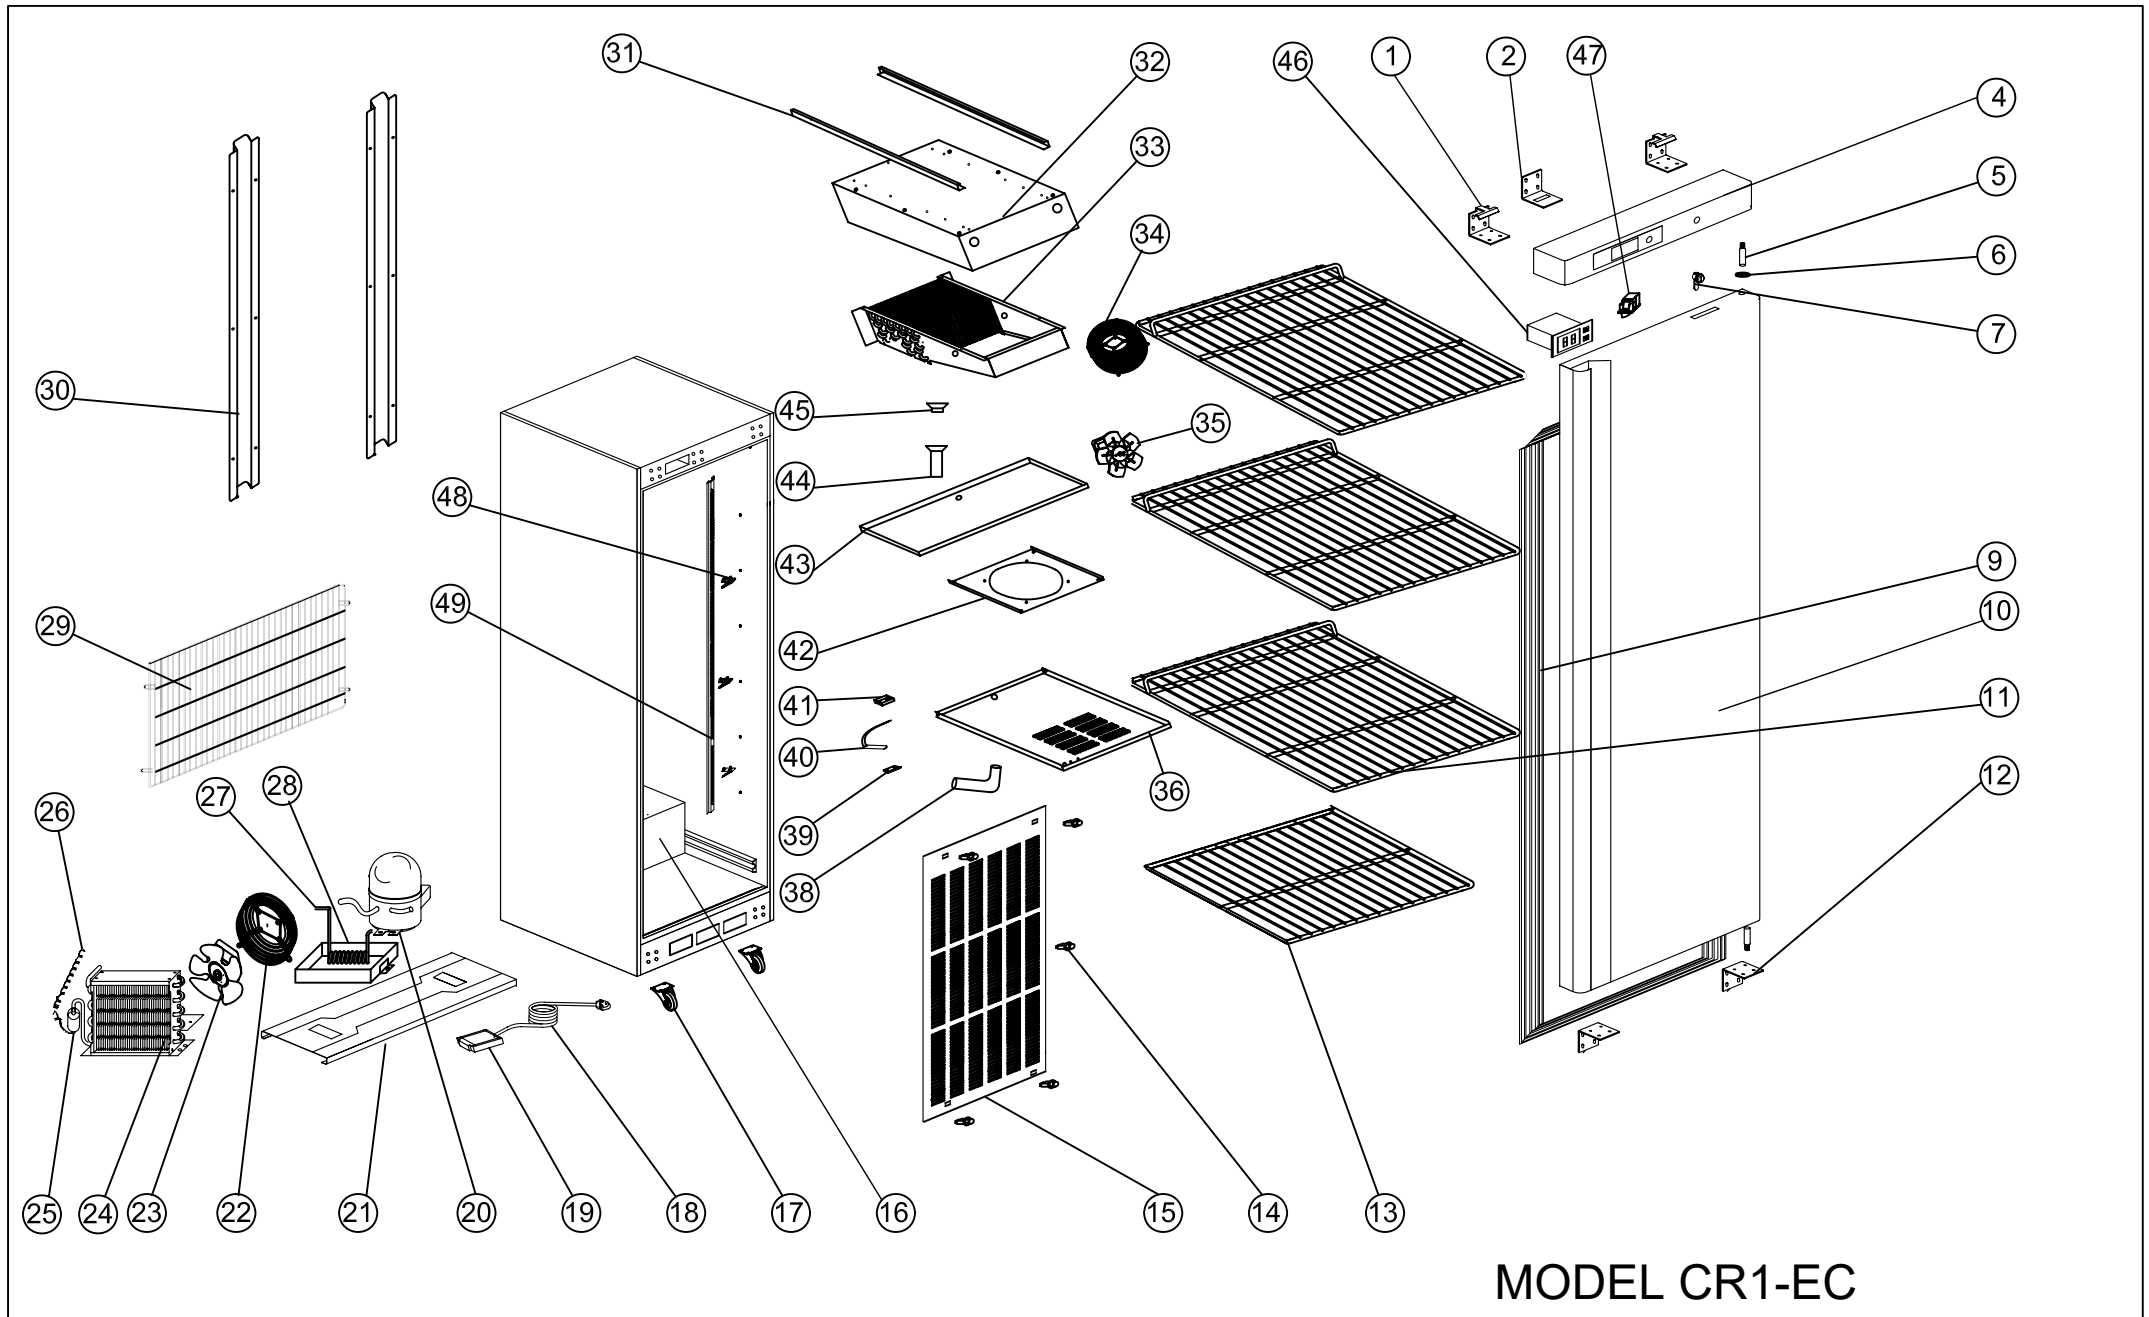

**PARTS LIST
FOR SINGLE DOOR
REACH-IN DUAL ECONOMY
MODELS**

CR/F1-EC

Model Number Breakdown:

CR1-EC

C = Entrée

R = Refrigerator

F = Freezer

1 = Number of doors on the unit

MODEL CF1-EC

MODEL CF1-EC

NO.	PART #	DESCRIPTION	Qty
1	HR0330	UP HINGE (L/R)	2
2	HR0340A	HOOK OF LOCK	1
4	HR0001	FRONT PANEL	1
5	HR0326	HINGE AXIS	2
6	H00327B	HINGE BUSHING	1
7	H00340	LOCK	1
9	HR0325	GASKET	1
10	HR0324	DOOR	1
11	H00309	SHELF	3
12	HR0333	LOWER HINGE	2
13	H00309B	BOTTOM SHELF	1
14	HR0002	EVAPORATOR COVER CLIP	5
15	HR0003	AIR FLOW CONDUCT BOARD	1
16	NA	BODY	
17	H02316	SWIVEL CASTER W/BRAKE	2
	H02317	SWIVEL CASTER W/O BRAKE	2
18	C2194684	PLUG	1
19	H00215	CABLE CONNECTOR	1
20	H00030F	COMPRESSOR	1
21	NA	UNITE BOARD	
22	H00113	BASKETC GUARD GRILLS	1
23	H00120	CONDENSER FAN	1
24	H01347	CONDENSER	1
25	H00341	FILTER DRIER	1
26	H01306	CAPILLARY	1
27	NA	EVAPORATE PIPE	
28	C30009	WATER BOX	1
29	HR0313	UNITE ROOM GRILLS	1
30	NA	PLASTIC COVER	
31	NA	EVAPORATOR FIXED BOARD SUPPORT	
32	NA	FIXED BOARD OF EVAPORATOR	
33	HR0349	EVAPORATOR COIL	1
34	H01122	WALL RING	1
35	H00114	EVAPORATOR FAN MOTER W/BLADE	1
36	NA	EVAPORATOR FAN COVER	
38	H00336	WATER PIPE	1
39	H00335	SENSOR FIXED CLIP	1
40	H00205	SENSOR	1
41	NA	PROBE PADDING	1
42	NA	EVAPORATOR FAN SUPPORT	1
43	HR0141	EVAPORATOR WATER PAN	1
44	G30002	DRAIN CONNECTOR (FEMALE)	1
45	G00001	DRAIN CONNECTOR (MALE)	1
46	H00204	THERMOSTAT	1
47	H00207	PROTECTOR FOR HEATING ELEMENT	1
48	HR0201	DEFFROST HEATING ELEMENT	1
49	H00220	CONTACTOR	1
50	H00211	WATER PIPE HEATER	1
51	C10002	DOOR SWITCH	1
52	C3234860	PILASTER CLIP	12
53	HR0342	PILASTER SUPPORT	4