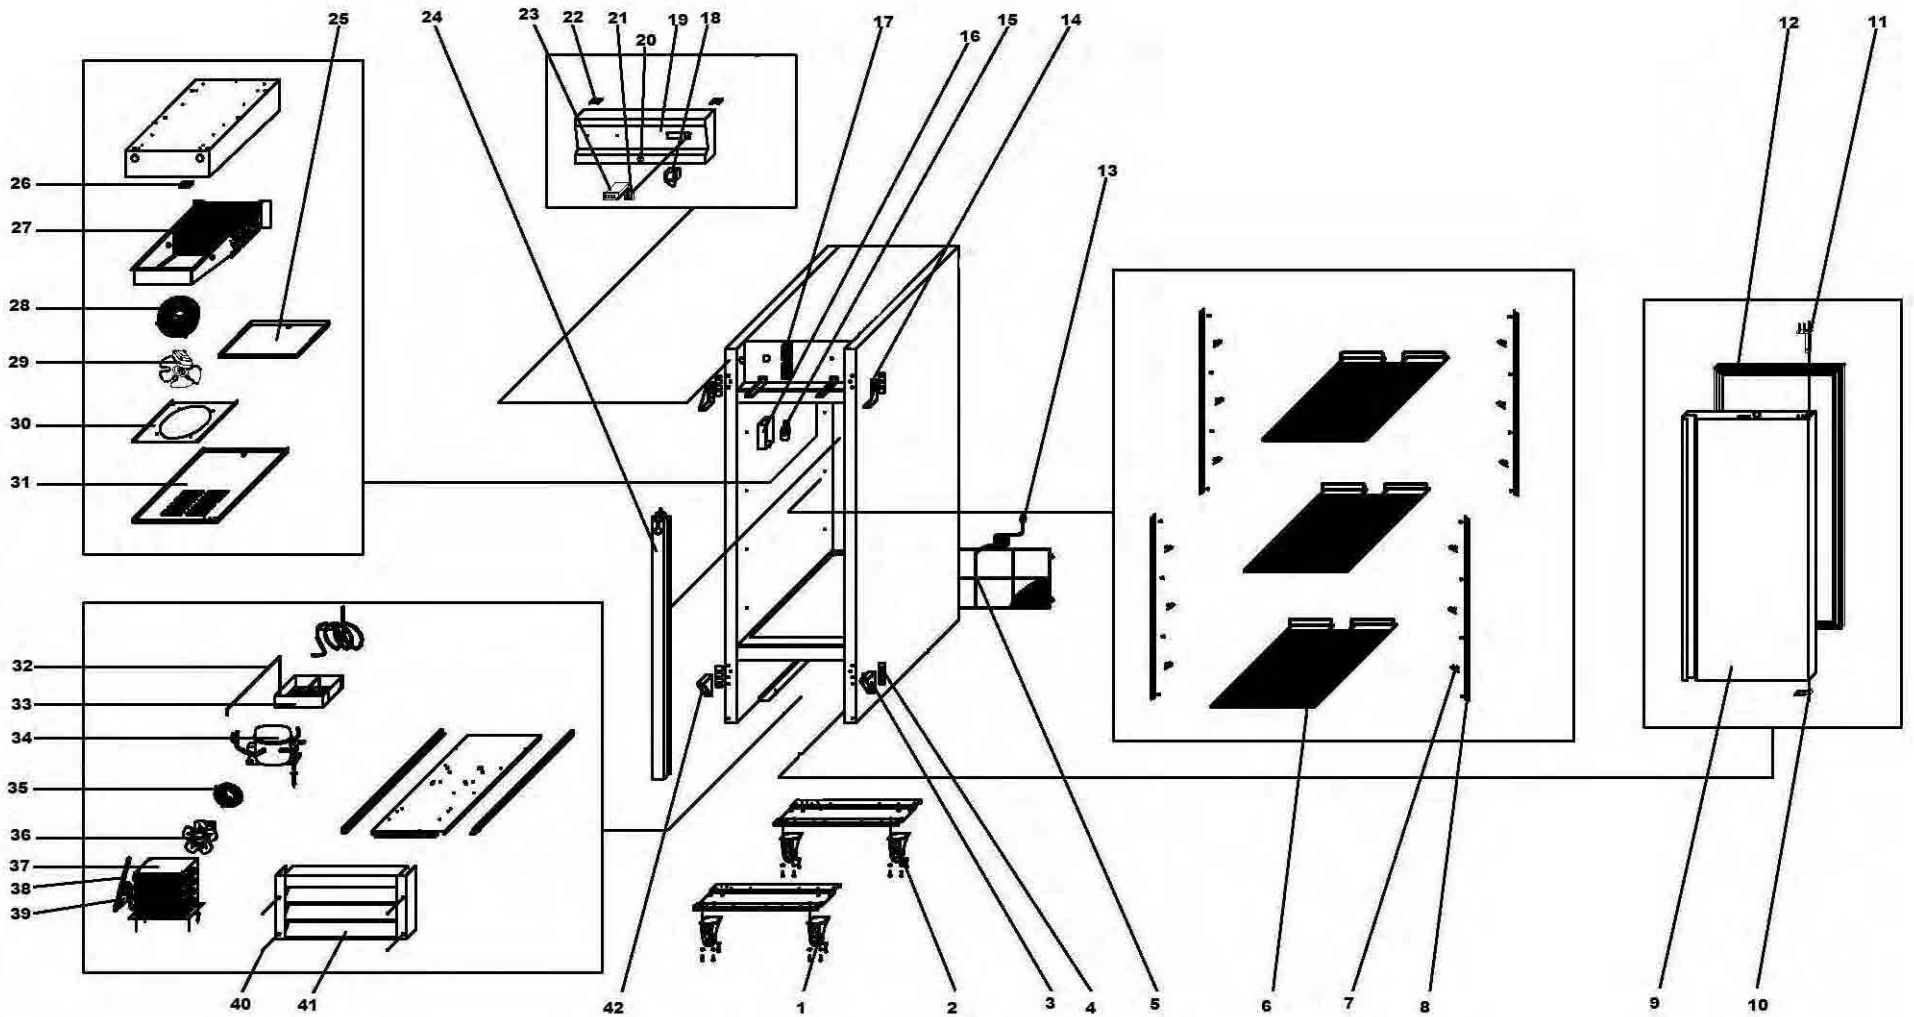

CR1-ES ENTREE ONE DOOR REFRIGERATOR BOTTOM MOUNT COMPRESSOR

CR1-ES ONE DOOR REFRIGERATOR BOTTOM MOUNT COMPRESSOR

NO.	PART #	NAME	QTY	NO.	PART #	NAME	QTY
1	H00316	SWIVEL CASTER W/BRAKE	2	23	H00219	DIGITAL THERMOSTAT	1
2	H00317	SWIVEL CASTER W/O BRAKE	2		H00205	DIGITAL TEMPERATURE SENSORS	2
3	H00333	HINGE, BOTTOM RIGHT	1	24	H00311	CHANEL SUCTION LINE COVER	1
4	H00329	SHIMS, DOOR HINGES	2	25	H00141	DRAIN PAN, PRIOR TO 09/14	1
5	H00313	COVER, LOWER, REAR COMPARTMENT	1		H00141.1	DRAIN PAN, AFTER 09/14	1
6	H00307	SHELF	3		H00336	DRAIN JOINT ELBOW	1
	H00307-C	SHELF W/4 CLIPS	*		G30001	MALE DRAIN FITTING	1
7	C3234860	SHELF CLIP	12		G30002	FEMALE DRAIN FITTING	1
8	H00342	PILASTER	4	26	H00335	SENSOR FIXED CLIP	1
	H00312	THUMB SCREW	16	27	H00349	EVAPORATOR COIL	1
9	H00324	FULL DOOR SOLID	1	28	H00112	FAN GUARD, EVAPORATOR, WHITE	1
10	H00326	DOWN HINGE AXIS JACKET	1	29	H00114	EVAPORATOR FAN MOTOR	1
11	H00328	HINGE CARTRIDGE, SELF CLOSING	1	30	H00131	EVAPORATOR FAN SUPPORT	1
12	H00325	GASKET	1	31	H00151	EVAPORATOR COVER WHITE	1
13	C2194684	POWER CORD, 14AWG/5-15P	1	32	H00391	EVAPORATOR DRAIN TUBE	1
14	H00330	HINGE, TOP LEFT	1	33	C30003	WATER BOX	1
	H00331	HINGE, TOP RIGHT	1	34	H00020F	COMPRESSOR, FF18.5HAX W/FILTER DRIER	1
15	C2194686	LAMP	1		H01220	START KIT FOR FF18.5HAX	*
16	H00209	LAMP COVER	1	35	H00123	FAN GUARD BLACK – CONDENSER	1
17	H00215	TERMINAL BLOCK, 5 POLE	3	36	H00110	CONDENSER FAN MOTOR	1
18	C10001	DOOR SWITCH, 4 POLE	1	37	H00345	CONDENSER COIL	1
19	C20014	SHROUD ASSY, UPPER	1	38	H00301	CAPILLARY TUBE ID .055" X 196.9" LONG	1
20	H00340	LOCK W/2 KEYS	1	39	H00341	FILTER DRIER	1
	H00357	KEY (ONLY)	*	40	S900.03	PLASTIC CAP	4
21	C2194691	SWITCH, POWER ON/OFF 20A/125V	1	41	C20025	BOTTOM SHROUD	1
22	H00321	HINGE, UPPER SHROUD	2	42	H00332	HINGE, BOTTOM LEFT	1