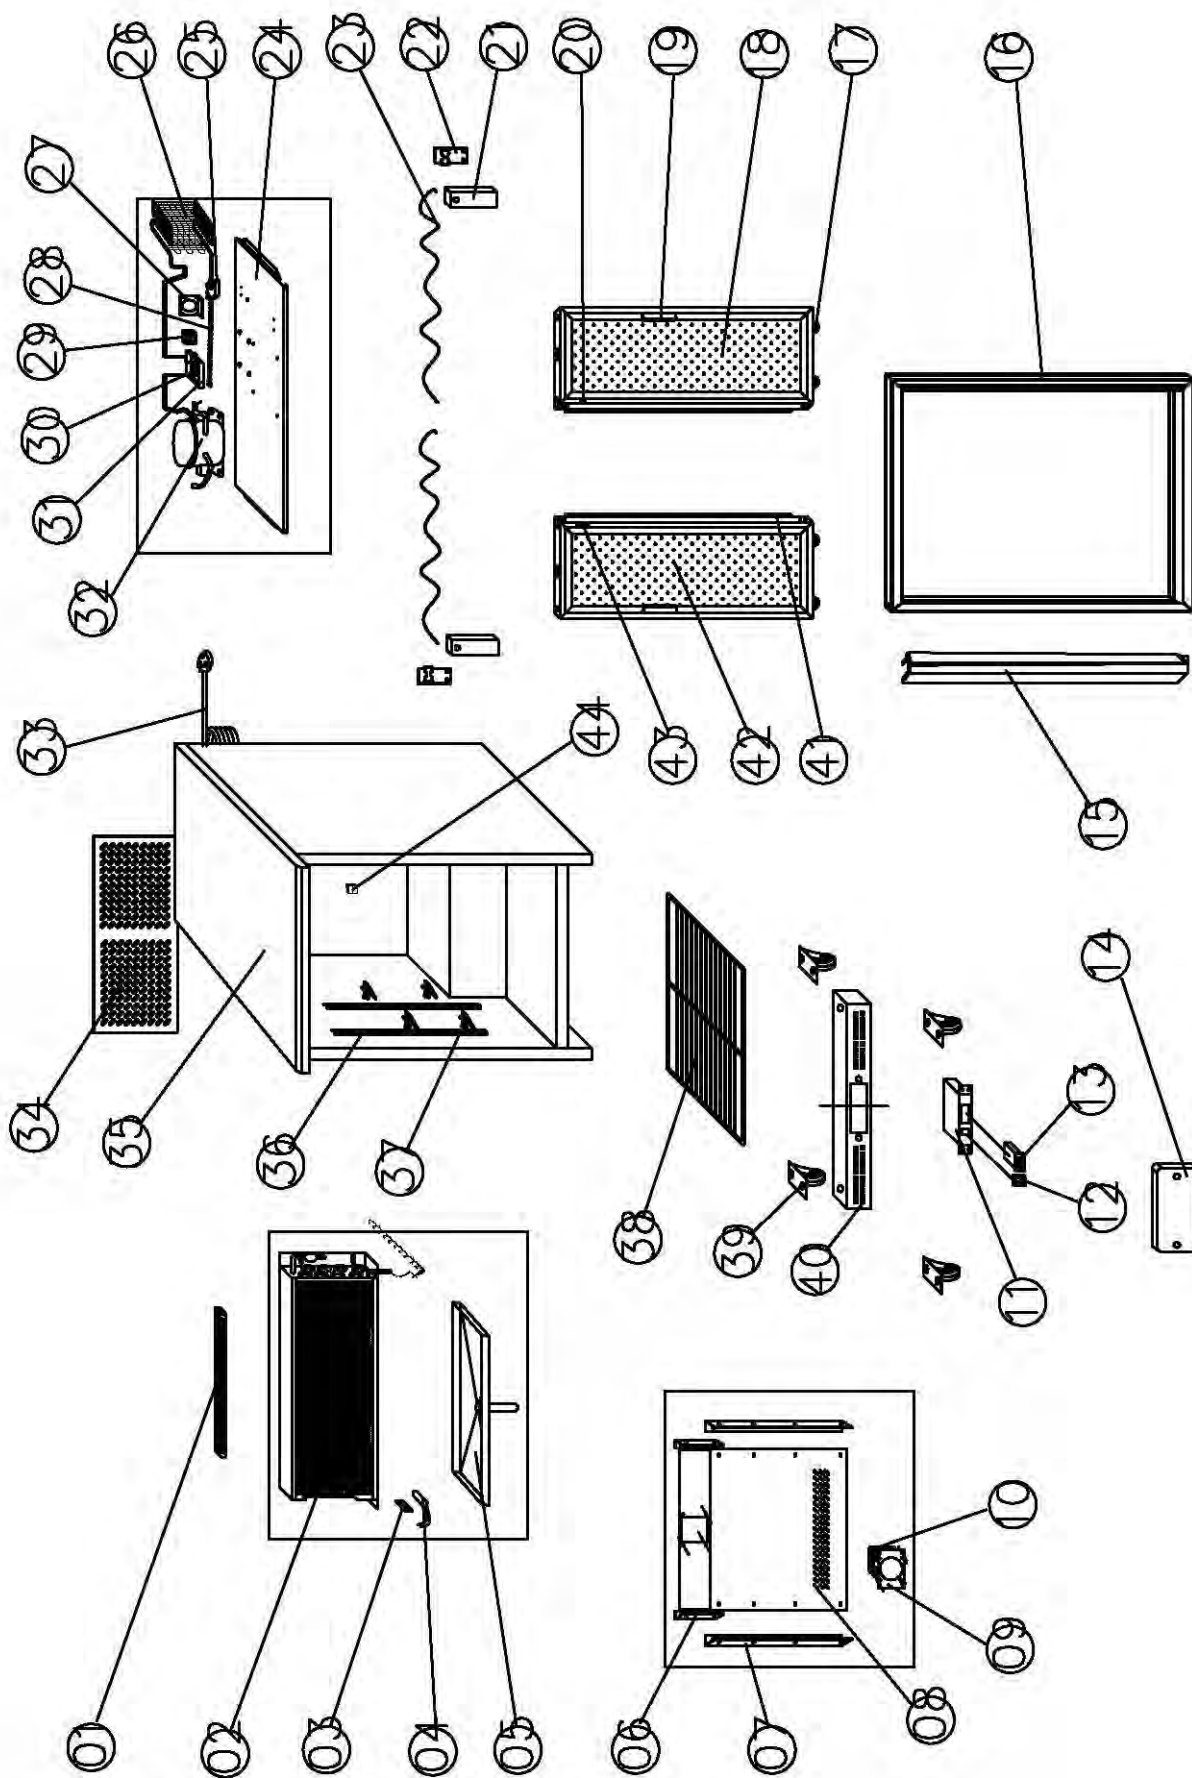

BB-2SD-28

ENTRÉE MODEL BB-2SD-28

NO	PART #	NAME	QTY
01	N/A	LAMP SUPPORT	1
02	BC02002	EVAPORATOR	1
03	N/A	PROBE PADDING	1
04	H00205	SENER	2
05	BC30600	EVAPORATOR WATER PAN	1
06	BC30853	SHORT SUPPORT	2
07	BC30866	LONG SUPPORT	2
08	N/A	EVAPORATOR COVER	1
09	N/A	CIRCUIT FAN SUPPORT	1
10	H01110	CIRCUIT FAN	1
11	N/A	THERMOSTAT BOX	1
12	C2194691	MAIN SWITCH	1
13	H00219	THERMOSTAT	1
14	BC00382	THERMOSTAT COVER	1
15	BC30707	DOOR SPRING SUPPORT	2
16	N/A	DOOR FRAME	1
17	BC30013	DOOR WHEEL	4
18	BC30026	FRONT DOOR	1
19	BC30701	HANDLE	2
20	BC30708	LOCK	1
21	BC30706	DOOR SPRING	2
22	BC30012	CHAIN WHEEL	2
23	BC30022	NYLON LINE	2
24	N/A	UNIT BOARD	1
25	N/A	DRIER SUPPORT	1
26	SC150G.06A	CONDENSER	1
27	N/A	CONDENSER FAN BOARD	1
28	H03305	CAPILLARY	1
29	BC01110	CONDENSER FAN	1
30	N/A	EVAPORATE PIPE	1
31	C30005	WATER BOX	1
32	H00022F	COMPRESSOR GVT44AD W/FILTER DRIER	1
33	C2194684	CORD & PLUG	1
34	BC30806	UNIT ROOM COVER	1
35	N/A	BODY	1
36	BC30855	SHELF SUPPORT	4
37	C3234860	SHELF CLIP	8
38	BC30864	SHELF	2
39	BC1316	WHEEL	4
40	BC30803	PANEL	1
41	BC30710	GASKET	1
42	BC30014	BACK DOOR	1
44	BC210012	LIGHT SWITCH	1
45	BC30401	LAMP COVER	1
46	BC10G.01	LAMP	1