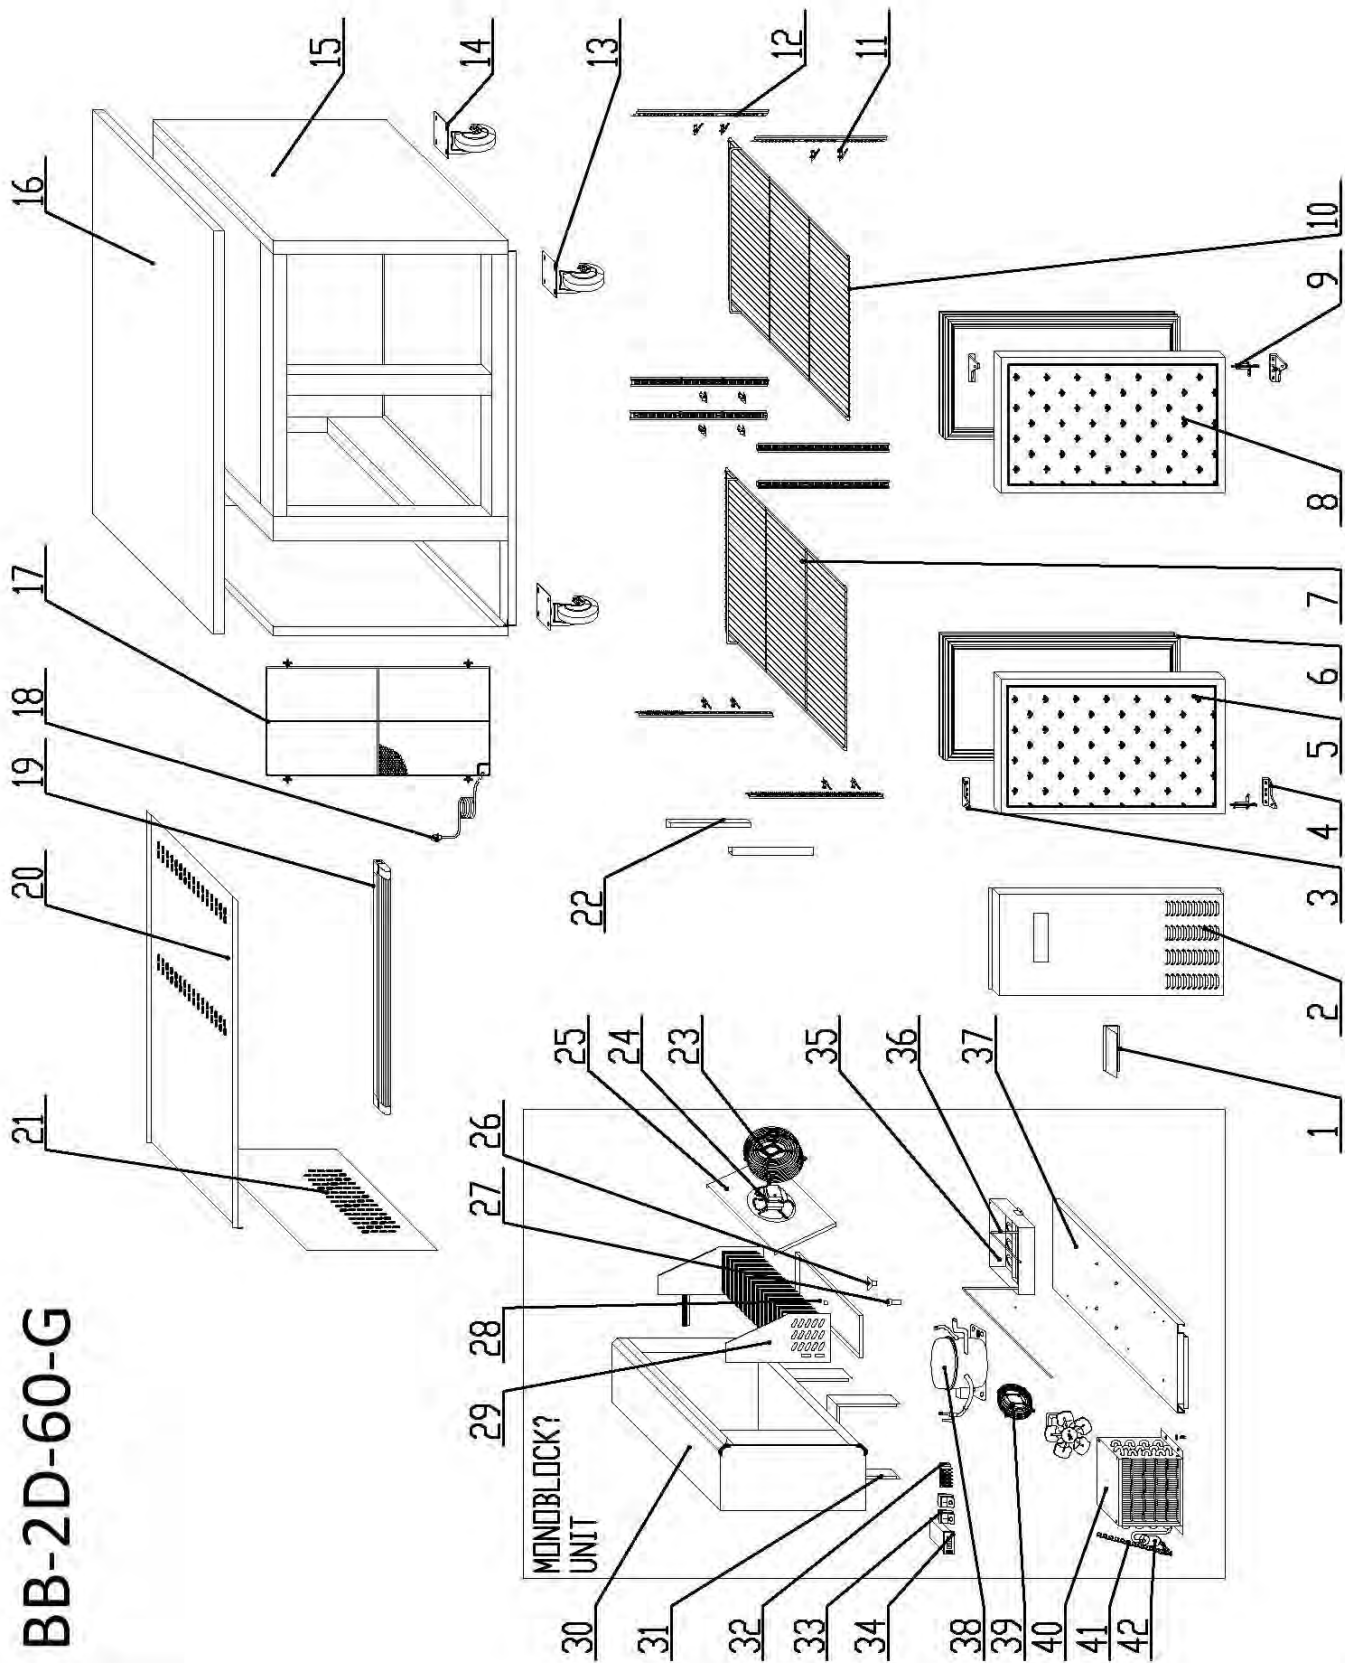

BB-2D-60-G

ENTRÉE MODEL BB-2D-60-G

NO	PART #	NAME	QTY
1	BC00381	THERMOSTAT COVER	1
2	BC30867	FRONT PANEL	1
3	BC30502	DOOR HINGE /UP	2
4	C02327LB	BOTTOM DOOR HINGE LEFT	1
4	C02327RB	BOTTOM DOOR HINGE RIGHT	1
5	BC30000	DOOR /LEFT	1
6	BC30716	GASKET	2
7	BC30856-1	SHELF /LEFT BLACK	2
8	BC30010	DOOR /RIGHT	1
9	H00328	DOOR SPRING HINGE	2
10	BC30859-1	SHELF /RIGHT BLACK	2
11	C3234860	K SHAPE CLIP	16
12	H02342	SHELF SUPPORT	8
13	H00316	SWIVEL CASTER W/BRAKE	2
14	H00317	SWIVEL CASTER W/O BRAKE	2
15	N/A	BODY	1
16	N/A	TOP	1
17	BC30811	UNIT ROOM COVER	1
18	C2194684	CORD & PLUG	1
19	BC-2.11	LAMP	1
20	N/A	AIR FLOW CONDUCT BOARD	1
21	N/A	EVAPORATOR COVER	1
22	N/A	FIXED BOARD OF MONOBLOCK	2
23	H00112	WALL RING	1
24	H00114	CIRCLE FAN	1
25	N/A	FAN SUPPORT	1
26	G30001	DRAIN PIPE(B)	1
27	G30002	DRAIN PIPE(A)	1
28	BC30601	EVAPORATOR WATER PAN	1
29	BC02001	EVAPORATOR	1
30	N/A	MONOBLACK	1
31	N/A	MONOBLACK SUPPORT	2
32	H00215	TERMINAL BLOCK, 5 POLL	1
33	C2194691	MAIN SWITCH	2
34	H00219	THERMOSTAT	1
35	C30004	WATER BOX	1
36	N/A	DISCHARGE PIPE	1
37	N/A	UNIT BOARD	1
38	H00020F	COMPRESSOR	1
39	H00123	BASKET GUARD GRILLS	1
40	H00110	CONDENSER FAN	1
41	H01347	CONDENSER COIL	1
42	H03302	CAPILLARY TUBE ID.055" X 98.4" L	1
43	H00341	FILTER DRIER	1