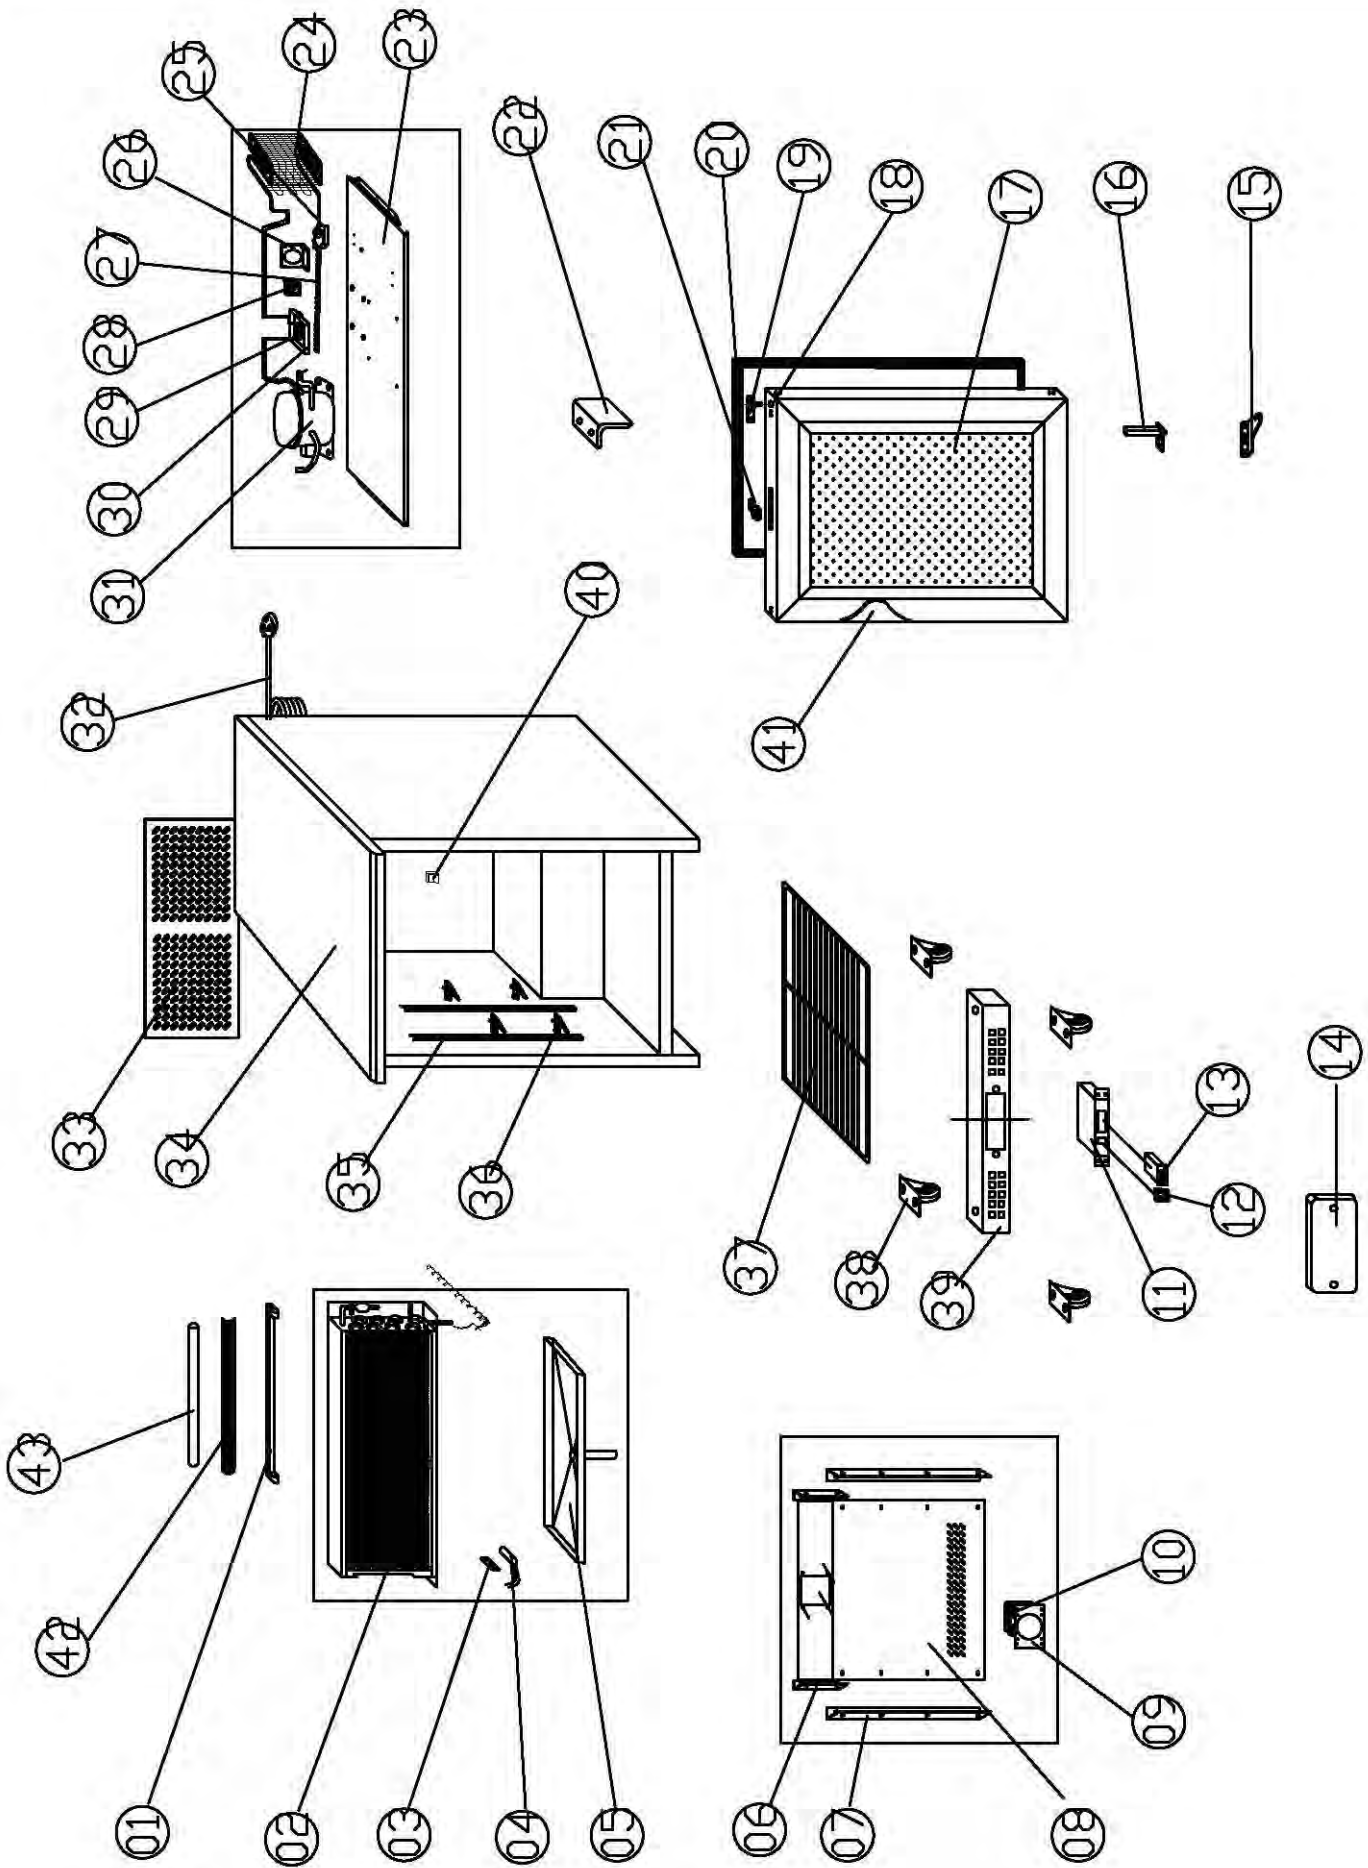

MODEL BB-1HD-G

ENTRÉE MODEL BB-1HD-G

NO	PART #	NAME	QTY
01	N/A	LAMP SUPPORT	1
02	BC02002	EVAPORATOR	1
03	N/A	PROBE PADDING	1
04	H00205	SENSOR	2
05	BC30600	EVAPORATOR WATER PAN	1
06	BC30852	SHORT SUPPORT	2
07	TBA	LONG SUPPORT	2
08	N/A	EVAPORATOR COVER	1
09	N/A	CIRCUIT FAN SUPPORT	1
10	H01110	CIRCUIT FAN	1
11	N/A	THERMOSTAT BOX	1
12	C2194691	MAIN SWITCH	1
13	H00219	THERMOSTAT	1
14	BC00382	THERMOSTAT COVER	1
15	BC30500	DOWN HINGE RIGHT	1
16	H00328	DOOR SPRING	1
17	BC30016	GLASS DOOR	1
18	BC30703	HINGE AXIS BUSHING	1
19	BC30501	UP HINGE RIGHT	1
20	BC30700	GASKET	1
21	BC30704	LOCK	1
22	BC30705	LOCK HOOK	1
23	N/A	UNIT BOARD	1
24	SC150G.06A	CONDENSER	1
25	N/A	DRIER SUPORT	1
26	N/A	CONDENSER FAN BOARD	1
27	H03305	CAPILLARY	1
28	H01110	CONDENSER FAN	1
29	N/A	DISCHARGE PIPE	1
30	C30005	WATER BOX	1
31	H00022F	COMPRESSOR GVT44AD W/FILTER DRIER	1
32	C2194684	CORD & PLUG	1
33	BC30805	UNIT ROOM COVER	1
34	N/A	BODY	1
35	BC30851	SHELF SUPPORT	4
36	C3234860	SHELF CLIP	8
37	BC30850	SHELF	2
38	BC1316	WHEEL	4
39	BC30800	PANEL	1
40	BC210012	LIGHT SWITCH	1
41	BC30702	HANDLE	1
42	BC30401	LAMP COVER	1
43	BC10G.01	LAMP	1