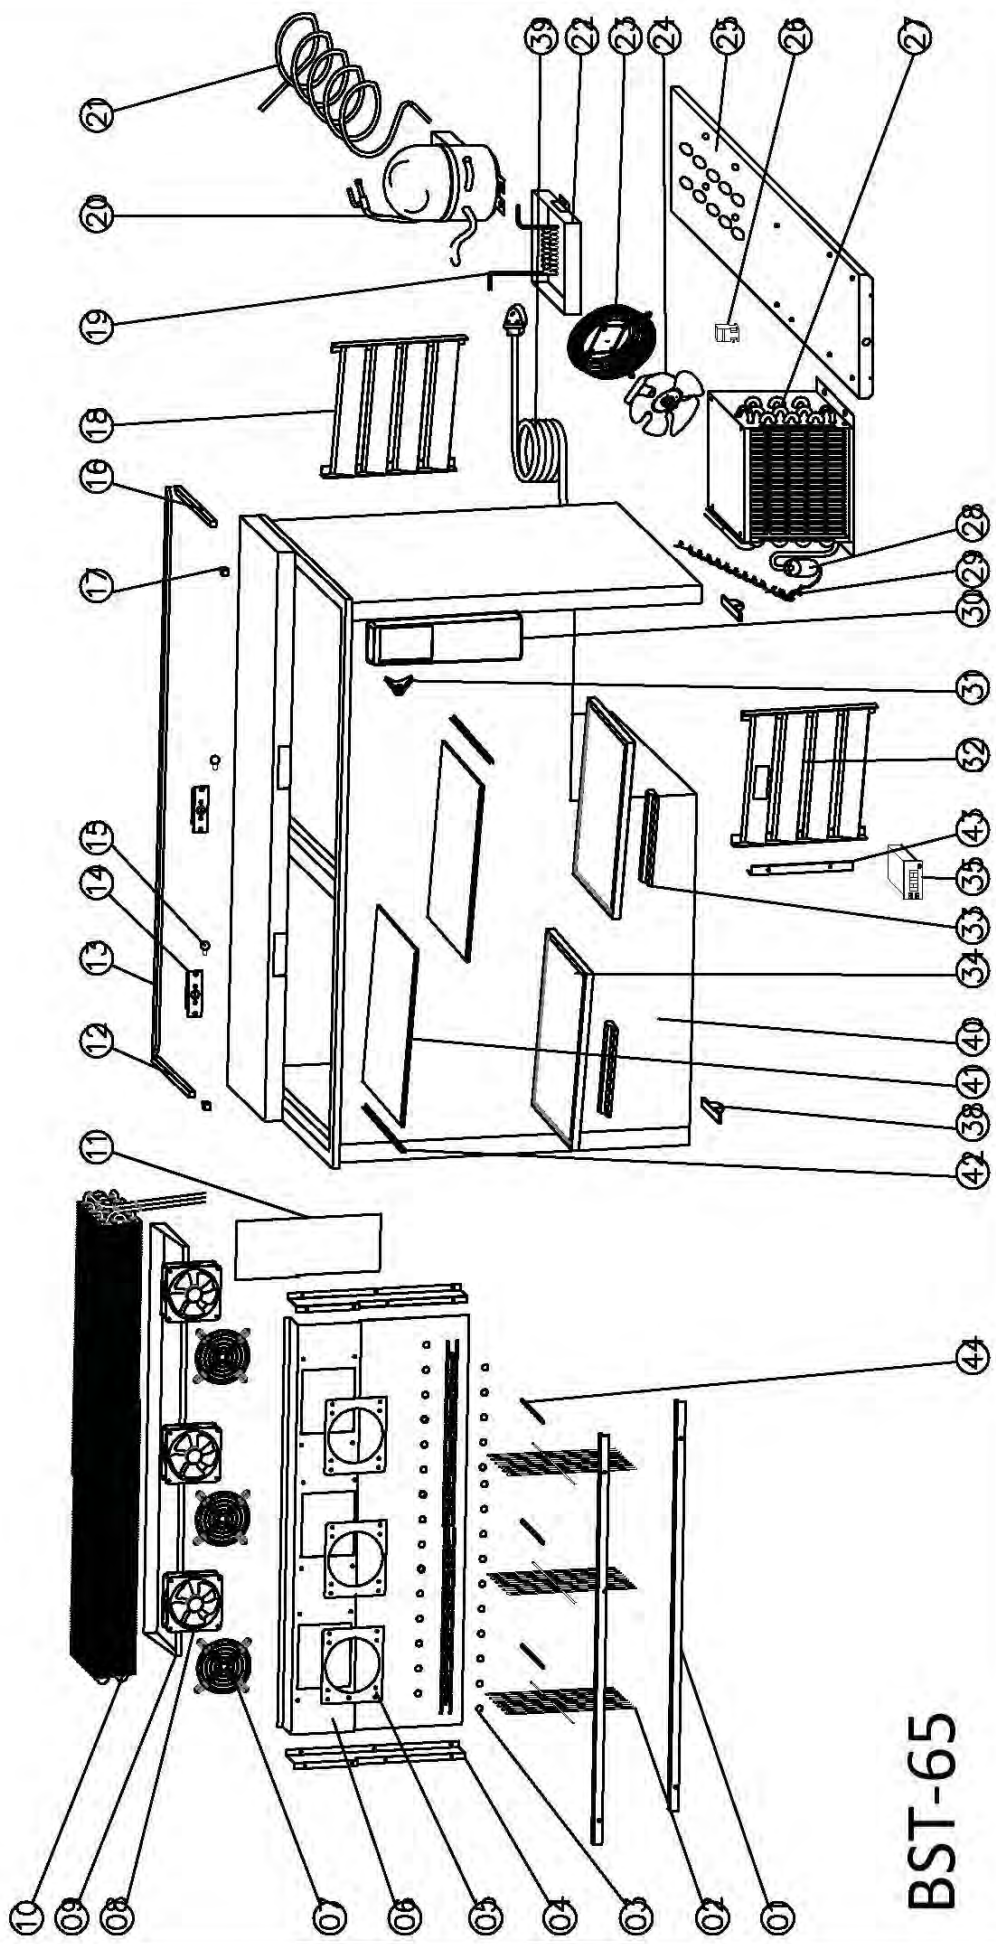

BST-65

ENTRÉE MODEL BST-65

N0	PART #	NAME	QTY
1	BC30919	SUPPORT	2
2	BC30913	SHELF	3
3	BC30914	SHELF PROTECTOR PIN	41
4	BC30915	LEFT SUPPORT	1
5	N/A	FAN SUPPORT	
6	N/A	EVAPORATOR COVER	
7	BC30910	BASKET GUARD GRILLS	3
8	H01110	CIRCLE FAN	3
9	BC30907	EVAPORATOR WATER PAN	1
10	BC30905	EVAPORATOR	1
11	N/A	CONTROLLER BOARD	
12	N/A	LEFT OMAMENT	
13	N/A	BACK OMAMENT	
14	BC30909	LOCK BOX	2
15	BC30704	LOCK	2
16	N/A	RIGHT OMAMENT	
17	N/A	OMAMENT CLIP	
18	BC30916	BACK AIR FLOW WINDOW	1
19	N/A	EVAPORATOR PIPE	
20	H00011F	COMPRESSOR	1
21	N/A	SUCTION PIPE	
22	BC30911	WATER BOX	1
23	H00123	BASKET GUARD GRILLS	1
24	H00110	CONDENSER FAN	1
25	N/A	UNIT BOARD	
26	H00220	CONTACTOR	1
27	H01347	CONDENSER	1
28	H00341	FILTER DRIER	1
29	BC30901	CAPILLARY	1
30	BC30903	BOTTLE CAP BOX	1
31	BC30902	BOTTLE OPENER	1
32	BC30917	FRONT AIR FLOW WINDOW	1
33	BC30908	HANDLE	2
34	BC30028	DOOR	2
35	H00219	CONTROLLER	1
38	BC1316	BACK WHEEL	4
39	C2194684	PLUG	1
40	N/A	BODY	
41	N/A	AIR CONDUCT BOARD	
42	N/A	AIR CONDUCT BOARD SUPPORT	
43	N/A	WINDOW FIXED STRIP	
44	BC30918	SPRING	3