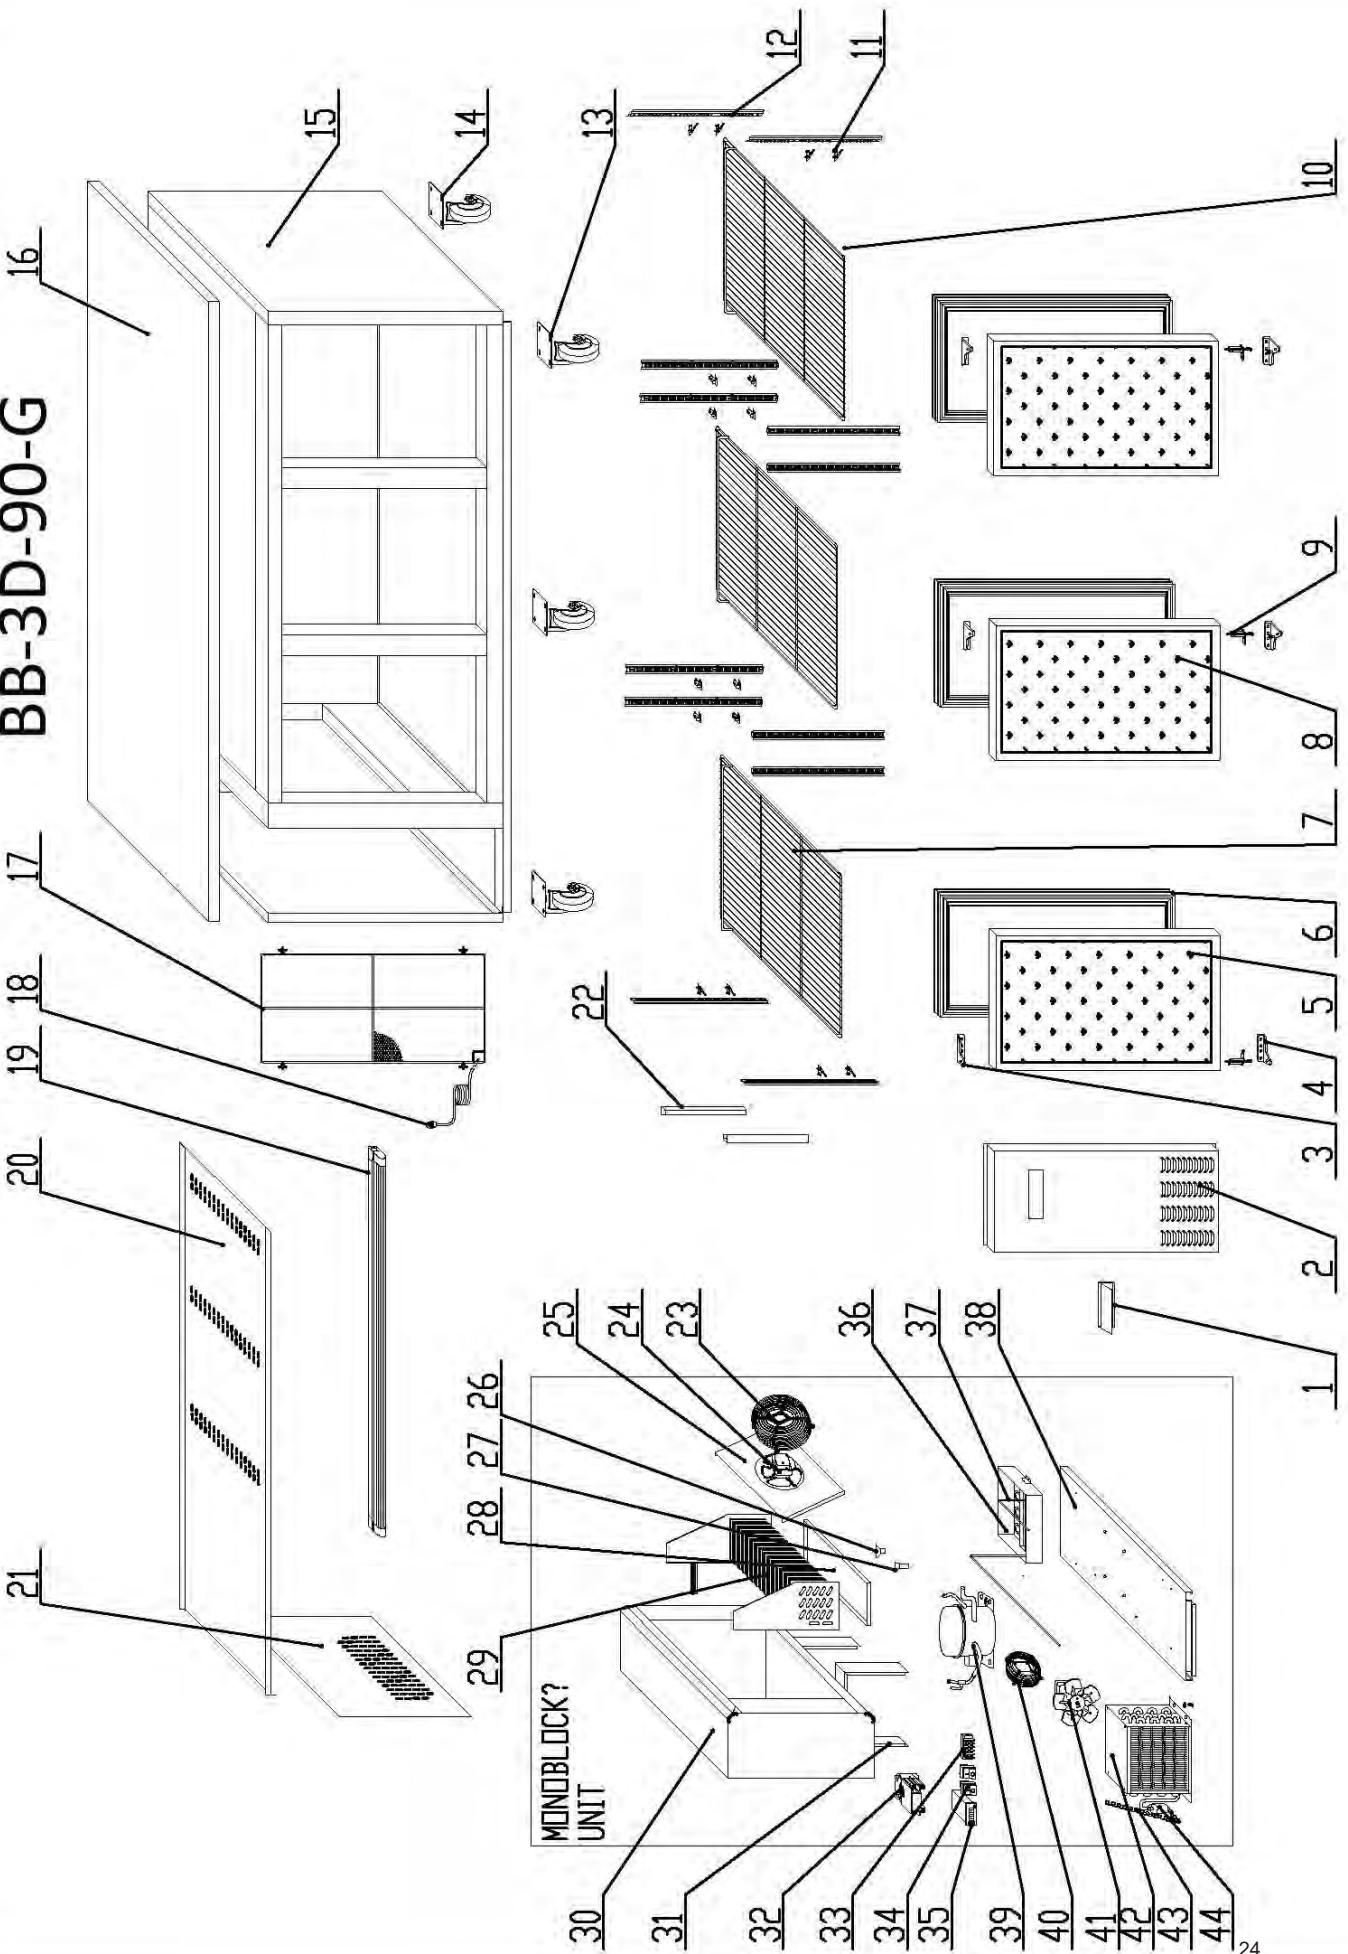

BB-3D-90-G

ENTRÉE MODEL BB-3D-90-G

NO	PART #	NAME	QTY
1	BC00381	THERMOSTAT COVER	1
2	BC30867	FRONT PANEL	1
3	BC30502	DOOR HINGE /UP	2
4	C02327LB	DOOR HINGE /DOWN	2
4	C02327RB	DOOR HINGE /DOWN	2
5	BC30002	DOOR /LEFT	1
6	BC30714	GASKET	3
7	BC30858-1	SHELF /LEFT BLACK	4
8	BC30012A	DOOR /RIGHT	2
9	H00328	DOOR SPRING HINGE	3
10	BC30861-1	SHELF /RIGHT BLACK	2
11	C3234860	K SHAPE CLIP	24
12	H02342	SHELF SUPPORT	12
13	H00316	SWIVEL CASTER W/BRAKE	3
14	H00317	SWIVEL CASTER W/O BRAKE	3
15	N/A	BODY	
16	N/A	TOP	
17	BC30811	UNIT ROOM COVER	1
18	C2194684	CORD & PLUG	1
19	BC-4G.02	LAMP	1
20	N/A	AIR FLOW CONDUCT BOARD	
21	N/A	EVAPORATOR COVER	
22	N/A	FIXED BOARD OF MONOBLOCK	
23	H00112	WALL RING	1
24	H00114	CIRCLE FAN	1
25	N/A	FAN SUPPORT	1
26	G30001	DRAIN PIPE(B)	1
27	G30002	DRAIN PIPE(A)	1
28	BC30601	EVAPORATOR WATER PAN	1
29	BC02001	EVAPORATOR	1
30	N/A	MONOBLACK	
31	N/A	MONOBLACK SUPPORT	
32	N/A	CONNECTOR	
33	H00215	TERMINAL BLOCK, 5 POLL	1
34	C2194691	MAIN SWITCH	2
35	H00219	THERMOSTAT	1
36	C30004	WATER BOX	1
37	N/A	DISCHARGE PIPE	
38	N/A	UNIT BOARD	
39	H00019F	COMPRESSOR	1
40	H00123	BASKET GUARD GRILLS	1
41	H00110	CONDENSER FAN	1
42	H01347	CONDENSER	1
43	H03306	CAPILLARY	1
44	H00341	FILTER DRIER	1