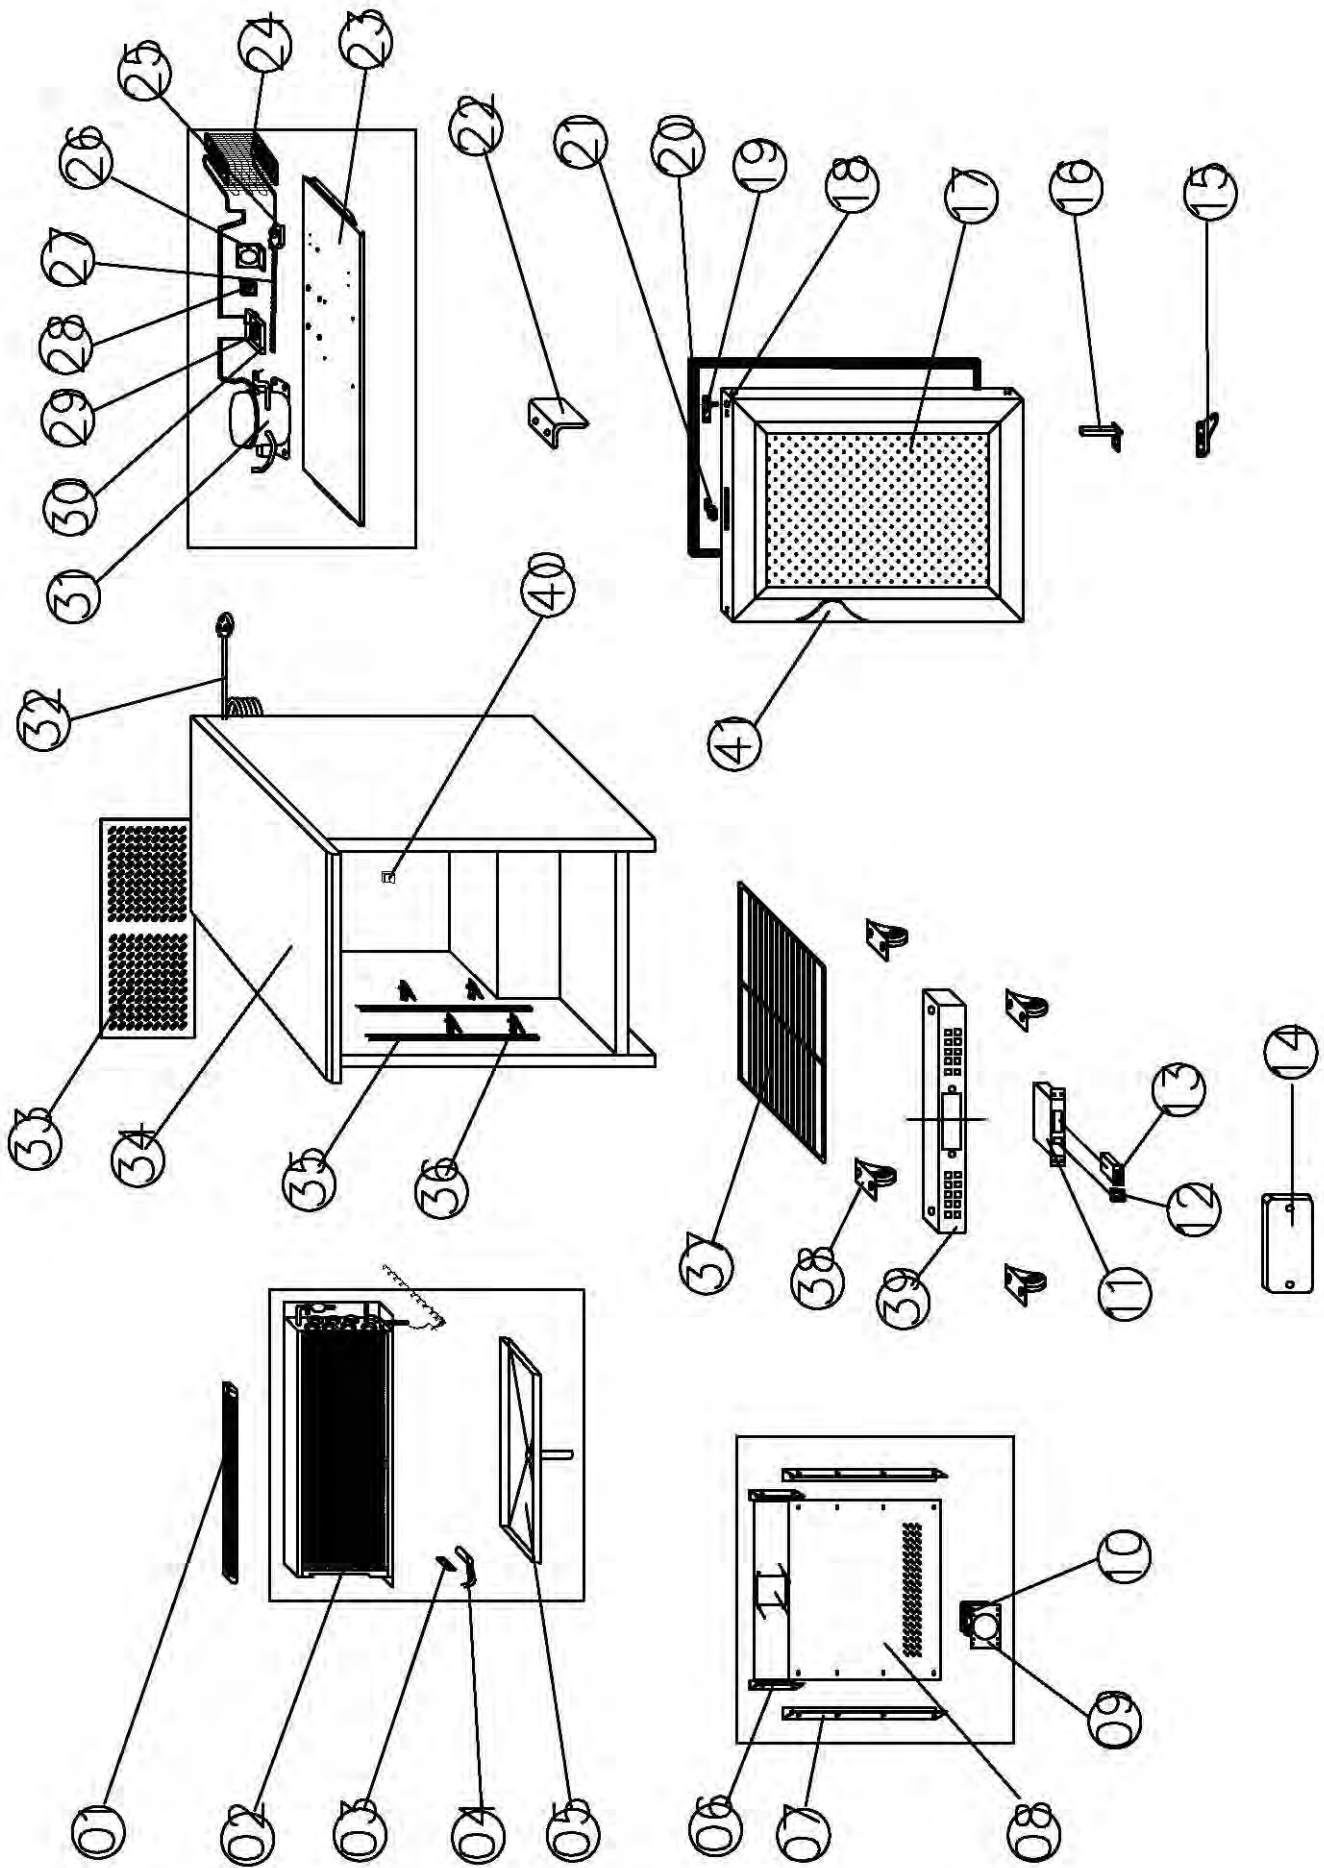

MODEL BB-1HD-G

ENTRÉE MODEL BB-1HD-G

NO	PART #	NAME	QTY
01	N/A	LAMP SUPPORT	1
02	BC02002	EVAPORATOR	1
03	N/A	PROBE PADDING	1
04	H00205	SENSOR	2
05	BC30600	EVAPORATOR WATER PAN	1
06	BC30852	SHORT SUPPORT	2
07	TBA	LONG SUPPORT	2
08	N/A	EVAPORATOR COVER	1
09	N/A	CIRCUIT FAN SUPPORT	1
10	H01110	CIRCUIT FAN	1
11	N/A	THERMOSTAT BOX	1
12	C2194691	MAIN SWITCH	1
13	H00219	THERMOSTAT	1
14	BC00382	THERMOSTAT COVER	1
15	BC30500	DOWN HINGE RIGHT	1
16	H00328	DOOR SPRING	1
17	BC30016	GLASS DOOR	1
18	BC30703	HINGE AXIS BUSHING	1
19	BC30501	UP HINGE RIGHT	1
20	BC30700	GASKET	1
21	BC30704	LOCK	1
22	BC30705	LOCK HOOK	1
23	N/A	UNIT BOARD	1
24	SC150G.06A	CONDENSER	1
25	N/A	DRIER SUPORT	1
26	N/A	CONDENSER FAN BOARD	1
27	H03305	CAPILLARY	1
28	H01110	CONDENSER FAN	1
29	N/A	DISCHARGE PIPE	1
30	C30005	WATER BOX	1
31	H00022F	COMPRESSOR GVT44AD W/FILTER DRIER	1
32	C2194684	CORD & PLUG	1
33	BC30805	UNIT ROOM COVER	1
34	N/A	BODY	1
35	BC30851	SHELF SUPPORT	4
36	C3234860	SHELF CLIP	8
37	BC30850	SHELF	2
38	BC1316	WHEEL	4
39	BC30800	PANEL	1
40	BC210012	LIGHT SWITCH	1
41	BC30702	HANDLE	1
42	BC30401	LAMP COVER	1
43	BC10G.01	LAMP	1