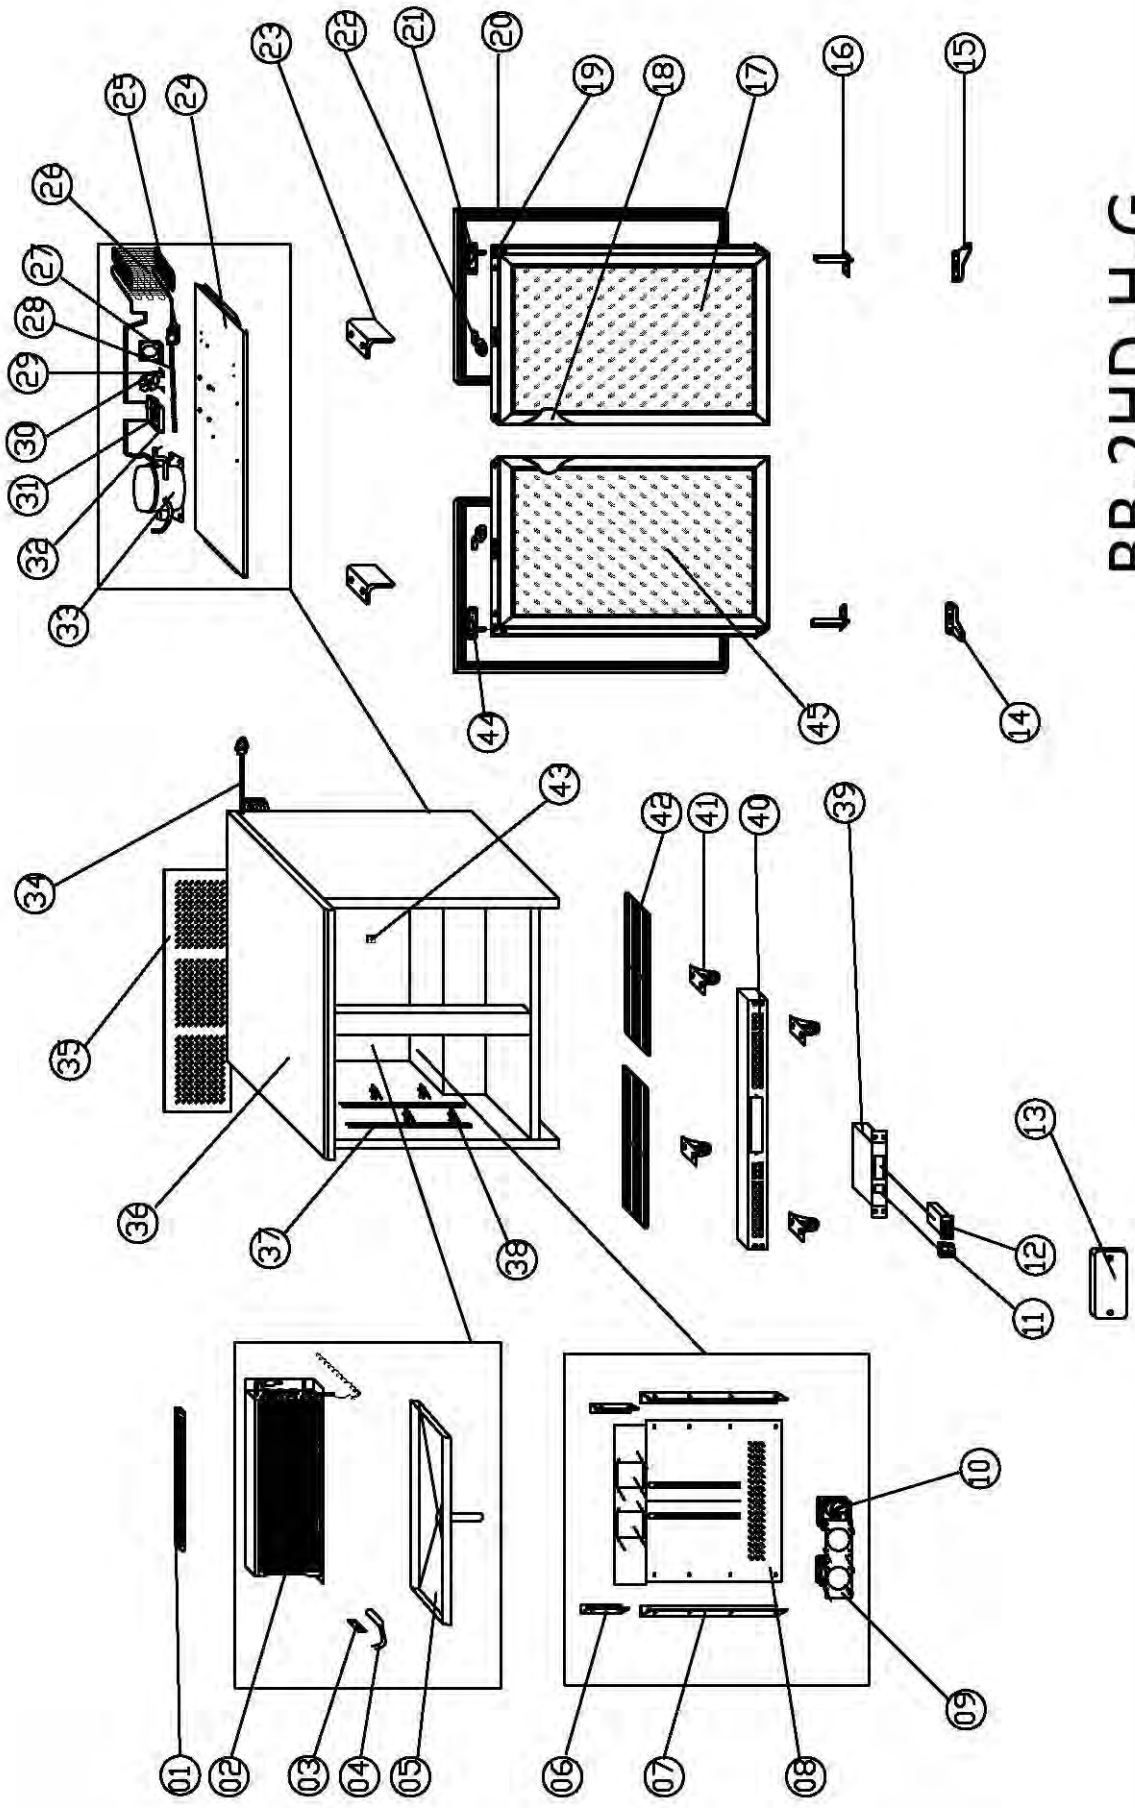

BB-2HD-H-G

ENTRÉE MODEL BB-2HD-H-G

N0	PART #	NAME	QTY
01	N/A	LAMP SUPPORT	1
02	BC02003	EVAPORATOR	1
03	N/A	PROBE PADDING	1
04	H00205	SENER	2
05	BC30602	EVAPORATOR WATER PAN	1
06	BC30852	SHORT SUPPORT	2
07	BC30865	LONG SUPPORT	2
08	N/A	EVAPORATOR COVER	1
09	N/A	CIRCUIT FAN SUPPORT	1
10	H01110	CIRCUIT FAN	2
11	C2194691	MAIN SWITCH	1
12	H00219	THERMOSTAT	1
13	BC00382	THERMOSTAT COVER	1
14	BC30503	DOWN HINGE LEFT	1
15	BC30500	DOWN HINGE RIGHT	1
16	H00328	DOOR SPRING	2
17	BC30021	GLASS DOOR RIGHT	1
18	BC30702	HANDLE	2
19	BC30703	HINGE AXIS BUSHING	2
20	BC30713	GASKET	2
21	BC30501	UP HINGE RIGHT	1
22	BC30704	LOCK	2
23	BC30705	LOCK HOOK	2
24	N/A	UNIT BOARD	1
25	N/A	DRIER SUPPORT	1
26	SC250G.30	CONDENSER	1
27	N/A	CONDENSER FAN BOARD	1
28	H03305	CAPILLARY	1
29	N/A	CONDENSER FAN BRACKET	1
30	F10.6.1	CONDENSER FAN YZF10-20-26-UL	1
31	N/A	DISCHARGE PIPE	1
32	C30005	WATER BOX	1
33	H00021F	COMPRESSOR GVV57AD W/FILTER DRIER	1
34	BC30900	PLUG	1
35	BC30810	UNIT ROOM COVER	1
36	N/A	BODY	1
37	BC30855	SHELF SUPPORT	8
38	C3234860	SHELF CLIP	16
39	N/A	THERMOSTAT BOX	1
40	BC30802	PANEL	1
41	BC1316	WHEEL	4
42	BC30863	SHELF	4
43	BC210012	LIGHT SWITCH	1
44	BC20018	UP HINGE LEFT	1
45	BC30019	GLASS DOOR LEFT	1
46	BC20G.32	LAMP COVER	1
47	BC20G.02	LAMP	1