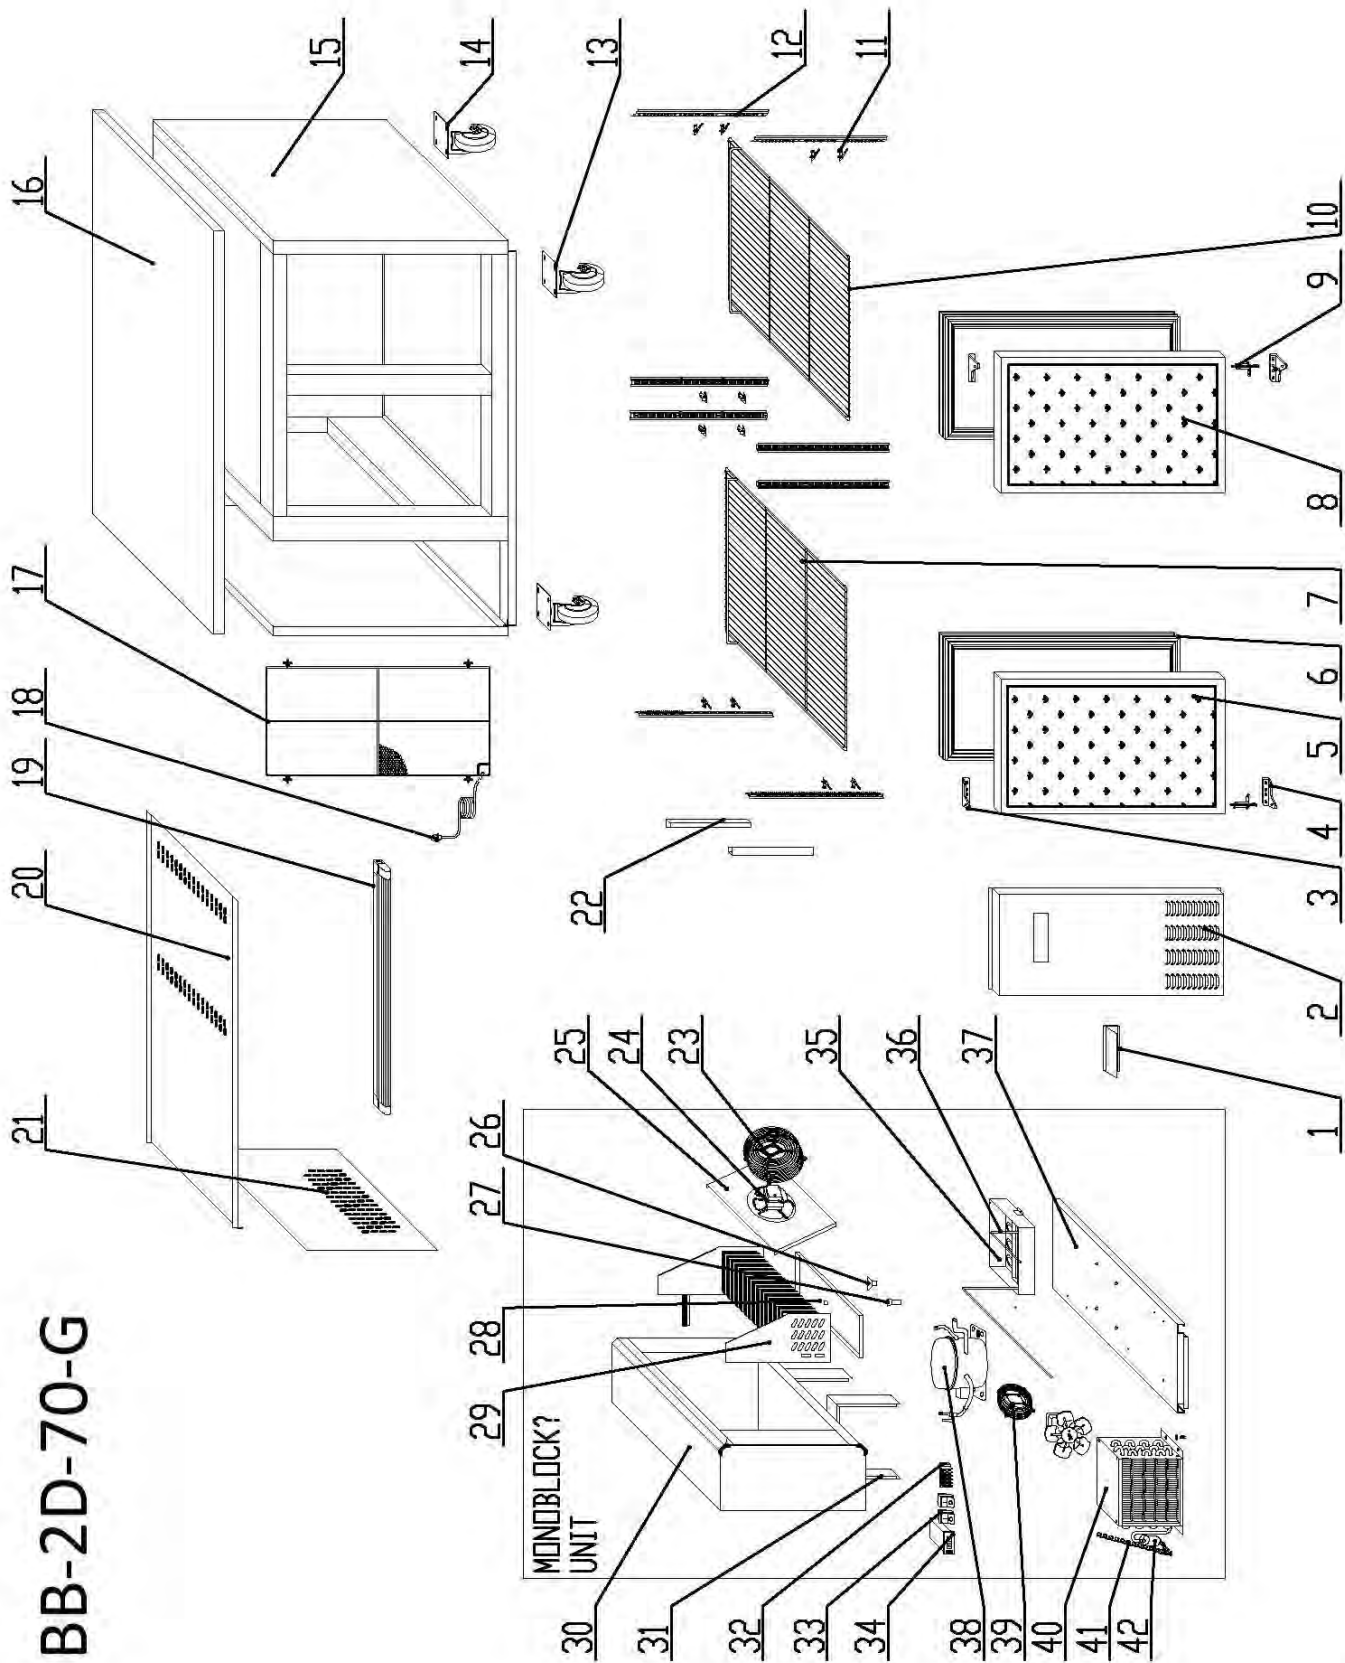

BB-2D-70-G

ENTRÉE MODEL BB-2D-70-G

NO	PART #	NAME	QTY
1	BC00381	THERMOSTAT COVER	1
2	BC30867	FRONT PANEL	1
3	BC30502	DOOR HINGE /UP	2
4	C01327LB	LOWER LEFT HINGE	2
4	C02327RB	LOWER RIGHT HINGE	2
5	BC30001	DOOR /LEFT	1
6	BC30715	GASKET	2
7	BC30857-1	SHELF /LEFT BLACK	2
8	BC30011	DOOR /RIGHT	1
9	H00328	HINGE CARTRIDGE, SELF CLOSING	2
10	BC30860-1	SHELF /RIGHT BLACK	2
11	C3234860	PILASTER CLIP	16
12	H02342	SHELF SUPPORT	8
13	H00316	SWIVEL CASTER W/BRAKE	2
14	H00317	SWIVEL CASTER W/O BRAKE	2
15	N/A	BODY	1
16	N/A	TOP	1
17	BC30811	UNIT ROOM COVER	1
18	C2194684	CORD & PLUG	1
19	BC-2.11	LAMP	1
20	N/A	AIR FLOW CONDUCT BOARD	1
21	N/A	EVAPORATOR COVER	1
22	N/A	FIXED BOARD OF MONOBLOCK	2
23	H00112	WALL RING	1
24	H00114	CIRCLE FAN	1
25	N/A	FAN SUPPORT	1
26	G30001	DRAIN PIPE(B)	1
27	G30002	DRAIN PIPE(A)	1
28	BC30601	EVAPORATOR WATER PAN	1
29	BC02001	EVAPORATOR	1
30	N/A	MONOBLACK	1
31	N/A	MONOBLACK SUPPORT	2
32	H00215	TERMINAL BLOCK, 5 POLL	1
33	C2194691	MAIN SWITCH	2
34	H00219	THERMOSTAT	1
35	C30004	WATER BOX	1
36	N/A	DISCHARGE PIPE	1
37	N/A	UNIT BOARD	1
38	H00020F	COMPRESSOR	1
39	H00123	BASKET GUARD GRILLS	1
40	H00110	CONDENSER FAN	1
41	H01347	CONDENSER	1
42	H03302	CAPILLARY TUBE ID.055" X 98.4" L	1
43	H00341	FILTER DRIER	1