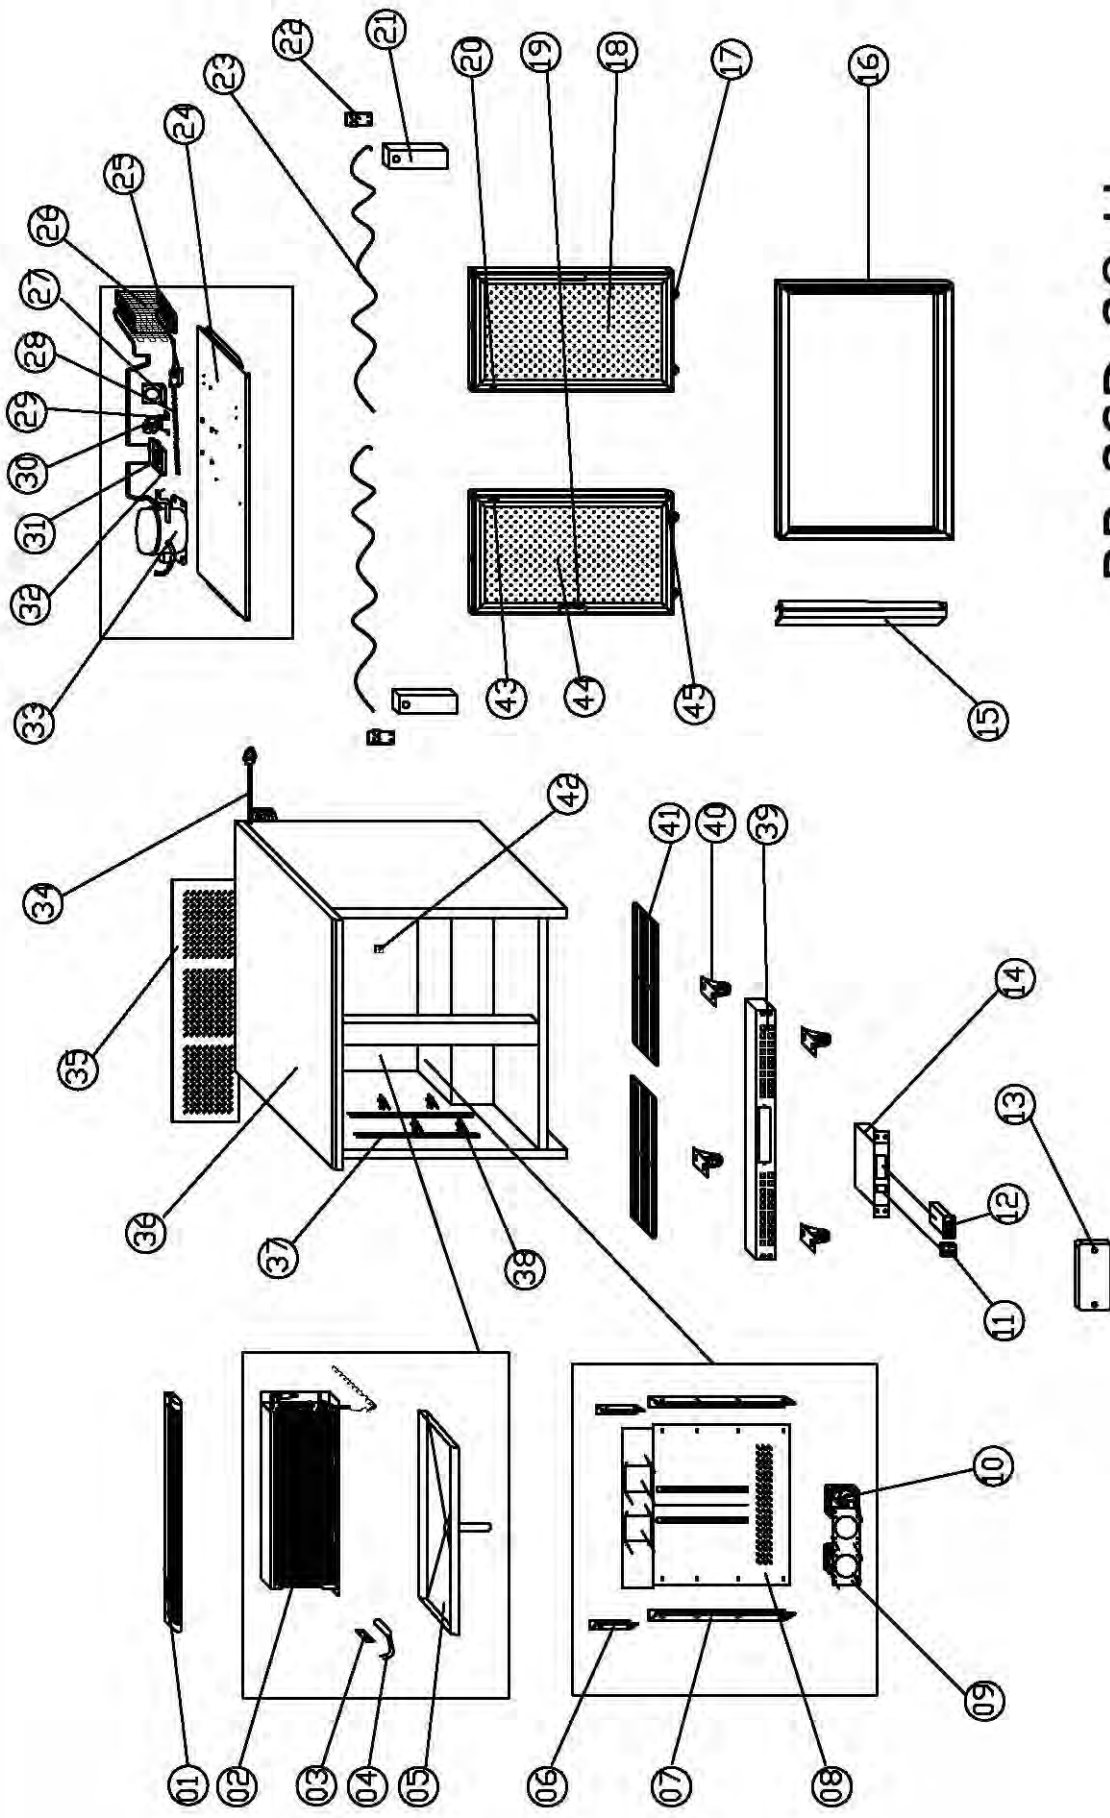

BB-2SD-38-H

ENTRÉE MODEL BB-2SD-38-H

N0	PART #	NAME	QTY
01	N/A	LAMP SUPPORT	1
02	BC02003	EVAPORATOR	1
03	N/A	PROBE PADDING	1
04	H00205	SENER	2
05	BC30602	EVAPORATOR WATER PAN	1
06	BC30852	SHORT SUPPORT	2
07	BC30865	LONG SUPPORT	2
08	N/A	EVAPORATOR COVER	1
09	N/A	CIRCUIT FAN SUPPORT	1
10	H01110	CIRCUIT FAN	2
11	C2194691	MAIN SWICH	1
12	H00219	THERMOSTAT	1
13	BC00382	THERMOSTAT COVER	1
14	N/A	THERMOSTAT BOX	1
15	BC30707	DOOR SPRING SUPPORT	2
16	N/A	DOOR FRAME	1
17	BC30013	DOOR WHEEL	4
18	BC30023	FRONT DOOR	1
19	BC30701	HANDLE	2
20	BC30708	LOCK	1
21	BC30706	DOOR SPRING	2
22	BC30012	CHAIN WHEEL	2
23	BC30022	NYLON LINE	2
24	N/A	UNIT BOARD	1
25	N/A	DRIER SUPPORT	1
26	SC250G.30	CONDENSER	1
27	N/A	CONDENSER FAN BOARD	1
28	H03305	CAPILLARY	1
29	N/A	CONDENSER FAN SUPPORT	1
30	F10.6.1	CONDENSER FAN YZF10-20-26-UL	1
31	N/A	EVAPORATE PIPE	1
32	C30005	WATER BOX	1
33	H00021F	COMPRESSOR GVV57AD W/FILTER DRIER	1
34	C2194684	CORD & PLUG	1
35	BC30810	UNIT ROOM COVER	1
36	N/A	BODY	1
37	BC30855	SHELF SUPPORT	8
38	C3234860	SHELF CLIP	16
39	BC30802	PANEL	1
40	BC1316	WHEEL	4
41	BC30863	SHELF	4
42	BC210012	LIGHT SWITCH	1
43	BC30709	LOCK HOOK	1
44	BC30015	BACK DOOR	1
45	BC30712	GASKET	3
46	N/A	LAMP COVER	1
47	BC20G.02	LAMP	1