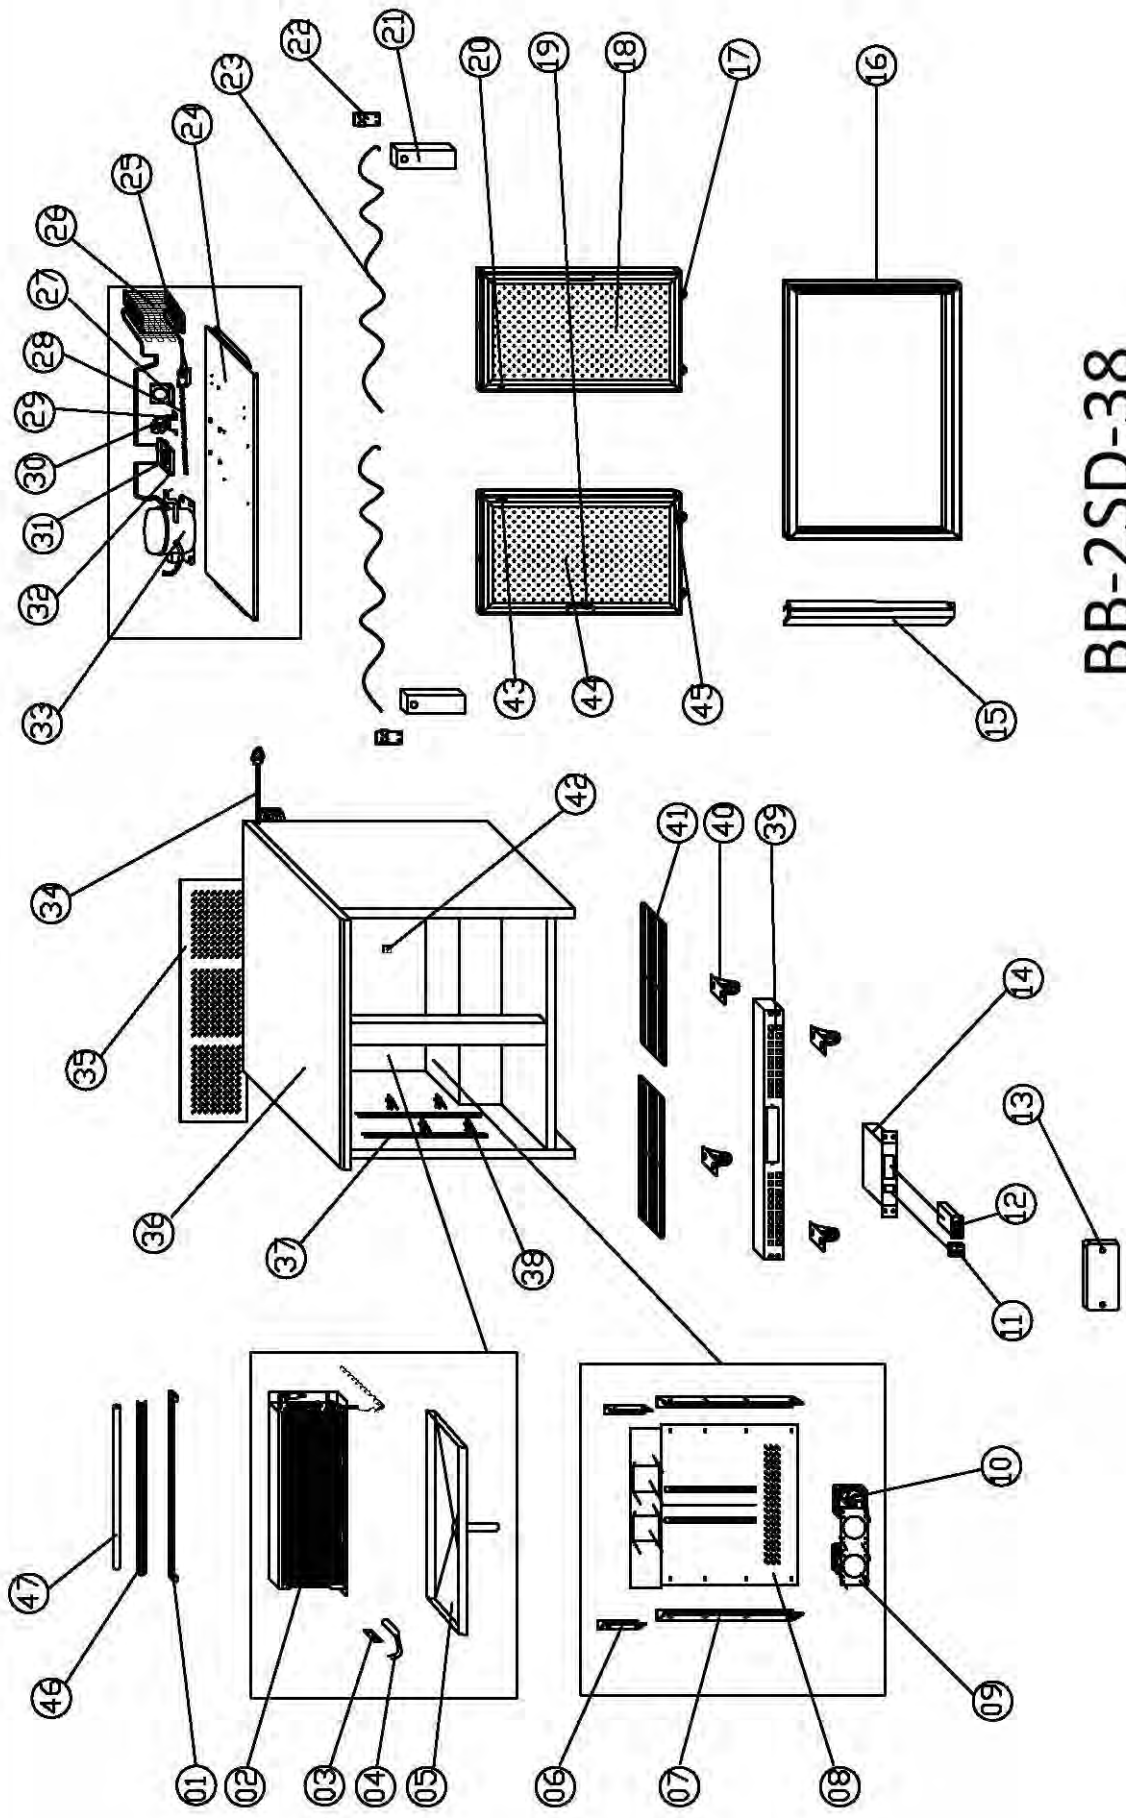

BB-2SD-38

ENTRÉE MODEL BB-2SD-38

N0	PART #	NAME	QTY
01	N/A	LAMP SUPPORT	1
02	BC02003	EVAPORATOR	1
03	N/A	PROBE PADDING	1
04	H00205	SENER	2
05	BC30602	EVAPORATOR WATER PAN	1
06	BC30853	SHORT SUPPORT	2
07	BC30866	LONG SUPPORT	2
08	N/A	EVAPORATOR COVER	1
09	N/A	CIRCUIT FAN SUPPORT	1
10	H01110	CIRCUIT FAN	2
11	C2194691	MAIN SWICH	1
12	H00219	THERMOSTAT	1
13	BC00382	THERMOSTAT COVER	1
14	N/A	THERMOSTAT BOX	1
15	BC30707	DOOR SPRING SUPPORT	2
16	N/A	DOOR FRAME	1
17	BC30013	DOOR WHEEL	4
18	BC30024	FRONT DOOR	1
19	BC30701	HANDLE	2
20	BC30708	LOCK	1
21	BC30706	DOOR SPRING	2
22	BC30012	CHAIN WHEEL	2
23	BC30022	NYLON LINE	2
24	N/A	UNIT BOARD	1
25	N/A	DRIER SUPPORT	1
26	SC250G.30	CONDENSER	1
27	N/A	CONDENSER FAN BOARD	1
28	H03305	CAPILLARY	1
29	N/A	CONDENSER FAN SUPPORT	1
30	F10.6.1	CONDENSER FAN YZF10-20-26-UL	1
31	N/A	EVAPORATE PIPE	1
32	C30005	WATER BOX	1
33	H00021F	COMPRESSOR GVV57AD W/FILTER DRIER	1
34	C2194684	CORD & PLUG	1
35	BC30809	UNIT ROOM COVER	1
36	N/A	BODY	1
37	BC30855	SHELF SUPPORT	8
38	C3234860	SHELF CLIP	16
39	BC30804	PANEL	1
40	BC1316	WHEEL	4
41	BC30862	SHELF	4
42	BC210012	LIGHT SWITCH	1
43	BC30709	LOCK HOOK	1
44	BC30029	BACK DOOR	1
45	BC30710	GASKET	3
46	BC20G.32	LAMP COVER	1
47	BC20G.02	LAMP	1