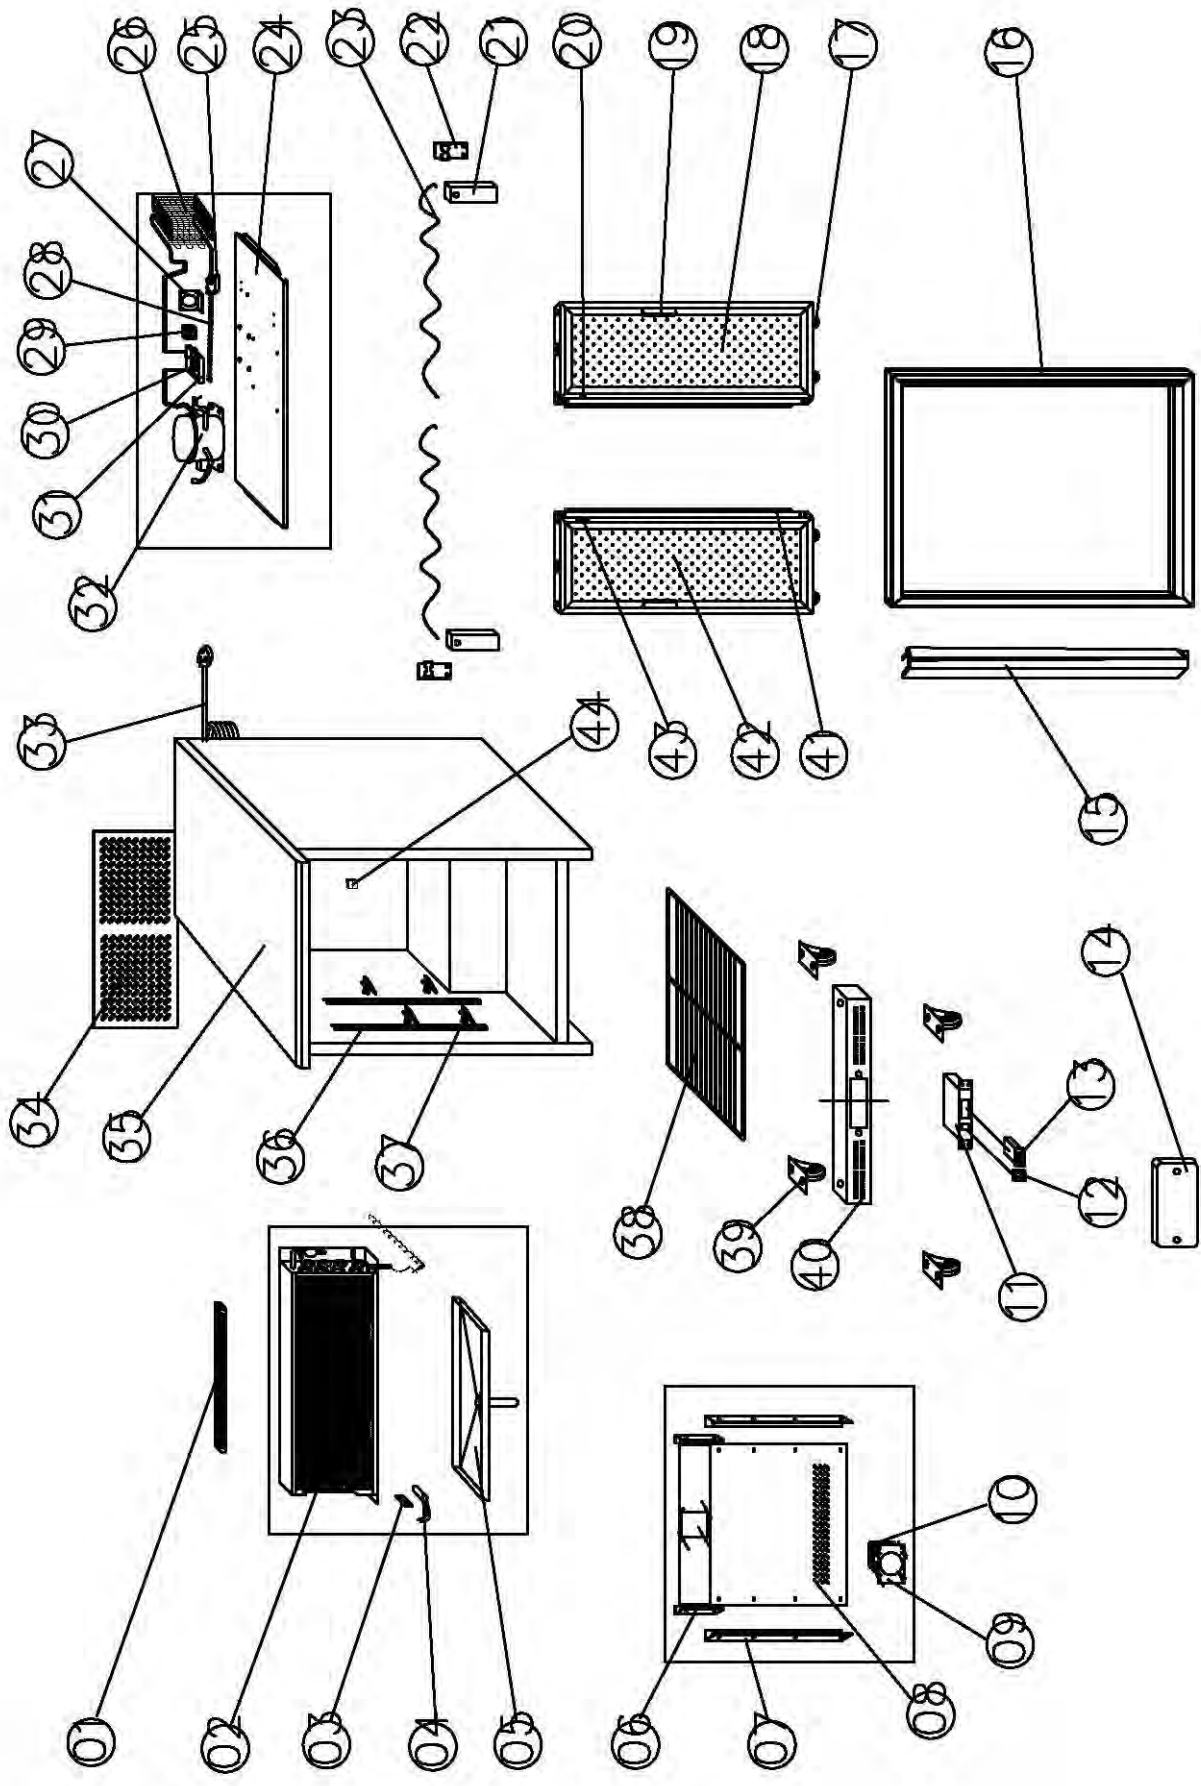

BB-2SD-28-H

ENTRÉE MODEL BB-2SD-28-H

NO	PART #	NAME	QTY
01	N/A	LAMP SUPPORT	1
02	BC02002	EVAPORATOR	1
03	N/A	PROBE PADDING	1
04	H00205	SENER	2
05	BC30600	EVAPORATOR WATER PAN	1
06	BC30852	SHORT SUPPORT	2
07	BC30865	LONG SUPPORT	2
08	N/A	EVAPORATOR COVER	1
09	N/A	CIRCUIT FAN SUPPORT	1
10	H01110	CIRCUIT FAN	1
11	N/A	THERMOSTAT BOX	1
12	C2194691	MAIN SWITCH	1
13	H00219	THERMOSTAT	1
14	BC00382	THERMOSTAT COVER	1
15	BC30707	DOOR SPRING SUPPORT	2
16	N/A	DOOR FRAME	1
17	BC30013	DOOR WHEEL	4
18	BC30025	FRONT DOOR	1
19	BC30701	HANDLE	2
20	BC30708	LOCK	1
21	BC30706	DOOR SPRING	2
22	BC30012	CHAIN WHEEL	2
23	BC30022	NYLON LINE	2
24	N/A	UNIT BOARD	1
25	N/A	DRIER SUPPORT	1
26	SC150G.06A	CONDENSER	1
27	N/A	CONDENSER FAN BOARD	1
28	H03305	CAPILLARY	1
29	BC01110	CONDENSER FAN	1
30	N/A	EVAPORATE PIPE	1
31	C30005	WATER BOX	1
32	H00022F	COMPRESSOR GVT44AD W/FILTER DRIER	1
33	C2194684	CORD & PLUG	1
34	BC30807	UNIT ROOM COVER	1
35	N/A	BODY	1
36	BC30855	SHELF SUPPORT	4
37	C3234860	SHELF CLIP	8
38	BC30850	SHELF	2
39	BC1316	WHEEL	4
40	BC30803	PANEL	1
41	BC30712	GASKET	1
42	BC30014	BACK DOOR	1
44	BC210012	LIGHT SWITCH	1
45	BC30401	LAMP COVER	1
46	BC10G.01	LAMP	1