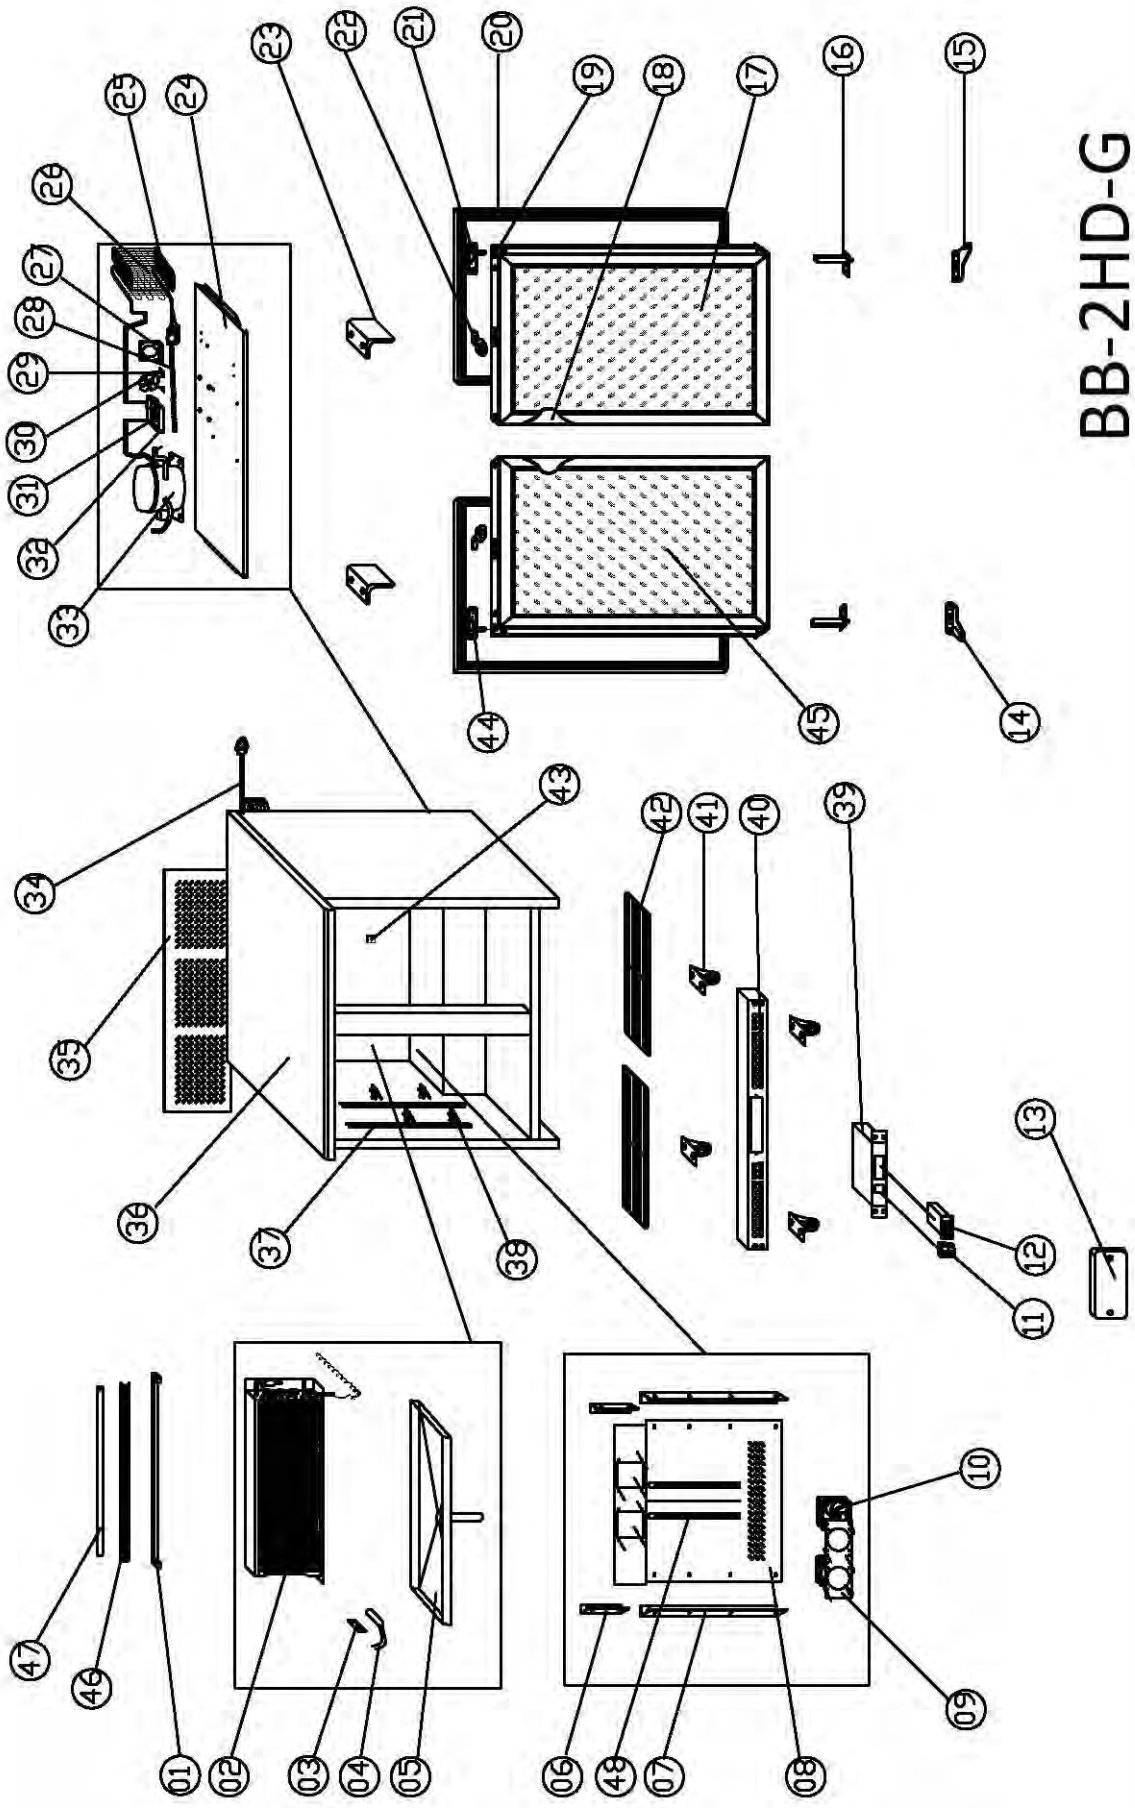

BB-2HD-G

ENTRÉE MODEL BB-2HD-G

NO	PART #	NAME	QTY
01	N/A	LAMP SUPPORT	1
02	BC02003	EVAPORATOR	1
03	N/A	PROBE PADDING	1
04	H00205	SENER	2
05	BC30602	EVAPORATOR WATER PAN	1
06	BC30852	SHORT SUPPORT	2
07	TBA	LONG SUPPORT	2
08	N/A	EVAPORATOR COVER	1
09	N/A	CIRCUIT FAN SUPPORT	1
10	H01110	CIRCUIT FAN	2
11	C2194691	MAIN SWITCH	1
12	H00219	THERMOSTAT	1
13	BC00382	THERMOSTAT COVER	1
14	BC30503	DOWN HINGE LEFT	1
15	BC30500	DOWN HINGE RIGHT	1
16	H00328	DOOR SPRING	2
17	BC30020	GLASS DOOR RIGHT	1
18	BC30702	HANDLE	2
19	BC30703	HINGE AXIS BUSHING	2
20	BC30700	GASKET	1
21	BC30501	UP HINGE RIGHT	1
22	BC30704	LOCK	2
23	BC30705	LOCK HOOK	2
24	N/A	UNIT BOARD	1
25	N/A	DRIER SUPPORT	1
26	SC250G.30	CONDENSER	1
27	N/A	CONDENSER FAN BOARD	1
28	H03305	CAPILLARY	1
29	N/A	CONDENSER FAN BRACKET	1
30	F10.6.1	CONDENSER FAN YZF10-20-26-UL	1
31	N/A	DISCHARGE PIPE	1
32	C30005	WATER BOX	1
33	H00021F	COMPRESSOR GY57AD W/FILTER DRIER	1
34	C2194684	CORD & PLUG	1
35	BC30808	UNIT ROOM COVER	1
36	N/A	BODY	1
37	BC30851	SHELF SUPPORT	8
38	C3234860	SHELF CLIP	16
39	N/A	THERMOSTAT BOX	1
40	BC30801	PEDESAL	1
41	BC1316	WHEEL	4
42	BC30863	SHELF	4
43	BC210012	LIGHT SWITCH	1
44	BC20018	UP HINGE LEFT	1
45	BC30018	GLASS DOOR LEFT	1
46	BC20G.32	LAMP COVER	1
47	BC20G.02	LAMP	1
48	BC30854	SHELF SUPPORT	2