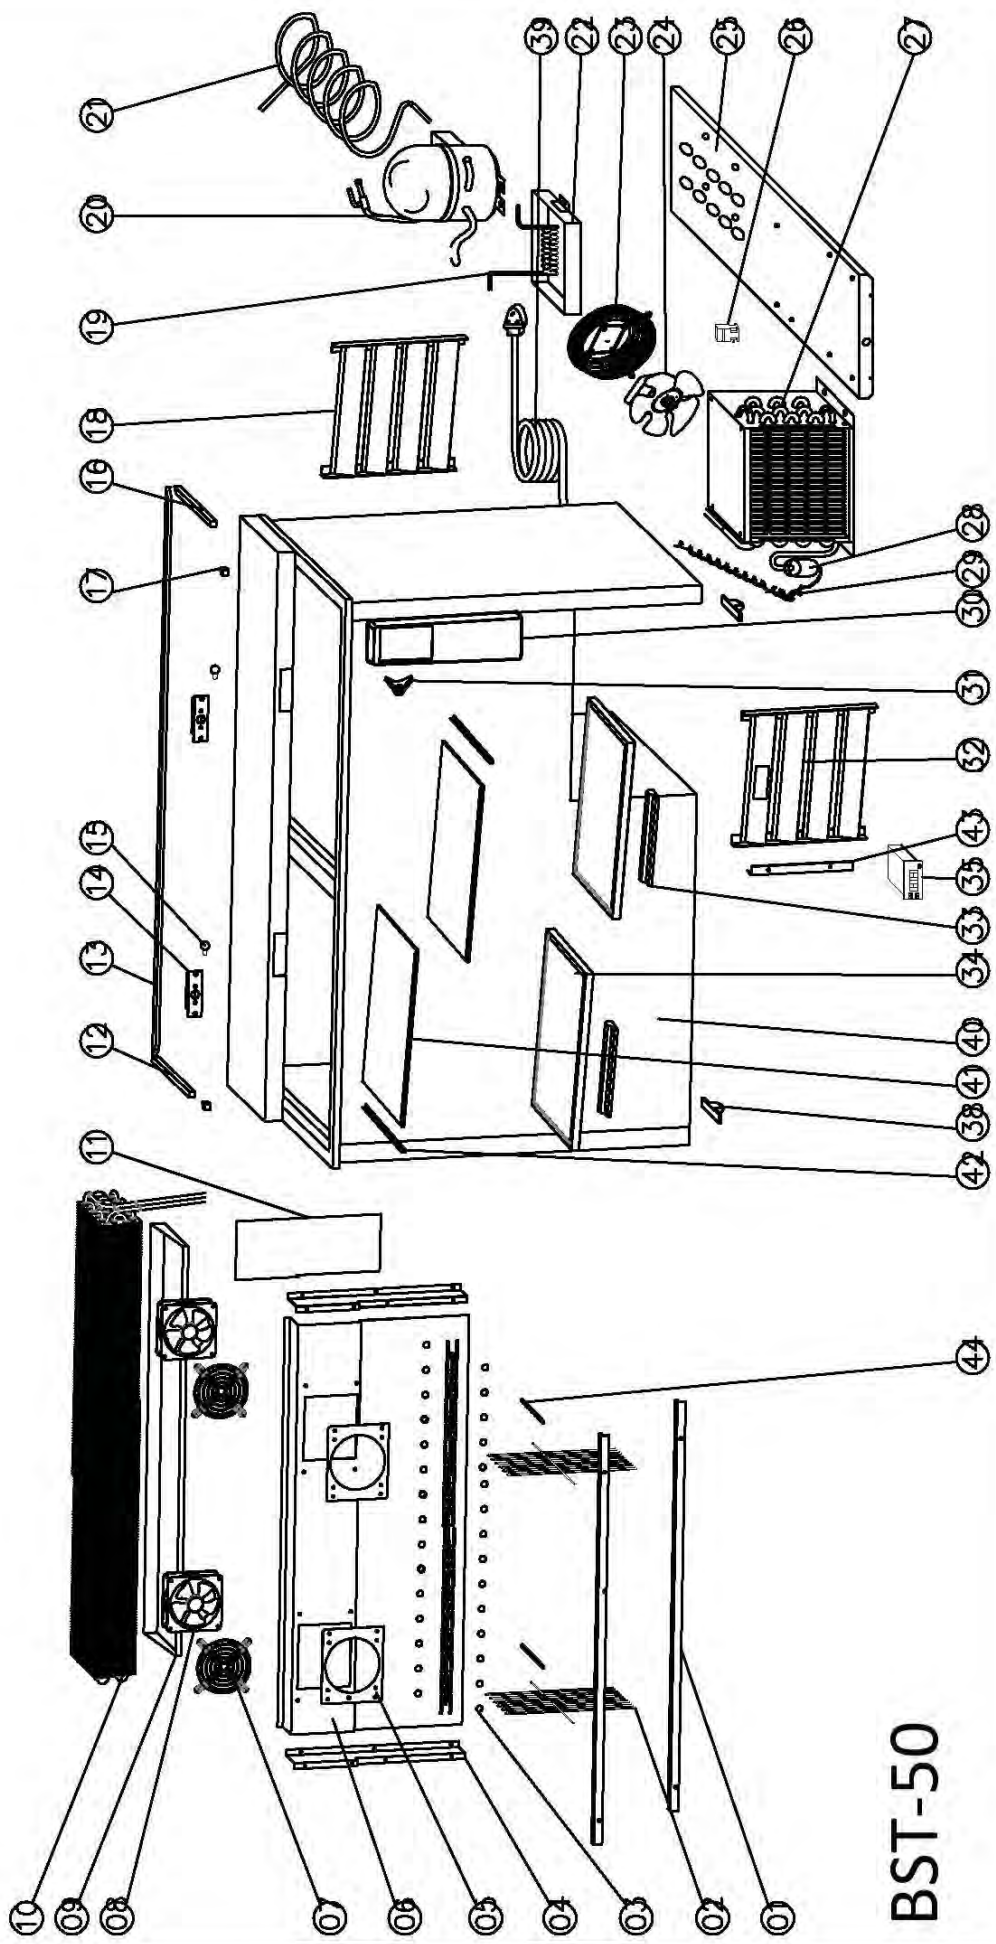

BST-50

ENTRÉE MODEL BST-50

NO	PART #	NAME	QTY
1	BC30912	SUPPORT	2
2	BC30913	SHELF	2
3	BC30914	SHELF PROTECTOR PIN	32
4	BC30915	LEFT SUPPORT	1
5	N/A	FAN SUPPORT	
6	N/A	EVAPORATOR COVER	
7	BC30910	BASKET GUARD GRILLS	2
8	H01110	CIRCLE FAN	2
9	BC30906	EVAPORATOR WATER PAN	1
10	BC30904	EVAPORATOR	1
11	N/A	CONTROLLER BOARD	
12	N/A	LEFT OMAMENT	
13	N/A	BACK OMAMENT	
14	BC30909	LOCK BOX	2
15	BC30704	LOCK	2
16	N/A	RIGHT OMAMENT	
17	N/A	OMAMENT CLIP	
18	BC30916	BACK AIR FLOW WINDOW	1
19	N/A	EVAPORATOR PIPE	
20	H00011F	COMPRESSOR	1
21	N/A	SUCTION PIPE	
22	BC30911	WATER BOX	1
23	H00123	BASKET GUARD GRILLS	1
24	H00110	CONDENSER FAN	1
25	N/A	UNIT BOARD	
26	H00220	CONTACTOR	1
27	H01347	CONDENSER	1
28	H00341	FILTER DRIER	1
29	BC30901	CAPILLARY	1
30	BC30903	BOTTLE CAP BOX	1
31	BC30902	BOTTLE OPENER	1
32	BC30917	FRONT AIR FLOW WINDOW	1
33	BC30908	HANDLE	2
34	BC30027	DOOR	2
35	H00219	CONTROLLER	1
38	BC1316	BACK WHEEL	4
39	C2194684	PLUG	1
40	N/A	BODY	
41	N/A	AIR CONDUCT BOARD	
42	N/A	AIR CONDUCT BOARD SUPPORT	
43	N/A	WINDOW FIXED STRIP	
44	BC30918	SPRING	2