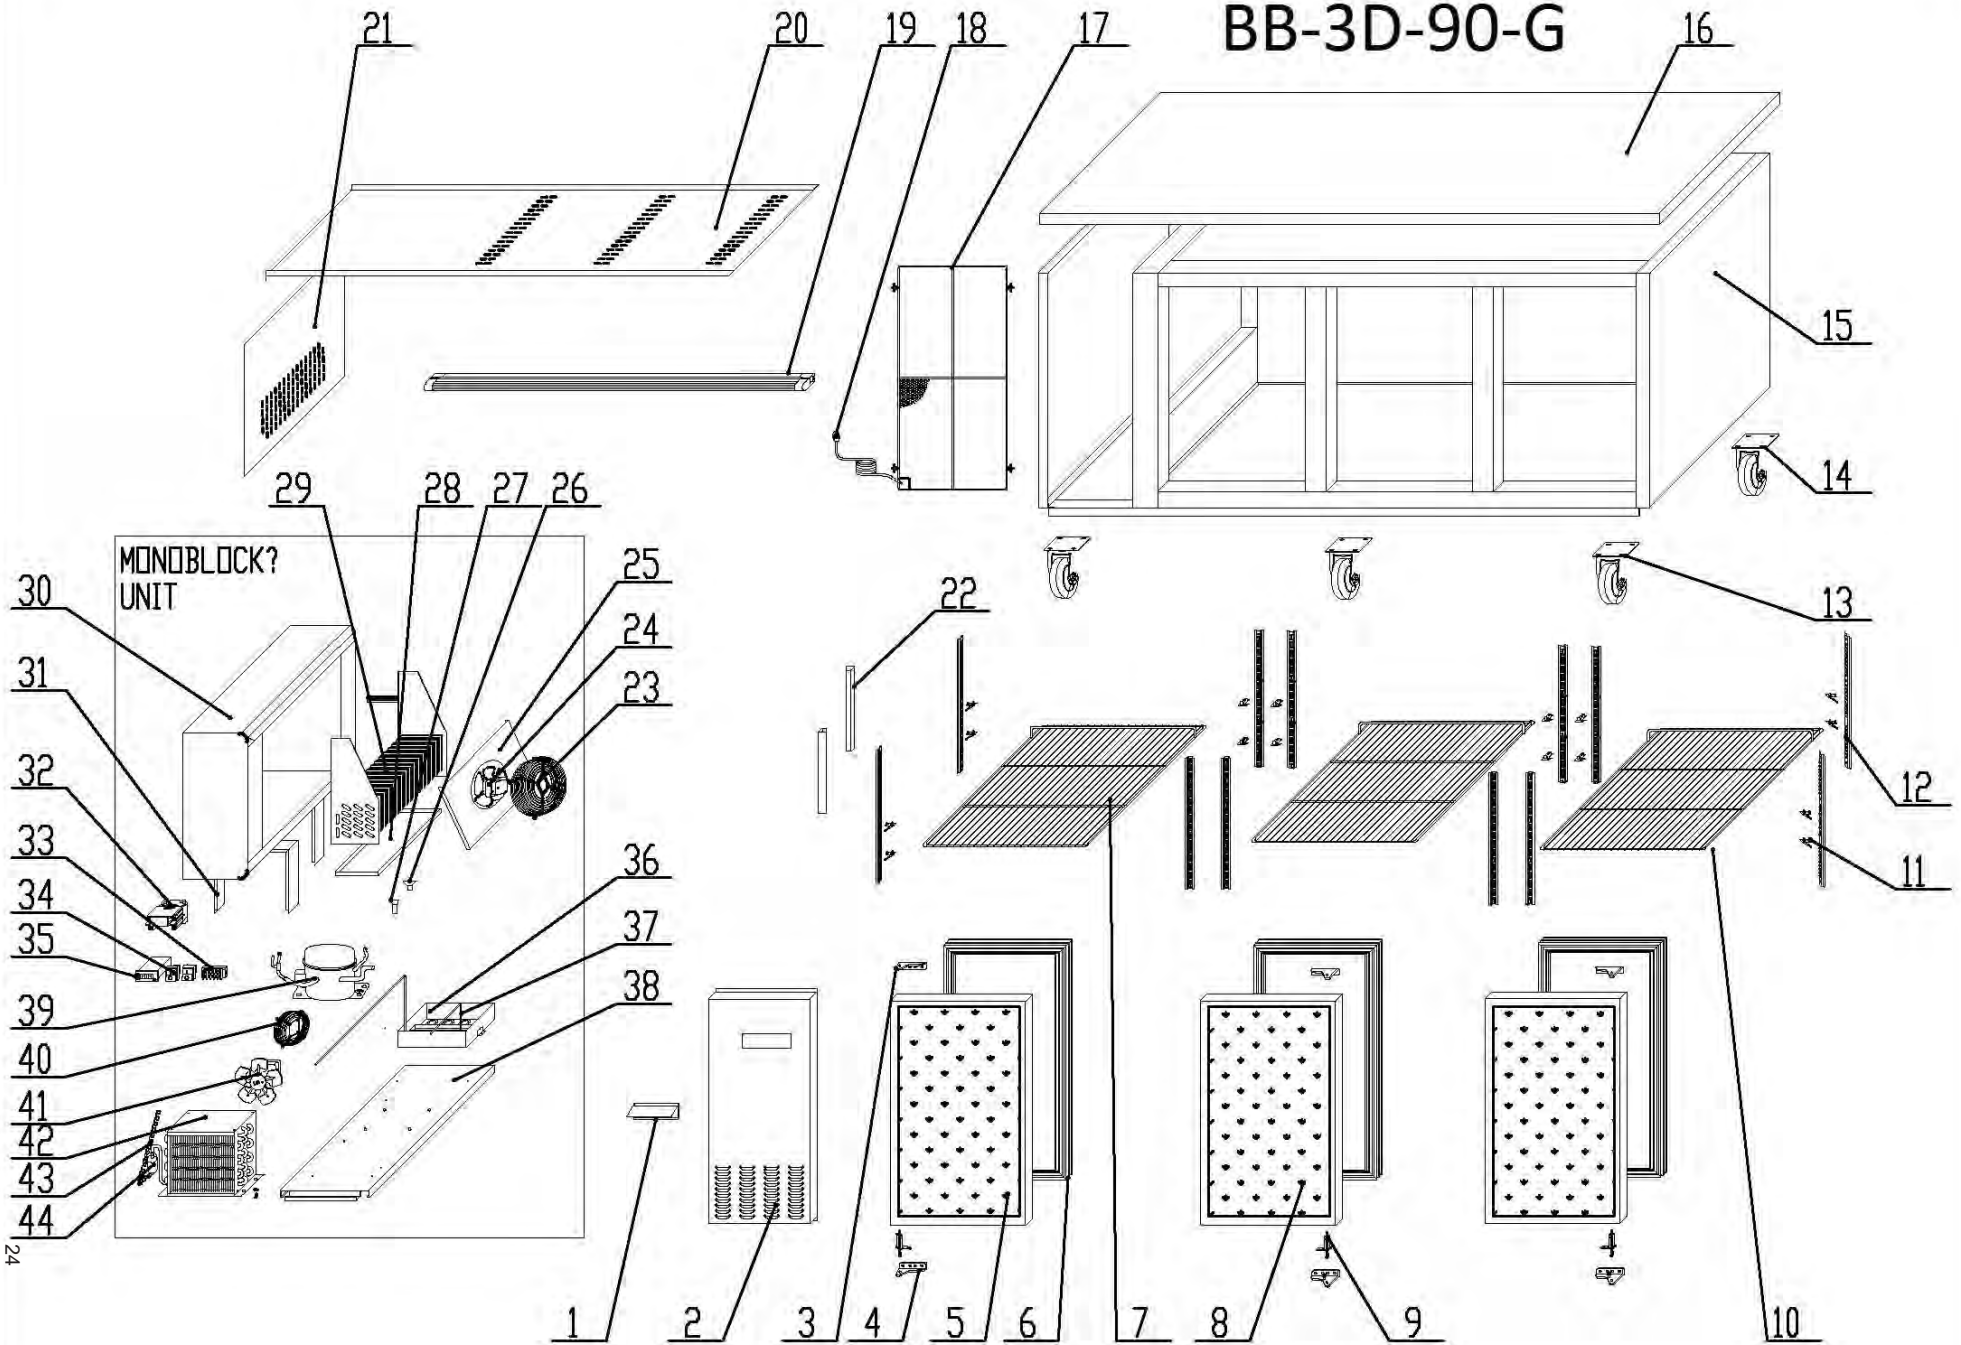

BB-3D-90-G

ENTRÉE MODEL BB-3D-90-G

NO	PART #	NAME	QTY
1	BC00381	THERMOSTAT COVER	1
2	BC30867	FRONT PANEL	1
3	BC30502	DOOR HINGE /UP	2
4	C02327LB	DOOR HINGE /DOWN	2
4	C02327RB	DOOR HINGE /DOWN	2
5	BC30002	DOOR /LEFT	1
6	BC30714	GASKET	3
7	BC30858-1	SHELF /LEFT BLACK	4
8	BC30012A	DOOR /RIGHT	2
9	H00328	DOOR SPRING HINGE	3
10	BC30861-1	SHELF /RIGHT BLACK	2
11	C3234860	K SHAPE CLIP	24
12	H02342	SHELF SUPPORT	12
13	H00316	SWIVEL CASTER W/BRAKE	3
14	H00317	SWIVEL CASTER W/O BRAKE	3
15	N/A	BODY	
16	N/A	TOP	
17	BC30811	UNIT ROOM COVER	1
18	C2194684	CORD & PLUG	1
19	BC-4G.02	LAMP	1
20	N/A	AIR FLOW CONDUCT BOARD	
21	N/A	EVAPORATOR COVER	
22	N/A	FIXED BOARD OF MONOBLOCK	
23	H00112	WALL RING	1
24	H00114	CIRCLE FAN	1
25	N/A	FAN SUPPORT	1
26	G30001	DRAIN PIPE(B)	1
27	G30002	DRAIN PIPE(A)	1
28	BC30601	EVAPORATOR WATER PAN	1
29	BC02001	EVAPORATOR	1
30	N/A	MONOBLACK	
31	N/A	MONOBLACK SUPPORT	
32	H00220-1	CONTACTOR	1
33	H00215	TERMINAL BLOCK, 5 POLL	1
34	C2194691	MAIN SWITCH	2
35	H00219	THERMOSTAT	1
36	C30004	WATER BOX	1
37	N/A	DISCHARGE PIPE	
38	N/A	UNIT BOARD	
39	H00019F	COMPRESSOR	1
40	H00123	BASKET GUARD GRILLS	1
41	H00110	CONDENSER FAN	1
42	H01347	CONDENSER	1
43	H03306	CAPILLARY	1
44	H00341	FILTER DRIER	1