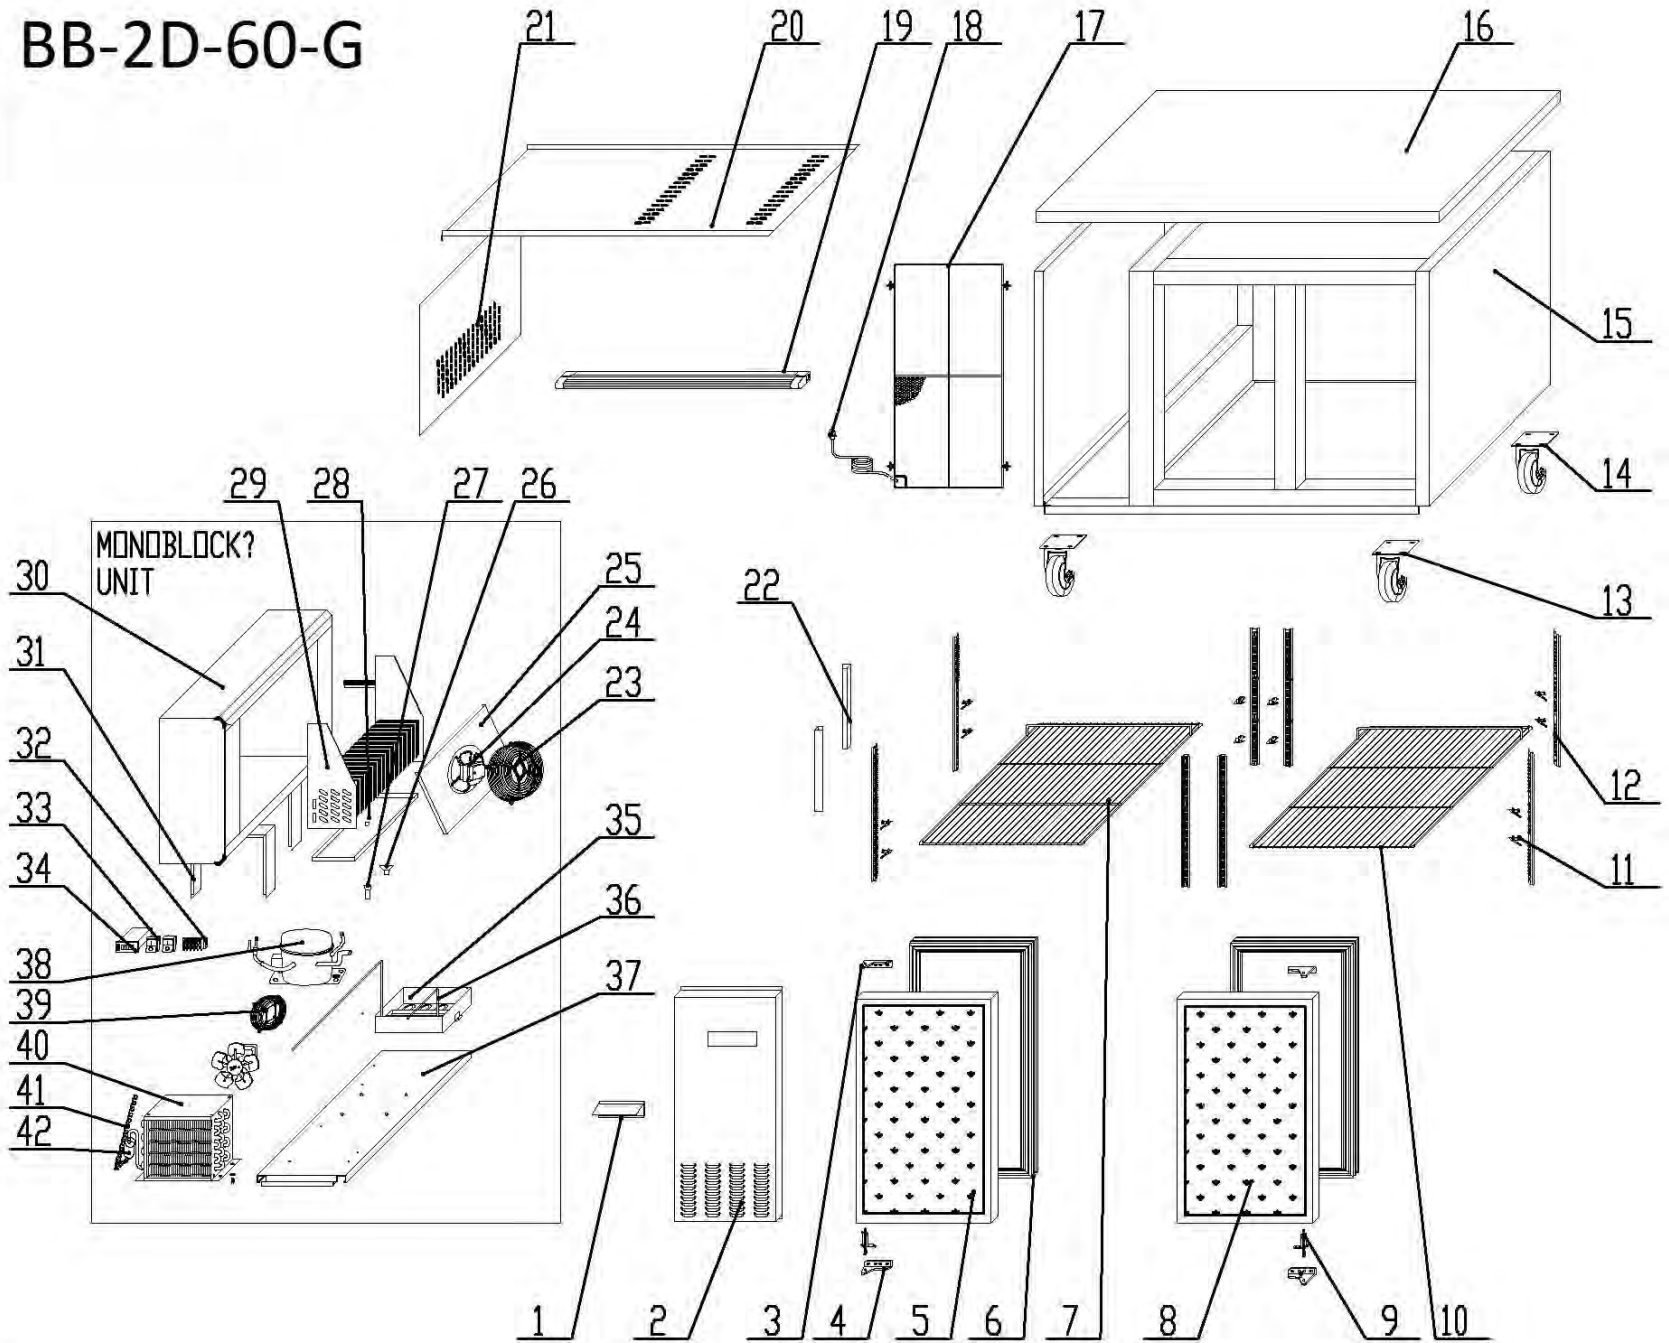

**BACK BAR
BOTTLE COOLERS**

PARTS LIST

BB-2D-60-G

ENTRÉE MODEL BB-2D-60-G

NO	PART #	NAME	QTY
1	BC00381	THERMOSTAT COVER	1
2	BC30867	FRONT PANEL	1
3	BC30502	DOOR HINGE /UP	2
4	C02327LB	BOTTOM DOOR HINGE LEFT	1
4	C02327RB	BOTTOM DOOR HINGE RIGHT	1
5	BC30000	DOOR /LEFT	1
6	BC30716	GASKET	2
7	BC30856-1	SHELF /LEFT BLACK	2
8	BC30010	DOOR /RIGHT	1
9	H00328	DOOR SPRING HINGE	2
10	BC30859-1	SHELF /RIGHT BLACK	2
11	C3234860	K SHAPE CLIP	16
12	H02342	SHELF SUPPORT	8
13	H00316	SWIVEL CASTER W/BRAKE	2
14	H00317	SWIVEL CASTER W/O BRAKE	2
15	N/A	BODY	1
16	N/A	TOP	1
17	BC30811	UNIT ROOM COVER	1
18	C2194684	CORD & PLUG	1
19	BC-2.11	LAMP	1
20	N/A	AIR FLOW CONDUCT BOARD	1
21	N/A	EVAPORATOR COVER	1
22	N/A	FIXED BOARD OF MONOBLOCK	2
23	H00112	WALL RING	1
24	H00114	CIRCLE FAN	1
25	N/A	FAN SUPPORT	1
26	G30001	DRAIN PIPE(B)	1
27	G30002	DRAIN PIPE(A)	1
28	BC30601	EVAPORATOR WATER PAN	1
29	BC02001	EVAPORATOR	1
30	N/A	MONOBLACK	1
31	N/A	MONOBLACK SUPPORT	2
32	H00215	TERMINAL BLOCK, 5 POLL	1
33	C2194691	MAIN SWITCH	2
34	H00219	THERMOSTAT	1
35	C30004	WATER BOX	1
36	N/A	DISCHARGE PIPE	1
37	N/A	UNIT BOARD	1
38	H00020F	COMPRESSOR	1
39	H00123	BASKET GUARD GRILLS	1
40	H00110	CONDENSER FAN	1
41	H01347	CONDENSER COIL	1
42	H03302	CAPILLARY TUBE ID.055" X 98.4" L	1
43	H00341	FILTER DRIER	1