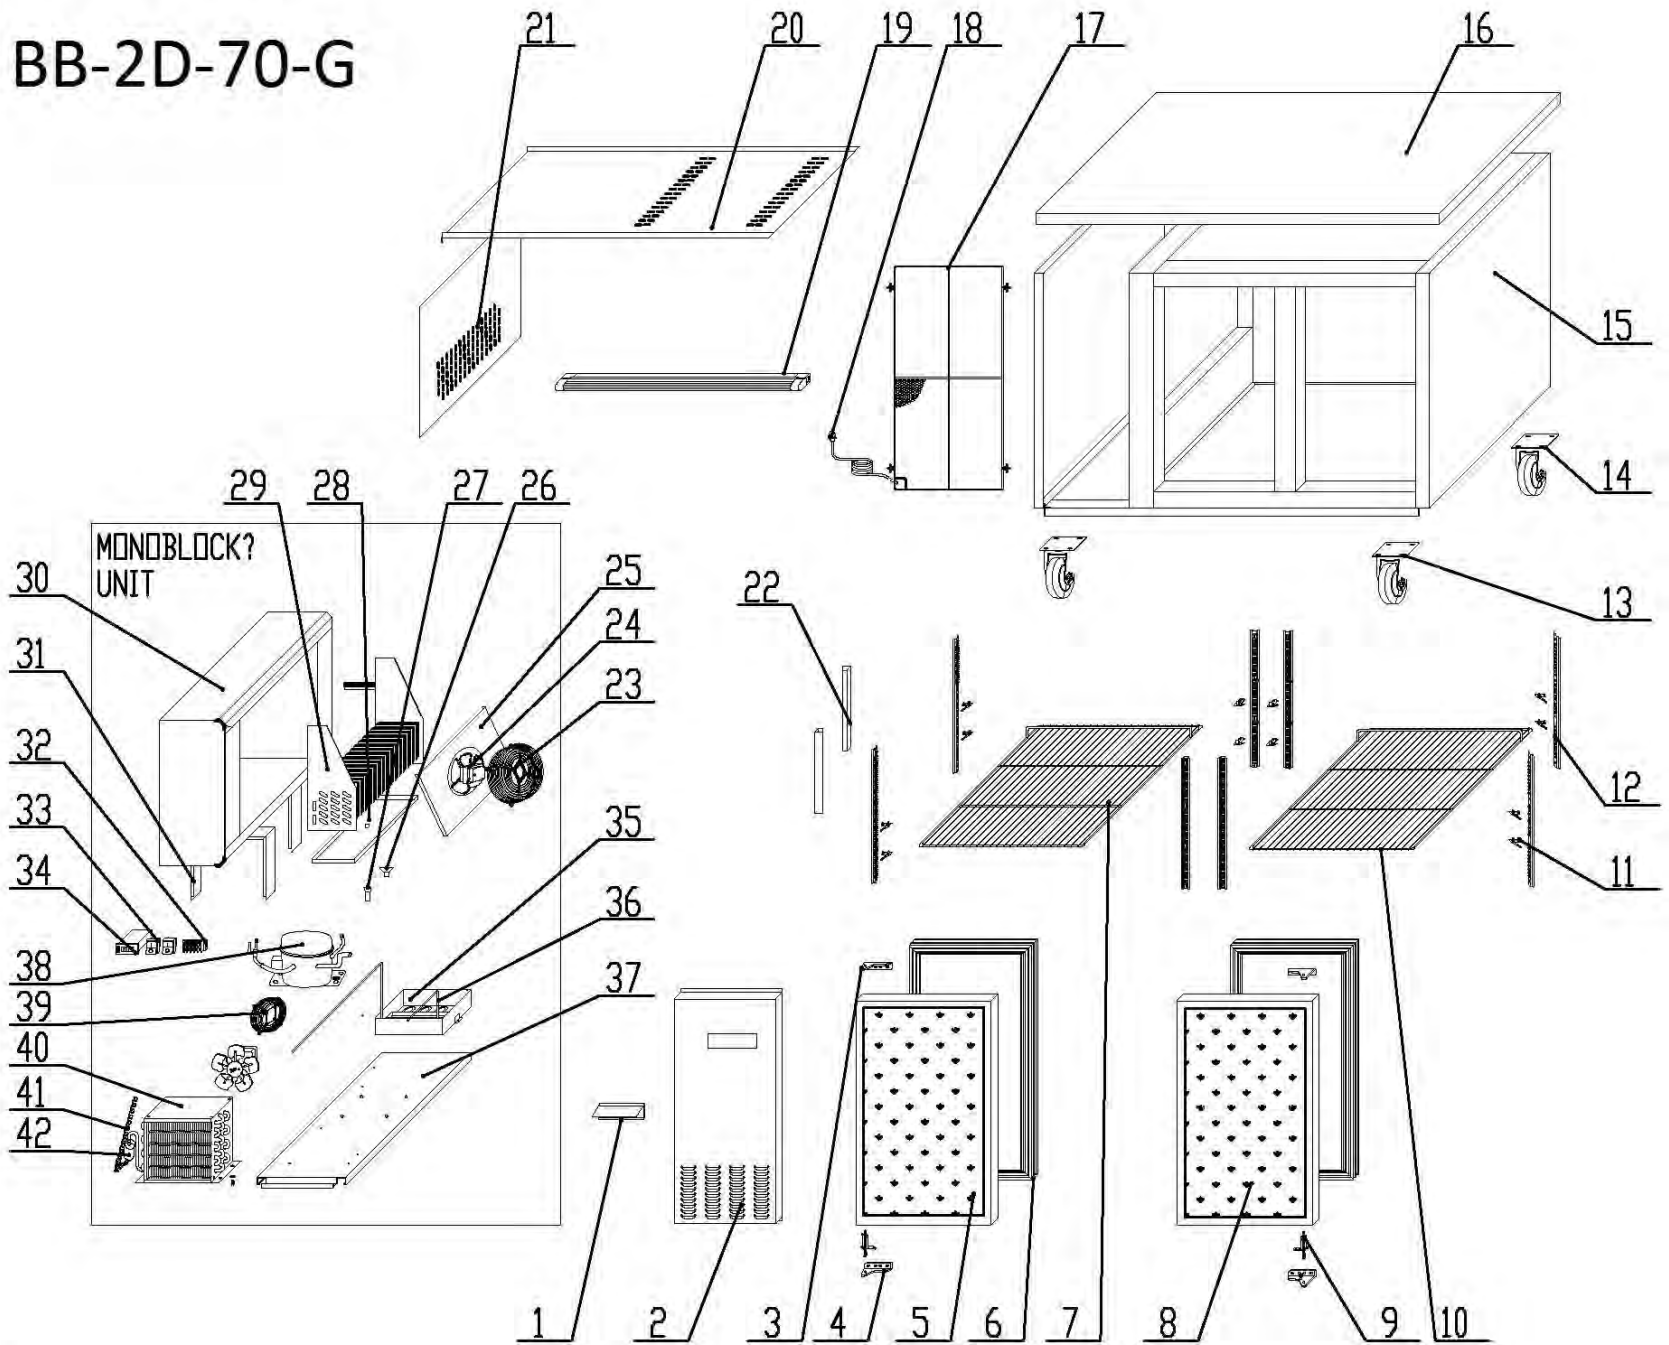

BB-2D-70-G

ENTRÉE MODEL BB-2D-70-G

NO	PART #	NAME	QTY
1	BC00381	THERMOSTAT COVER	1
2	BC30867	FRONT PANEL	1
3	BC30502	DOOR HINGE /UP	2
4	C01327LB	LOWER LEFT HINGE	2
4	C02327RB	LOWER RIGHT HINGE	2
5	BC30001	DOOR /LEFT	1
6	BC30715	GASKET	2
7	BC30857-1	SHELF /LEFT BLACK	2
8	BC30011	DOOR /RIGHT	1
9	H00328	HINGE CARTRIDGE, SELF CLOSING	2
10	BC30860-1	SHELF /RIGHT BLACK	2
11	C3234860	PILASTER CLIP	16
12	H02342	SHELF SUPPORT	8
13	H00316	SWIVEL CASTER W/BRAKE	2
14	H00317	SWIVEL CASTER W/O BRAKE	2
15	N/A	BODY	1
16	N/A	TOP	1
17	BC30811	UNIT ROOM COVER	1
18	C2194684	CORD & PLUG	1
19	BC-2.11	LAMP	1
20	N/A	AIR FLOW CONDUCT BOARD	1
21	N/A	EVAPORATOR COVER	1
22	N/A	FIXED BOARD OF MONOBLOCK	2
23	H00112	WALL RING	1
24	H00114	CIRCLE FAN	1
25	N/A	FAN SUPPORT	1
26	G30001	DRAIN PIPE(B)	1
27	G30002	DRAIN PIPE(A)	1
28	BC30601	EVAPORATOR WATER PAN	1
29	BC02001	EVAPORATOR	1
30	N/A	MONOBLACK	1
31	N/A	MONOBLACK SUPPORT	2
32	H00215	TERMINAL BLOCK, 5 POLL	1
33	C2194691	MAIN SWITCH	2
34	H00219	THERMOSTAT	1
35	C30004	WATER BOX	1
36	N/A	DISCHARGE PIPE	1
37	N/A	UNIT BOARD	1
38	H00020F	COMPRESSOR	1
39	H00123	BASKET GUARD GRILLS	1
40	H00110	CONDENSER FAN	1
41	H01347	CONDENSER	1
42	H03302	CAPILLARY TUBE ID.055" X 98.4" L	1
43	H00341	FILTER DRIER	1