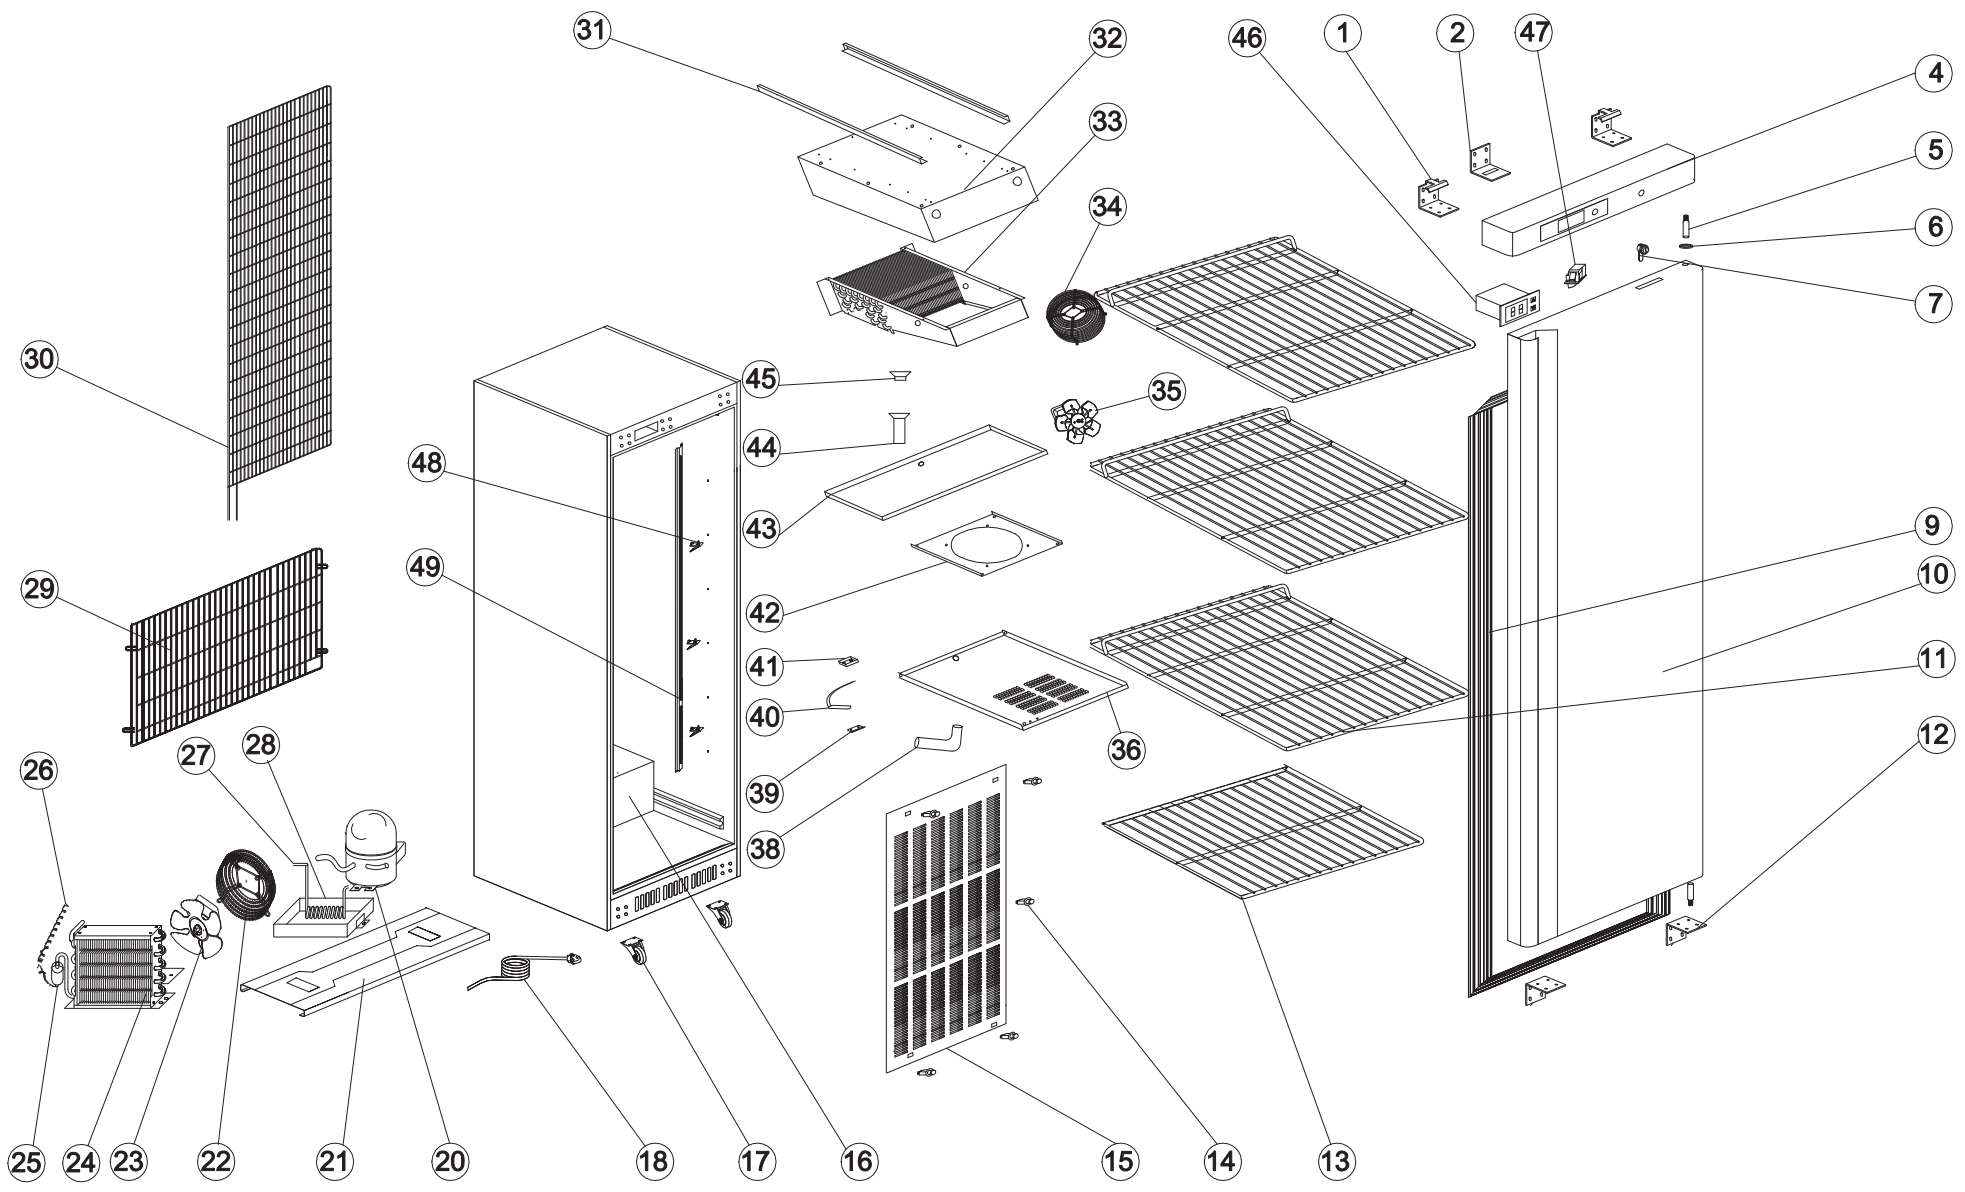

**PARTS LIST
FOR SINGLE DOOR
REACH-IN ECONOMY MODEL**

**CR1-EC-HC
(R290)**

CR1-EC-HC

NO.	Entrée #	NAME	QTY.
1	HR0330	UPPER HINGE	2
2	HR0331	BRACKET FOR DOOR LOCK	1
4	HR0001	FRONT PANEL	1
5	HR0326	HINGE AXIS	2
6	H03329	HINGE BUSHING	1
7	H00340	DOOR LOCK	1
9	EHR0325	GASKET, DOOR EC	1
10	HC0324-1	DOOR	1
11	H00309B	SHELF	3
12	HR0333	LOWER HINGE	2
13	H00309B	BOTTOM SHELF	1
14	HR0002	EVAPORATOR COVER CLIP	5
15	HR0003	EVAPORATOR COVER	1
16	N/A	BODY	1
17	H02317	SWIVEL CASTER 3" W/O BRAKE	2
17	H02316	SWIVEL CASTER 3" W/BRAKE	2
18	C2194684	POWER CORD, 14AWG/NEMA 5-15P	1
20	HC0001F	COMPRESSOR (EM2X3117U) W/ FILTER DRIER	1
20	HC0001K	START KIT FOR EM2X3117U	*
21	N/A	CONDENSING UNIT PANEL	1
22	HC0113	FAN GUARD BLACK (CONDENSER)	1
23	H00120	MOTOR, CONDENSER FAN, M4Q045-BD03-04/CO6 (5W)	1
24	EC01347	CONDENSER COIL	1
25	H00341	FILTER DRIER	1
26	H01306	CAPILLARY TUBE .035" ID x 78.7"L	1
27	HC0146	SUCTION PIPE	1
28	C30004	CONDENSER DRAIN BOX	1
29	HR0313	RAR COVER GRILL	1
30	EC01347	CONDENSER COIL	1
31	N/A	SUPPORT RAIL	2
32	N/A	EVAPORATOR PAN	1
33	HR0349	EVAPORATOR COIL	1
34	H01122	EVAPORATOR FAN GUARD, WHITE	1
35	HC0116-1	EVAPORATOR FAN MOTOR (IQC3608-010315/A03 L-900)	1
36	HR0348	EVAPORATOR FAN COVER	1
38	H00336-1	DRAIN JOINT	1
39	H00335	SENSOR FIXED CLIP	1
40	H00205	SENSOR	1
41	BD0053	PROBE BRACKET	1
42	HR0140	EVAPORATOR FAN SUPPORT	1
43	HR0141	EVAPORATOR DRIP PAN	1
44	G30002	DRAIN PIPE FITTING	1
45	G30001	DRAIN PIPE FITTING	1
46	H00219	CONTROLLER, REFRIGERATOR (DIXELL XR20C)	1
46	H00205	TEMPERATURE PROBE (NTC)	2
47	C2194677	DOOR SWITCH 3 PIN WHITE (HC-050K4)	1
48	C3234860	PILASTER CLIP	12
49	H00342	PILASTER	4