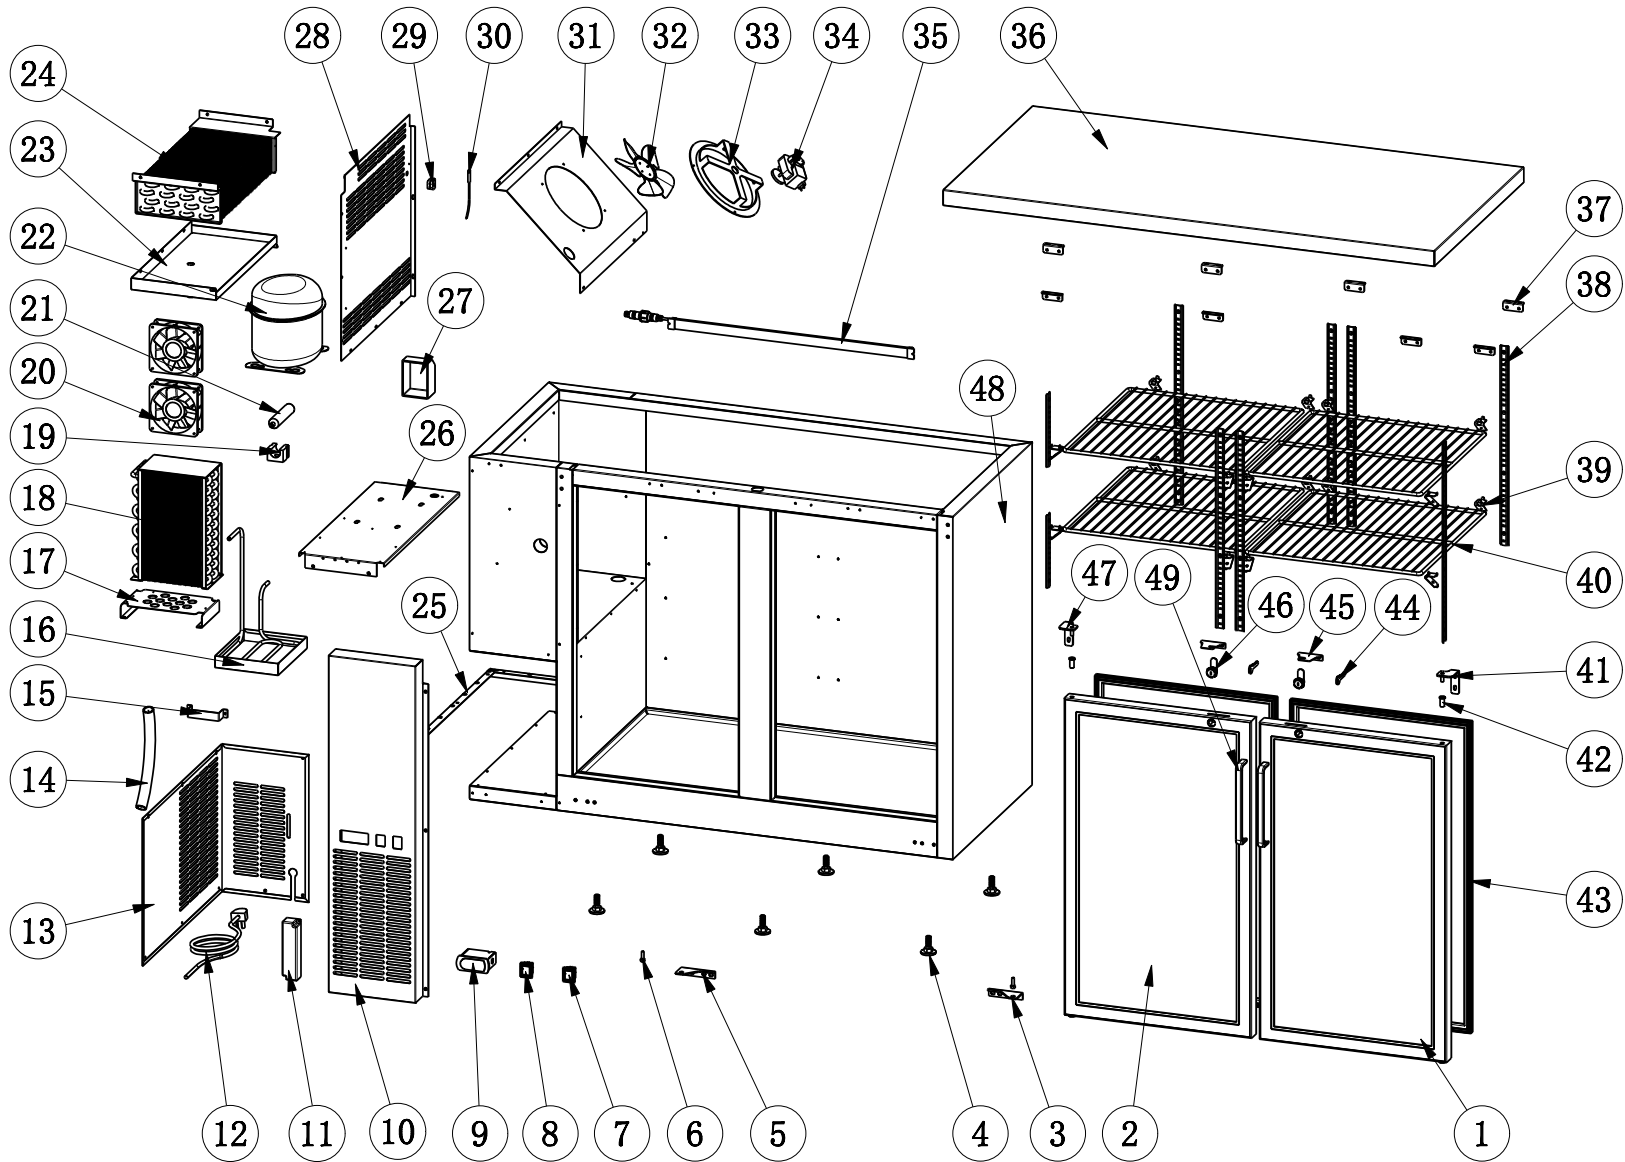

EBB58-27GX

Part Listing for EBB58-27GX

Ref #	Part Number	Description	Qty
1	X14201010039	RIGHT GLASS DOOR	1
2	X14201010038	LEFT GLASS DOOR	1
3	X12517140004	BOTTOM RIGHT HINGE	1
4	X12534030002	LEVELING FEET	6
4.1	X12533040010	3" CASTER WITHOUT BRAKE	2
4.1	X12533040015	3" CASTER WITH BRAKE	2
5	X12517140005	BOTTOM LEFT HINGE	1
6	X12515030002	BOTTOM HINGE AXIS	2
7	X17749211297	POWER SWITCH	1
8	X17749180002	LED LIGHT SWITCH	1
9	X17505200002	THERMOSTAT (XR03CX-4N0F1/115V)	1
10	X2199001084	CONTROL PANNEL	1
11	X22753530013	LED POWER SUPPLY	1
12	X17664640064	POWER CORD (16AWG, 2.5M NEMA 5-15P)	1
13	X2199001102	BACK GRILL	1
14	X15818180020	DRAIN HOSE	1
15	X2199001086	HANDLE OF COMPRESSOR INSTALLATION BOARD	1
16	X16316130005	OUTER DRAIN PAN	1
17	X2199001087	CONDENSER INSTALLATION BOARD	1
18	X17304110150	CONDENSER	1
19	X16357020026	FILTER FIXER	1
20	X1003001114715	CONDENSER FAN MOTOR	2
21	X17111250195	FILTER	1
22	X17202163117	COMPRESSOR (EM2X3117U/115V/60HZ/R290)	1
23	X2199001088	INNER DRAIN PAN	1
24	X17405080340	EVAPORATOR	1

Ref #	Part Number	Description	Qty
25	X2199001103	FIXED MOUNTS FOR BACK GRILL	1
26	X2199001090	COMPRESSOR INSTALLATION BOARD	11
27	X51330049301	COMPRESSOR COMPONENT	1
28	X2199001104	EVAPORATOR COVER	1
29	X16357060003	TEMPERATURE PROBE FIXER	1
30	X17649490013	TEMPERATURE PROBE	1
31	X2199001105	EVAPORATOR FAN INSTALLATION BOARD	1
32	X16381738082	EVAPORATOR FAN BLADE	1
33	X12504050201	EVAPORATOR FAN HOLDER	1
34	X22752520007	EVAPORATOR FAN MOTOR	1
35	X17740410069	LED LIGHT	1
36	X2199001106	TOP BOARD	1
37	X2199001094	TOP BOARD FIXER	8
38	X2199001095	K STRIP	8
39	X5302000003	K CLIP	16
40	X12502012566	SHELF	4
41	X2199001096	UPPER RIGHT HINGE	1
42	X16353010008	AXIS COVER	4
43	X16401000412	GASKET	2
44	X12546460001	KEY	2
45	X2199001097	LOCK PLATE	2
46	X12546310004	LOCK	2
47	X2199001098	UPPER LIGHT HINGE	1
48	****	CABINET	1
49	X12526260021	GLASS DOOR HANDLE	2