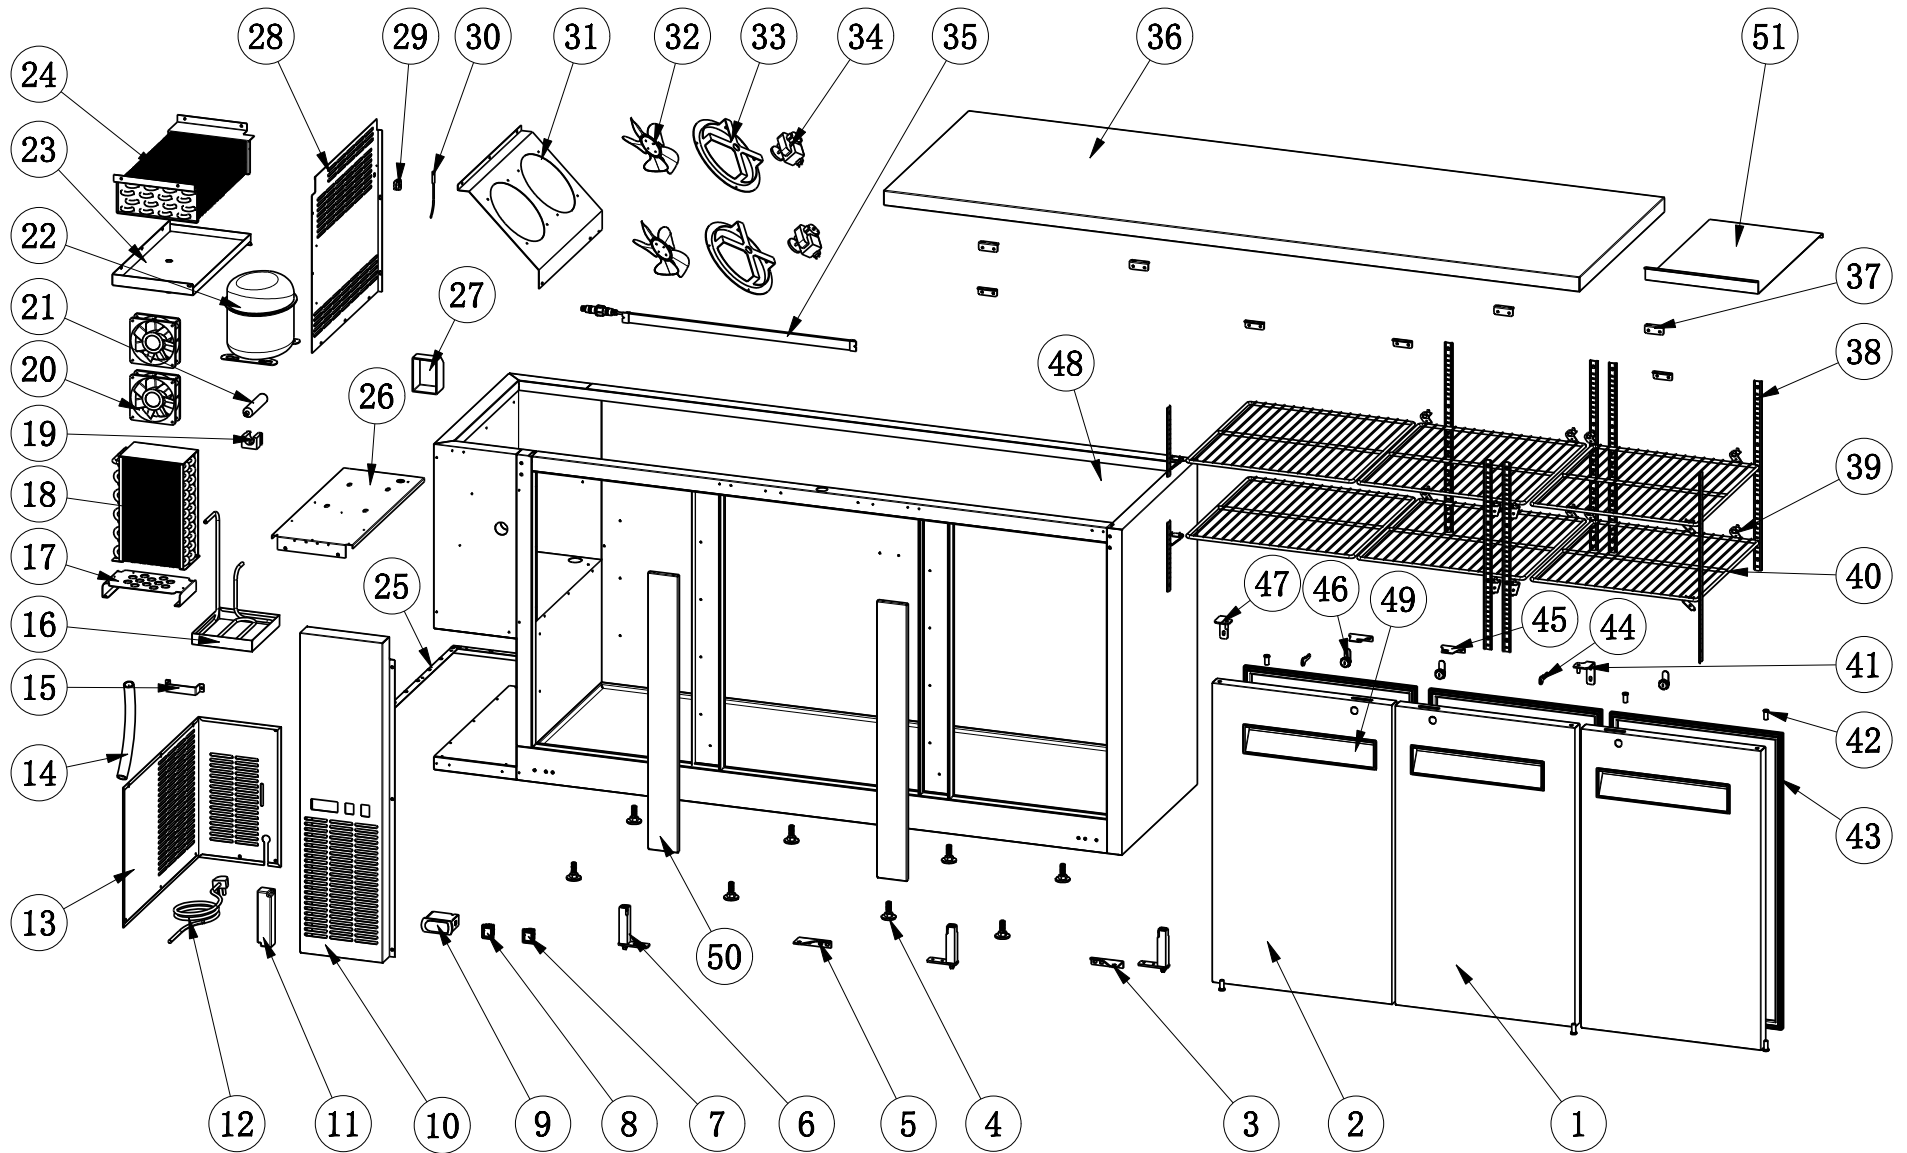

EBB90-27X

Part List for Model EBB90-27X

Ref #	Part Number	Description	Qty
1	X2199001130	RIGHT DOOR	1
2	X2199001131	LEFT DOOR	2
3	X12517140004	BOTTOM RIGHT HINGE	2
4	X12534030002	LEVELING FEET	8
4.1	X12533040010	3" CASTER WITHOUT BRAKE	3
4.1	X12533040015	3" CASTER WITH BRAKE	3
5	X12517140005	BOTTOM LEFT HINGE	1
6	XX-DC0328	HINGE CARTRIDGE, SELF CLOSING	3
7	X17749211297	POWER SWITCH	1
8	X17749180002	LED LIGHT SWITCH	1
9	X17505200002	THERMOSTAT (XR03CX-4N0F1/115V)	1
10	X2199001084	CONTROL PANNEL	1
11	X22753530013	LED POWER SUPPLY	1
12	X17664640064	POWER CORD (16AWG, 2.5M NEMA 5-15P)	1
13	X2199001102	BACK GRILL	1
14	X15818180020	DRAIN HOSE	1
15	X2199001086	HANDLE OF COMPRESSOR INSTALLATION BOARD	1
16	X16316130005	OUTER DRAIN PAN	1
17	X2199001087	CONDENSER INSTALLATION BOARD	1
18	X17304110150	CONDENSER	1
19	X16357020026	FILTER FIXER	1
20	X22752520021	CONDENSER FAN MOTOR	1
21	X17111250195	FILTER	1
22	X17202163125	COMPRESSOR (EM2X3125U/110V/R290)	1
23	X2199001088	INNER DRAIN PAN	1
24	X17405080340	EVAPORATOR	1

Ref #	Part Number	Description	Qty
25	X2199001103	FIXED MOUNTS FOR BACK GRILL	1
26	X2199001090	COMPRESSOR INSTALLATION BOARD	11
27	X51330045401	COMPRESSOR COMPONENT	1
28	X2199001821	EVAPORATOR COVER	1
29	X16357060003	TEMPERATURE PROBE FIXER	1
30	X17649490016	TEMPERATURE PROBE	1
31	X2199001105	EVAPORATOR FAN INSTALLATION BOARD	1
32	X16381738082	EVAPORATOR FAN BLADE	1
33	X12504050201	EVAPORATOR FAN HOLDER	1
34	X22752520007	EVAPORATOR FAN MOTOR	1
35	X17740410069	LED LIGHT	1
36	X2199001108	TOP BOARD	1
37	X2199001094	TOP BOARD FIXER	8
38	X2199001095	K STRIP	12
39	X5302000003	K CLIP	24
40	X12502012754	SHELF/LEFT AND RIGHT	6
41	X2199001096	UPPER RIGHT HINGE	2
42	X16353010008	AXIS COVER	6
43	X16401000075	GASKET	3
44	X12546310002	KEY	3
45	X2199001097	LOCK PLATE	3
46	X12546100952	LOCK	3
47	X2199001098	UPPER LIGHT HINGE	1
48	****	CABINET	1
49	X16337030003	DOOR HANDLE	3
50	X2199001138	MIDDLE BEAM COVER	2
51	X2199001139	AIR DEFLECTOR	1