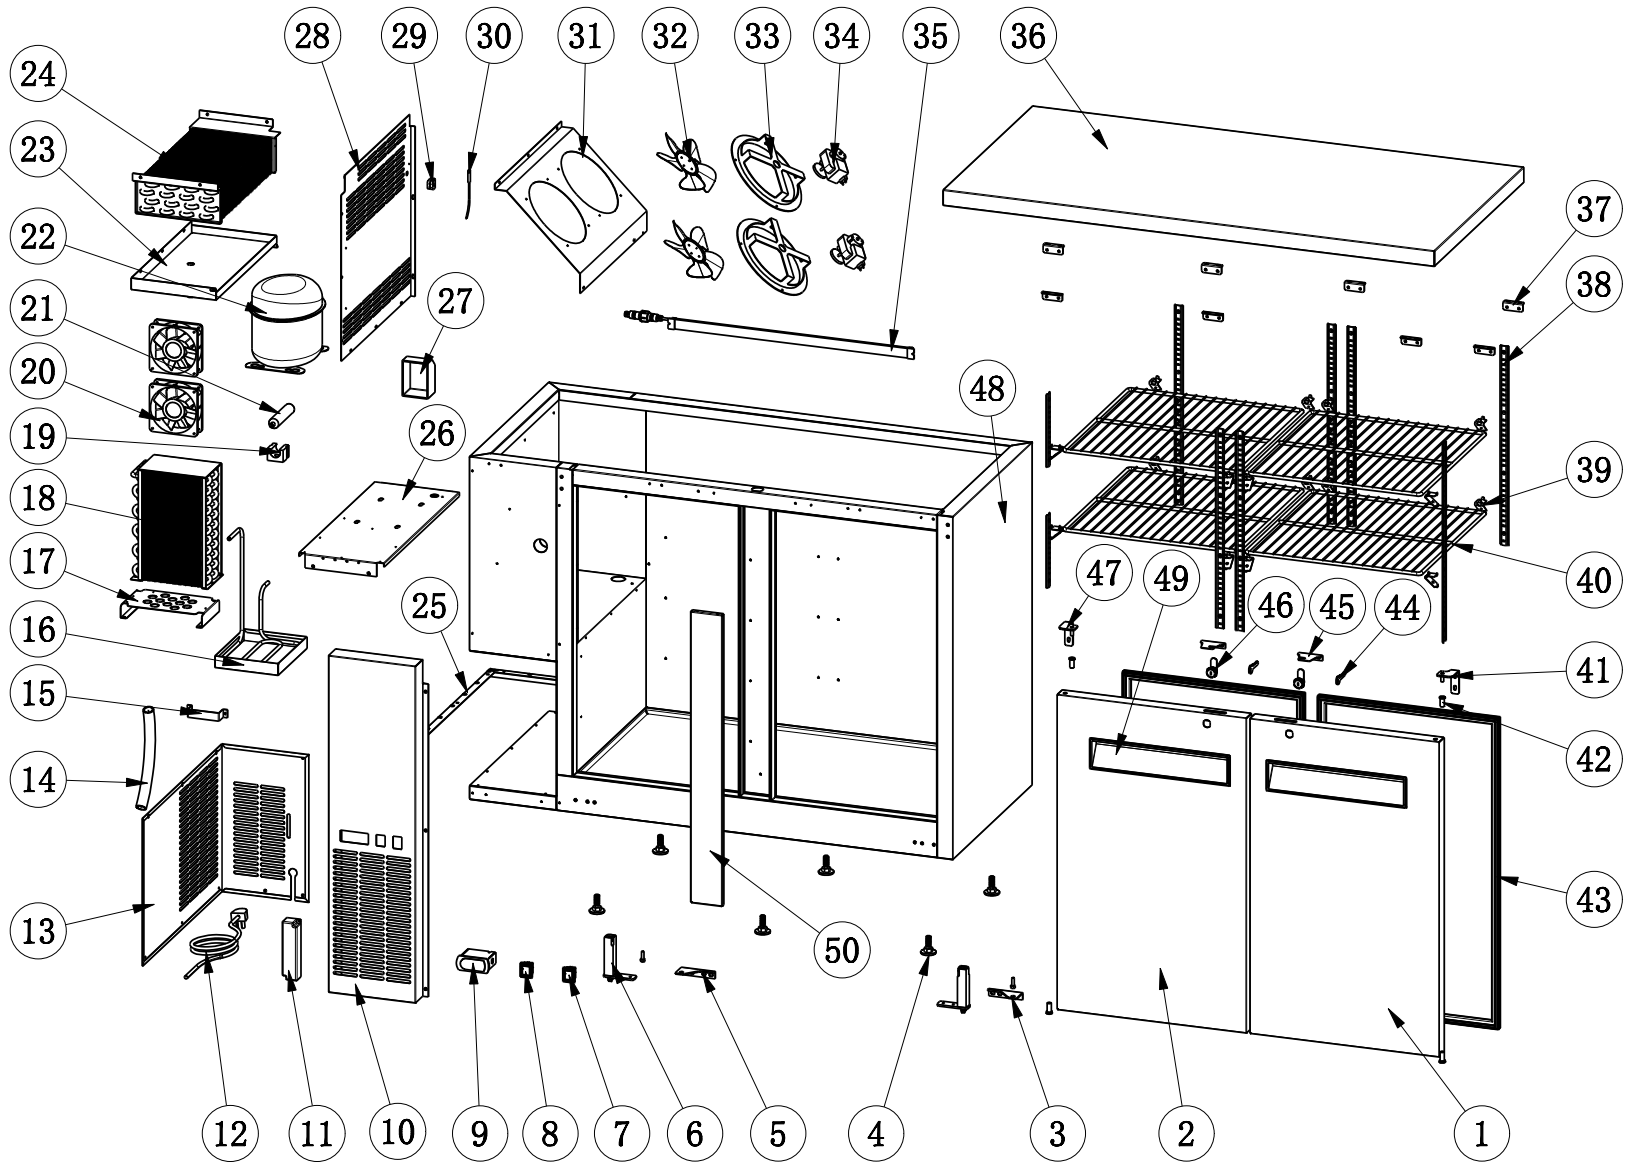

EBB69-27X

Part Lists for Model EBB69-27X

Ref #	Part Number	Description	Qty
1	X2199001130	RIGHT DOOR	1
2	X2199001131	LEFT DOOR	1
3	X12517140004	BOTTOM RIGHT HINGE	1
4	X12534030002	LEVELING FEET	6
4.1	X12533040010	3" CASTER WITHOUT BRAKE	2
4.1	X12533040015	3" CASTER WITH BRAKE	2
5	X12517140005	BOTTOM LEFT HINGE	1
6	XX-DC0328	HINGE CARTRIDGE, SELF CLOSING	2
7	X17749211297	POWER SWITCH	1
8	X17749180002	LED LIGHT SWITCH	1
9	X17505200002	THERMOSTAT (XR03CX-4N0F1/115V)	1
10	X2199001084	CONTROL PANNEL	1
11	X22753530013	LED POWER SUPPLY	1
12	X17664640064	POWER CORD (16AWG, 2.5M NEMA 5-15P)	1
13	X2199001102	BACK GRILL	1
14	X15818180020	DRAIN HOSE	1
15	X2199001086	HANDLE OF COMPRESSOR INSTALLATION BOARD	1
16	X16316130005	OUTER DRAIN PAN	1
17	X2199001087	CONDENSER INSTALLATION BOARD	1
18	X17304110150	CONDENSER	1
19	X16357020026	FILTER FIXER	1
20	X22752520021	CONDENSER FAN MOTOR	2
21	X17111250195	FILTER	1
22	X17202163117	COMPRESSOR (EM2X3117U/115V/60HZ/R290)	1
23	X2199001088	INNER DRAIN PAN	1
24	X17405080340	EVAPORATOR	1

Ref #	Part Number	Description	Qty
25	X2199001103	FIXED MOUNTS FOR BACK GRILL	1
26	X2199001090	COMPRESSOR INSTALLATION BOARD	11
27	X51330049301	COMPRESSOR COMPONENT	1
28	X2199001104	EVAPORATOR COVER	1
29	X16357060003	TEMPERATURE PROBE FIXER	1
30	X17649490013	TEMPERATURE PROBE	1
31	X2199001105	EVAPORATOR FAN INSTALLATION BOARD	1
32	X16381738082	EVAPORATOR FAN BLADE	1
33	X12504050201	EVAPORATOR FAN HOLDER	1
34	X22752520007	EVAPORATOR FAN MOTOR	1
35	X17740410069	LED LIGHT	1
36	X2199001107	TOP BOARD	1
37	X2199001094	TOP BOARD FIXER	8
38	X2199001095	K STRIP	8
39	X5302000003	K CLIP	16
40	X12502012753	SHELF	4
41	X2199001096	UPPER RIGHT HINGE	1
42	X16353010008	AXIS COVER	4
43	X16401000075	GASKET	2
44	X12546310002	KEY	2
45	X2199001097	LOCK PLATE	2
46	X12546100952	LOCK	2
47	X2199001098	UPPER LIGHT HINGE	1
48	****	CABINET	1
49	X16337030003	DOOR HANDLE	2
50	X2199001135	MIDDLE BEAM COVER	1