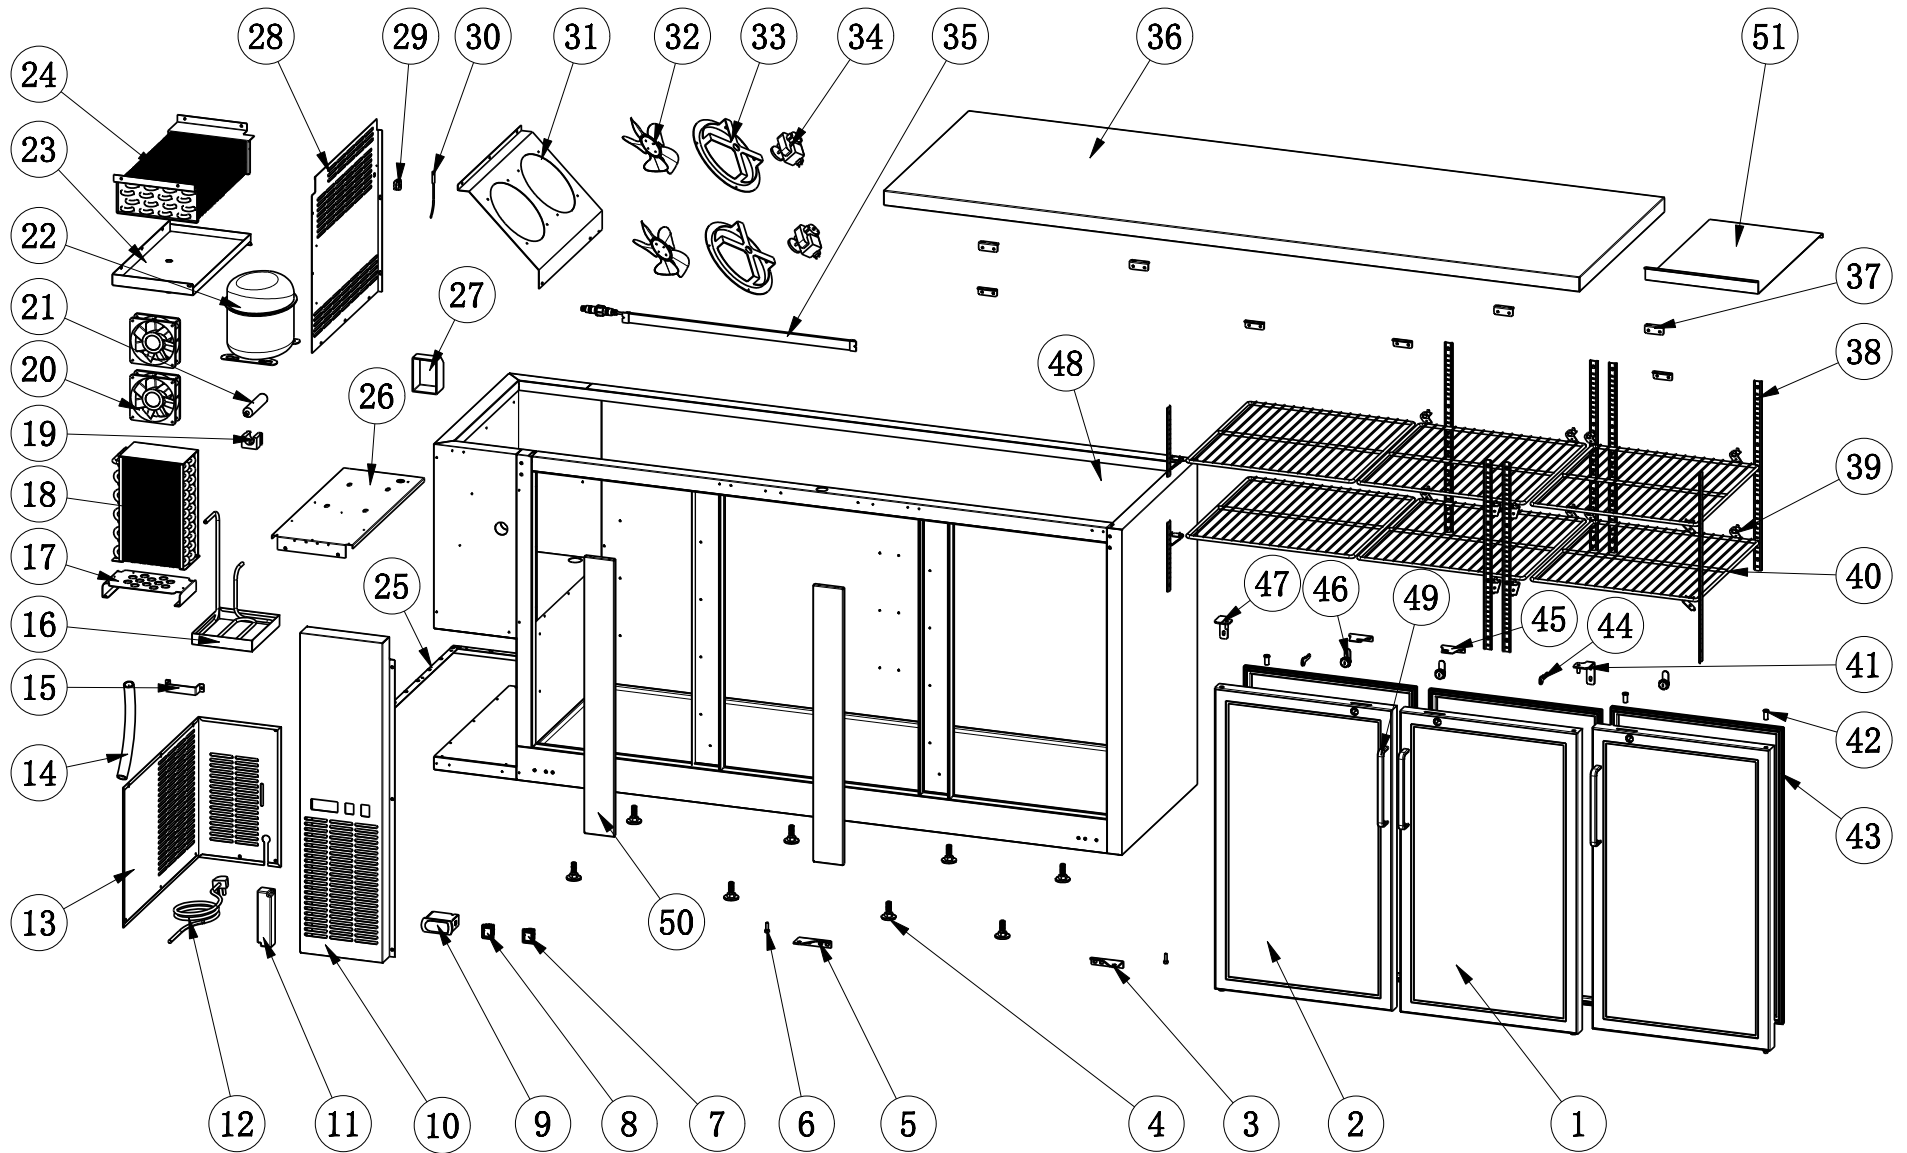

EBB90-27GX

Part Listing for EBB90-27GX

Ref #	Part Number	Description	Qty
1	X14201010039	RIGHT GLASS DOOR	1
2	X14201010038	LEFT GLASS DOOR	2
3	X12517140004	BOTTOM RIGHT HINGE	2
4	X12534030002	LEVELING FEET	8
4.1	X12533040010	3" CASTER WITHOUT BRAKE	3
4.1	X12533040015	3" CASTER WITH BRAKE	3
5	X12517140005	BOTTOM LEFT HINGE	1
6	X12515030002	BOTTOM HINGE AXIS	3
7	X17749211297	POWER SWITCH	1
8	X17749180002	LED LIGHT SWITCH	1
9	X17505200002	THERMOSTAT (XR03CX-4N0F1/115V)	1
10	X2199001084	CONTROL PANEL	1
11	X22753530013	LED POWER SUPPLY	1
12	X17664640064	POWER CORD (16AWG, 2.5M NEMA 5-15P)	1
13	X2199001102	BACK GRILL	1
14	X15818180020	DRAIN HOSE	1
15	X2199001086	HANDLE OF COMPRESSOR INSTALLATION BOARD	1
16	X16316130005	OUTER DRAIN PAN	1
17	X2199001087	CONDENSER INSTALLATION BOARD	1
18	X17304110150	CONDENSER	1
19	X16357020026	FILTER FIXER	1
20	X22752520021	CONDENSER FAN MOTOR	1
21	X17111250195	FILTER	1
22	X17202163125	COMPRESSOR (EM2X3125U/110V/R290)	1
23	X2199001088	INNER DRAIN PAN	1
24	X17405080340	EVAPORATOR	1

Ref #	Part Number	Description	Qty
25	X2199001103	FIXED MOUNTS FOR BACK GRILL	1
26	X2199001090	COMPRESSOR INSTALLATION BOARD	11
27	X51330045401	COMPRESSOR COMPONENT	1
28	X2199001821	EVAPORATOR COVER	1
29	X16357060003	TEMPERATURE PROBE FIXER	1
30	X17649490016	TEMPERATURE PROBE	1
31	X2199001105	EVAPORATOR FAN INSTALLATION BOARD	1
32	X16381738082	EVAPORATOR FAN BLADE	1
33	X12504050201	EVAPORATOR FAN HOLDER	1
34	X22752520007	EVAPORATOR FAN MOTOR	1
35	X17740410069	LED LIGHT	1
36	X2199001108	TOP BOARD	1
37	X2199001094	TOP BOARD FIXER	8
38	X2199001095	K STRIP	12
39	X5302000003	K CLIP	24
40	X12502012754	SHELF/LEFT AND RIGHT	6
41	X2199001096	UPPER RIGHT HINGE	2
42	X16353010008	AXIS COVER	6
43	X16401000412	GASKET	3
44	X12546460001	KEY	3
45	X2199001097	LOCK PLATE	3
46	X12546310004	LOCK	3
47	X2199001098	UPPER LIGHT HINGE	1
48	****	CABINET	1
49	X12526260021	GLASS DOOR HANDLE	3
50	X2199001138	MIDDLE BEAM COVER	2
51	X2199001139	AIR DEFLECTOR	1