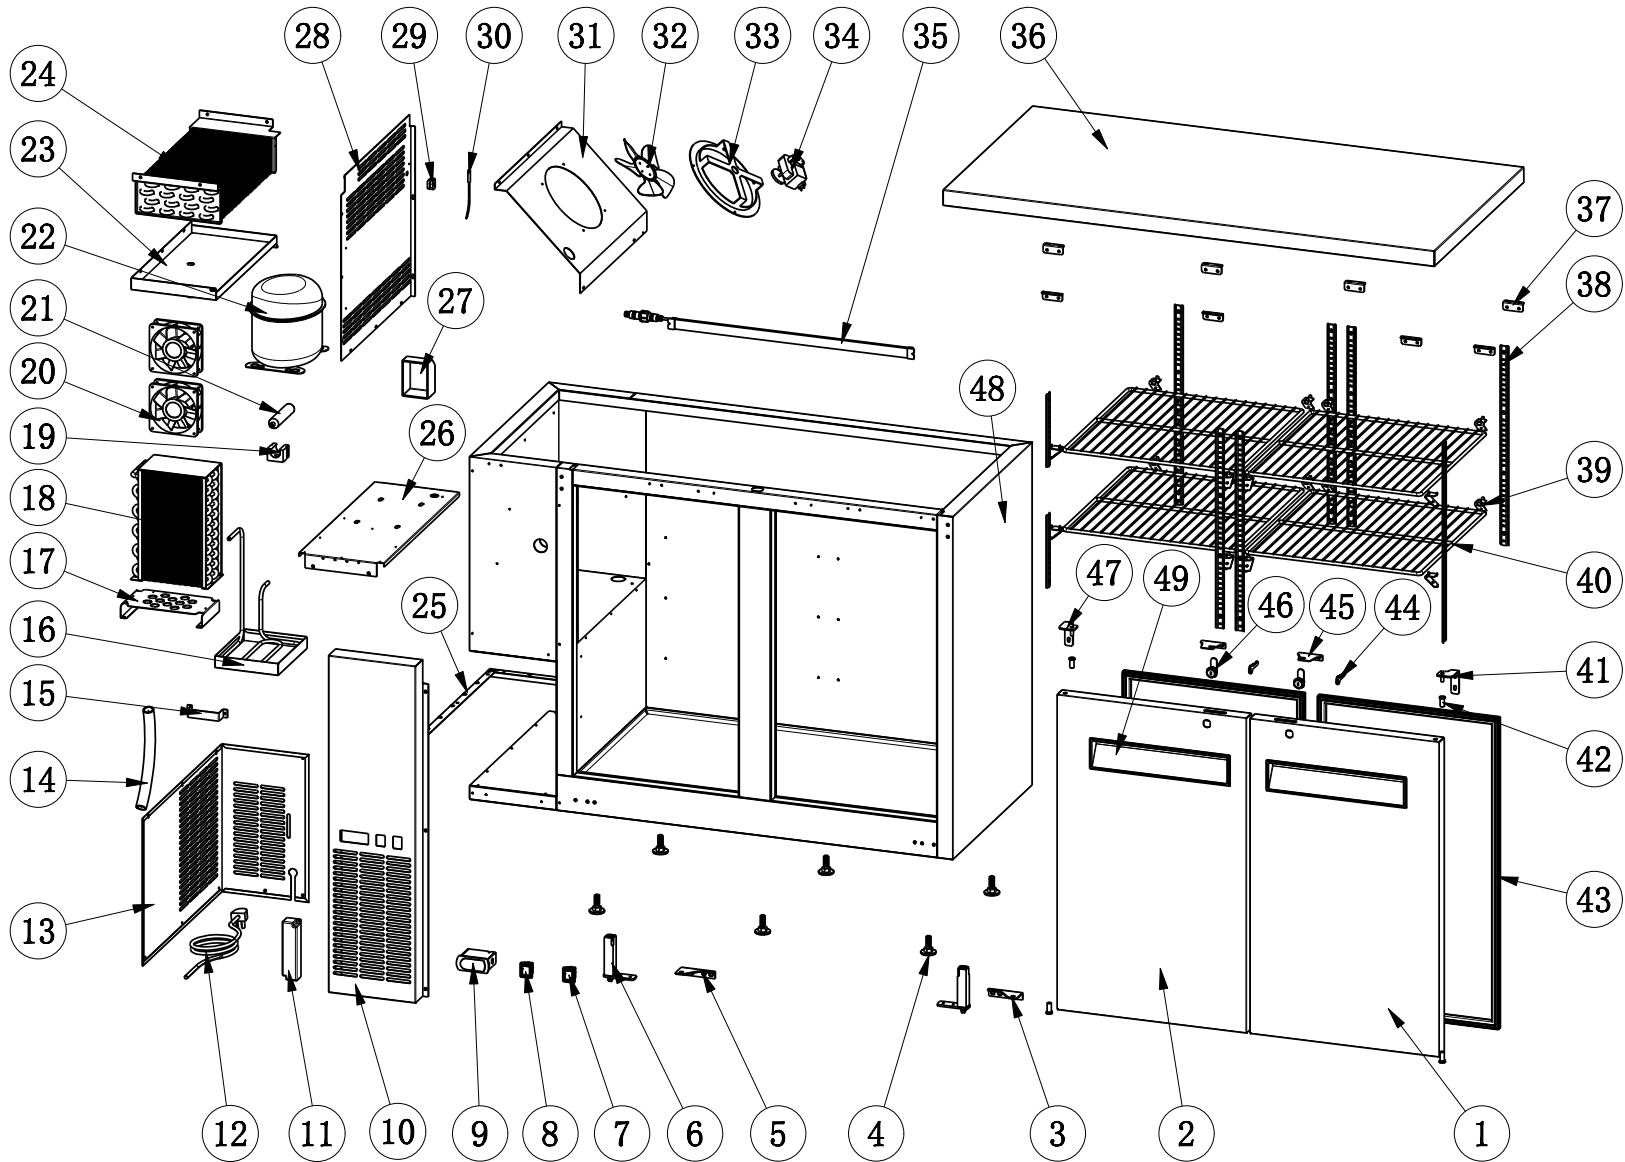

PART LIST FOR 27" DEPTH BACK BAR BOTTLE COOLER SOLID DOOR AND GLASS DOOR

For Parts Call 704-900-2068, Option #2

EBB58-27X

Parts List for Model EBB58-27X

Ref #	Part Number	Description	Qty
1	X2199001130	RIGHT DOOR	1
2	X2199001131	LEFT DOOR	1
3	X12517140004	BOTTOM RIGHT HINGE	1
4	X12534030002	LEVELING FEET	6
4.1	X12533040010	3" CASTER WITHOUT BRAKE	2
4.1	X12533040015	3" CASTER WITH BRAKE	2
5	X12517140005	BOTTOM LEFT HINGE	1
6	XX-DC0328	HINGE CARTRIDGE, SELF CLOSING	2
7	X17749211297	POWER SWITCH	1
8	X17749180002	LED LIGHT SWITCH	1
9	X17505200002	THERMOSTAT (XR03CX-4N0F1/115V)	1
10	X2199001084	CONTROL PANNEL	1
11	X22753530013	LED POWER SUPPLY	1
12	X17664640064	POWER CORD (16AWG, 2.5M NEMA 5-15P)	1
13	X2199001102	BACK GRILL	1
14	X15818180020	DRAIN HOSE	1
15	X2199001086	HANDLE OF COMPRESSOR INSTALLATION BOARD	1
16	X16316130005	OUTER DRAIN PAN	1
17	X2199001087	CONDENSER INSTALLATION BOARD	1
18	X17304110150	CONDENSER	1
19	X16357020026	FILTER FIXER	1
20	X1003001114715	CONDENSER FAN MOTOR	2
21	X17111250195	FILTER	1
22	X17202163117	COMPRESSOR (EM2X3117U/115V/60HZ/R290)	1
23	X2199001088	INNER DRAIN PAN	1