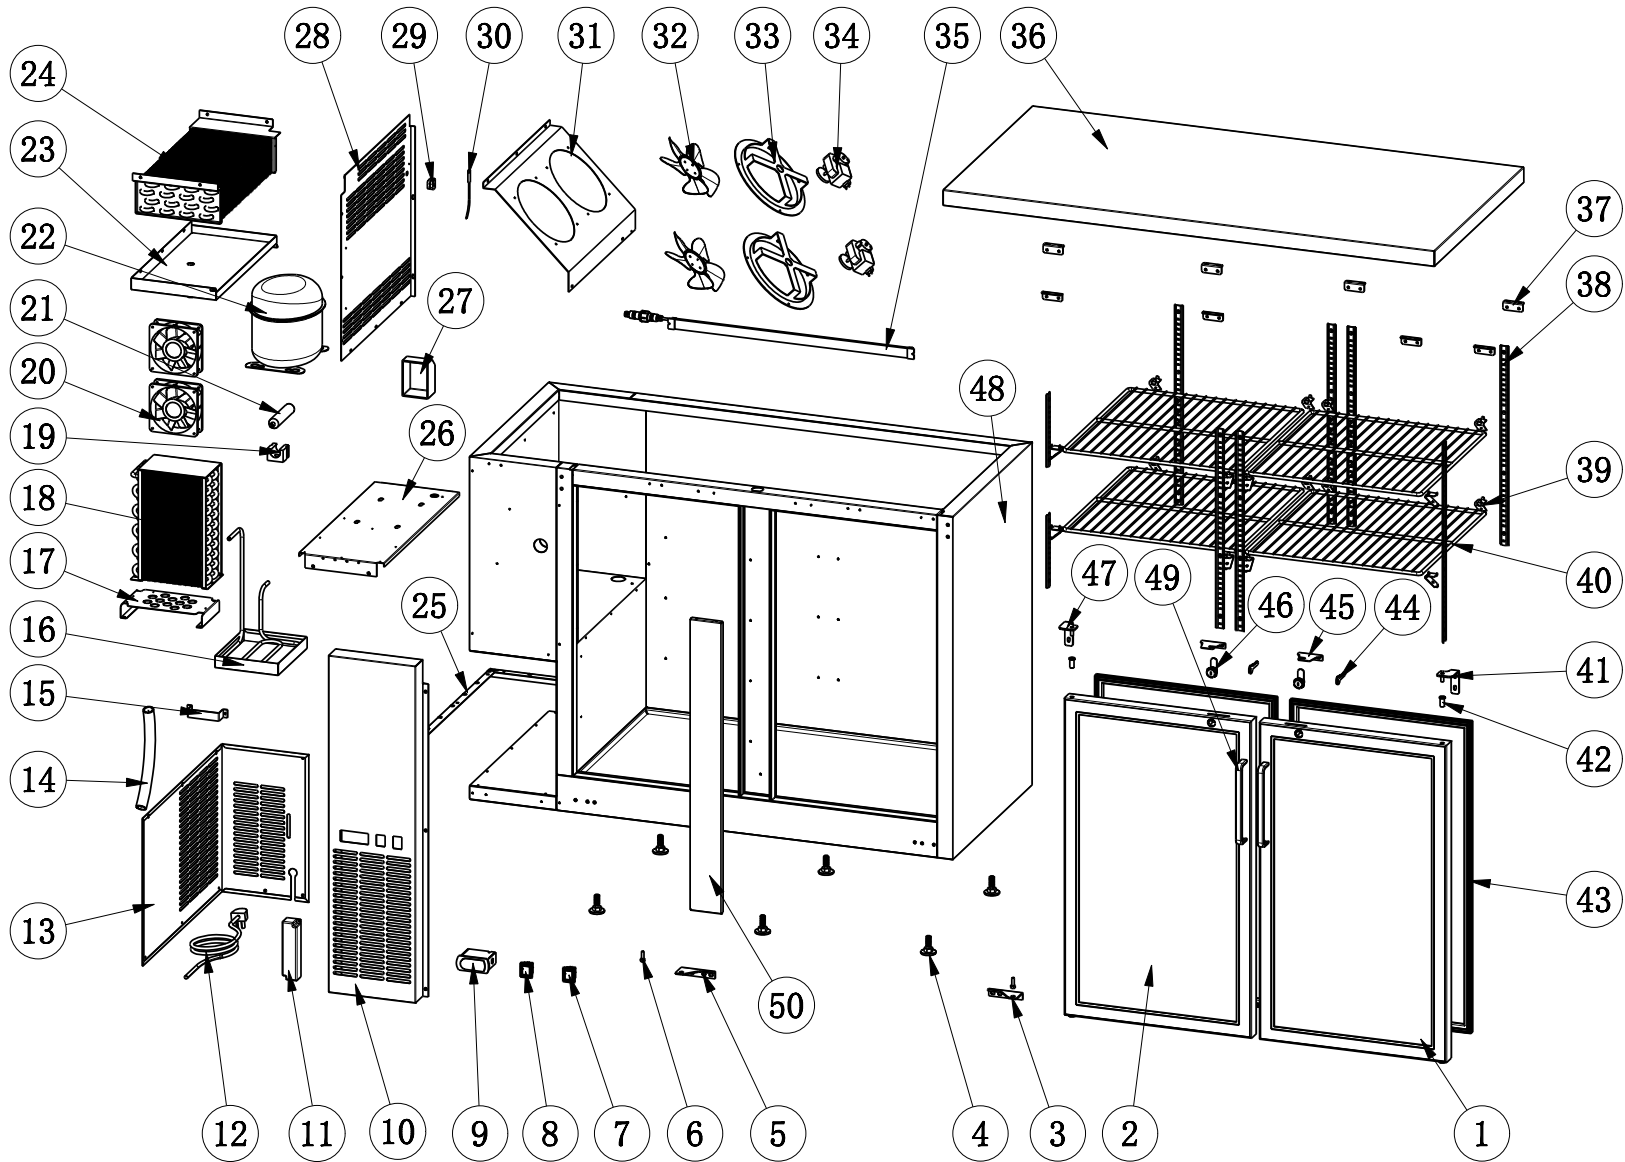

EBB69-27GX

Part Listing for EBB69-27GX

Ref #	Part Number	Description	Qty
1	X14201010039	RIGHT GLASS DOOR	1
2	X14201010038	LEFT GLASS DOOR	1
3	X12517140004	BOTTOM RIGHT HINGE	1
4	X12534030002	LEVELING FEET	6
4.1	X12533040010	3" CASTER WITHOUT BRAKE	2
4.1	X12533040015	3" CASTER WITH BRAKE	2
5	X12517140005	BOTTOM LEFT HINGE	1
6	X12515030002	BOTTOM HINGE AXIS	2
7	X17749211297	POWER SWITCH	1
8	X17749180002	LED LIGHT SWITCH	1
9	X17505200002	THERMOSTAT (XR03CX-4N0F1/115V)	1
10	X2199001084	CONTROL PANEL	1
11	X22753530013	LED POWER SUPPLY	1
12	X17664640064	POWER CORD (16AWG, 2.5M NEMA 5-15P)	1
13	X2199001102	BACK GRILL	1
14	X15818180020	DRAIN HOSE	1
15	X2199001086	HANDLE OF COMPRESSOR INSTALLATION BOARD	1
16	X16316130005	OUTER DRAIN PAN	1
17	X2199001087	CONDENSER INSTALLATION BOARD	1
18	X17304110150	CONDENSER	1
19	X16357020026	FILTER FIXER	1
20	X22752520021	CONDENSER FAN MOTOR	2
21	X17111250195	FILTER	1
22	X17202163117	COMPRESSOR (EM2X3117U/115V/60HZ/R290)	1
23	X2199001088	INNER DRAIN PAN	1
24	X17405080340	EVAPORATOR	1

Ref #	Part Number	Description	Qty
25	X2199001103	FIXED MOUNTS FOR BACK GRILL	1
26	X2199001090	COMPRESSOR INSTALLATION BOARD	11
27	X51330049301	COMPRESSOR COMPONENT	1
28	X2199001104	EVAPORATOR COVER	1
29	X16357060003	TEMPERATURE PROBE FIXER	1
30	X17649490013	TEMPERATURE PROBE	1
31	X2199001105	EVAPORATOR FAN INSTALLATION BOARD	1
32	X16381738082	EVAPORATOR FAN BLADE	1
33	X12504050201	EVAPORATOR FAN HOLDER	1
34	X22752520007	EVAPORATOR FAN MOTOR	1
35	X17740410069	LED LIGHT	1
36	X2199001107	TOP BOARD	1
37	X2199001094	TOP BOARD FIXER	8
38	X2199001095	K STRIP	8
39	X5302000003	K CLIP	16
40	X12502012753	SHELF	4
41	X2199001096	UPPER RIGHT HINGE	1
42	X16353010008	AXIS COVER	4
43	X16401000412	GASKET	2
44	X12546460001	KEY	2
45	X2199001097	LOCK PLATE	2
46	X12546310004	LOCK	2
47	X2199001098	UPPER LIGHT HINGE	1
48	****	CABINET	1
49	X12526260021	GLASS DOOR HANDLE	2
50	X2199001135	MIDDLE BEAM COVER	1