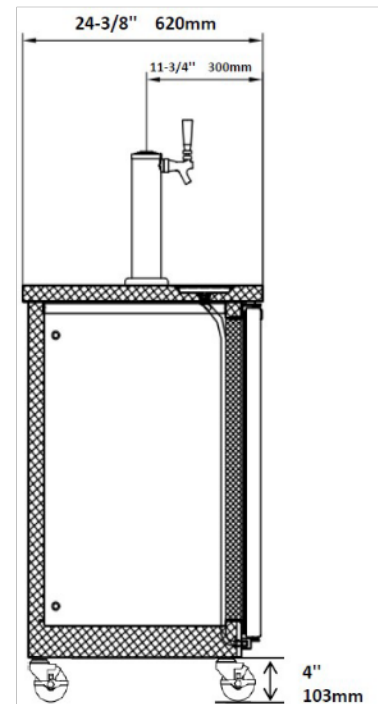

DIRECT DRAW BEER DISPENSER 24" DEPTH STAINLESS STEEL

EBD49-24SX

EBD61-24SX

EBD73-24SX

Optional Towers w/Coupler

Model	Size
EBD49-24SX	49" Unit
EBD61-24SX	61" Unit
EBD73-24SX	72" Unit

STANDARD FEATURES

- Stainless steel interior AND exterior.
- Cabinet and solid doors are foamed-in-place using a high density polyurethane insulation.
- Refrigeration system keeps drinks at safe and cold temperatures between 33°F and 41°F
- Electronic control system makes it easy to adjust temperature set point and defrost frequency.
- **Tower options:** All models come standard with a 2 tap tower, add -1T or -3T to your model number for the one or three tap tower.
- 3" swivel casters are included.
- Standard with towers and reinforced floor.
- Shelves: Adjustable heavy-duty PVC coated.
- Self-Closing doors with locks.
- Interior efficient LED lighting.
- Easy to access condenser coil for cleaning and service.
- Uses R290 refrigerant, which is eco-friendly and more efficient.
- Warranty: Two year parts & labor warranty, and additional three years on compressor.

CONFORMS TO NSF/ANSI STD 7

EBD49-24SX

EBD61-24SX

EBD73-24SX

SIDE VIEW ALL

Model	Doors	Barrels 1/2 Keg / 50 L	Cabinet Dim (inches)			HP	Voltage	Amps	NEMA Plug	Cord Length	Ship Weight
			L	D	H						
EBD49-24SX	2	2 Barrels	48.875	24.375	39.625	1/5	115/60/1	3.0	5-15P	10	282
EBD61-24SX	2	2 Barrels	60.75	24.375	39.625	1/5	115/60/1	3.0	5-15P	10	319
EBD73-24SX	3	3 Barrels	72.75	24.375	39.625	1/4	115/60/1	4.0	5-15P	10	385