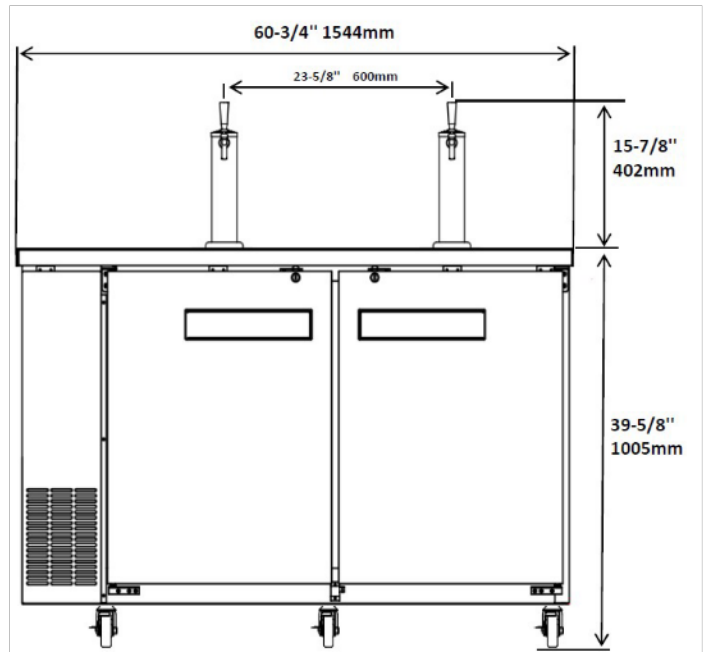

DIRECT DRAW BEER DISPENSER 24" DEPTH STAINLESS STEEL

EBD49-24SX

EBD61-24SX

EBD73-24SX

Optional Towers w/Coupler

Model	Size
EBD49-24SX	49" Unit
EBD61-24SX	61" Unit
EBD73-24SX	72" Unit

STANDARD FEATURES

- Stainless steel interior AND exterior.
- Cabinet and solid doors are foamed-in-place using a high density polyurethane insulation.
- Refrigeration system keeps drinks at safe and cold temperatures between 33°F and 41°F
- Electronic control system makes it easy to adjust temperature set point and defrost frequency.
- **Tower options:** All models come standard with a 2 tap tower, add -1T or -3T to your model number for the one or three tap tower.
- 3" swivel casters are included.
- Standard with towers and reinforced floor.
- Shelves: Adjustable heavy-duty PVC coated.
- Self-Closing doors with locks.
- Interior efficient LED lighting.
- Easy to access condenser coil for cleaning and service.
- Uses R290 refrigerant, which is eco-friendly and more efficient.
- Warranty: Two year parts & labor warranty, and additional three years on compressor.

CONFORMS TO NSF/ANSI STD 7

EBD49-24SX

EBD61-24SX

EBD73-24SX

SIDE VIEW ALL

Model	Doors	Barrels 1/2 Keg / 50 L	Cabinet Dim (inches)			HP	Voltage	Amps	NEMA Plug	Cord Length	Ship Weight
			L	D	H						
EBD49-24SX	2	2 Barrels	48.875	24.375	39.625	1/5	115/60/1	3.0	5-15P	10	282
EBD61-24SX	2	2 Barrels	60.75	24.375	39.625	1/5	115/60/1	3.0	5-15P	10	319
EBD73-24SX	3	3 Barrels	72.75	24.375	39.625	1/4	115/60/1	4.0	5-15P	10	385