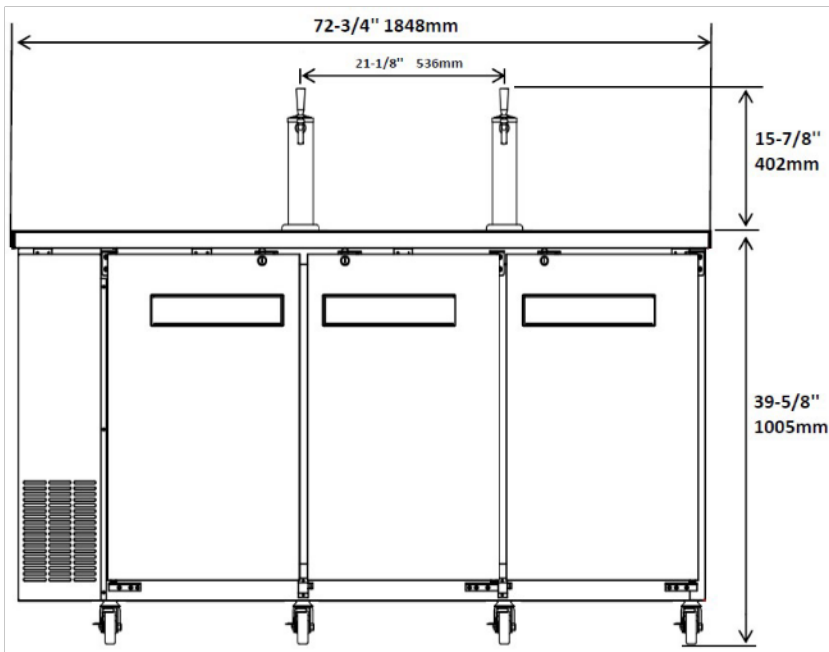

DIRECT DRAW BEER DISPENSER 24" DEPTH STAINLESS STEEL

EBD49-24SX

EBD61-24SX

EBD73-24SX

Optional Towers w/Coupler

Model	Size
EBD49-24SX	49" Unit
EBD61-24SX	61" Unit
EBD73-24SX	72" Unit

STANDARD FEATURES

- Stainless steel interior AND exterior.
- Cabinet and solid doors are foamed-in-place using a high density polyurethane insulation.
- Refrigeration system keeps drinks at safe and cold temperatures between 33°F and 41°F
- Electronic control system makes it easy to adjust temperature set point and defrost frequency.
- **Tower options:** All models come standard with a 2 tap tower, add -1T or -3T to your model number for the one or three tap tower.
- 3" swivel casters are included.
- Standard with towers and reinforced floor.
- Shelves: Adjustable heavy-duty PVC coated.
- Self-Closing doors with locks.
- Interior efficient LED lighting.
- Easy to access condenser coil for cleaning and service.
- Uses R290 refrigerant, which is eco-friendly and more efficient.
- Warranty: Two year parts & labor warranty, and additional three years on compressor.

CONFORMS TO NSF/ANSI STD 7

EBD49-24SX

EBD61-24SX

EBD73-24SX

SIDE VIEW ALL

Model	Doors	Barrels 1/2 Keg / 50 L	Cabinet Dim (inches)			HP	Voltage	Amps	NEMA Plug	Cord Length	Ship Weight
			L	D	H						
EBD49-24SX	2	2 Barrels	48.875	24.375	39.625	1/5	115/60/1	3.0	5-15P	10	282
EBD61-24SX	2	2 Barrels	60.75	24.375	39.625	1/5	115/60/1	3.0	5-15P	10	319
EBD73-24SX	3	3 Barrels	72.75	24.375	39.625	1/4	115/60/1	4.0	5-15P	10	385