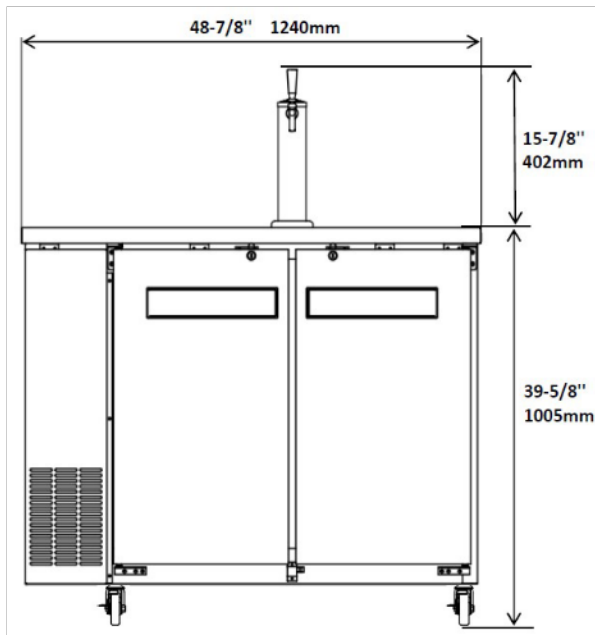

EBD49-24SX