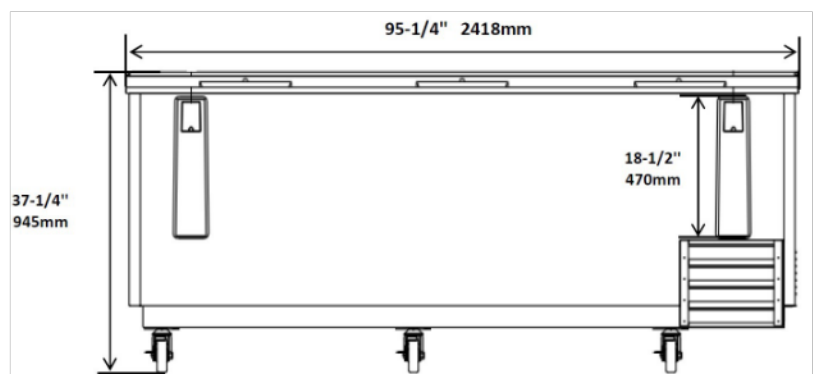

Model	Doors	Dividers	12 oz Btls Cases	12 oz Cans Cases	Cabinet Dim (inches)			HP	Voltage	Amps	NEMA Plug	Cord Length	Ship Weight
					L	D	H						
EBC25X	1	0	4.5	6	26.375	28.125	37.25	1/6	115/60/1	2.04	5-15P	10	158
EBC36X	1	2	11	14.5	36.00	28.125	37.25	1/6	115/60/1	2.28	5-15P	10	198
EBC50X	2	3	16.5	24	49.50	28.125	37.25	1/6	115/60/1	2.28	5-15P	10	253
EBC65X	2	3	22	32	64.50	28.125	37.25	1/6	115/60/1	2.60	5-15P	10	286
EBC80X	3	5	30	42	79.50	28.125	37.25	1/4	115/60/1	3.70	5-15P	10	375
EBC95X	3	5	37.5	55	95.25	28.125	37.25	1/4	115/60/1	4.20	5-15P	10	429