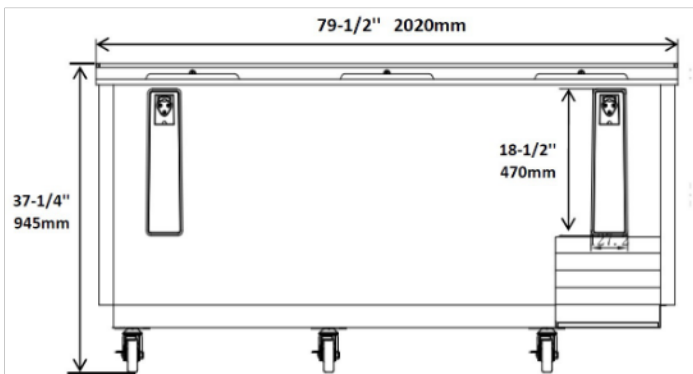

Model	Doors	Dividers	12 oz Btls Cases	12 oz Cans Cases	Cabinet Dim (inches)			HP	Voltage	Amps	NEMA Plug	Cord Length	Ship Weight
					L	D	H						
EBC25X	1	0	4.5	6	26.375	28.125	37.25	1/6	115/60/1	2.04	5-15P	10	158
EBC36X	1	2	11	14.5	36.00	28.125	37.25	1/6	115/60/1	2.28	5-15P	10	198
EBC50X	2	3	16.5	24	49.50	28.125	37.25	1/6	115/60/1	2.28	5-15P	10	253
EBC65X	2	3	22	32	64.50	28.125	37.25	1/6	115/60/1	2.60	5-15P	10	286
EBC80X	3	5	30	42	79.50	28.125	37.25	1/4	115/60/1	3.70	5-15P	10	375
EBC95X	3	5	37.5	55	95.25	28.125	37.25	1/4	115/60/1	4.20	5-15P	10	429