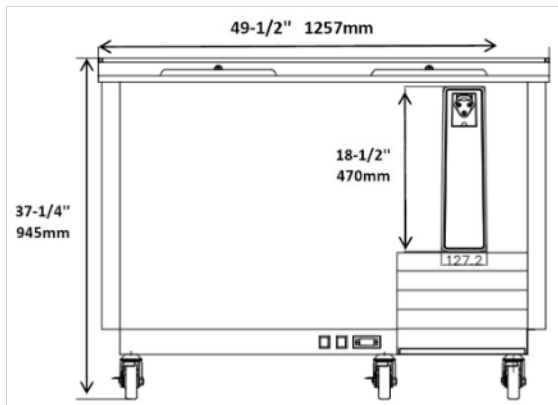

HORIZONTAL BOTTLE COOLER

EBC25X
EBC36X

EBC50X
EBC65X

EBC80X
EBC95X

Model	Size
EBC25X	26" Unit
EBC36X	36" Unit
EBC50X	49" Unit
EBC65X	64" Unit
EBC80X	79" Unit
EBC95X	95" Unit

STANDARD FEATURES

- Durable stainless steel top, coated aluminum interior.
- Exterior construction is attractive corrosion resistant vinyl on steel in black finish
- Refrigeration system keeps the drinks at safe temperatures between 33°F and 38°F
- Electronic control system makes it easy to adjust temperature set point and defrost frequency.
- Removable bottle cap opener and cap catcher included.
- Pre-installed 3" swivel casters with brakes.
- Easy to access condenser coil for cleaning and service.
- Uses R290 refrigerant, which is eco-friendly and more efficient.
- Option of stainless steel exterior available.
- Warranty: Two year parts & labor warranty, and additional three years on compressor.

CONFORMS TO NSF/ANSI STD 7

Model	Doors	Dividers	12 oz Btls Cases	12 oz Cans Cases	Cabinet Dim (inches)			HP	Voltage	Amps	NEMA Plug	Cord Length	Ship Weight
					L	D	H						
EBC25X	1	0	4.5	6	26.375	28.125	37.25	1/6	115/60/1	2.04	5-15P	10	158
EBC36X	1	2	11	14.5	36.00	28.125	37.25	1/6	115/60/1	2.28	5-15P	10	198
EBC50X	2	3	16.5	24	49.50	28.125	37.25	1/6	115/60/1	2.28	5-15P	10	253
EBC65X	2	3	22	32	64.50	28.125	37.25	1/6	115/60/1	2.60	5-15P	10	286
EBC80X	3	5	30	42	79.50	28.125	37.25	1/4	115/60/1	3.70	5-15P	10	375
EBC95X	3	5	37.5	55	95.25	28.125	37.25	1/4	115/60/1	4.20	5-15P	10	429