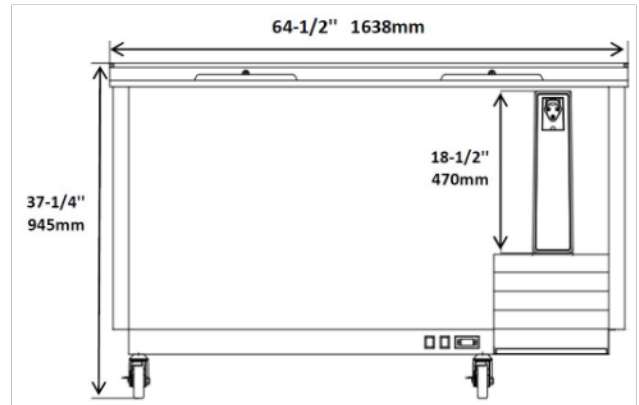

HORIZONTAL BOTTLE COOLER

EBC25X
EBC36X

EBC50X
EBC65X

EBC80X
EBC95X

Model	Size
EBC25X	26" Unit
EBC36X	36" Unit
EBC50X	49" Unit
EBC65X	64" Unit
EBC80X	79" Unit
EBC95X	95" Unit

STANDARD FEATURES

- Durable stainless steel top, coated aluminum interior.
- Exterior construction is attractive corrosion resistant vinyl on steel in black finish
- Refrigeration system keeps the drinks at safe temperatures between 33°F and 38°F
- Electronic control system makes it easy to adjust temperature set point and defrost frequency.
- Removable bottle cap opener and cap catcher included.
- Pre-installed 3" swivel casters with brakes.
- Easy to access condenser coil for cleaning and service.
- Uses R290 refrigerant, which is eco-friendly and more efficient.
- Option of stainless steel exterior available.
- Warranty: Two year parts & labor warranty, and additional three years on compressor.

CONFORMS TO NSF/ANSI STD 7

Model	Doors	Dividers	12 oz Btls Cases	12 oz Cans Cases	Cabinet Dim (inches)			HP	Voltage	Amps	NEMA Plug	Cord Length	Ship Weight
					L	D	H						
EBC25X	1	0	4.5	6	26.375	28.125	37.25	1/6	115/60/1	2.04	5-15P	10	158
EBC36X	1	2	11	14.5	36.00	28.125	37.25	1/6	115/60/1	2.28	5-15P	10	198
EBC50X	2	3	16.5	24	49.50	28.125	37.25	1/6	115/60/1	2.28	5-15P	10	253
EBC65X	2	3	22	32	64.50	28.125	37.25	1/6	115/60/1	2.60	5-15P	10	286
EBC80X	3	5	30	42	79.50	28.125	37.25	1/4	115/60/1	3.70	5-15P	10	375
EBC95X	3	5	37.5	55	95.25	28.125	37.25	1/4	115/60/1	4.20	5-15P	10	429