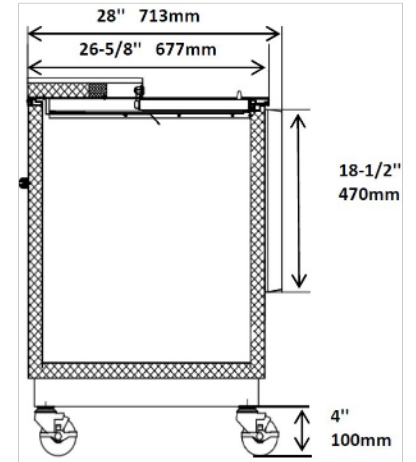

HORIZONTAL BOTTLE COOLER

EBC25X
EBC36X

EBC50X
EBC65X

EBC80X
EBC95X

Model	Size
EBC25X	26" Unit
EBC36X	36" Unit
EBC50X	49" Unit
EBC65X	64" Unit
EBC80X	79" Unit
EBC95X	95" Unit

STANDARD FEATURES

- Durable stainless steel top, coated aluminum interior.
- Exterior construction is attractive corrosion resistant vinyl on steel in black finish
- Refrigeration system keeps the drinks at safe temperatures between 33°F and 38°F
- Electronic control system makes it easy to adjust temperature set point and defrost frequency.
- Removable bottle cap opener and cap catcher included.
- Pre-installed 3" swivel casters with brakes.
- Easy to access condenser coil for cleaning and service.
- Uses R290 refrigerant, which is eco-friendly and more efficient.
- Option of stainless steel exterior available.
- Warranty: Two year parts & labor warranty, and additional three years on compressor.

CONFORMS TO NSF/ANSI STD 7

Model	Doors	Dividers	12 oz Btls Cases	12 oz Cans Cases	Cabinet Dim (inches)			HP	Voltage	Amps	NEMA Plug	Cord Length	Ship Weight
					L	D	H						
EBC25X	1	0	4.5	6	26.375	28.125	37.25	1/6	115/60/1	2.04	5-15P	10	158
EBC36X	1	2	11	14.5	36.00	28.125	37.25	1/6	115/60/1	2.28	5-15P	10	198
EBC50X	2	3	16.5	24	49.50	28.125	37.25	1/6	115/60/1	2.28	5-15P	10	253
EBC65X	2	3	22	32	64.50	28.125	37.25	1/6	115/60/1	2.60	5-15P	10	286
EBC80X	3	5	30	42	79.50	28.125	37.25	1/4	115/60/1	3.70	5-15P	10	375
EBC95X	3	5	37.5	55	95.25	28.125	37.25	1/4	115/60/1	4.20	5-15P	10	429