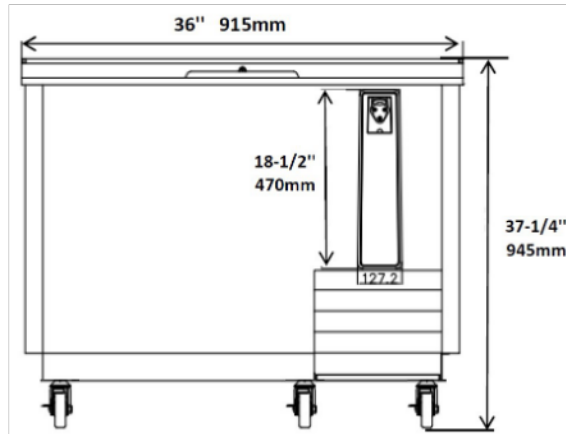

Model	Doors	Dividers	12 oz Btls Cases	12 oz Cans Cases	Cabinet Dim (inches)			HP	Voltage	Amps	NEMA Plug	Cord Length	Ship Weight
					L	D	H						
EBC25X	1	0	4.5	6	26.375	28.125	37.25	1/6	115/60/1	2.04	5-15P	10	158
EBC36X	1	2	11	14.5	36.00	28.125	37.25	1/6	115/60/1	2.28	5-15P	10	198
EBC50X	2	3	16.5	24	49.50	28.125	37.25	1/6	115/60/1	2.28	5-15P	10	253
EBC65X	2	3	22	32	64.50	28.125	37.25	1/6	115/60/1	2.60	5-15P	10	286
EBC80X	3	5	30	42	79.50	28.125	37.25	1/4	115/60/1	3.70	5-15P	10	375
EBC95X	3	5	37.5	55	95.25	28.125	37.25	1/4	115/60/1	4.20	5-15P	10	429