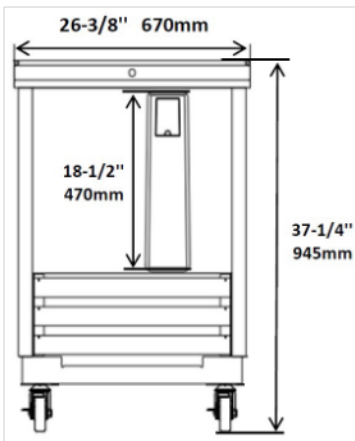

HORIZONTAL BOTTLE COOLER

EBC25X
EBC36X

EBC50X
EBC65X

EBC80X
EBC95X

Model	Size
EBC25X	26" Unit
EBC36X	36" Unit
EBC50X	49" Unit
EBC65X	64" Unit
EBC80X	79" Unit
EBC95X	95" Unit

STANDARD FEATURES

- Durable stainless steel top, coated aluminum interior.
- Exterior construction is attractive corrosion resistant vinyl on steel in black finish
- Refrigeration system keeps the drinks at safe temperatures between 33°F and 38°F
- Electronic control system makes it easy to adjust temperature set point and defrost frequency.
- Removable bottle cap opener and cap catcher included.
- Pre-installed 3" swivel casters with brakes.
- Easy to access condenser coil for cleaning and service.
- Uses R290 refrigerant, which is eco-friendly and more efficient.
- Option of stainless steel exterior available.
- Warranty: Two year parts & labor warranty, and additional three years on compressor.

CONFORMS TO NSF/ANSI STD 7

Model	Doors	Dividers	12 oz Btls Cases	12 oz Cans Cases	Cabinet Dim (inches)			HP	Voltage	Amps	NEMA Plug	Cord Length	Ship Weight
					L	D	H						
EBC25X	1	0	4.5	6	26.375	28.125	37.25	1/6	115/60/1	2.04	5-15P	10	158
EBC36X	1	2	11	14.5	36.00	28.125	37.25	1/6	115/60/1	2.28	5-15P	10	198
EBC50X	2	3	16.5	24	49.50	28.125	37.25	1/6	115/60/1	2.28	5-15P	10	253
EBC65X	2	3	22	32	64.50	28.125	37.25	1/6	115/60/1	2.60	5-15P	10	286
EBC80X	3	5	30	42	79.50	28.125	37.25	1/4	115/60/1	3.70	5-15P	10	375
EBC95X	3	5	37.5	55	95.25	28.125	37.25	1/4	115/60/1	4.20	5-15P	10	429