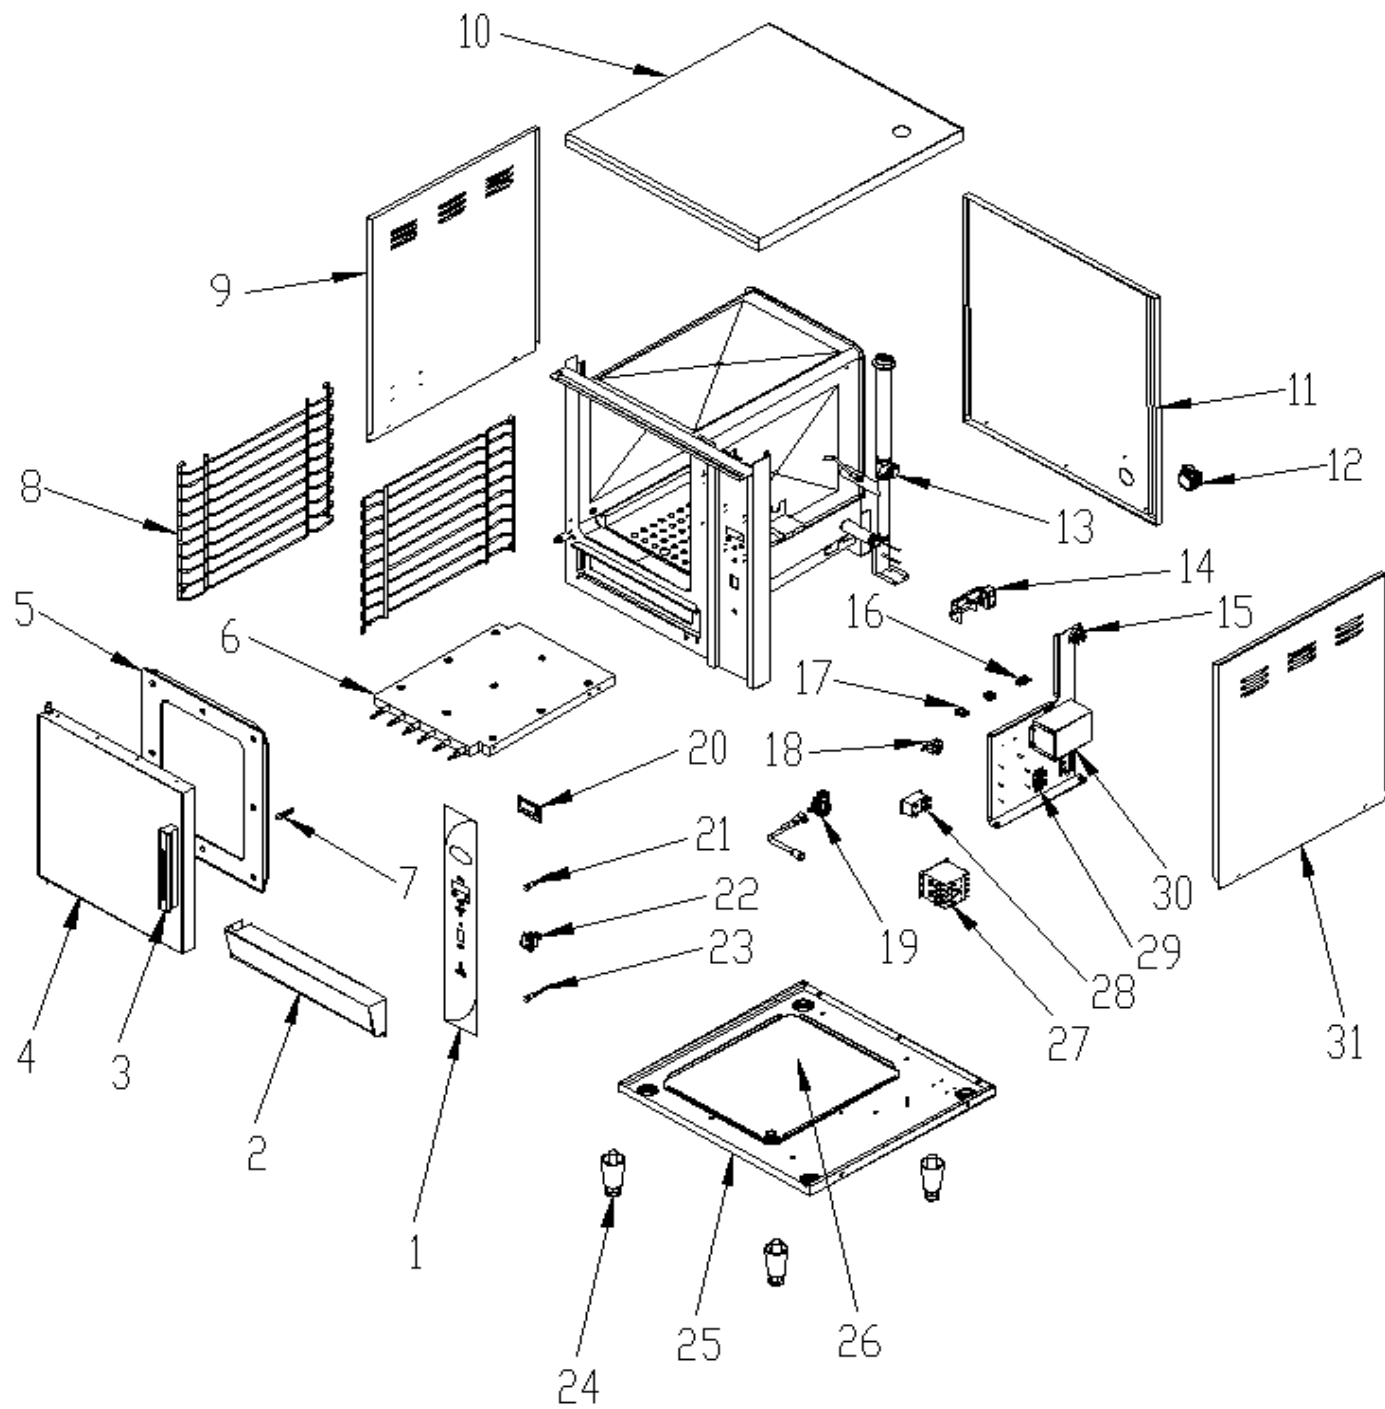

## **3 & 5 PAN**

## **PARTS LIST**

Revision 20260408

No	PART #	Description	SCS-3	SCS-5
1	S080304	CONTROL PANEL OVERLAY	1	1
2	S400023	LOWER FRONT DRIP PANEL	1	1
3	S400006	LOCKING HANDLE	1	1
4	S400008	DOOR ASSEMBLY (SCS-3)	1	
4	S400005	DOOR ASSEMBLY (SCS-5)		1
5	S010231	PYD DOOR SEAL (SCS-5)		1
5	S010258	PYD DOOR SEAL (SCS-3)	1	
5	S400049	INNER DOOR PANEL (SCS-3)	1	
5	S400012	INNER DOOR PANEL (SCS-5)		1
6	S020001	ALUMINUM CAST HEATING PLATE(208, 220, 240 VAC) (SCS-5)		1
6	S020002	ALUMINUM CAST HEATING PLATE(208, 220, 240 VAC) (SCS-3)	1	
7	S010184	TRACTION LOCK HOOK	1	1
8	S010414	RACK GUIDE (SCS-3)	2	
8	S010300	RACK GUIDE (SCS-5)		2
9	S400051	LEFT SIDE PANEL (SCS-3)	1	
9	S400021	LEFT SIDE PANEL (SCS-5)		1
10	S400019	MAIN TOP	1	1
11	S400050	REAR PANEL (SCS-3)	1	
11	S400020	REAR PANEL (SCS-5)		1
12	S140023	VENT PIPE JOINT	1	1
13	S020018	6" INTERNAL CHECK VALVE (THREADED)	1	1
14	S020022	POSITION SWITCH	1	1
15	S020053	PRESSURE SWITCH	1	1
16	S050039	AUTO-RESET TEMPERATURE SWITCH	1	1
17	S050047	THERMOSTAT (INTERRUPTER-TYPE)	2	2
18	S990116	BUZZER	1	1
19	S010030	WATER VALVE	1	1
20	S160069	TIMER (DISPLAY)	1	1
21	S010010	GREEN INDICATOR LIGHT	1	1
22	S020055	WATERPROOF ROCKER SWITCH	1	1
23	S010011	YELLOW INDICATOR LIGHT	1	1
24	S060020	LEGS	4	4
25	NON STOCKING	BOTTOM PLATE	1	1
26	NON STOCKING	BOTTOM SEAL PANEL	1	1
27	S040028	CONTACTOR	1	1
28	S030035	POWER RELAY	1	1
29	S110018	FUSE HOLDER	2	2
29	S110019	FUSE	2	2
30	S160070	TIMING CONTROLLER	1	1
31	S400052	RIGHT SIDE PANEL (SCS-3)	1	
39	S400032	RIGHT SIDE PANEL (SCS-5)		1